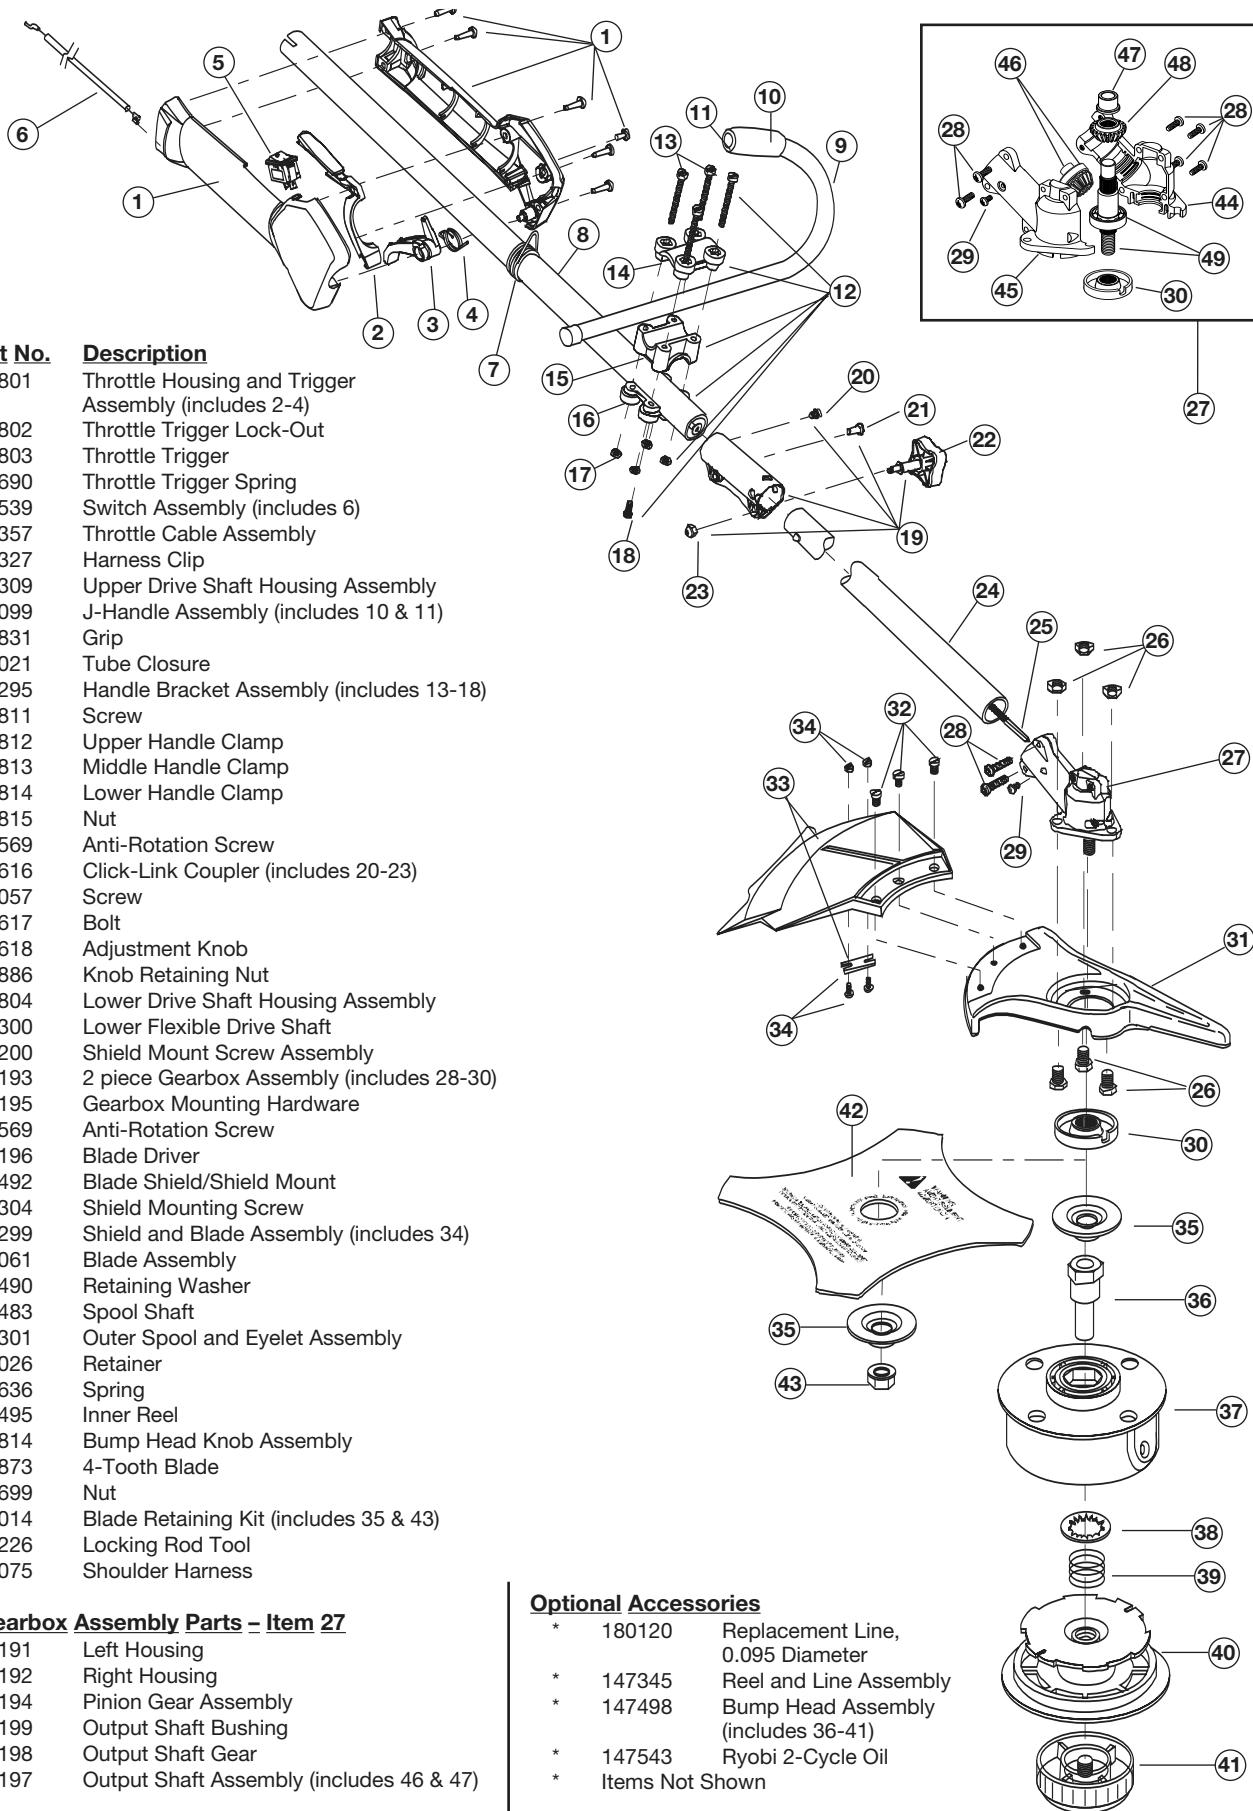

## 2-CYCLE GAS TRIMMER/BRUSHCUTTER

PPN 41ADT90C063

Item	Part No.	Description
1	182801	Throttle Housing and Trigger Assembly (includes 2-4)
2	182802	Throttle Trigger Lock-Out
3	182803	Throttle Trigger
4	182690	Throttle Trigger Spring
5	182539	Switch Assembly (includes 6)
6	182357	Throttle Cable Assembly
7	610327	Harness Clip
8	182309	Upper Drive Shaft Housing Assembly
9	181099	J-Handle Assembly (includes 10 & 11)
10	612831	Grip
11	612021	Tube Closure
12	683295	Handle Bracket Assembly (includes 13-18)
13	181811	Screw
14	181812	Upper Handle Clamp
15	181813	Middle Handle Clamp
16	181814	Lower Handle Clamp
17	181815	Nut
18	145569	Anti-Rotation Screw
19	181616	Click-Link Coupler (includes 20-23)
20	182057	Screw
21	181617	Bolt
22	181618	Adjustment Knob
23	181886	Knob Retaining Nut
24	180804	Lower Drive Shaft Housing Assembly
25	613300	Lower Flexible Drive Shaft
26	182200	Shield Mount Screw Assembly
27	182193	2 piece Gearbox Assembly (includes 28-30)
28	182195	Gearbox Mounting Hardware
29	145569	Anti-Rotation Screw
30	182196	Blade Driver
31	147492	Blade Shield/Shield Mount
32	683304	Shield Mounting Screw
33	683299	Shield and Blade Assembly (includes 34)
34	682061	Blade Assembly
35	147490	Retaining Washer
36	612483	Spool Shaft
37	683301	Outer Spool and Eyelet Assembly
38	612026	Retainer
39	610636	Spring
40	147495	Inner Reel
41	180814	Bump Head Knob Assembly
42	145873	4-Tooth Blade
43	181699	Nut
*	180014	Blade Retaining Kit (includes 35 & 43)
*	613226	Locking Rod Tool
*	682075	Shoulder Harness