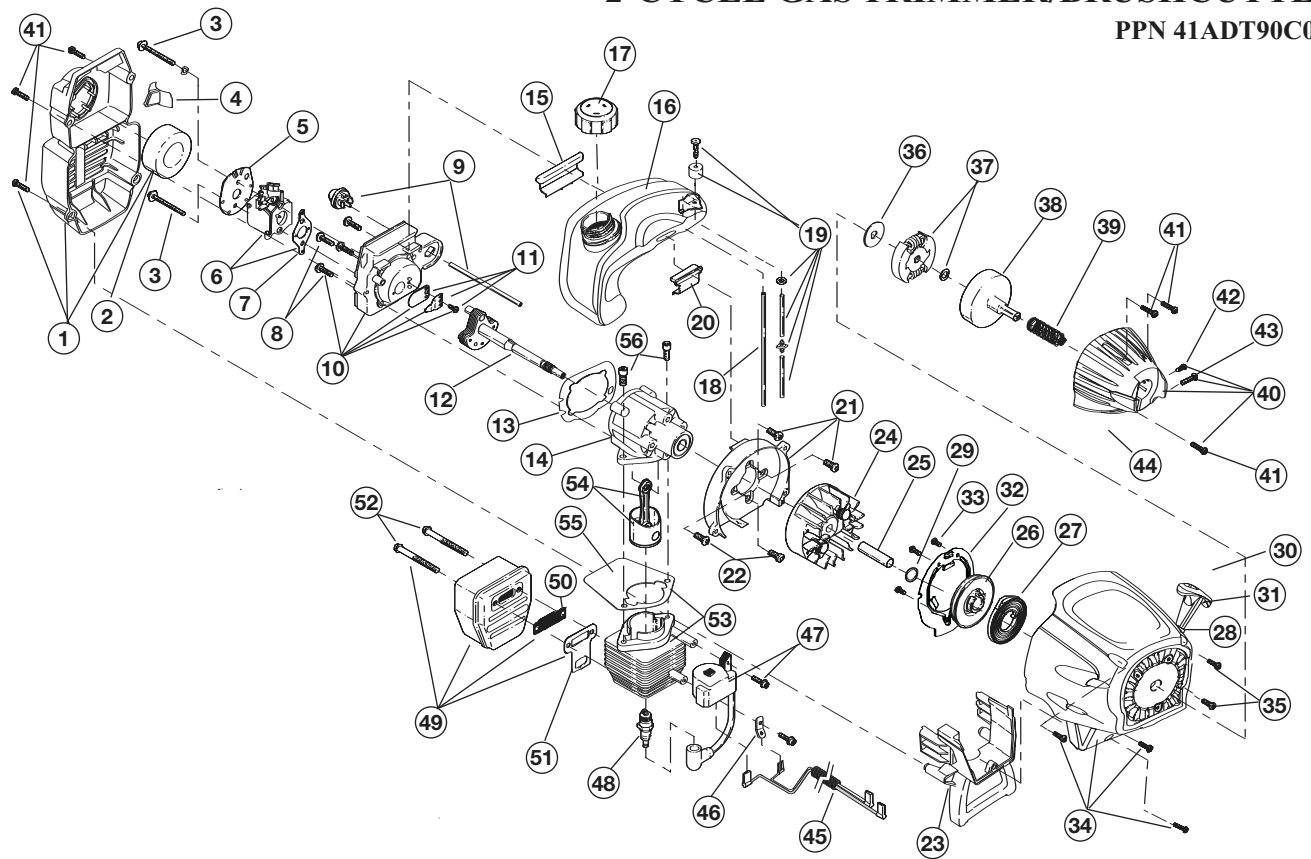

ENGINE PARTS - MODEL TB90BC 2-CYCLE GAS TRIMMER/BUSHCUTTER

PPN 41ADT90C063

Item	Part No.	Description	Item	Part No.	Description
1	753-1192	Air Cleaner/Muffler Cover Assembly (includes 2 & 41)	34	753-1203	Starter Housing Assembly (includes 26-31 & 41)
2	791-180350B	Air Cleaner Filter	35	791-181862	Housing Screw
3	791-180351	Carburetor Mounting Screw Assembly	36	791-182368	Clutch Washer
4	753-1193	Choke Extension	37	791-182369	Clutch Rotor Assembly
5	753-1194	Choke Plate	38	791-153592	Clutch Drum Assembly
6	753-1195	Carburetor Assembly W/Limiter Caps (includes 7 & 18)	39	791-612468	Spring
7	791-610675	Carburetor Gasket	40	753-1204	Clutch Cover Assembly (includes 41-44)
8	791-181860	Carb Mount Screw	41	791-181345	Cover Screw
9	791-181801	Primer and Hose Assembly	42	791-182519	Anti-Rotation Screw
10	791-182063	Carb Mount Assembly (includes 8)	43	753-04003	Clamping Screw
11	791-684451	Reed Assembly	44	791-180217	Clamping Nut
12	791-182790	Power Shaft Assembly	45	791-182798	Wire Leads and Sleeve
13	753-1208	Carburetor Mount Gasket	46	791-611063	Ground Tab
14	791-182807	Crank Case Service Assembly (includes 10, 12 & 22)	47	753-1205	Module Assembly
15	791-612134	Rear Mounting Pad	48	791-610311B	Spark Plug
16	753-1198	Fuel Tank Assembly (includes 17-19)	49	791-182066	Muffler Assembly (includes 50-52)
17	791-182612	Fuel Cap Assembly	50	791-182747	Spark Arrestor Screen
18	791-181168	Fuel Return Line	51	791-182065	Exhaust Gasket
19	791-682039	Fuel Line Assembly	52	791-147575	Muffler Mounting Bolt Assembly
20	791-145308	Front Mounting Pad	53	753-1206	Cylinder Assembly (includes 55)
21	791-153520	Shroud Assembly	54	753-1207	Piston and Rod Assembly
22	791-181861	Shroud Screw	55	753-1197	Cylinder Gasket
23	791-182064	Shroud Extension and Stand	56	791-182723	Cylinder Bolt
24	791-181867	Flywheel Assembly	*	791-180090	O.E.M. Carburetor Repair Kit (Zama)
25	791-181065	Spacer	*	791-180091	Gasket Diaphragm Repair Kit (Zama)
26	753-1199	Recoil Pulley Assembly	*	753-1209	Piston Ring Set
27	791-613102	Recoil Spring	*	753-1210	Short Block Assembly (includes 8, 12, 14, 22, 48, 51-56)
28	753-1200	Rope Guide	*	791-610309	Crankcase Seal
29	791-181441	Pulley Retainer	*	791-181599	Clutch Springs (Qty. 2)
30	791-181079	Pull Handle	*		Items Not Shown
31	791-613102	Rope			
32	753-1201	Pressure Plate Assembly			
33	7531202	Plate Screw