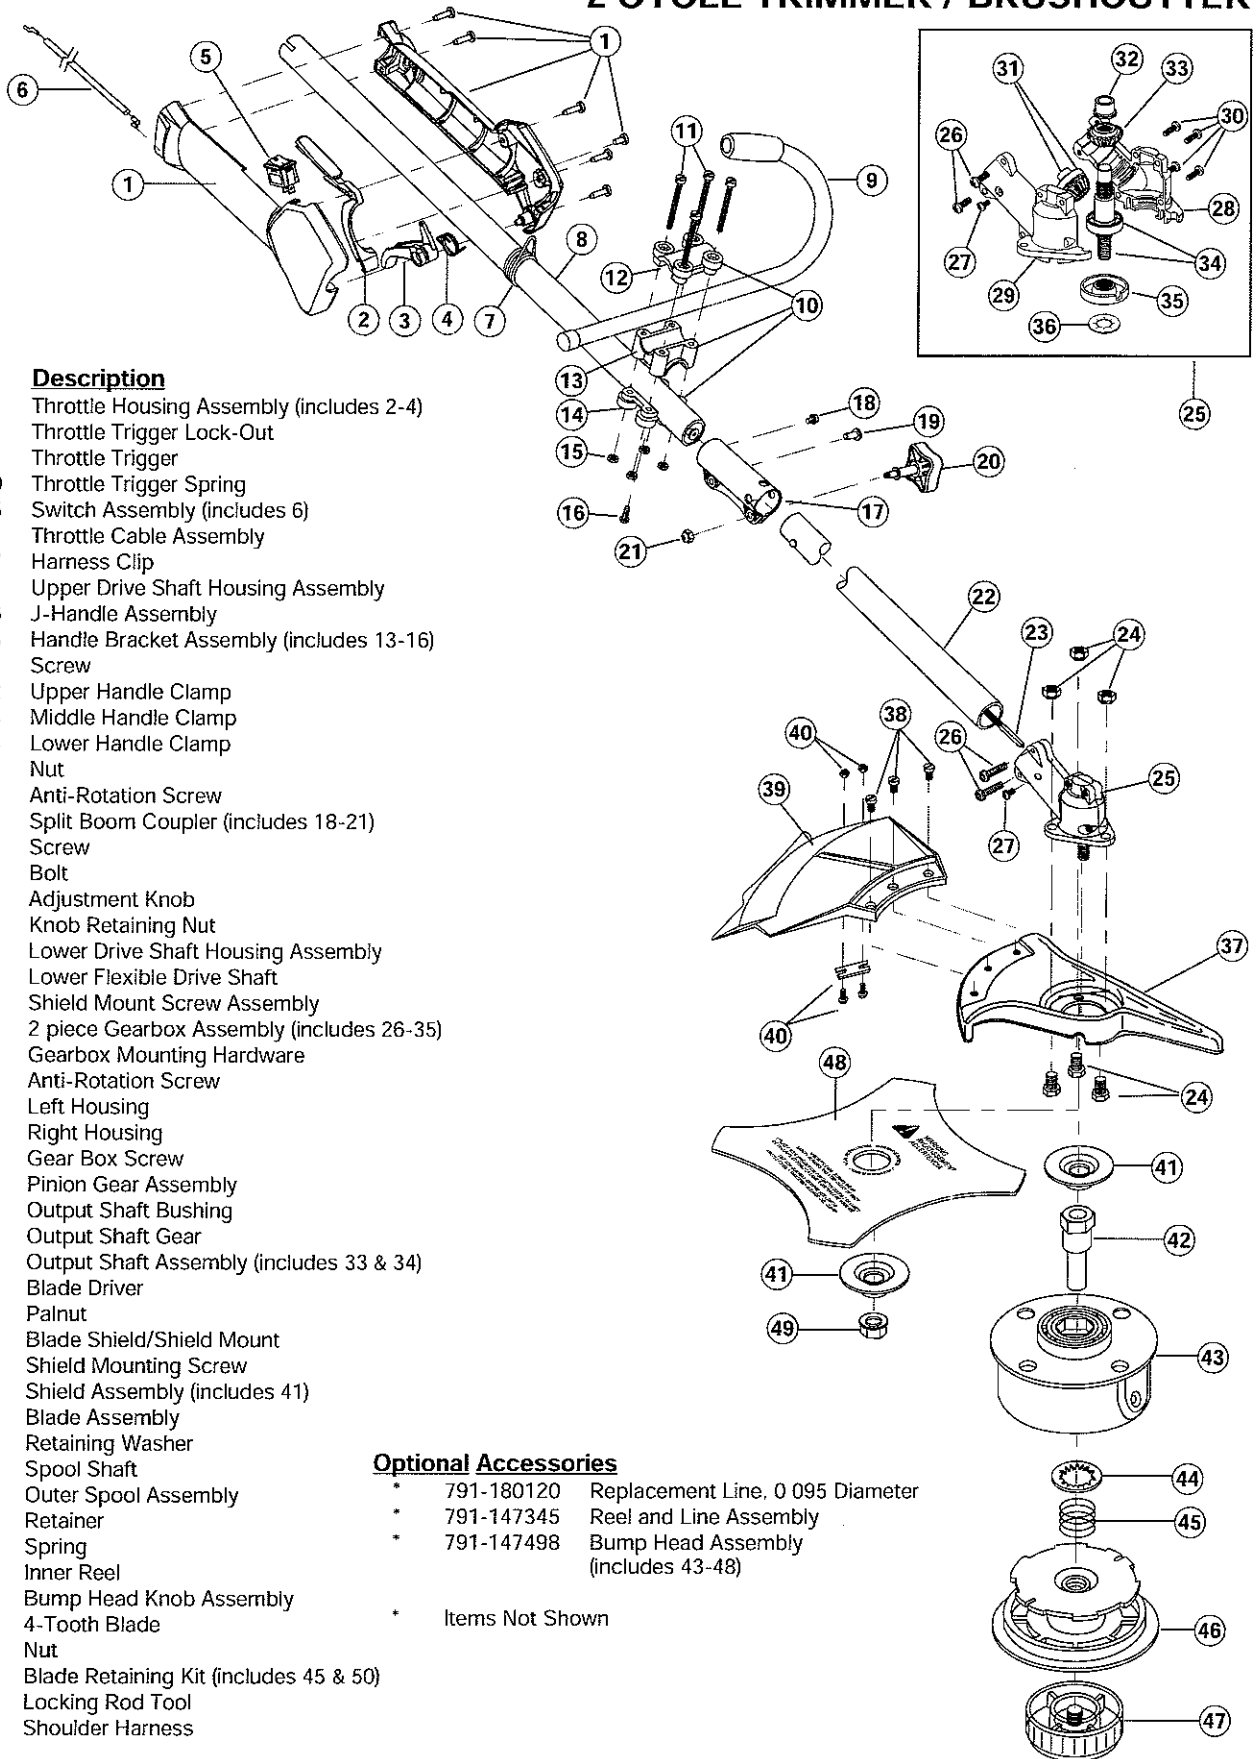

PARTS LIST

BOOM AND TRIMMER PARTS - TB90BC 2 CYCLE TRIMMER / BRUSHCUTTER

Item	Part No.	Description
1	791-00040	Throttle Housing Assembly (includes 2-4)
2	791-00041	Throttle Trigger Lock-Out
3	791-00042	Throttle Trigger
4	791-182690	Throttle Trigger Spring
5	791-182405	Switch Assembly (includes 6)
6	753-04136	Throttle Cable Assembly
7	791-610327	Harness Clip
8	753-04236	Upper Drive Shaft Housing Assembly
9	791-180286	J-Handle Assembly
10	791-683295	Handle Bracket Assembly (includes 13-16)
11	791-181811	Screw
12	791-181812	Upper Handle Clamp
13	791-181813	Middle Handle Clamp
14	791-181814	Lower Handle Clamp
15	791-181815	Nut
16	791-145569	Anti-Rotation Screw
17	791-181616	Split Boom Coupler (includes 18-21)
18	791-182057	Screw
19	791-181617	Bolt
20	791-181981	Adjustment Knob
21	753-04380	Knob Retaining Nut
22	791-180804	Lower Drive Shaft Housing Assembly
23	791-613300	Lower Flexible Drive Shaft
24	791-182200	Shield Mount Screw Assembly
25	791-182193	2 piece Gearbox Assembly (includes 26-35)
26	791-182195	Gearbox Mounting Hardware
27	791-145569	Anti-Rotation Screw
28	791-182191	Left Housing
29	791-182192	Right Housing
30	791-182195	Gear Box Screw
31	791-182194	Pinion Gear Assembly
32	791-182199	Output Shaft Bushing
33	791-182198	Output Shaft Gear
34	791-182197	Output Shaft Assembly (includes 33 & 34)
35	791-182196	Blade Driver
36		Palnut
37	791-147492	Blade Shield/Shield Mount
38	791-683304	Shield Mounting Screw
39	791-683299	Shield Assembly (includes 41)
40	791-682061	Blade Assembly
41	791-147490	Retaining Washer
42	791-612483	Spool Shaft
43	791-683301	Outer Spool Assembly
44	791-612026	Retainer
45	791-610636	Spring
46	791-147495	Inner Reel
47	791-180814	Bump Head Knob Assembly
48	791-145873	4-Tooth Blade
49	791-181699	Nut
*	791-180014	Blade Retaining Kit (includes 45 & 50)
*	791-613226	Locking Rod Tool
*	791-682075	Shoulder Harness

Optional Accessories

- 791-180120 Replacement Line, 0.095 Diameter
- 791-147345 Reel and Line Assembly
- 791-147498 Bump Head Assembly (includes 43-48)

* Items Not Shown