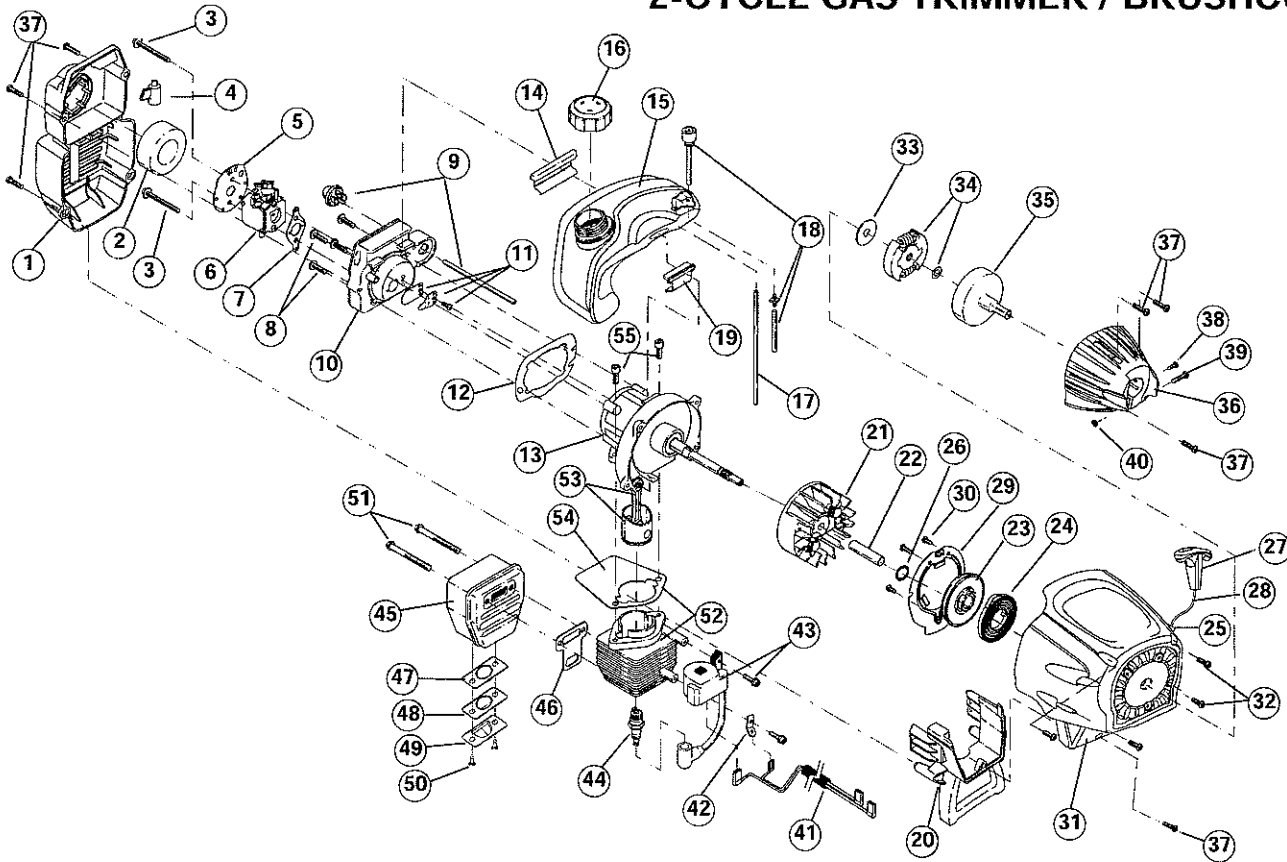

PARTS LIST

ENGINE PARTS - TB90BC 2-CYCLE GAS TRIMMER / BRUSHCUTTER

Item	Part No.	Description	Item	Part No.	Description
1	753-04810	Air Cleaner Cover Assembly (includes 2 & 37)	31	753-04402	Starter Housing Assembly (includes 23-30 32 & 37)
2	791-180350B	Air Cleaner Filter	32	791-181862	Housing Screw
3	791-180351	Carburetor Mounting Screw Assembly	33	791-182396	Clutch Washer
4	753-0427	Choke Extension	34	791-182369	Clutch Rotor Assembly
5	753-1194	Choke Plate	35	791-153592	Clutch Drum Assembly
6	753-04338	Carburetor Assembly (includes 7 & 18)	36	753-1204	Clutch Cover Assembly (includes 37-40)
7	791-610675	Carburetor Gasket	37	791-181345	Cover Screw
8	791-181860	Carb Mount Screw	38	791-182519	Anti-Rotation Screw
9	791-683947B	Primer & Hose Assembly	39	753-04003	Clamping Screw
10	753-1196	Carb Mount Assembly (includes 8 11 & 12)	40	791-180217	Clamping Nut
11	791-684451	Reed Assembly	41	753-04792	Wire Leads and Sleeve
12	753-1208	Carburetor Mount Gasket	42	791-611063	Ground Tab
13	753-04609	Crankcase Service Assembly (includes 8)	43	753-04337	Module Assembly (includes 42)
14	791-612134	Rear Mounting Pad	44	791-610311B	Spark Plug
15	753-04307	Fuel Tank Assembly (includes 16-18)	45	753-04618	Muffler Assembly (includes 46-51)
16	753-04084	Fuel Cap Assembly	46	753-04619	Exhaust Gasket
17	791-181168	Fuel Return Line	47	753-04689	Spark Arrestor Screen
18	753-04233	Fuel Line Assembly	48	753-04690	Exhaust Hood Diverter
19	791-145308	Front Mounting Pad	49	753-04691	Exhaust Hood
20	791-182064	Shroud Extension & Stand	50	753-04315	Screws
21	791-182736	Flywheel Assembly	51	753-04620	Muffler Mounting Bolts
22	791-181525	Spacer	52	753-04814	Cylinder Assembly (includes 54 & 55)
23	753-04459	Recoil Pulley Assembly (includes 24 26 & 28)	53	753-04367	Piston and Rod Assembly
24	753-04286	Recoil Spring	54	753-04182	Cylinder Gasket
25	753-1200	Rope Guide	55	791-182723	Cylinder Bolt
26	791-181247	Pulley Retainer	*	753-1209	Piston Ring Set
27	791-181079	Pull Handle	*	753-04612	Short Block Assembly (includes 8, 13, & 52-55)
28	791-613103	Rope	*	791-181599	Clutch Springs (Qty 2)
29	753-1201	Pressure Plate Assembly			
30	753-1202	Plate Screw			