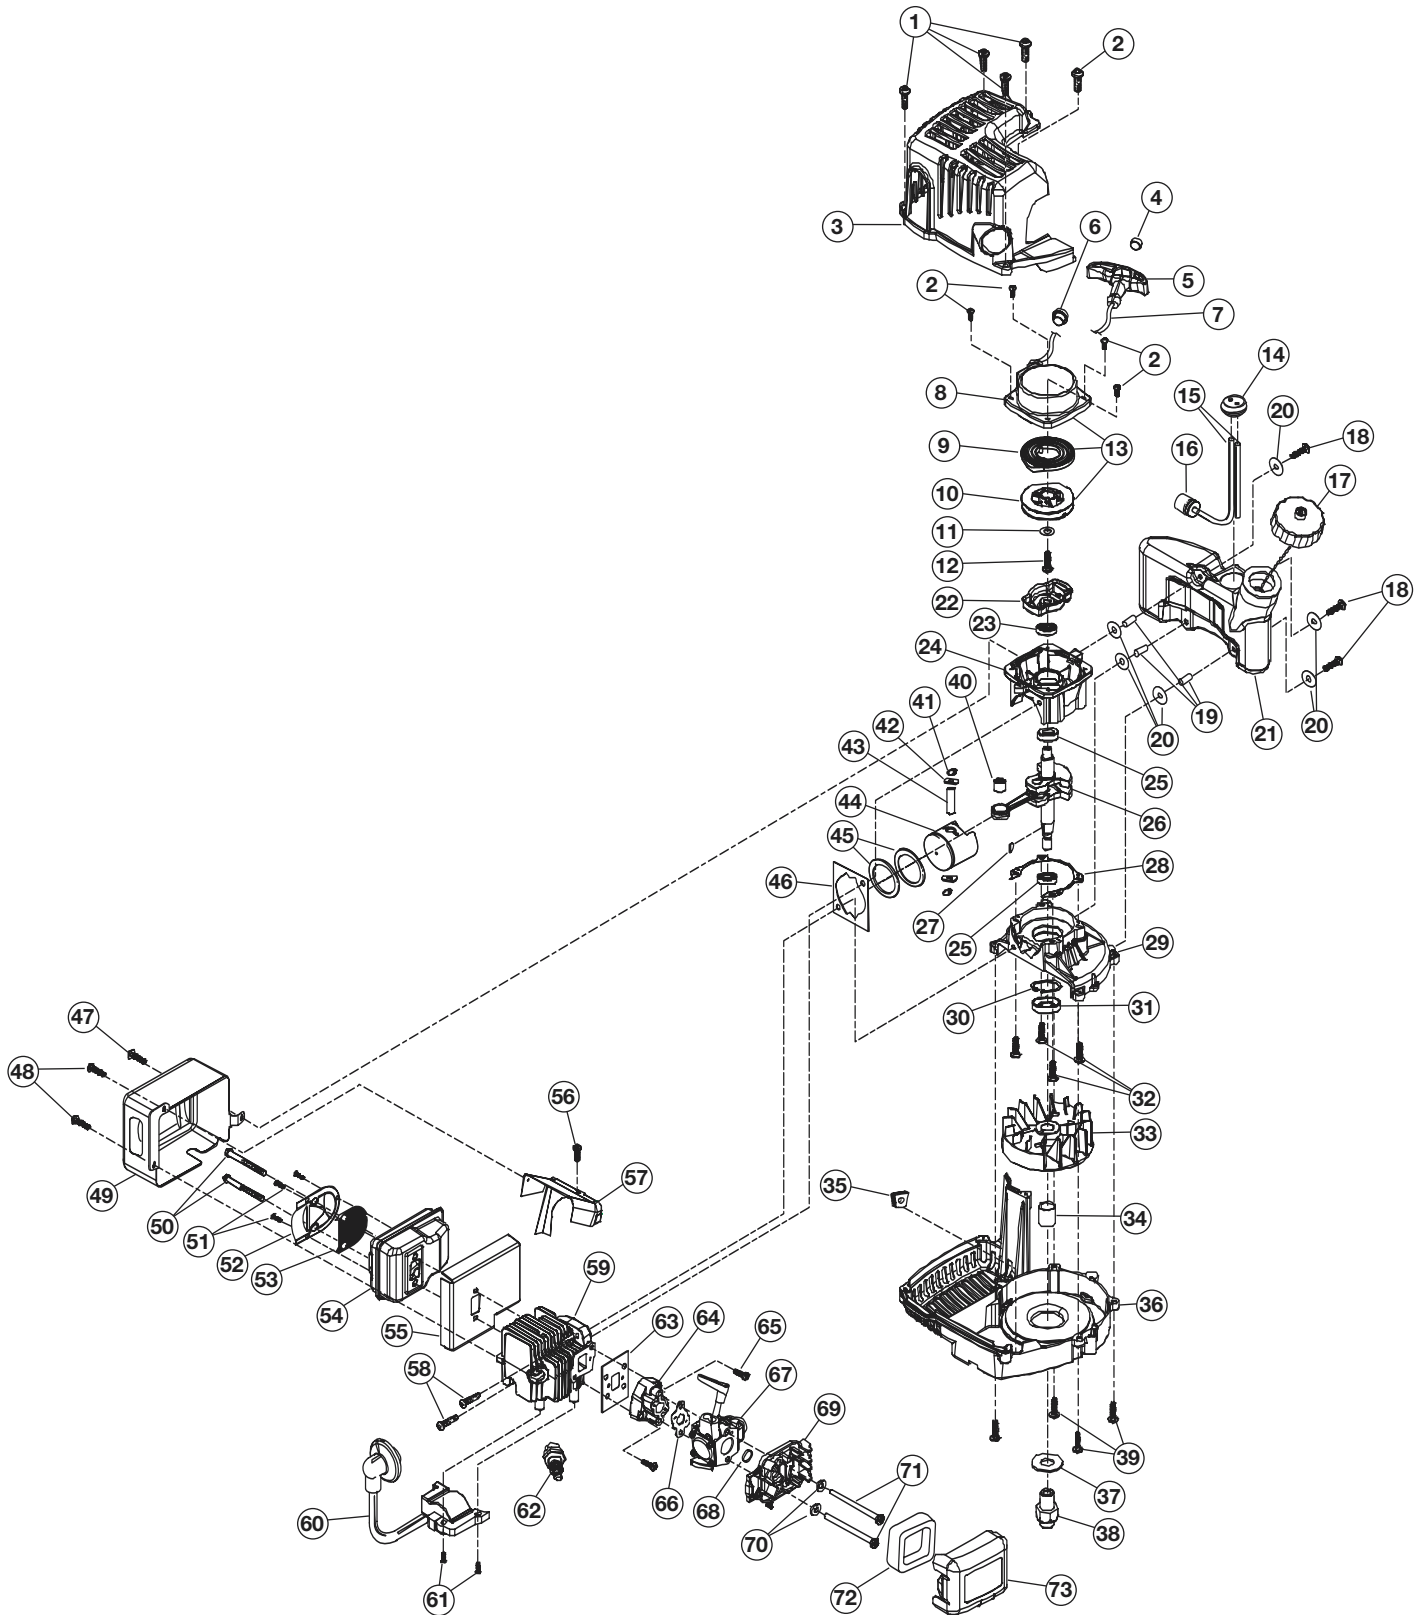

ENGINE PARTS - MODEL TB250B 2-CYCLE GAS BLOWER

PPN 41AR290G766

Part Numbers On Following Page

ENGINE PARTS - MODEL TB250B (cont.)

2-CYCLE GAS BLOWER

PPN 41AR290G766

<u>Item</u>	<u>Part No.</u>	<u>Description</u>	<u>Item</u>	<u>Part No.</u>	<u>Description</u>
1	753-04518	Screw	37	753-04554	Washer
2	753-04519	Screw	38	753-04555	Impeller Nut
3	753-04742	Engine Cover	39	753-04556	Shroud Screws
4	753-04521	Pull Handle Bushing	40	753-04557	Needle Bearing
5	753-04522	Pull Handle	41	753-04558	Retaining Ring
6	753-04523	Rope Guide	42	753-04559	Piston Spacer
7	753-04524	Rope	43	753-04560	Piston Pin
8	753-04525	Recoil Case	44	753-04561	Piston
9	753-04526	Recoil Spring	45	753-04562	Piston Ring
10	753-04527	Recoil Pulley	46	753-04563	Cylinder Gasket
11	753-04528	Washer	47	753-04564	Screw
12	753-04529	Screw	48	753-04565	Screw
13	753-04530	Recoil Assembly (includes 4-12)	49	753-04566	Muffler Cover
14	753-04531	Fuel Line Grommet	50	753-04567	Muffler Bolt
15	791-181828	Fuel Line	51	753-04568	Spark Arrestor Screw
16	753-04533	Fuel Filter	52	753-04569	Spark Arrestor Hood
17	753-04534	Fuel Cap	53	753-04570	Spark Arrestor
18	753-04535	Screw	54	753-04571	Muffler Assembly (includes 51-53)
19	753-04536	Spacer	55	753-04572	Muffler Gasket
20	753-04537	Washer	56	753-04573	Screw
21	753-04538	Fuel Tank Assembly (includes 14-17)	57	753-04574	Cylinder Cover
22	753-04539	Pawl Assembly	58	753-04575	Cylinder Bolt
23	753-04540	Upper Oil Seal	59	753-04576	Cylinder
24	753-04541	Upper Crankcase	60	753-04577	Module
25	753-04542	Bearing	61	753-04578	Module Screw
26	753-04543	Keyed Powershaft Assembly	62	753-04579	Spark Plug
27	753-04544	Flywheel Key	63	753-04580	Insulator Gasket
28	753-04545	Crankshaft Gasket	64	753-04581	Insulator
29	753-04546	Lower Crankcase	65	753-04583	Insulator Screw
30	753-04547	C-Clip	66	753-04582	Carburetor Gasket
31	753-04548	Lower Oil Seal	67	753-04584	Carburetor
32	753-04549	Crankshaft Screw	68	753-04585	O-Ring
33	753-04550	Flywheel	69	753-04586	Air Cleaner Assembly (includes 72 and 73)
34	753-04551	Spacer	70	753-04587	Washer
35	753-04552	Spark Wire Grommet	71	753-04588	Air Cleaner Screw
36	753-04743	Lower Engine Cover	72	753-04589	Air Filter
			73	753-04590	Air Filter Cover