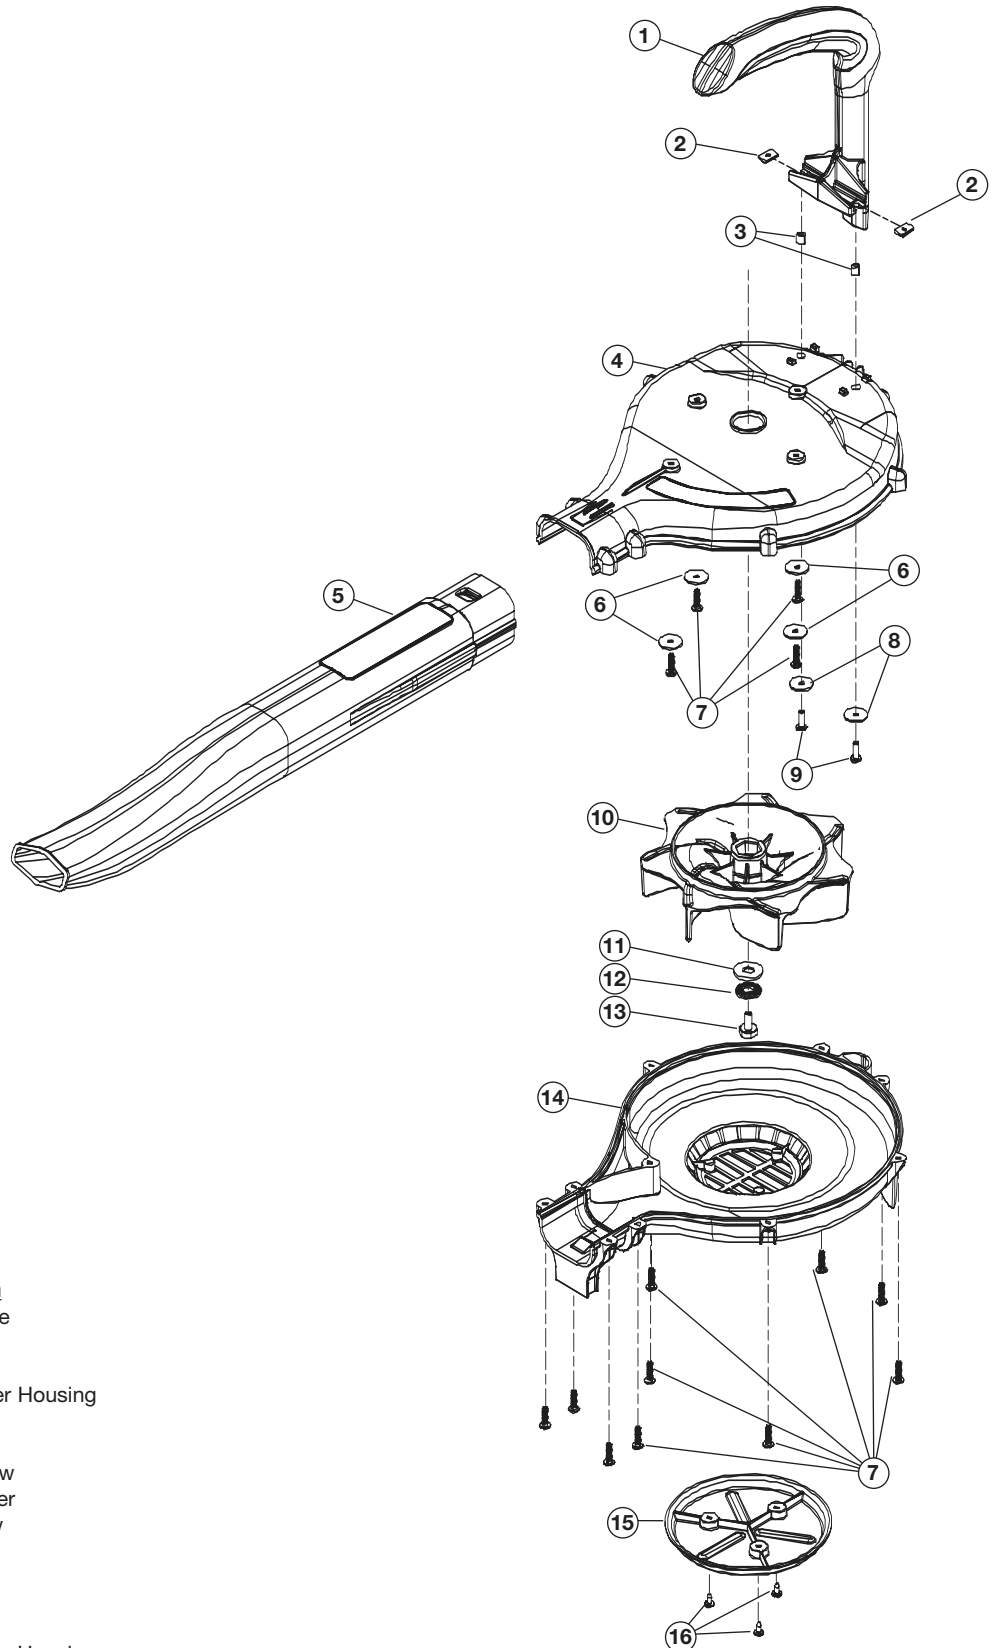

IMPELLER HOUSING PARTS - MODEL TB250B
2-CYCLE GAS BLOWER
PPN 41AR290G766

Item	Part No.	Description
1	753-04591	Blower Handle
2	753-04186	Weldnut
3	753-04592	Spacer
4	753-04593	Upper Impeller Housing
5	753-04594	Blower Tube
6	791-182409	Washer
7	753-04595	Housing Screw
8	791-181904	Handle Washer
9	791-683606	Handle Screw
10	753-04596	Impeller
11	753-04597	Washer
12	753-04598	Lock Washer
13	753-04599	Bolt
14	753-04600	Lower Impeller Housing
15	753-04601	Intake Deflector
16	791-182474	Deflector Screw