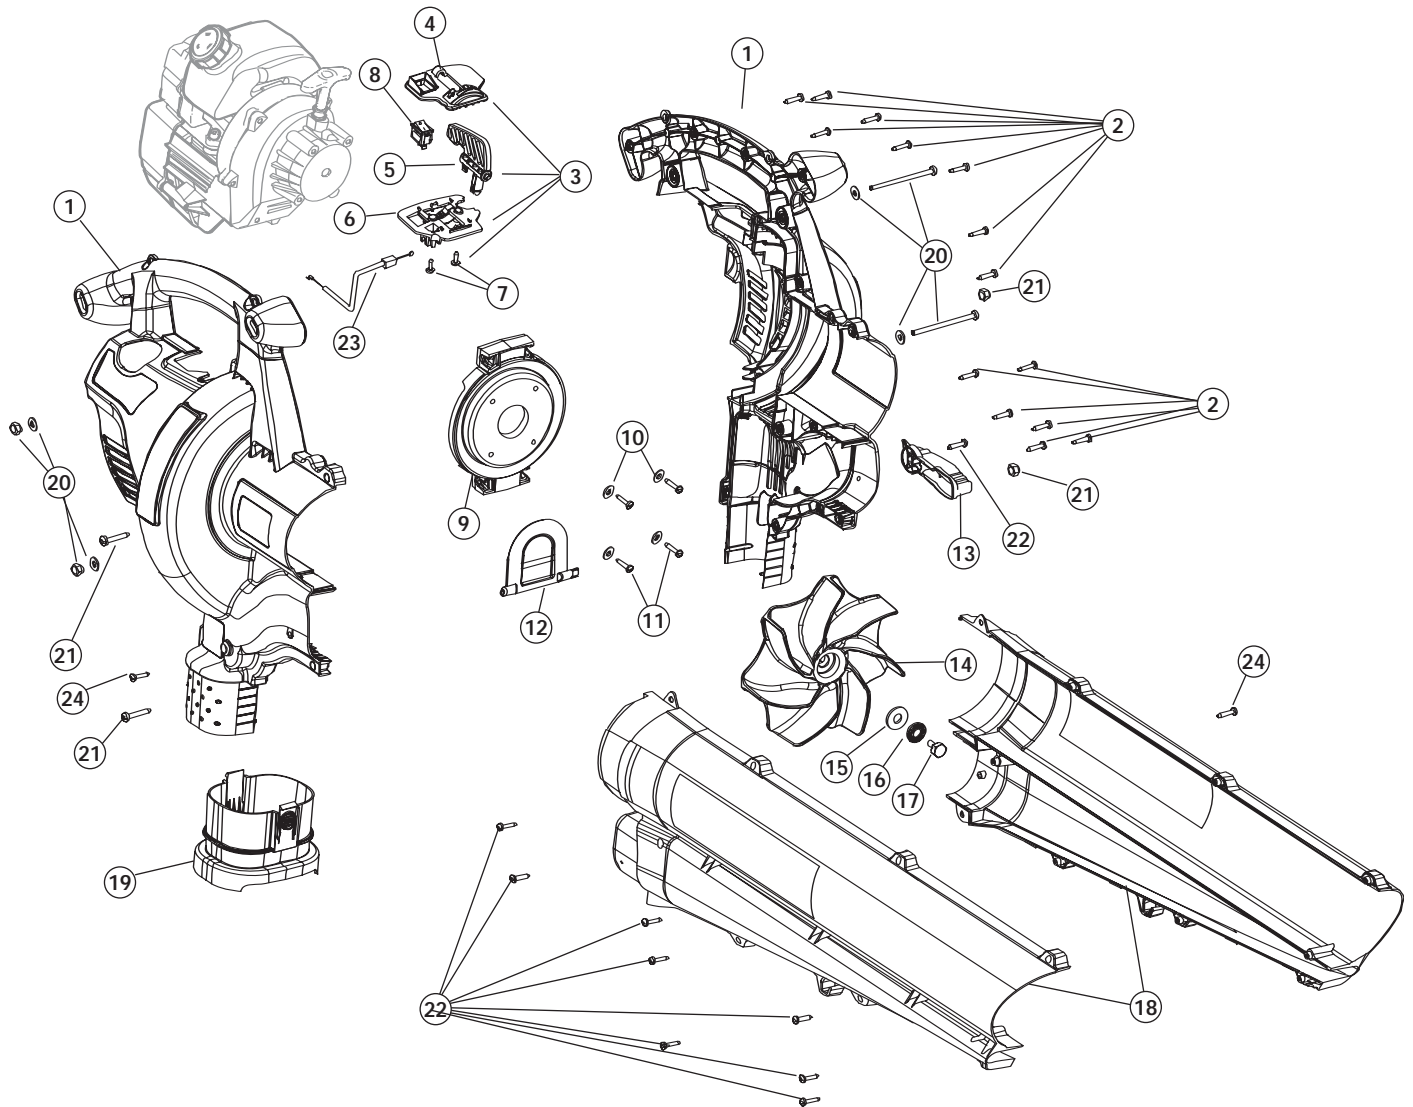

# HOUSING PARTS - MODEL YMGBV3100

## 2-CYCLE GAS MULCHING BLOWER VACUUM

PPN- 41ASGBPG901

Item	Part No.	Description
1	753-04753	Engine Cover Assembly (includes 2)
2	753-04595	Cover Screw
3	791-182419	Throttle Control Assembly (includes 4-7)
4	791-182420	Upper Throttle Control Plate
5	791-00048	Throttle Control Lever
6	791-182422	Lower Throttle Control Plate
7	791-182423	Screw, Plastic
8	791-182405	Rocker Switch Assembly
9	753-04483	Engine Mounting Plate (includes 10 & 11)
10	791-182409	Washer
11	791-181903	Screw
12	791-182410	Mode Control Flapper
13	791-00050	Mode Control Lever (includes 22)

Item	Part No.	Description
14	753-04596	Impeller Blade
15	753-04833	Washer
16	753-04834	Lock Washer
17	791-182414	Bolt
18	791-00051	Blower/Vac Tube Assembly (includes 22)
19	791-182417	Vacuum Bag Adapter
20	791-182424	Mounting Plate Hardware
21	791-182425	Blower/Vac Tube Mounting Hardware
22	791-181482	Screw
23	791-00049	Throttle Cable
24	791-181345	Screw
*	791-612930	Cable Tie
*	753-04465	Vacuum Bag Assembly (includes 19, Vacuum Bag & Cable Tie)
*	753-04325	Patio Head