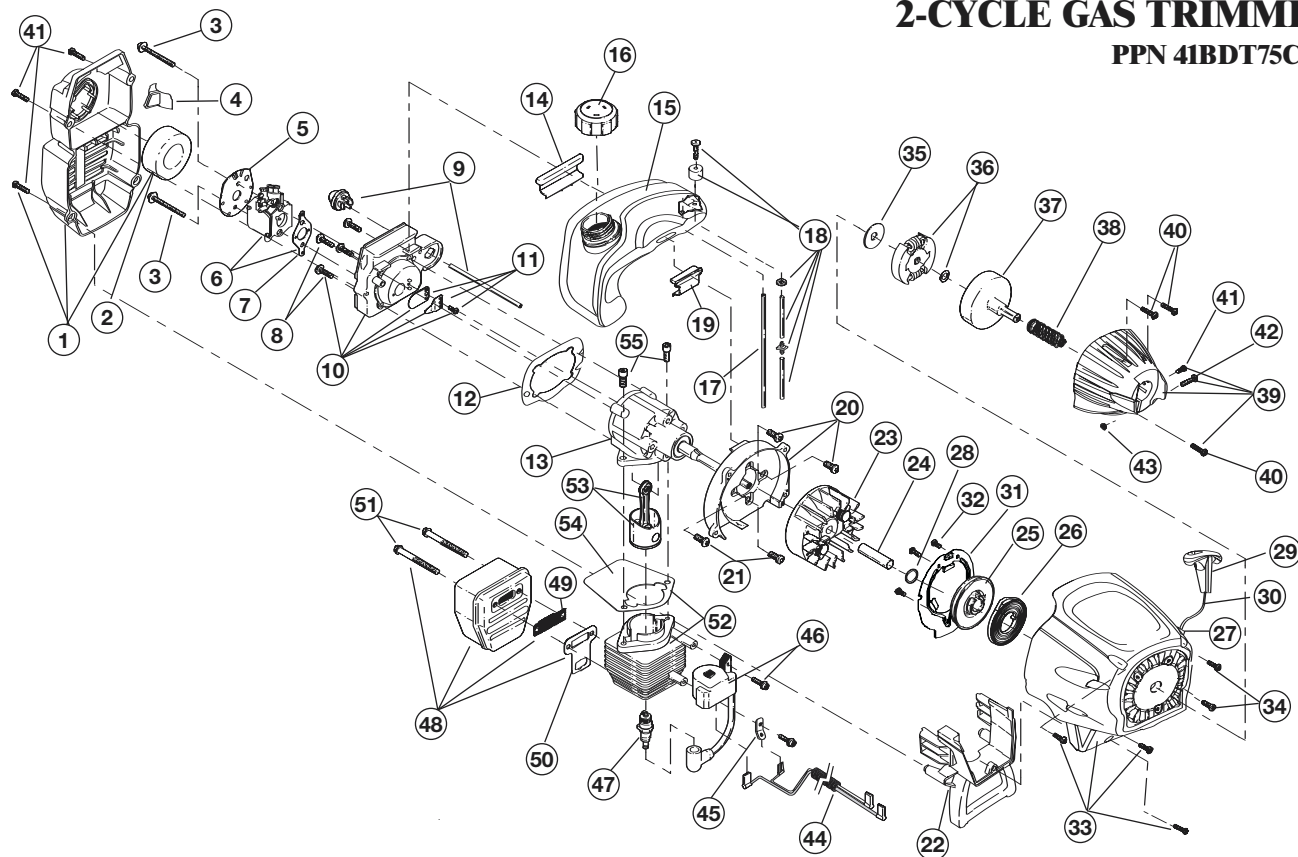

ENGINE PARTS - MODEL TB75SS 2-CYCLE GAS TRIMMER

PPN 41BDT75C063

Item	Part No.	Description	Item	Part No.	Description
1	753-1192	Air Cleaner/Muffler Cover Assembly (includes 2 & 40)	33	753-1203	Starter Housing Assembly (includes 25-30)
2	791-180350B	Air Cleaner Filter	34	791-181862	Housing Screw
3	791-180351	Carburetor Mounting Screw Assembly	35	791-182368	Clutch Washer
4	753-1193	Choke Extension	36	791-182369	Clutch Rotor Assembly
5	753-1194	Choke Plate	37	791-153592	Clutch Drum Assembly
6	753-1195	Carburetor Assembly (includes 7 & 18)	38	791-612468	Spring
7	791-610675	Carburetor Gasket	39	753-1204	Clutch Cover Assembly (includes 40-43)
8	791-181860	Carb Mount Screw	40	791-181345	Cover Screw
9	791-181801	Primer and Hose Assembly	41	791-182519	Anti-Rotation Screw
10	753-1196	Carb Mount Assembly (includes 8)	42	753-04003	Clamping Screw
11	791-684451	Reed Assembly	43	791-180217	Clamping Nut
12	753-1208	Carburetor Mount Gasket	44	791-182798	Wire Leads and Sleeve
13	791-182791	Crank Case Service Assembly (includes 8)	45	791-611063	Ground Tab
14	791-612134	Rear Mounting Pad	46	753-1205	Module Assembly
15	753-1198	Fuel Tank Assembly (includes 16-18)	47	791-610311B	Spark Plug
16	791-182612	Fuel Cap Assembly	48	791-182066	Muffler Assembly (includes 49-51)
17	791-182352	Fuel Return Line	49	791-182747	Spark Arrestor Screen
18	753-04233	Fuel Line Assembly	50	753-04159	Exhaust Gasket
19	791-145308	Front Mounting Pad	51	791-147575	Muffler Mounting Bolt Assembly
20	791-153520	Shroud Assembly	52	753-1206	Cylinder Assembly (includes 54)
21	791-181861	Shroud Screw	53	753-1207	Piston and Rod Assembly
22	791-182064	Shroud Extension and Stand	54	753-1197	Cylinder Gasket
23	791-181867	Flywheel Assembly	55	791-182723	Cylinder Bolt
24	791-181065	Spacer	*	791-180090	O.E.M. Carburetor Repair Kit (Zama)
25	753-1199	Recoil Pulley Assembly	*	791-180091	Gasket Diaphragm Repair Kit (Zama)
26	753-1236	Recoil Spring	*	753-1209	Piston Ring Set
27	753-1200	Rope Guide	*	753-1210	Short Block Assembly (includes 8, 12, 13, 21, 47, 50-55)
28	791-181247	Pulley Retainer	*	791-181599	Clutch Springs (Qty. 2)
29	791-181079	Pull Handle	*		Items Not Shown
30	791-613103	Rope			
31	753-1201	Pressure Plate Assembly			
32	7531202	Plate Screw