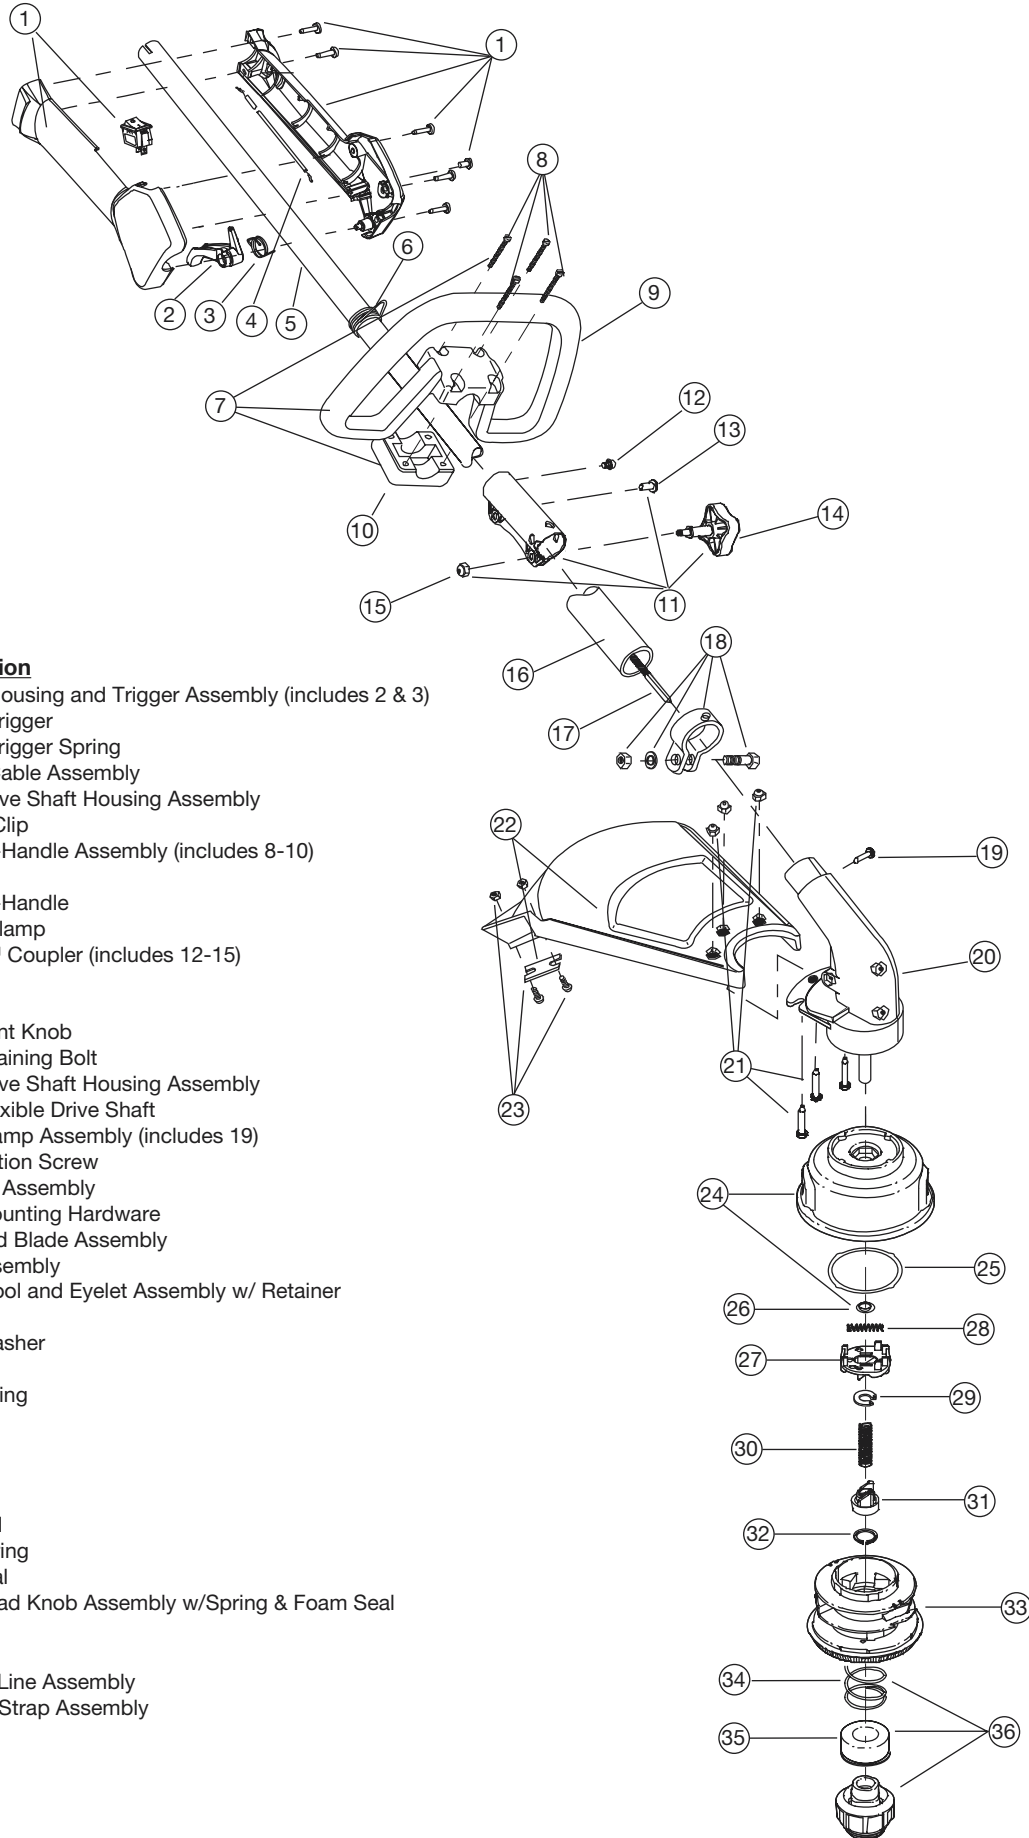

BOOM AND TRIMMER PARTS - MODEL TB75SS

2-CYCLE GAS TRIMMER

PPN 41BDT75C063

Item	Part No.	Description
1	753-1211	Throttle Housing and Trigger Assembly (includes 2 & 3)
2	791-00042	Throttle Trigger
3	791-182690	Throttle Trigger Spring
4	791-182877	Throttle Cable Assembly
5	753-04236	Upper Drive Shaft Housing Assembly
6	791-610327	Harness Clip
7	791-180869	Deluxe D-Handle Assembly (includes 8-10)
8	791-181070	Screw
9	791-182167	Deluxe D-Handle
10	791-182168	Bottom Clamp
11	753-1190	EZ-Link™ Coupler (includes 12-15)
12	791-182057	Screw
13	791-181617	Bolt
14	791-181981	Adjustment Knob
15	791-181886	Knob Retaining Bolt
16	753-1212	Lower Drive Shaft Housing Assembly
17	791-181166	Lower Flexible Drive Shaft
18	791-153597	Lower Clamp Assembly (includes 19)
19	791-145569	Anti-Rotation Screw
20	753-04246	Gear Box Assembly
21	791-180547	Shield Mounting Hardware
22	753-04248	Shield and Blade Assembly
23	791-181823	Blade Assembly
24	791-181457	Outer Spool and Eyelet Assembly w/ Retainer
25	791-181458	Retainer
26	791-181561	Thrust Washer
27	753-04257	Slider
28	791-181459	Small Spring
29	791-181532	E-Clip
30	791-181531	Spring
31	791-181462	Plunger
32	791-181463	C-Clip
33	791-181464	Inner Reel
34	791-181465	Large Spring
35	791-181467	Foam Seal
36	791-181468	Bump Head Knob Assembly w/Spring & Foam Seal

Optional Accessories

- 753-1156 Reel and Line Assembly
- 682075B Shoulder Strap Assembly

* Items Not Shown