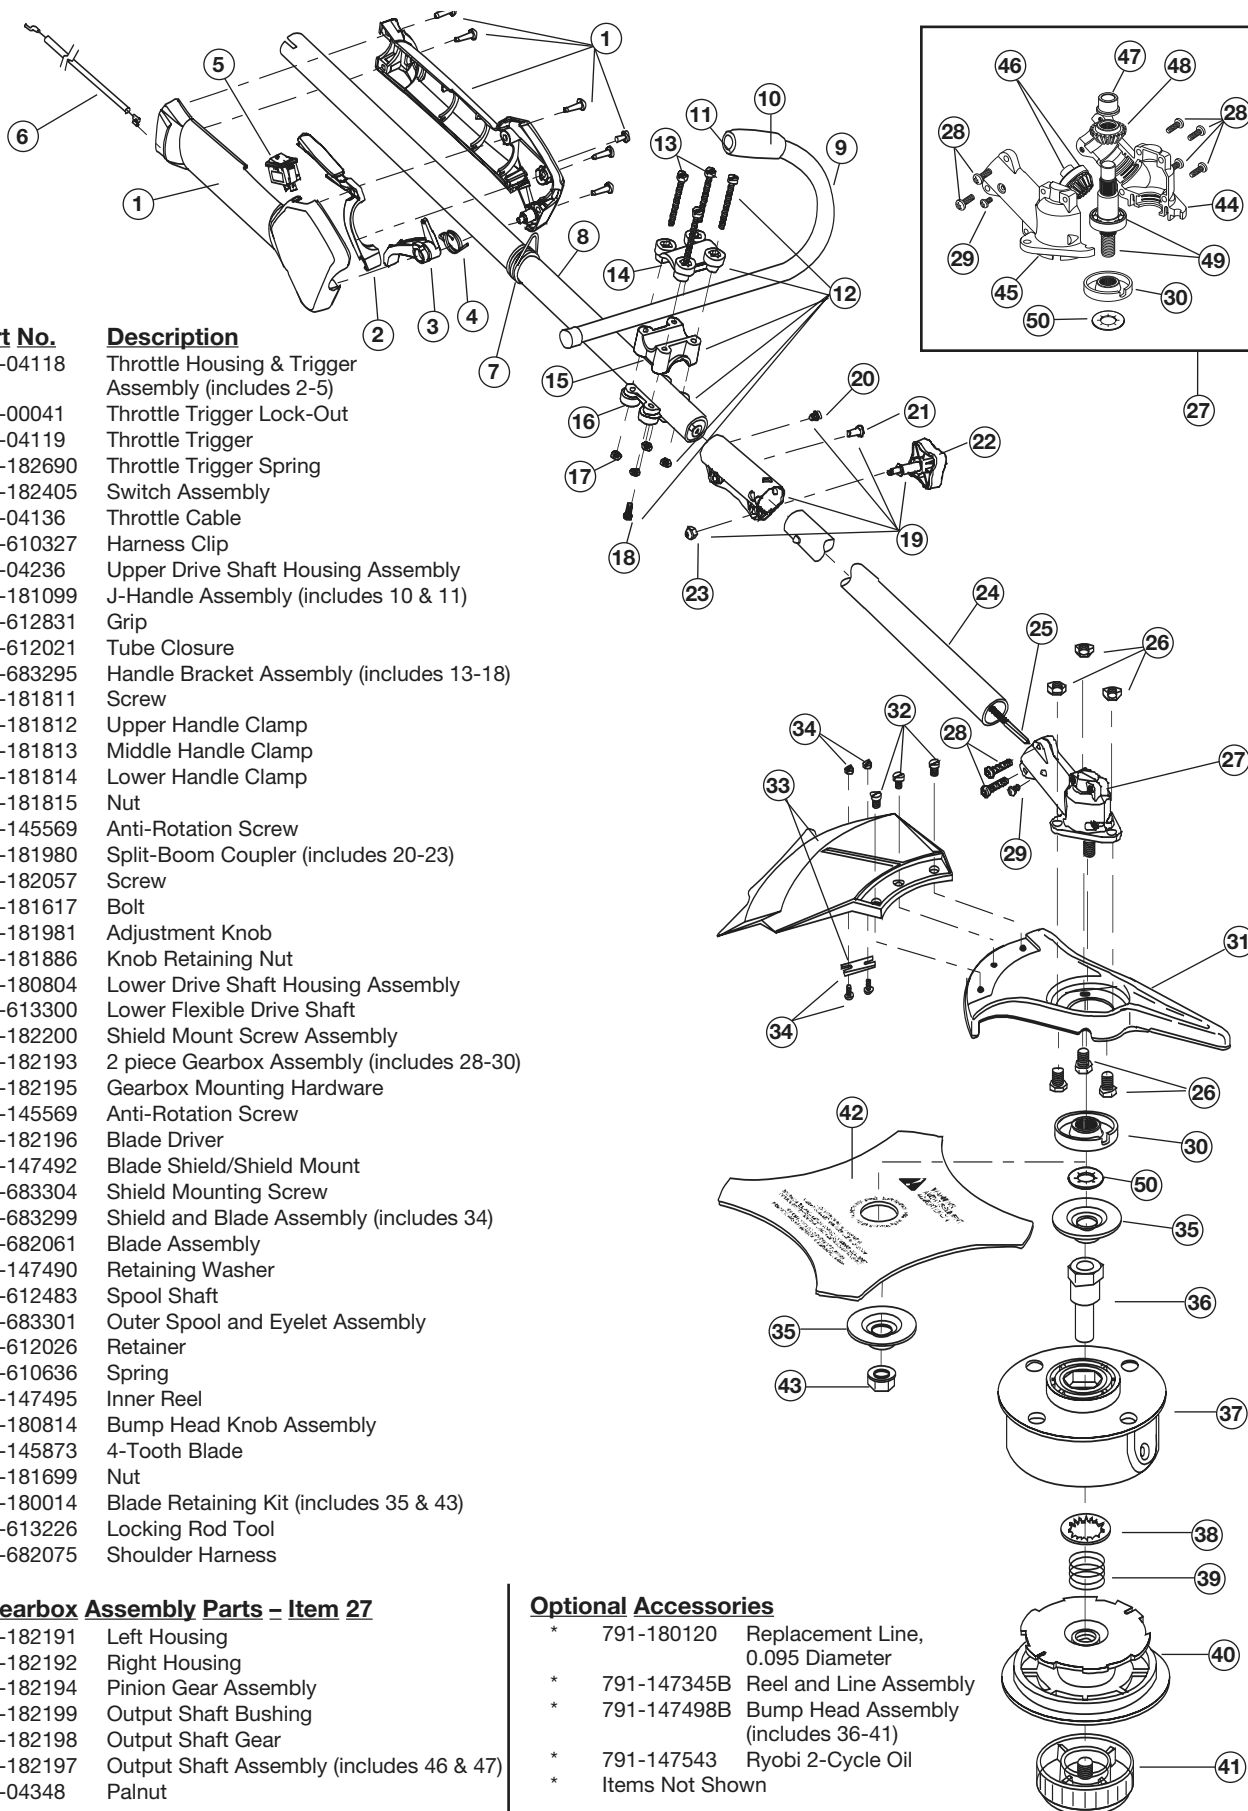

BOOM AND TRIMMER PARTS - MODEL TB90BC

2-CYCLE GAS TRIMMER/BUSHCUTTER

PPN 41BDT90C063

Item	Part No.	Description
1	753-04118	Throttle Housing & Trigger Assembly (includes 2-5)
2	791-00041	Throttle Trigger Lock-Out
3	753-04119	Throttle Trigger
4	791-182690	Throttle Trigger Spring
5	791-182405	Switch Assembly
6	753-04136	Throttle Cable
7	791-610327	Harness Clip
8	753-04236	Upper Drive Shaft Housing Assembly
9	791-181099	J-Handle Assembly (includes 10 & 11)
10	791-612831	Grip
11	791-612021	Tube Closure
12	791-683295	Handle Bracket Assembly (includes 13-18)
13	791-181811	Screw
14	791-181812	Upper Handle Clamp
15	791-181813	Middle Handle Clamp
16	791-181814	Lower Handle Clamp
17	791-181815	Nut
18	791-145569	Anti-Rotation Screw
19	791-181980	Split-Boom Coupler (includes 20-23)
20	791-182057	Screw
21	791-181617	Bolt
22	791-181981	Adjustment Knob
23	791-181886	Knob Retaining Nut
24	791-180804	Lower Drive Shaft Housing Assembly
25	791-613300	Lower Flexible Drive Shaft
26	791-182200	Shield Mount Screw Assembly
27	791-182193	2 piece Gearbox Assembly (includes 28-30)
28	791-182195	Gearbox Mounting Hardware
29	791-145569	Anti-Rotation Screw
30	791-182196	Blade Driver
31	791-147492	Blade Shield/Shield Mount
32	791-683304	Shield Mounting Screw
33	791-683299	Shield and Blade Assembly (includes 34)
34	791-682061	Blade Assembly
35	791-147490	Retaining Washer
36	791-612483	Spool Shaft
37	791-683301	Outer Spool and Eyelet Assembly
38	791-612026	Retainer
39	791-610636	Spring
40	791-147495	Inner Reel
41	791-180814	Bump Head Knob Assembly
42	791-145873	4-Tooth Blade
43	791-181699	Nut
*	791-180014	Blade Retaining Kit (includes 35 & 43)
*	791-613226	Locking Rod Tool
*	791-682075	Shoulder Harness