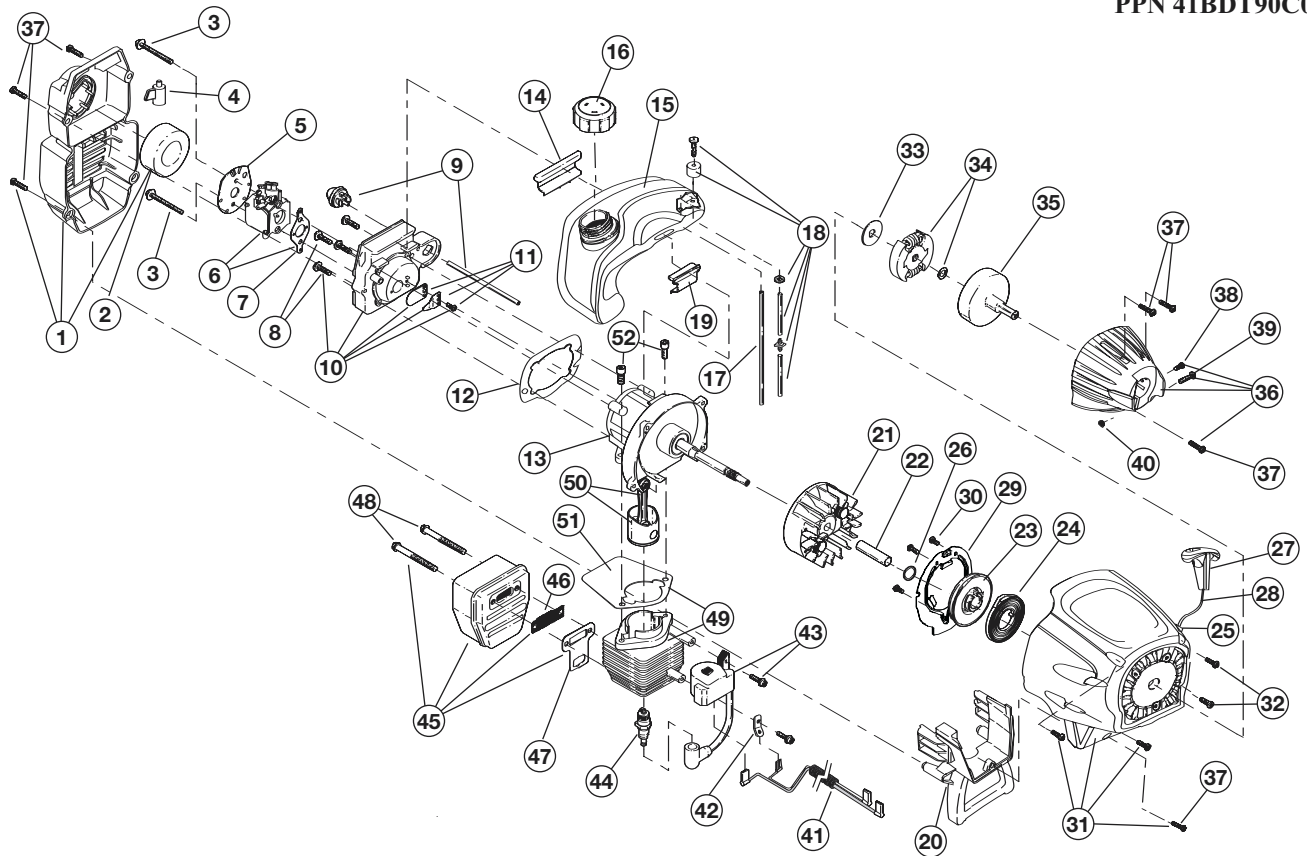

ENGINE PARTS - MODEL TB90BC 2-CYCLE GAS TRIMMER/BUSHCUTTER

PPN 41BDT90C063

<u>Item</u>	<u>Part No.</u>	<u>Description</u>	<u>Item</u>	<u>Part No.</u>	<u>Description</u>
1	753-1192	Air Cleaner/Muffler Cover Assembly (includes 2 & 37)	31	753-1203	Starter Housing Assembly (includes 23-30, 32 & 37)
2	791-180350B	Air Cleaner Filter	32	791-181862	Housing Screw
3	791-180351	Carburetor Mounting Screw Assembly	33	791-182368	Clutch Washer
4	753-1193	Choke Extension	34	791-182369	Clutch Rotor Assembly
5	753-1194	Choke Plate	35	791-153592	Clutch Drum Assembly
6	753-04338	Carburetor Assembly (includes 7 & 18)	36	753-1204	Clutch Cover Assembly (includes 37-40)
7	791-610675	Carburetor Gasket	37	791-181345	Cover Screw
8	791-181860	Carb Mount Screw	38	791-182519	Anti-Rotation Screw
9	791-683974B	Primer and Hose Assembly	39	753-04003	Clamping Screw
10	753-1196	Carb Mount Assembly (includes 8 & 11)	40	791-180217	Clamping Nut
11	791-684451	Reed Assembly	41	791-182798	Wire Leads and Sleeve
12	753-1208	Carburetor Mount Gasket	42	791-611063	Ground Tab
13	753-04369	Crank Case Service Assembly (includes 8)	43	753-04337	Module Assembly
14	791-612134	Rear Mounting Pad	44	791-610311B	Spark Plug
15	753-04307	Fuel Tank Assembly (includes 16-18)	45	791-182066	Muffler Assembly (includes 46-48)
16	791-182612	Fuel Cap Assembly	46	791-182747	Spark Arrestor Screen
17	791-181168	Fuel Return Line	47	753-04159	Exhaust Gasket
18	753-04233	Fuel Line Assembly	48	791-147575	Muffler Mounting Bolt Assembly
19	791-145308	Front Mounting Pad	49	753-04323	Cylinder Assembly (includes 51 & 52)
20	791-182064	Shroud Extension & Stand (includes 37)	50	753-1207	Piston and Rod Assembly
21	791-182736	Flywheel Assembly	51	753-1197	Cylinder Gasket
22	791-181065	Spacer	52	791-182723	Cylinder Bolt
23	753-1199	Recoil Pulley	*	791-180090	O.E.M. Carburetor Repair Kit
24	753-04286	Recoil Spring	*	791-180091	Gasket Diaphragm Repair Kit
25	753-1200	Rope Guide	*	753-1209	Piston Ring Set
26	791-181247	Pulley Retainer	*	753-04334	Short Block Assembly (includes 8, 12, 13, 44, 47-52)
27	791-181079	Pull Handle	*	791-181599	Clutch Springs (Qty. 2)
28	791-613103	Rope	*		Items Not Shown
29	753-1201	Pressure Plate Assembly (includes 30)			
30	753-1202	Plate Screw