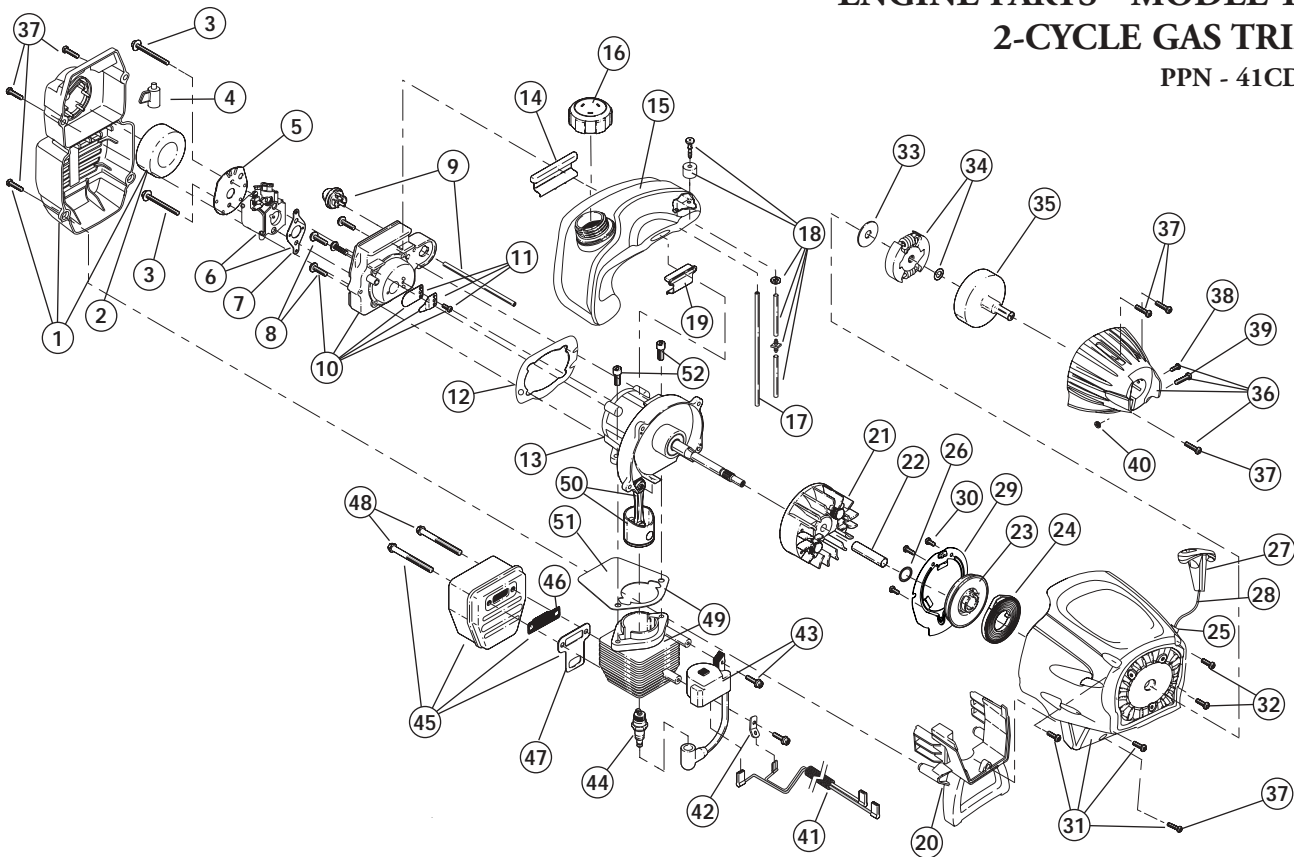

ENGINE PARTS - MODEL TB25CS

2-CYCLE GAS TRIMMER

PPN - 41CDT25C063

Item	Part No.	Description	Item	Part No.	Description
1	753-1192	Air Cleaner/Muffler Cover Assembly (includes 2 & 37)	30	753-04402	Starter Housing Assembly (includes 23-39, 31 & 36)
2	791-180350B	Air Cleaner Filter	31	791-181862	Housing Screw
3	791-180351	Carburetor Mounting Screw	32	791-182368	Clutch Washer
4	753-1193	Choke Extension	33	791-182369	Clutch Rotor Assembly
5	753-1194	Choke Plate	34	791-153592	Clutch Drum Assembly
6	753-04338	Carburetor Assembly (includes 7 & 18)	35	753-04403	Clutch Cover Assembly (includes 36-39)
7	791-610675	Carburetor Gasket	36	791-181345	Cover Screw
8	791-181860	Carb Mount Screw	37	791-182519	Anti-Rotation Screw
9	791-683974B	Primer and Hose Assembly	38	753-04003	Clamping Screw
10	753-1196	Carb Mount Assembly (includes 8 & 11)	39	791-180217	Clamping Nut
11	791-684451	Reed Assembly	40	791-182798	Wire Leads and Sleeve
12	753-1208	Carburetor Mount Gasket	41	791-611063	Ground Tab
13	753-04401	Crank Case Service Assembly (includes 8)	42	753-04336	Module Assembly
14	791-612134	Rear Mounting Pad	43	791-610311B	Spark Plug
15	753-04307	Fuel Tank Assembly (includes 16-18)	44	791-182066	Muffler Assembly (includes 45-47)
16	753-04084	Fuel Cap Assembly	45	791-182747	Spark Arrestor Screen
17	791-181168	Fuel Return Line	46	753-04159	Exhaust Gasket
18	753-04233	Fuel Line Assembly	47	791-147575	Muffler Mounting Bolt Assembly
19	791-145308	Front Mounting Pad	48	753-04323	Cylinder Assembly (includes 50)
20	791-182064	Shroud Extension and Stand	49	753-1207	Piston and Rod Assembly
21	791-182736	Flywheel Assembly	50	753-1197	Cylinder Gasket
22	791-181525	Spacer	51	791-182723	Cylinder Bolt
23	753-1199	Recoil Pulley Assembly	*	791-180090	O.E.M. Carburetor Repair Kit (Zama)
24	753-04286	Recoil Spring	*	791-180091	Gasket Diaphragm Repair Kit (Zama)
25	753-1200	Rope Guide	*	753-1209	Piston Ring Set
26	791-181247	Pulley Retainer	*	753-04404	Short Block Assembly (includes 8, 13, 43, 46, 48-51)
27	791-181079	Pull Handle	*	791-181599	Clutch Springs (Qty. 2)
28	791-613103	Rope			
29	753-1201	Pressure Plate Assembly			
			*		Items Not Shown