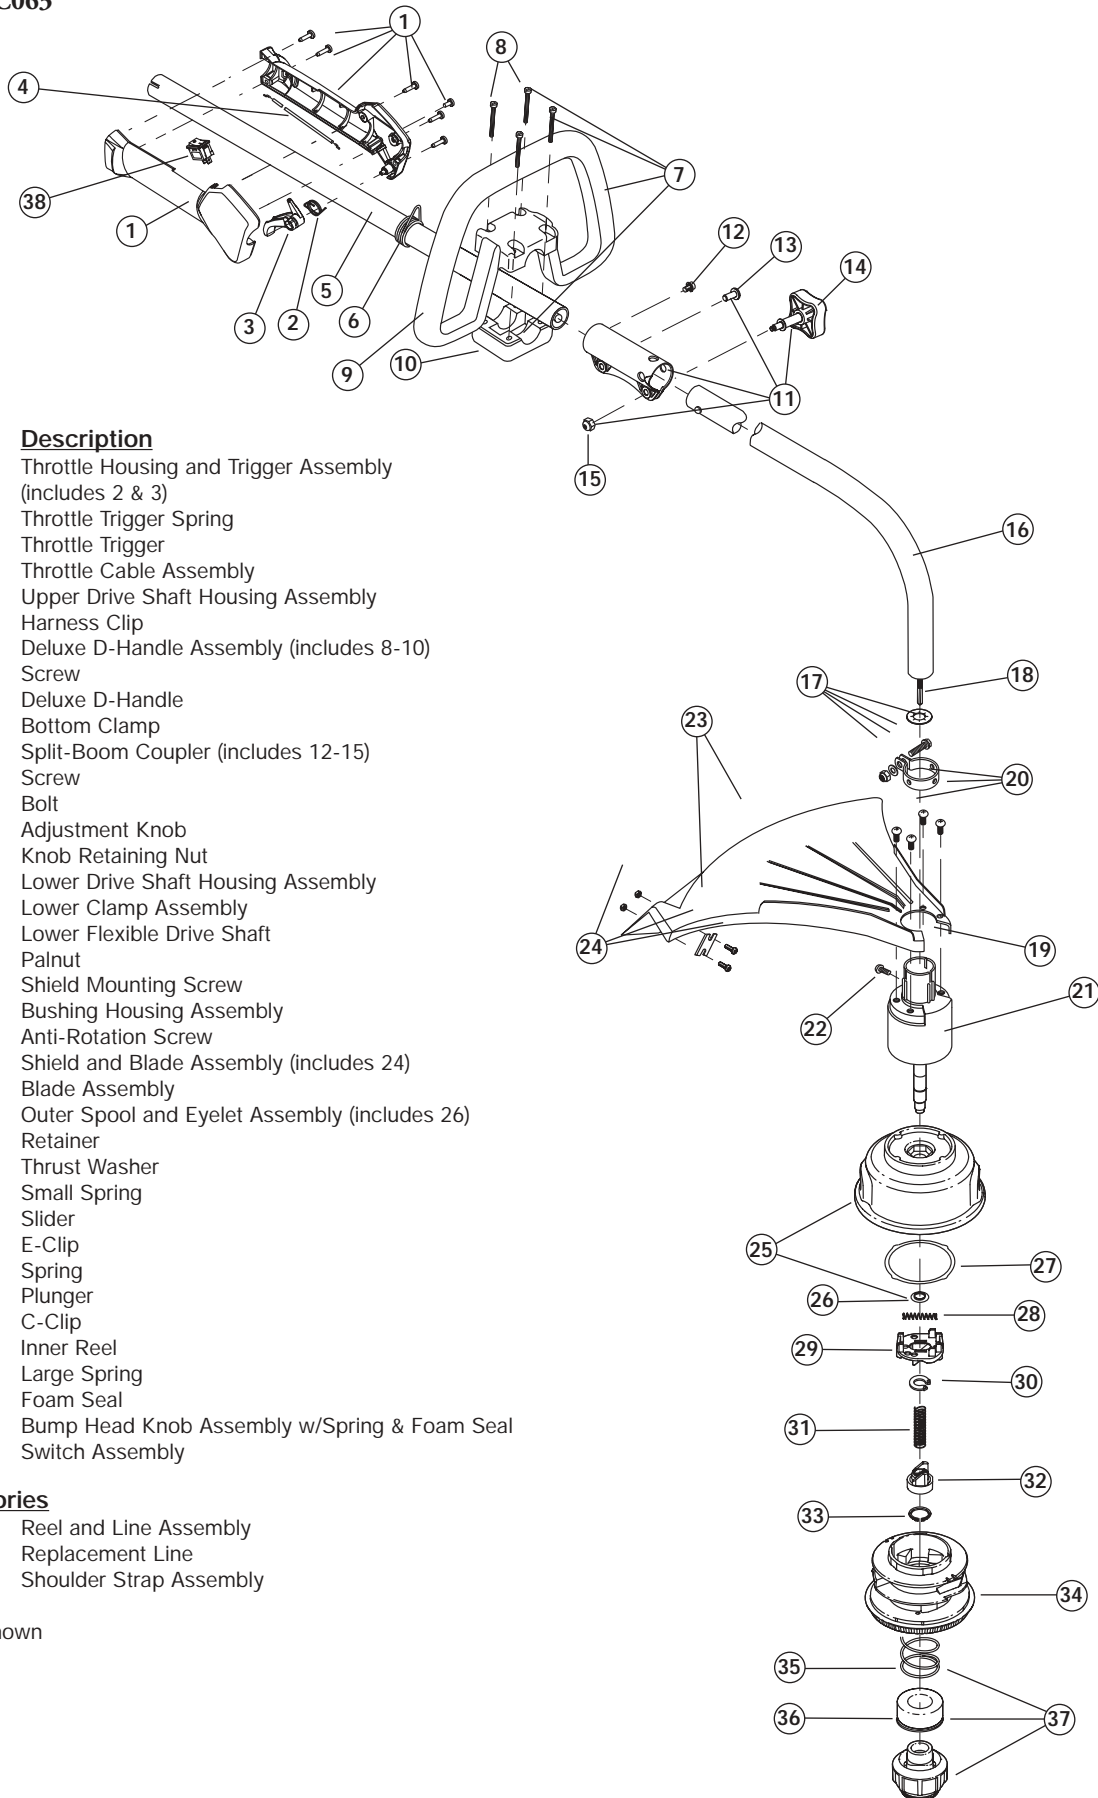

BOOM AND TRIMMER PARTS - MODEL TB25CS

2-CYCLE GAS TRIMMER

PPN - 41CDT25C063

| Item | Part No. | Description |
|------|------------|--|
| 1 | 753-04234 | Throttle Housing and Trigger Assembly (includes 2 & 3) |
| 2 | 791-182690 | Throttle Trigger Spring |
| 3 | 753-04119 | Throttle Trigger |
| 4 | 753-04405 | Throttle Cable Assembly |
| 5 | 753-04236 | Upper Drive Shaft Housing Assembly |
| 6 | 791-610327 | Harness Clip |
| 7 | 791-180869 | Deluxe D-Handle Assembly (includes 8-10) |
| 8 | 791-181070 | Screw |
| 9 | 791-182167 | Deluxe D-Handle |
| 10 | 791-182168 | Bottom Clamp |
| 11 | 753-04406 | Split-Boom Coupler (includes 12-15) |
| 12 | 791-182057 | Screw |
| 13 | 791-181617 | Bolt |
| 14 | 791-181981 | Adjustment Knob |
| 15 | 791-181886 | Knob Retaining Nut |
| 16 | 791-180340 | Lower Drive Shaft Housing Assembly |
| 17 | 791-153597 | Lower Clamp Assembly |
| 18 | 791-181852 | Lower Flexible Drive Shaft |
| 19 | 791-181560 | Palnut |
| 20 | 791-180531 | Shield Mounting Screw |
| 21 | 791-181857 | Bushing Housing Assembly |
| 22 | 791-145569 | Anti-Rotation Screw |
| 23 | 791-181659 | Shield and Blade Assembly (includes 24) |
| 24 | 791-181823 | Blade Assembly |
| 25 | 791-181457 | Outer Spool and Eyelet Assembly (includes 26) |
| 26 | 791-181458 | Retainer |
| 27 | 791-181561 | Thrust Washer |
| 28 | 791-181459 | Small Spring |
| 29 | 753-04257 | Slider |
| 30 | 791-181532 | E-Clip |
| 31 | 791-181531 | Spring |
| 32 | 791-181462 | Plunger |
| 33 | 791-181463 | C-Clip |
| 34 | 791-181464 | Inner Reel |
| 35 | 791-181465 | Large Spring |
| 36 | 791-181467 | Foam Seal |
| 37 | 791-181468 | Bump Head Knob Assembly w/Spring & Foam Seal |
| 38 | 791-182405 | Switch Assembly |