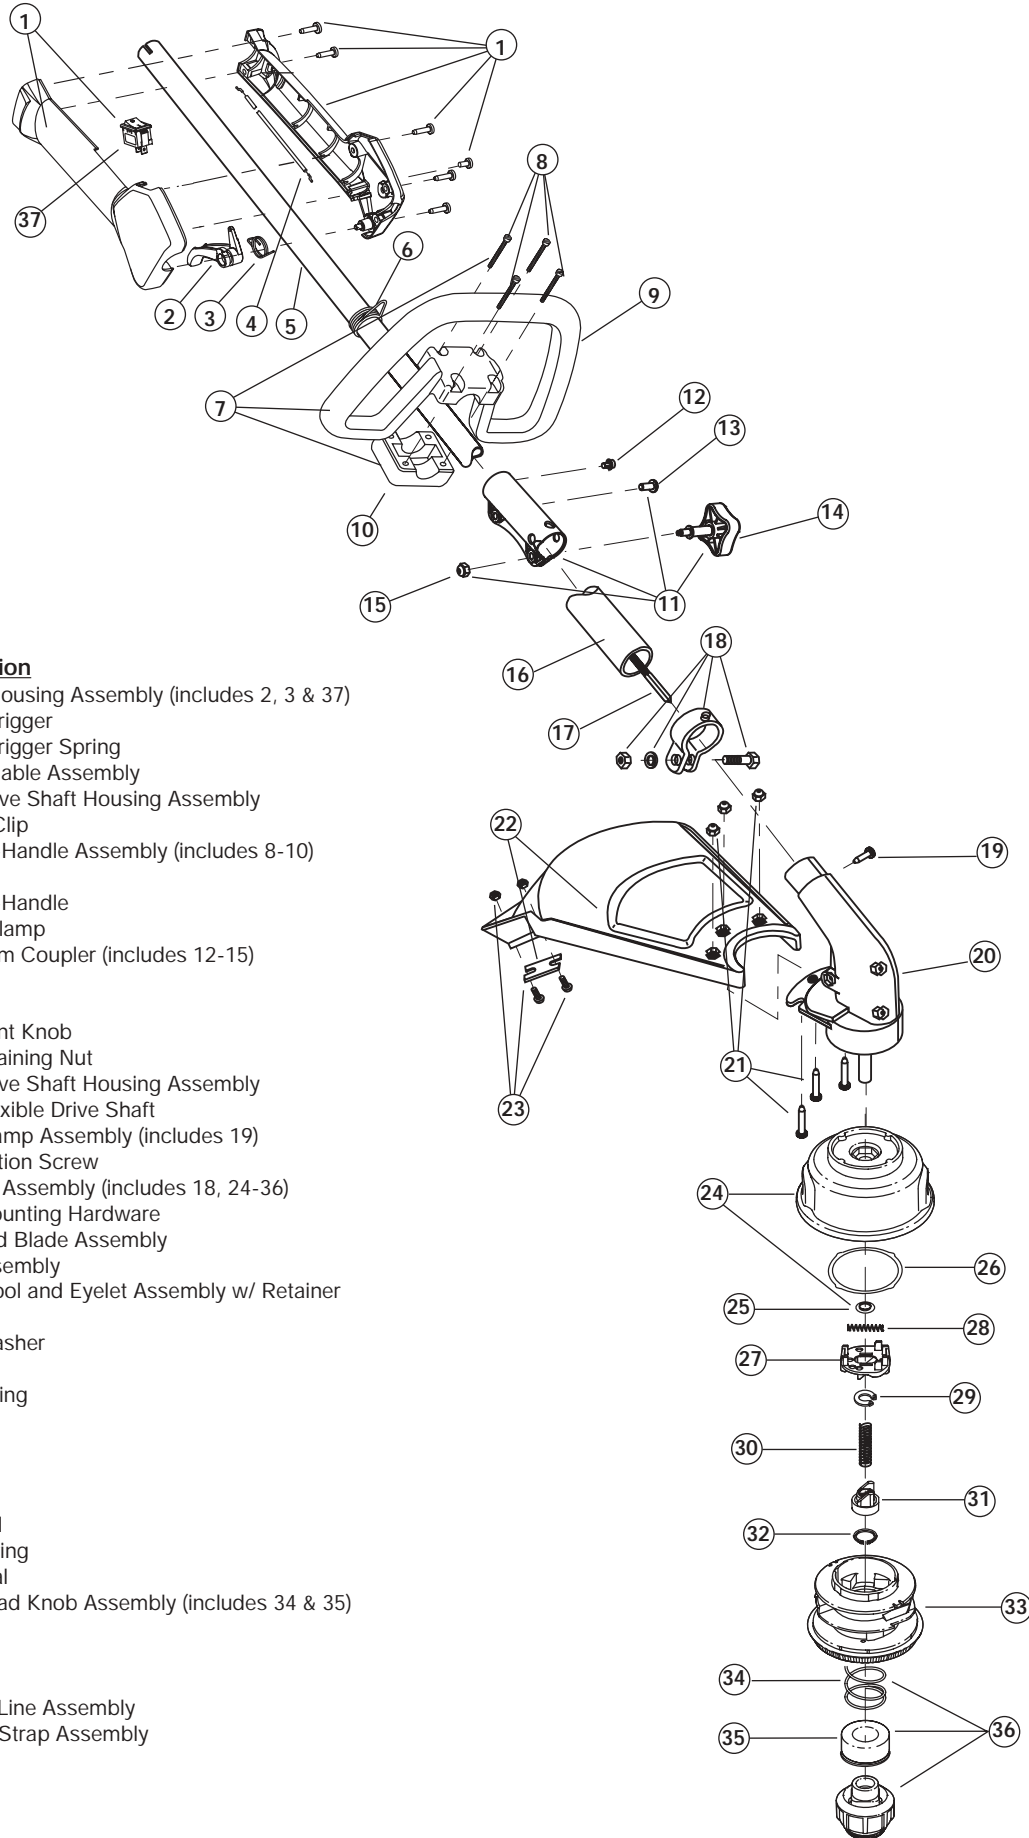

BOOM AND TRIMMER PARTS - MODEL TB75SS

2-CYCLE GAS TRIMMER

PPN 41DDT75C063

Item	Part No.	Description
1	753-04234	Throttle Housing Assembly (includes 2, 3 & 37)
2	753-04119	Throttle Trigger
3	791-182690	Throttle Trigger Spring
4	753-04405	Throttle Cable Assembly
5	753-04236	Upper Drive Shaft Housing Assembly
6	791-610327	Harness Clip
7	791-180869	Deluxe D-Handle Assembly (includes 8-10)
8	791-181070	Screw
9	791-182167	Deluxe D-Handle
10	791-182168	Bottom Clamp
11	753-1190	Split-Boom Coupler (includes 12-15)
12	791-182057	Screw
13	791-181617	Bolt
14	791-181981	Adjustment Knob
15	791-181886	Knob Retaining Nut
16	753-1212	Lower Drive Shaft Housing Assembly
17	791-181166	Lower Flexible Drive Shaft
18	791-153597	Lower Clamp Assembly (includes 19)
19	791-145569	Anti-Rotation Screw
20	753-04309	Gear Box Assembly (includes 18, 24-36)
21	791-180547	Shield Mounting Hardware
22	753-1213	Shield and Blade Assembly
23	791-181823	Blade Assembly
24	791-181457	Outer Spool and Eyelet Assembly w/ Retainer
25	791-181458	Retainer
26	791-181561	Thrust Washer
27	753-04257	Slider
28	791-181459	Small Spring
29	791-181532	E-Clip
30	791-181531	Spring
31	791-181462	Plunger
32	791-181463	C-Clip
33	791-181464	Inner Reel
34	791-181465	Large Spring
35	791-181467	Foam Seal
36	791-181468	Bump Head Knob Assembly (includes 34 & 35)
37	791-182405	Switch