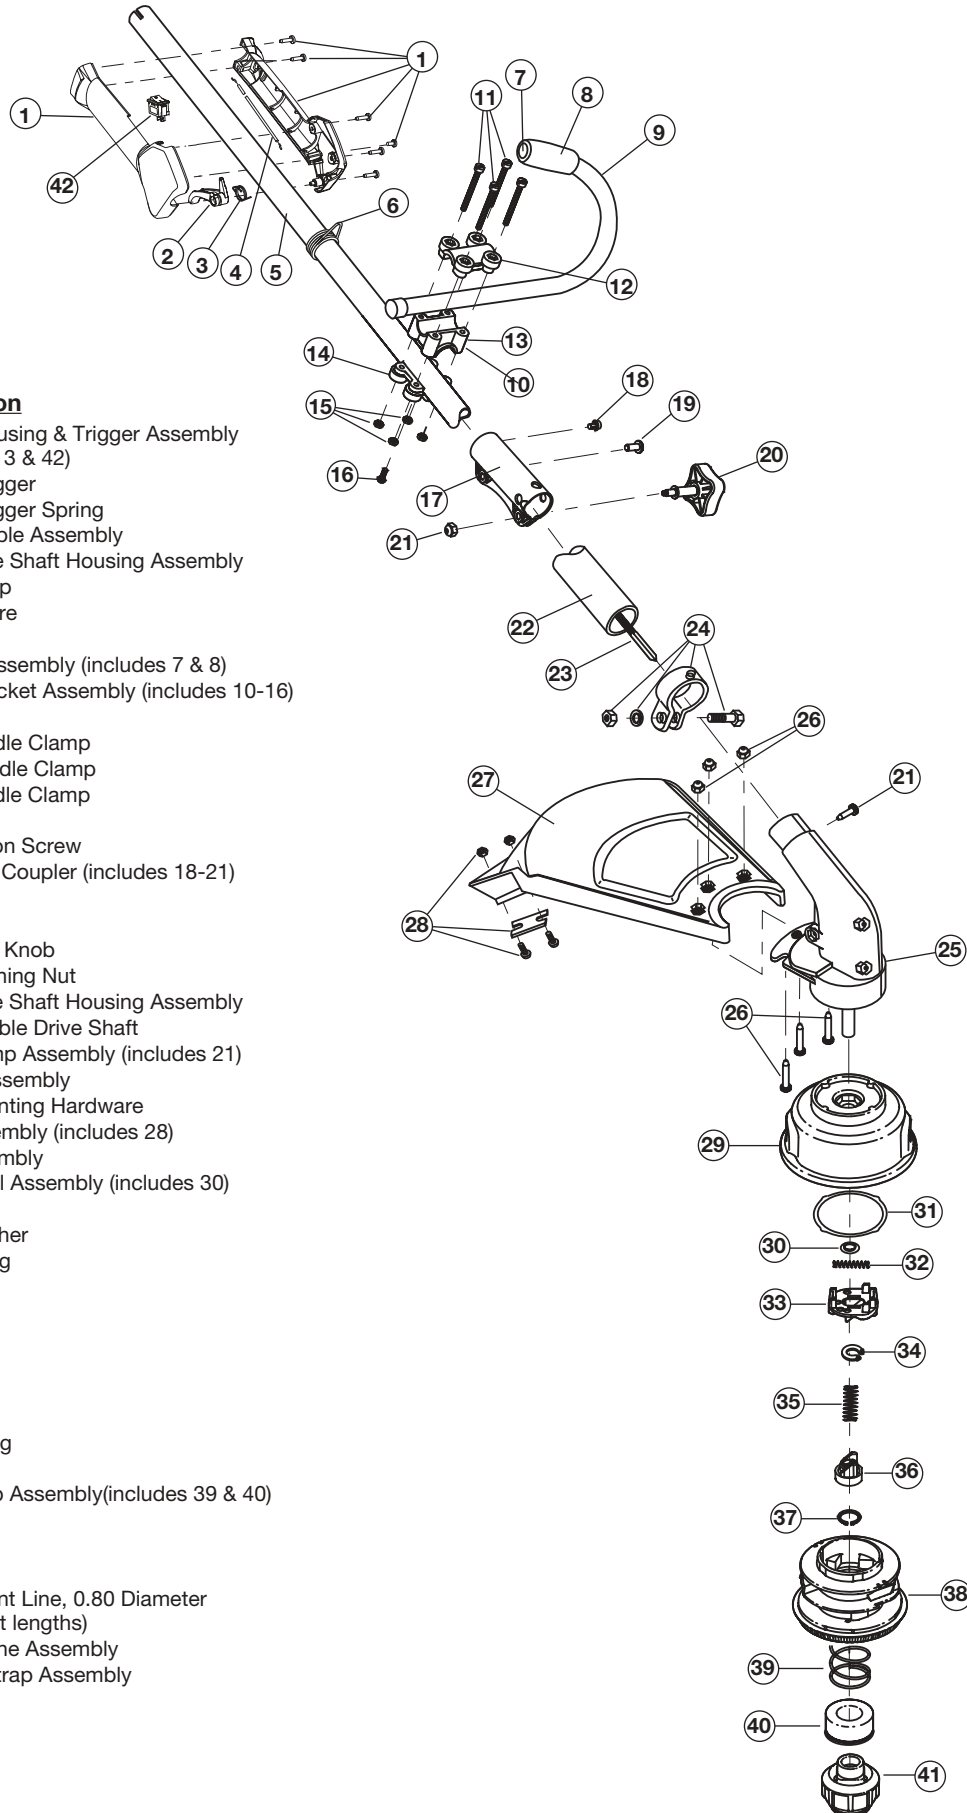

* Items Not Shown

BOOM AND TRIMMER PARTS - MODEL 775r

2-CYCLE GAS TRIMMER

PPN- 41FD775A034

Item	Part No.	Description
1	753-04234	Throttle Housing & Trigger Assembly (includes 2, 3 & 42)
3	791-182803	Throttle Trigger
2	791-182690	Throttle Trigger Spring
4	753-04405	Throttle Cable Assembly
5	753-04236	Upper Drive Shaft Housing Assembly
6	791-610327	Harness Clip
7	791-612021	Tube Closure
8	791-612831	Grip
9	791-180687	J-Handle Assembly (includes 7 & 8)
10	791-683295	Handle Bracket Assembly (includes 10-16)
11	791-181811	Screw
12	791-181812	Upper Handle Clamp
13	791-181813	Middle Handle Clamp
14	791-181814	Lower Handle Clamp
15	791-181815	Nut
16	791-145569	Anti-Rotation Screw
17	791-181616	Split Boom Coupler (includes 18-21)
18	791-182057	Screw
19	791-181617	Bolt
20	791-181618	Adjustment Knob
21	791-181886	Knob Retaining Nut
22	791-180340	Lower Drive Shaft Housing Assembly
23	791-181166	Lower Flexible Drive Shaft
24	791-153597	Lower Clamp Assembly (includes 21)
25	791-181566	Gearbox Assembly
26	791-180547	Shield Mounting Hardware
27	791-180548	Shield Assembly (includes 28)
28	791-180553	Blade Assembly
29	791-181457	Outer Spool Assembly (includes 30)
30	791-181458	Retainer
31	791-181561	Thrust Washer
32	791-181459	Small Spring
33	753-04257	Slider
34	791-181532	E-Clip
35	791-181531	Spring
36	791-181462	Plunger
37	791-181463	C-Clip
38	791-181464	Inner Reel
39	791-181465B	Large Spring
40	791-181467	Foam Seal
41	791-181468B	Bump Knob Assembly (includes 39 & 40)
42	791-182405	Switch