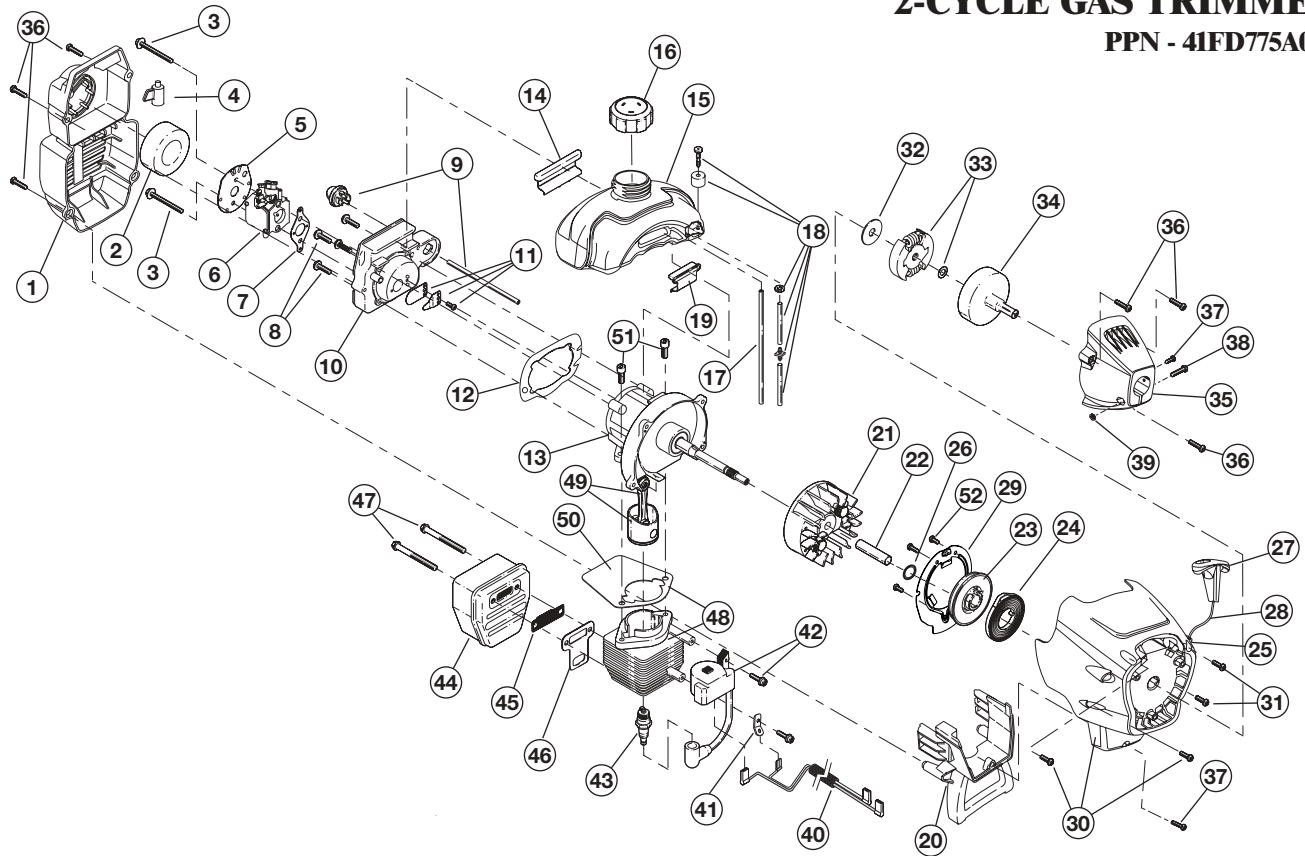

ENGINE PARTS - MODEL 775r 2-CYCLE GAS TRIMMER

PPN - 41FD775A034

Item	Part No.	Description	Item	Part No.	Description
1	753-1192	Air Cleaner/Muffler Cover Assembly (includes 2 & 36)	30	753-04495	Starter Housing Assembly (includes 23-29, 31 & 52)
2	791-180350B	Air Cleaner Filter	31	791-181862	Housing Screw
3	791-180351	Carburetor Mounting Screw Assembly	32	791-182368	Clutch Washer
4	753-04227	Choke Extension	33	791-182369	Clutch Rotor Assembly
5	753-1194	Choke Plate	34	791-153592	Clutch Drum Assembly
6	753-04338	Carburetor Assembly (includes 7 & 18)	35	753-04497	Clutch Cover Assembly (includes 36-39)
7	791-610675	Carburetor Gasket	36	791-181345	Cover Screw
8	791-181860	Carb Mount Screw	37	791-182519	Anti-Rotation Screw
9	791-683974B	Primer and Hose Assembly	38	753-04003	Clamping Screw
10	753-1196	Carb Mount Assembly (includes 8, 11 & 12)	39	791-180217	Clamping Nut
11	791-684451	Reed Assembly	40	791-182798	Wire Leads and Sleeve
12	753-1208	Carburetor Mount Gasket	41	791-611063	Ground Tab
13	753-04401	Crank Case Service Assembly (includes 8)	42	753-04336	Module Assembly
14	791-612134	Rear Mounting Pad	43	791-610311B	Spark Plug
15	753-04493	Fuel Tank Assembly (includes 16-18)	44	791-182066	Muffler Assembly (includes 45-47)
16	791-182438	Fuel Cap Assembly	45	791-182747	Spark Arrestor Screen
17	791-181068	Fuel Return Line	46	753-04159	Exhaust Gasket
18	791-683398	Fuel Line Assembly	47	791-147575	Muffler Mounting Bolt Assembly
19	791-145308	Front Mounting Pad	48	753-04323	Cylinder Assembly (includes 50 & 51)
20	791-182064	Shroud Extension & Stand (includes 36)	49	753-04367	Piston and Rod Assembly
21	791-182736	Flywheel Assembly	50	753-1197	Cylinder Gasket
22	791-181525	Spacer	51	791-182723	Cylinder Bolt
23	753-04459	Recoil Pulley	52	753-1202	Screw
24	753-04286	Recoil Spring	*	791-180090	O.E.M. Carburetor Repair Kit
25	753-1200	Rope Guide	*	791-180091	Gasket Diaphragm Repair Kit
26	791-181247	Pulley Retainer	*	753-1209	Piston Ring Set
27	791-181079	Pull Handle	*	753-04404	Short Block Assembly (includes 8, 13, 43, & 48-51)
28	791-613103	Rope	*	791-181599	Clutch Springs (Qty. 2)
29	753-1201	Pressure Plate Assembly (includes 36)			

* Items Not Shown