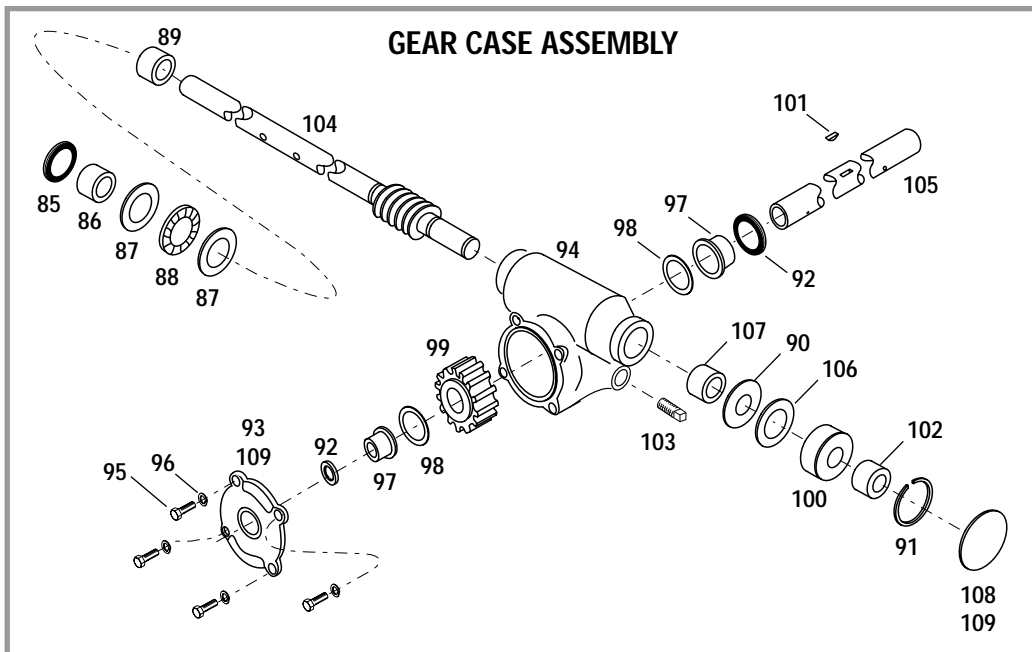

S/N: 420461100101-420461199999
420501100101-420501199999

AUGER ASSEMBLY

Ref. #	Part #	Description	Qty.	Ref. #	Part #	Description	Qty.
1	1724791	Push-On Cap	1	56	1200033	Key, 3/16 x 3/4	1
2	1735868	Knob.....	1	57	1733185	Square Set Screw, 5/16-18 x 5/8	2
3	1890945	Flat Washer, 3/8	1	58	1750703	Belt Guide.....	2
4	1749283	Chute Control Crank	1	59	1714243	Nylon Bushing.....	1
5	1185147	Cotter Pin, 3/32 x 5/8	2	60	1185984	Flange Nut	1
7	1177625	Roll Pin, 1/8 x 3/4	2	61	1753356	Sleeve.....	1
8	1773919	Chute Control Shaft	1	62	1752460	Shim.....	3
9	1918480	Crank Support.....	1	63	1917356	V-Belt	1
10	1724870	Worm Gear.....	1	64	1755282	Auger Sheave	1
11	1186329	Hex Flange Screw, 5/16-18 x 3/4	1	65	1757859	Logo Decal	1
12	1724885	Drive Pin, 3/32 x 3/4.....	1	66	1714782	Swivel Block	1
13	1735869	Gear Support.....	1	69	1724491	Hex Flange Screw, 5/16-18 x 3/4	4
14	1100255	Flat Washer, 5/16	1	74	1719271	Shim Washer.....	1
15	1732499	Locknut, 5/16-18	8	75	1737957	Nylon Washer.....	2
16	1100068	Hex hd. Screw, 3/8-16 x 3/4	2	76	1737499	Grip	1
17	1759142	Cap Assembly (Incl. Ref. 18).....	1	77	1723643	Adjusting Lever	1
18	1750692	Warning Decal.....	1	78	1771274	Chute Deflector	1
22	1771723010	Chute	1	79	1737940	Truss Head Bolt, 10-24	3
23	1107383	Flat Washer, 3/8	8	80	1917113	Gear Case Assembly (See exploded view on page 22).....	1
25	1752461	Sems Screw , #10-24 x 7/8	6	81	1757861	Logo Decal	2
26	1772333	Locknut, #10-24	9	202	1757032	Loctite #242, .02 oz.	NI
27	1103959	Flat Washer, #10	6	85	1185224	Oil Seal	1
28	1724869	Hold Down Clip	3	86	1185374	Needle Bearing	1
30	1103195	Hex hd. Screw, 5/16-18 x 5/8	3	87	1185841	Thrust Race	2
31	1185809	Ball Bearing.....	1	88	1185431	Thrust Bearing	1
32	1739488	Bearing Retainer.....	1	89	1741774	Spacer	1
33	1917462	Collector (auger/impeller) Housing Assembly (Incl. Ref. 34).....	1	90	1185842	Washer	1
34	1750691	Warning Decal.....	1	91	1118726	Internal Retaining Ring	1
35	1750969	Plug.....	2	92	1773207	Oil Seal	2
36	1734398	Locknut,1/4-20	6	93	1773170001	Gear Case Cover	1
37	1186126	Carriage Bolt, 3/8-16 x 3/4.....	4	94	1735894001	Gear Case (case only)	1
38	1186391	Flange Locknut, 5/16-18.....	5	95	1741832	Screw, 1/4-20 x 5/8	4
39	1712059	Carriage Bolt, 5/16-18 x 1/2.....	5	96	1100241	Lockwasher, 1/4	4
40	1749282001	Scraper Blade	1	97	1185728	Flange Bearing	2
41	1728567010	Skid Shoe.....	2	98	1185815	Thrust Race	2
42	1733398	Locknut, 3/8-16	8	99	1720933	Worm Gear, 20T	1
43	1720922	Support Bearing	2	100	1720763	Spacer	1
44	1185846	Flange Bushing.....	2	101	1100276	Woodruff Key, 1/4 x 7/8	1
45	1100257	Flat Washer, 1/2	2	102	1185568	Needle Bearing	1
46	1100245	Lockwasher, 1/2	2	103	1105620	Pipe Plug, 1/4-18	1
47	1100053	Hex Hd. Screw, 1/2-13 x 3/4.....	2	104	1740468	Impeller Shaft	1
48	1111599	Hex Hd. Screw, 1/4-20 x 5/8.....	6	105	1917108	Auger Shaft	1
49	1185816	Special Washer.....	8	106	1185840	Thrust Race	1
50	1918434001	Left Auger Blade.....	1	107	1741775	Spacer	1
51	1918435001	Right Auger Blade	1	108	1112634	Welsh Plug	1
52	1750515	Shear Bolt, 5/16-18	2	109	†	Sealant	A/R
53	1740462001	Impeller	1	---	1700182	Gear Lube, EP 90, 8 Oz. Tube	NI
54	1185348	Roll Pin, 1/4 x 1-1/4	1				

NI Item not included with unit. Order separately.

† Use General Electric SILMATE #RTV 1473 or equivalent.

A/R As required.