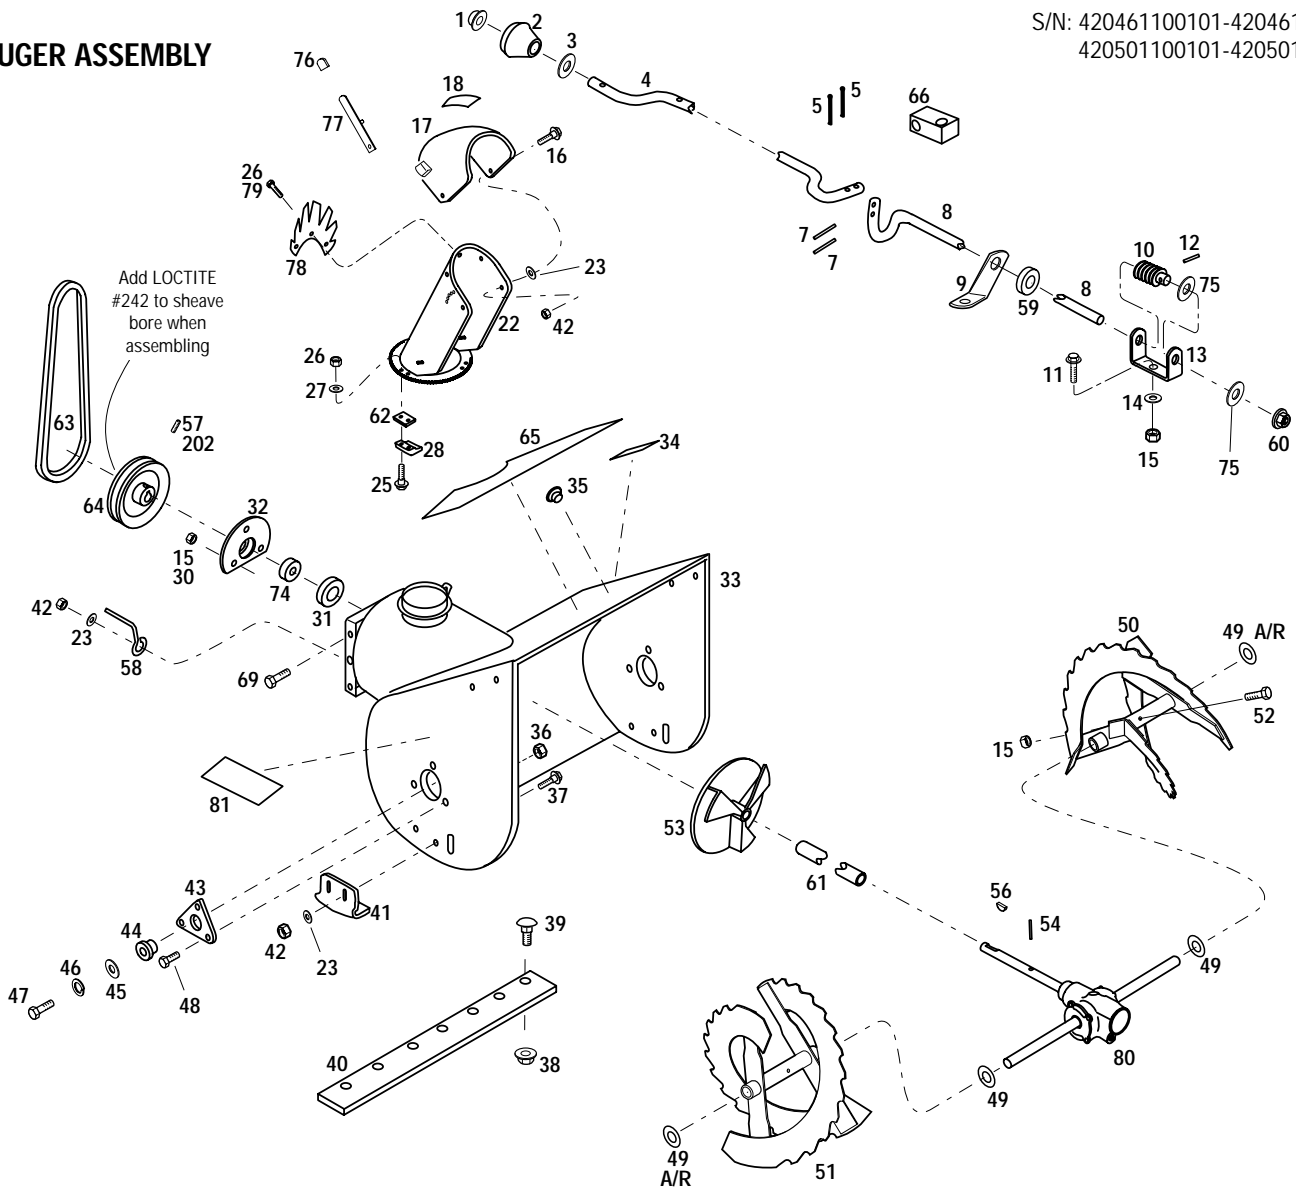

S/N: 420461100101-420461199999
420501100101-420501199999

AUGER ASSEMBLY

Ref. #	Part #	Description	Qty.	Ref. #	Part #	Description	Qty.
1	1724791	Push-On Cap	1	56	1200033	Key, 3/16 x 3/4	1
2	1735868	Knob.....	1	57	1733185	Square Set Screw, 5/16-18 x 5/8	2
3	1890945	Flat Washer, 3/8	1	58	1750703	Belt Guide.....	2
4	1749283	Chute Control Crank	1	59	1714243	Nylon Bushing.....	1
5	1185147	Cotter Pin, 3/32 x 5/8	2	60	1185984	Flange Nut	1
7	1177625	Roll Pin, 1/8 x 3/4	2	61	1753356	Sleeve.....	1
8	1773919	Chute Control Shaft	1	62	1752460	Shim.....	3
9	1918480	Crank Support.....	1	63	1917356	V-Belt	1
10	1724870	Worm Gear.....	1	64	1755282	Auger Sheave	1
11	1186329	Hex Flange Screw, 5/16-18 x 3/4	1	65	1757859	Logo Decal	1
12	1724885	Drive Pin, 3/32 x 3/4.....	1	66	1714782	Swivel Block	1
13	1735869	Gear Support.....	1	69	1724491	Hex Flange Screw, 5/16-18 x 3/4	4
14	1100255	Flat Washer, 5/16	1	74	1719271	Shim Washer.....	1
15	1732499	Locknut, 5/16-18	8	75	1737957	Nylon Washer.....	2
16	1100068	Hex hd. Screw, 3/8-16 x 3/4	2	76	1737499	Grip	1
17	1759142	Cap Assembly (Incl. Ref. 18).....	1	77	1723643	Adjusting Lever	1
18	1750692	Warning Decal.....	1	78	1771274	Chute Deflector	1
22	1771723010	Chute	1	79	1737940	Truss Head Bolt, 10-24	3
23	1107383	Flat Washer, 3/8	8	80	1917113	Gear Case Assembly (See exploded view on page 22).....	1
25	1752461	Sems Screw , #10-24 x 7/8	6	81	1757861	Logo Decal	2
26	1772333	Locknut, #10-24	9	202	1757032	Loctite #242, .02 oz.	NI
27	1103959	Flat Washer, #10	6	85	1185224	Oil Seal	1
28	1724869	Hold Down Clip	3	86	1185374	Needle Bearing	1
30	1103195	Hex hd. Screw, 5/16-18 x 5/8	3	87	1185841	Thrust Race	2
31	1185809	Ball Bearing.....	1	88	1185431	Thrust Bearing	1
32	1739488	Bearing Retainer.....	1	89	1741774	Spacer	1
33	1917462	Collector (auger/impeller) Housing Assembly (Incl. Ref. 34).....	1	90	1185842	Washer	1
34	1750691	Warning Decal.....	1	91	1118726	Internal Retaining Ring	1
35	1750969	Plug.....	2	92	1773207	Oil Seal	2
36	1734398	Locknut,1/4-20	6	93	1773170001	Gear Case Cover	1
37	1186126	Carriage Bolt, 3/8-16 x 3/4.....	4	94	1735894001	Gear Case (case only)	1
38	1186391	Flange Locknut, 5/16-18.....	5	95	1741832	Screw, 1/4-20 x 5/8	4
39	1712059	Carriage Bolt, 5/16-18 x 1/2.....	5	96	1100241	Lockwasher, 1/4	4
40	1749282001	Scraper Blade	1	97	1185728	Flange Bearing	2
41	1728567010	Skid Shoe.....	2	98	1185815	Thrust Race	2
42	1733398	Locknut, 3/8-16	8	99	1720933	Worm Gear, 20T	1
43	1720922	Support Bearing	2	100	1720763	Spacer	1
44	1185846	Flange Bushing.....	2	101	1100276	Woodruff Key, 1/4 x 7/8	1
45	1100257	Flat Washer, 1/2	2	102	1185568	Needle Bearing	1
46	1100245	Lockwasher, 1/2	2	103	1105620	Pipe Plug, 1/4-18	1
47	1100053	Hex Hd. Screw, 1/2-13 x 3/4.....	2	104	1740468	Impeller Shaft	1
48	1111599	Hex Hd. Screw, 1/4-20 x 5/8.....	6	105	1917108	Auger Shaft	1
49	1185816	Special Washer.....	8	106	1185840	Thrust Race	1
50	1918434001	Left Auger Blade.....	1	107	1741775	Spacer	1
51	1918435001	Right Auger Blade	1	108	1112634	Welsh Plug	1
52	1750515	Shear Bolt, 5/16-18	2	109	†	Sealant	A/R
53	1740462001	Impeller	1	---	1700182	Gear Lube, EP 90, 8 Oz. Tube	NI
54	1185348	Roll Pin, 1/4 x 1-1/4	1				

NI Item not included with unit. Order separately.

† Use General Electric SILMATE #RTV 1473 or equivalent.

A/R As required.