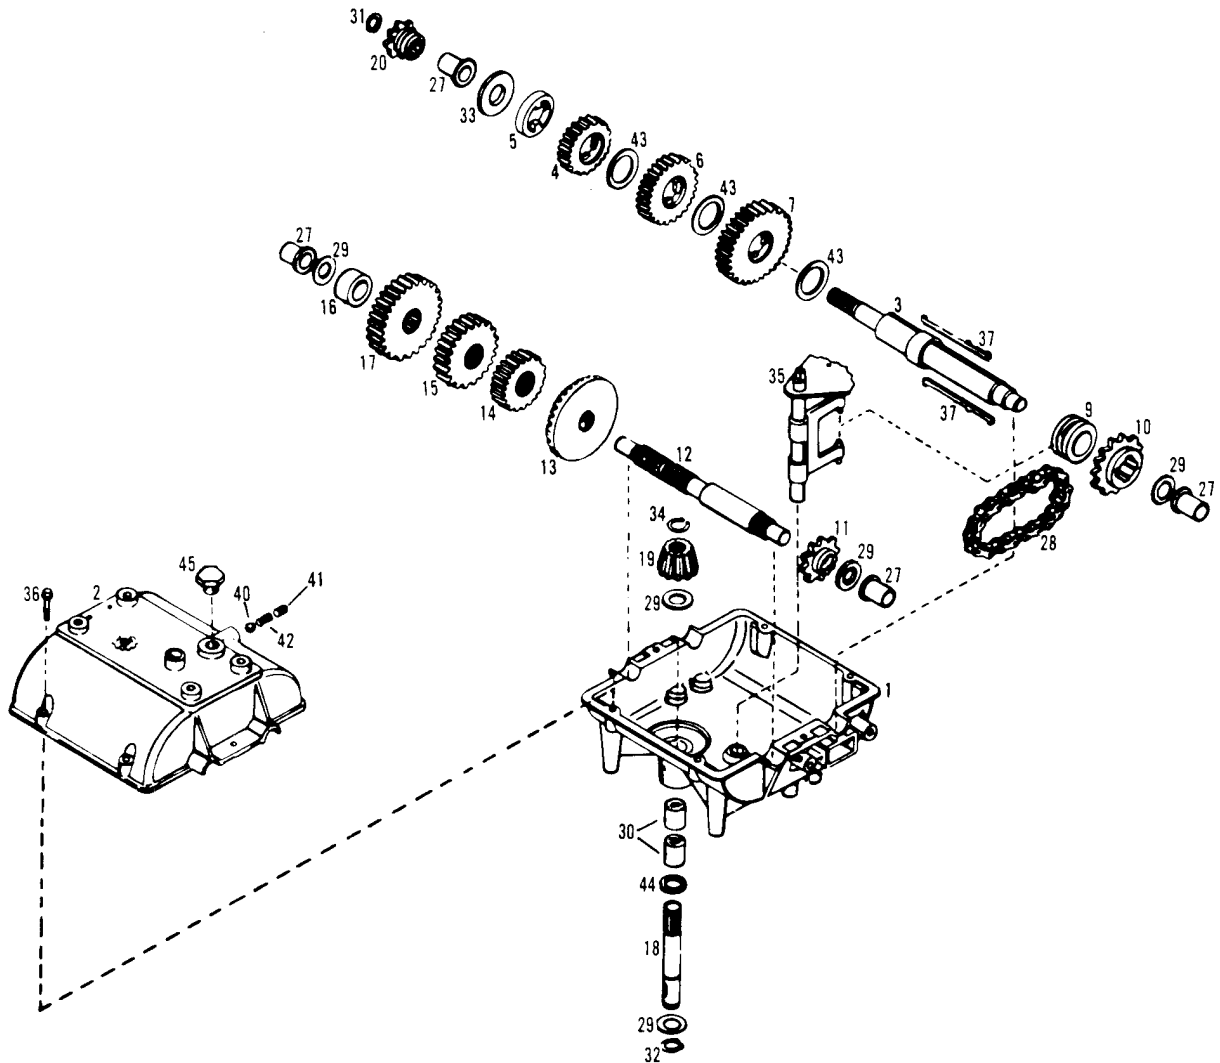

NI Item not included with unit. Order separately.

† Use General Electric SILMATE #RTV 1473 or equivalent.

A/R As required.

Parts List

Models 42046 and 42050

TRANSMISSION ASSEMBLY — PEERLESS MODEL 700—005

S/N: 420461100101-420461199999
420501100101-420501199999