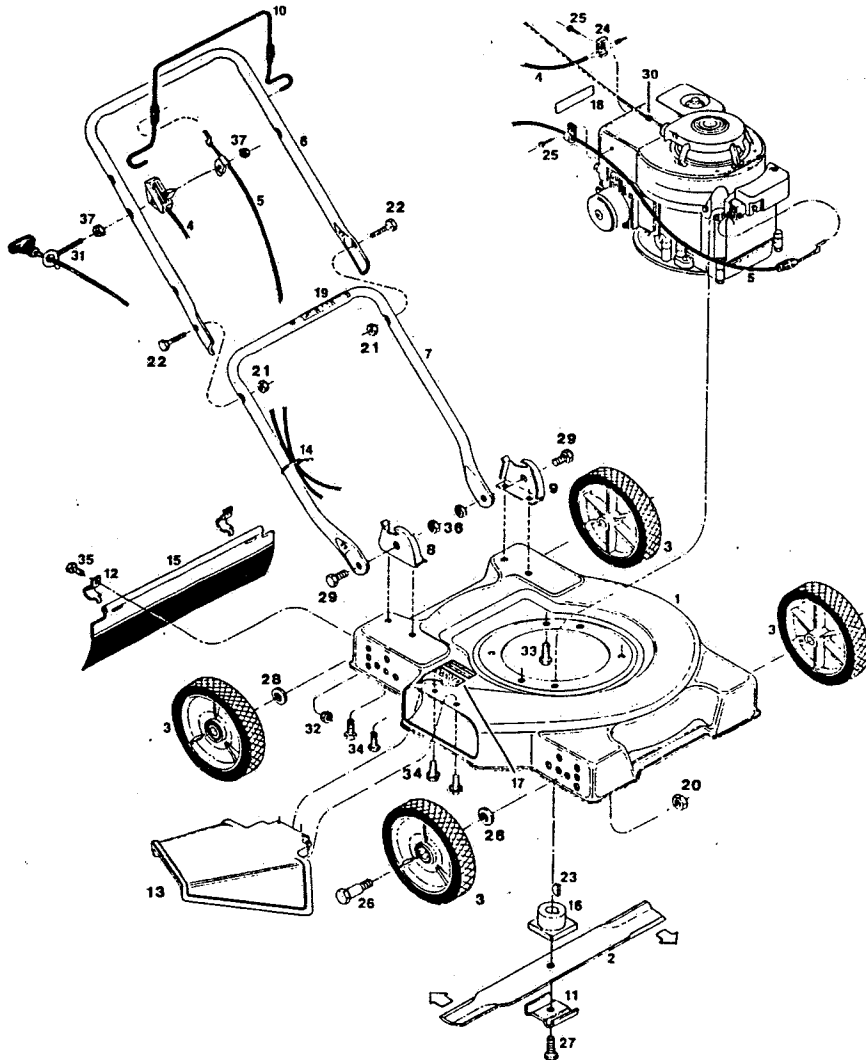

MODEL 42K
3.5 HP 19" Side Discharge Mower - Knockdown
Grass Catcher Model GC6AA
P/N 161018
P/N Repl. Bag 161158

INDEX NO.	PART NO.	DESCRIPTION
1	022269	Deck 19"
2	030023	Blade - 19" Flat
3	043000	Wheel 7" Plastic
4	051219	Control - Throttle Plastic
5	052142	Cable - Engine/Blade Control
6	071076	Handle - Upper
7	071563	Handle - Lower
8	088369	Handle Bracket - Right Hand
9	088377	Handle Bracket - Left Hand
10	109389	Bail - Engine/Blade Control
11	106336	Washer - Blade Adapter
12	106914	Clip - Trailing Shield
13	394619	Chute Deflector Assembly
14	110379	Cable Tie
15	114389	Trailing Shield
16	133231	Blade Adapter
17	144063	Decal - C.P.S.C. Danger
18	009415	Decal - Blade Warning
19	715557	Decal - Starting Instructions
20	156406	Locknut 3/8-16 Flange Lock
21	616342	Nut - 3/8-18 Center Lock
22	157958	Bolt - 5/16-18 x 1-1/2
23	150276	Woodruff Key #6
24	150318	Cable Clamp
25	150623	Self Tap Screw #10 x 5/8
26	150060	Shoulder Bolt - Wheel
27	162024	Bolt-Blade 3/8-24 x 1-1/4 Gr.8
28	715607	Washer - Belleville
29	525121	Bolt - 3/8-16 x 5/8
30	152074	Rope Stop
31	152629	Rope Guide
32	452318	Nut #10-24 Hx Nylon Insert
33	457168	Bolt - Hex Head Self Tap 3/8-16 x 7/8
34	457499	Bolt - Self Tap 1/4-20 x 5/8
35	458687	Bolt #10-24 x 1/2
36	451492	Nut - 3/8-16 Flange Center Lock
37	715037	Nut - Keps 1/4-20

- This parts list covers several different mower models; not all of the parts listed may be used on the particular model you are working with.
- When servicing use only **Genuine Factory Replacement Parts (OEM)** that are specifically designed for the particular model that you are working with.
- Parts are right or left hand as viewed from the operator's position.
- Model specifications are subject to change without prior notice.
- **Do not operate** the mower unless all parts are attached and in good working order.
- Lawn mower deck and/or other painted parts differing in color may be substituted without notice.