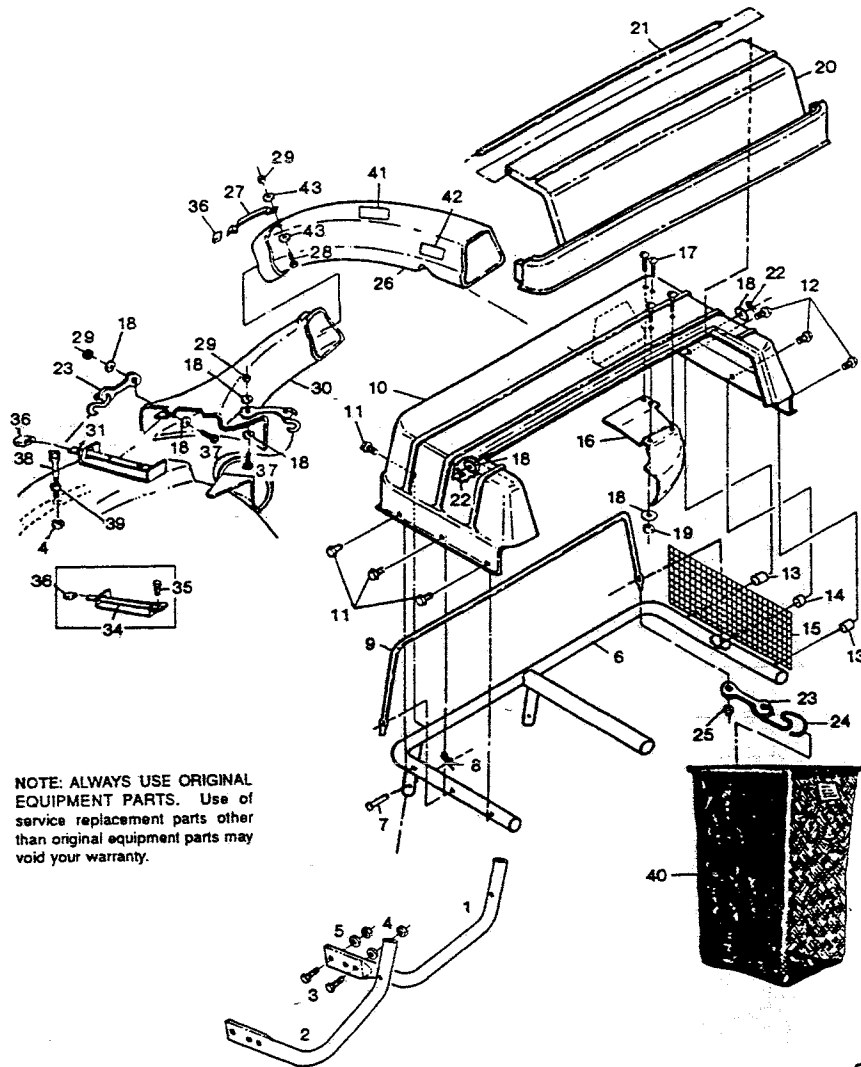

PARTS LIST - GRASS CATCHER

Index No.	Part No.	Description	Index No.	Part No.	Description
1	012500	Bracket - Mounting RH	23	176453	Strap - rubber w/metal hook
2	012492	Bracket - Mounting LH	24	020560	Hook - hold-down
3	382143	Bolt - Hex 5/16-18 x 1 (Grade 8)	25	382119	Nut - push
4	616342	Nut - Hex 5/16-18 Center lock	26	114272	Tube - discharge, upper
5	382135	Washer - Flat 5/16	27	020339	Latch - upper tube
6	020347	Frame - bag support	28	715052	Bolt - Hex 1/4-20 x 3/4
7	489013	Pin - clevis	29	616375	Nut - Hex 1/4-20 ctr. lock
8	616227	Hairpin Cotter	30	114645	Chute - lower, 43 inch deck
9	020362	Rod - support	087361		*Chute - lower, 46 inch deck
10	114298	Cover - grass catcher	31	098558	Lever - chute latch 43 inch deck
11	450858	Screw - tapflat 1/4-20 x 3/4	34	088054	Lever - chute latch 46 inch deck
12	382085	Screw - tapflat 1/4-20 x 1 1/2	35	159483	Screw - tap 5/16-18 x 1/2
13	382093	Spacer	36	110130	Tip - latch lever
14	382101	Spacer	37	715292	Bolt - hex 1/4-20 x 1
15	114314	Screen - Vent	38	159814	Bolt-eye 5/16-18 x 2
16	114306	Baffle - grass deflector	39	150136	Nut - hex Keps 5/16-18
17	159491	Screw - slotted 1/4-20 x 5/8	40	161166	Bag - grass collector, w/frame
18	460923	Washer - flat 1/4	41	005751	Decal - DANGER
19	715037	Nut - hex Keps 1/4-20	42	187328	Decal - Full Indicator
20	114322	Lid - grass catcher	43	159509	Washer
21	020867	Rod - pivot			
22	382127	Pin - cotter			

*This chute is not included in kit. It is shipped with Model 720 riding mower.

NOTE: ALWAYS USE ORIGINAL EQUIPMENT PARTS. Use of service replacement parts other than original equipment parts may void your warranty.