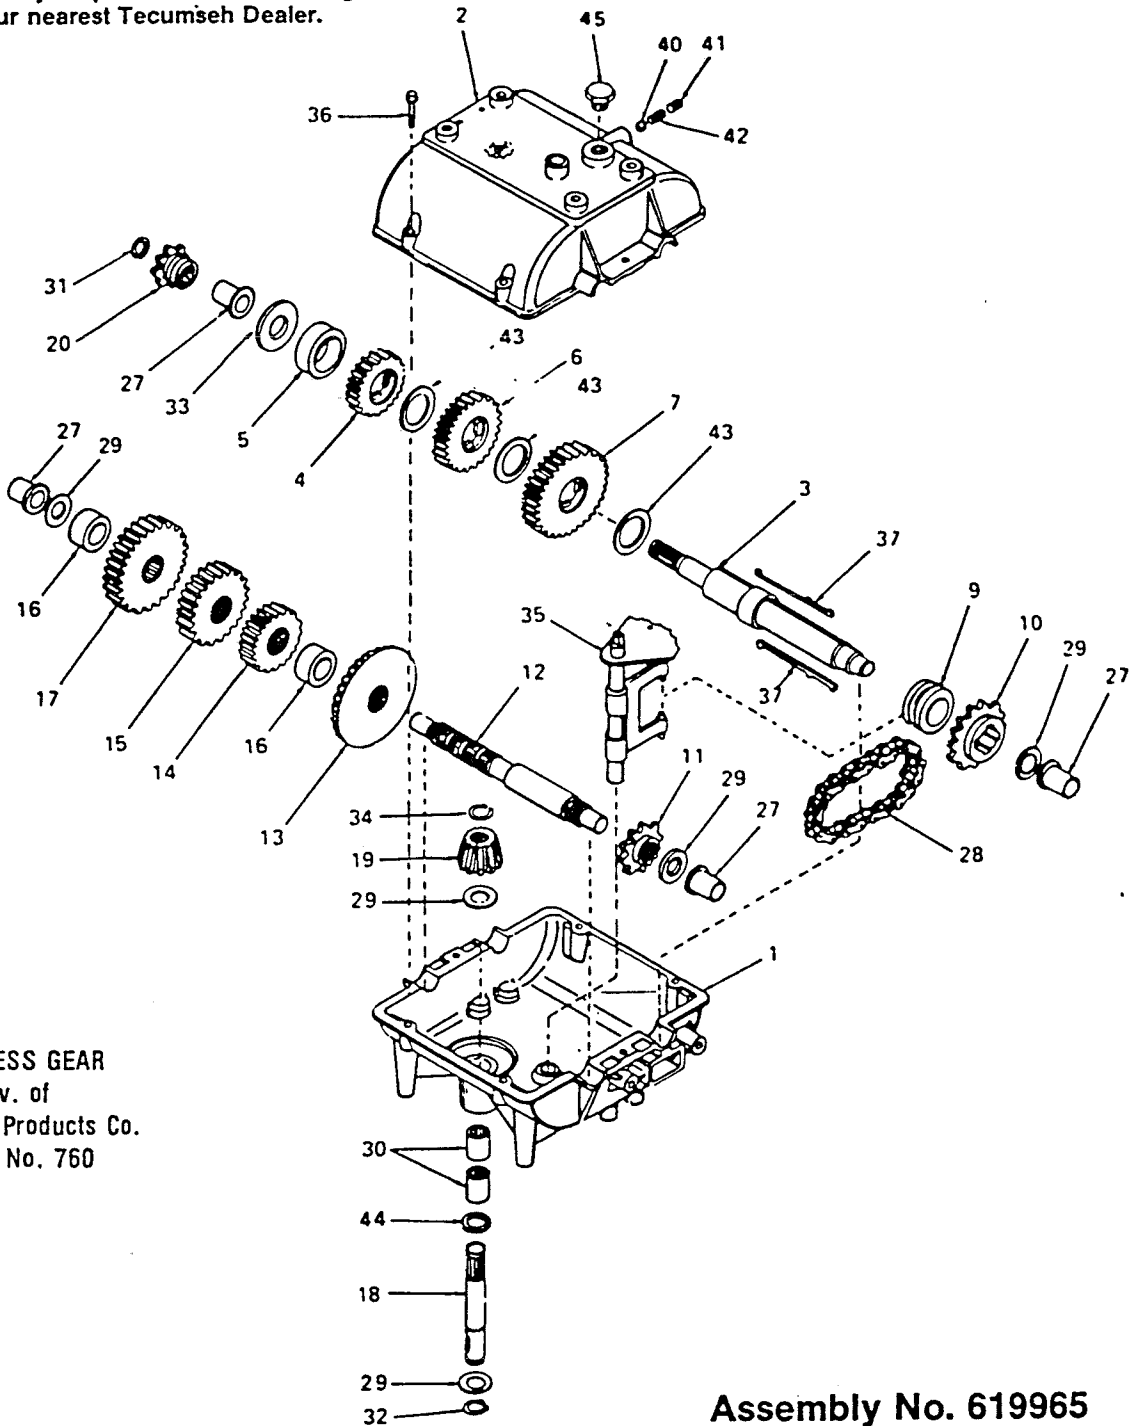

8 HP Rear Tine Tiller

44-03454D

WHEEL DRIVE TRANSMISSION

If you should require parts for this transmission, look in the Yellow Pages of your phone book under "Engines-Gasoline" for your nearest Tecumseh Dealer.

PEERLESS GEAR
Div. of
Tecumseh Products Co.
Model No. 760

Assembly No. 619965

Ref. No.	Part No.	Part Name	Ref. No.	Part No.	Part Name	Ref. No.	Part No.	Part Name
1	770061	Case, Transmission	14	778136	Gear, Spur (15 teeth)	32	792035	Ring, Retaining
2	772083	Cover, Transmission	15	778127A	Gear, Spur (25 teeth)	33	780109	Washer
3	776164	Shaft, Output	16	786071	Spacer	34	788040	Ring, Retaining
4	778122A	Gear, Spur (22 teeth)	17	778128A	Gear, Spur (28 teeth)	35	784270	Rod & Fork Assy., Shift
5	786072	Spacer	18	776135	Shaft, Input	36	792073	Screw, Hex hd. taptite, 1/4-20 x 1-1/4
6	778123A	Gear, Spur (25 teeth)	19	778113A	Bevel Pinion, Input	37	792089A	Key
7	778125	Gear, Spur (35 teeth)	20	786047	Sprocket (8 teeth)	40	792077	Ball, Steel, 5/16"
9	784266	Collar, Shift	27	780105	Bushing, Flanged	41	792078	Screw, Set, 3/8-16 x 3/8
10	786083	Sprocket (18 teeth)	28	786081	Chain, Roller No. 41 chain, 24 links	42	792079	Spring
11	786082	Sprocket (9 teeth)	29	780072	Race, Thrust	43	780108	Washer, Thrust
12	776134	Shaft, Counter	30	780086	Bearing, Needle	44	792001	"O" Ring
13	778137	Gear, Bevel (42 teeth)	31	792072	Ring, Retaining	45	792074	Plug