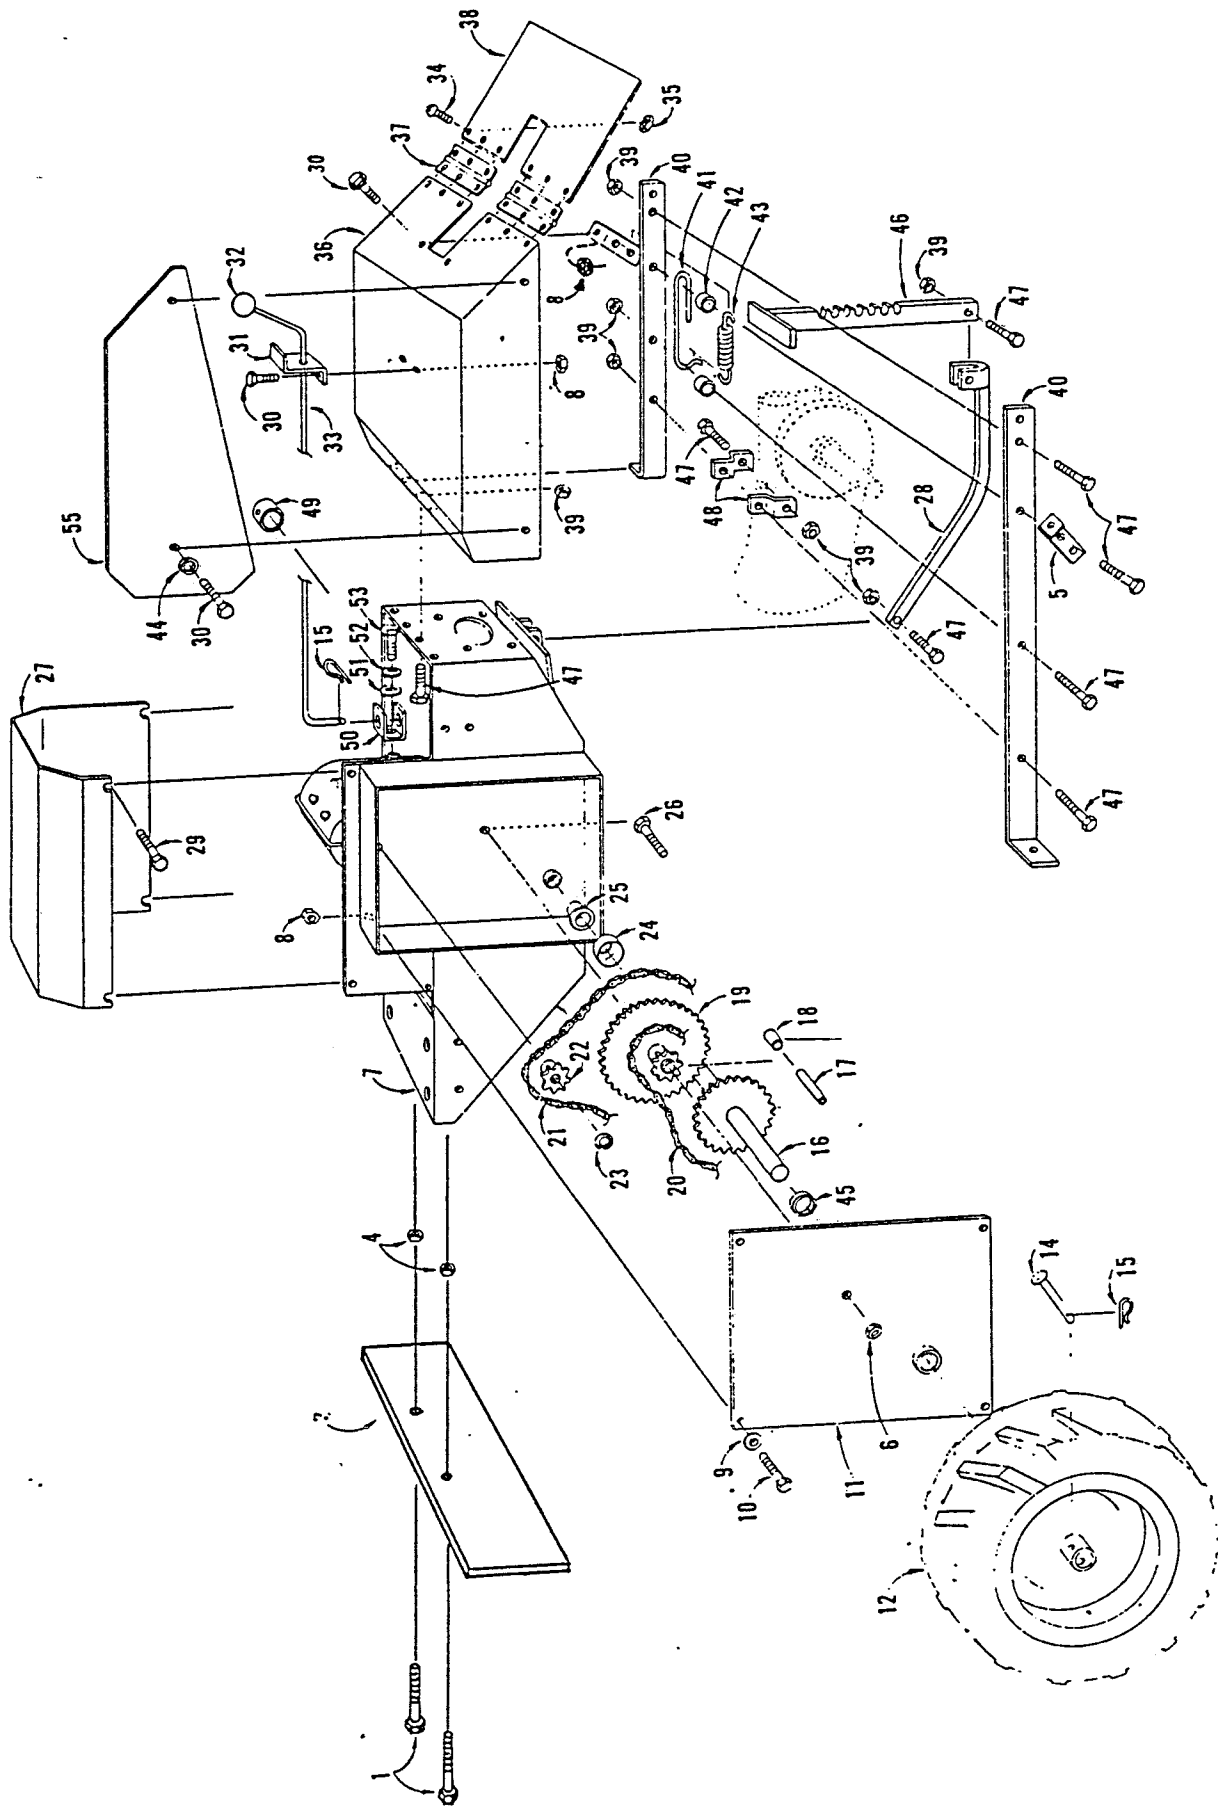

8 HP Rear Tine Tiller

44-03454D

Parts List

KEY NO.	PART NO.	DESCRIPTION	KEY NO.	PART NO.	DESCRIPTION
1.		Engine Briggs 8 HP (See Briggs Dir.)	40.	620203	Spring-Pull Bar
2.	616284	Key .250 Square	41.	620187	Spacer-Pull Bar Lock
3.	617639	Pulley	42.	619221	Grip-Handle Bar
4.	623868	Belt-Tine Drive	43.	617878	Spacer-Idler
5.	619866	Belt Keeper	44.	572198	Handle Bar Weldment
6.	615724	Washer	45.	622977	Throttle Control
7.	615948	Bolt	46.	616052	Screw 10-24 x 2.00
8.	623967	Spring-Idler Return	47.	616615	Nut 10-24 Centerlock
9.	572297	Idler Arm	48.	622837	Spring-Idler Return
10.	616367	Idler Pulley	49.	615898	Bolt .375-16 x 1.75
11.	615906	Bolt .375-16 x 2.00	50.	621250	Pulley-Wheel Drive
12.	616870	Pulley	51.	571877	Belt Keeper
13.	624908	Nut .375-16 (Spacer)	52.	620831	Spring-Tine Drive
14.	623918	Spacer .75 O.D. x 1.00 LG	53.	615963	Bolt .437-20 x 2.00
15.	616854	Flat Washer	54.	620195	Knob-Handle Lock
16.	617886	Bushing-Idler Arm	55.	312066	Bolt .312-18 x .75
17.	616342	Nut .312-18 centerlock	56.	615708	Flat Washer .312 Nom.
18.	617811	Flange-Bearing	57.	615807	Bolt .250-20 x 3.00
19.	617795	Bearing Assembly	58.	615591	Bolt .375-16 x 1.00
20.	615831	Bolt .312-18 x 1.25	59.	616862	Spring-Wheel Drive
21.	621284	Cable Assembly - Tine Drive	60.	621276	Cable-Clutch
22.	616276	Key .187 SQ	61.	621235	Pin-Clutch Engage
23.	621607	Belt-Wheel Drive	62.	617126	Pin-Hair
24.	617316	Idler Pulley	63.	616243	Spring
25.	621581	Main Shaft	64.	555607	Clutch Lever-Tine
26.	616268	Snap Ring	65.	555599	Clutch Lever-Wheel
27.	620112	Splined Coupling	66.	616110	Bolt .312-18 x 1.75
28.	615815	Bolt .312-18 x .75	67.	572099	Chassis Weldment
29.	311118	Lockwasher .312 Nom.	68.	572073	Chain Cover-Inside
30.	615534	Woodruff Key	69.	572065	Chain Case
31.	619965	Transmission Assembly	70.	617514	Screw-Self Tap
32.	616375	Nut .250-20 Centerlock	71.	615666	Lockwasher .375 Nom.
33.	620104	Pulley-Wheel Transmission	72.	615740	Bolt .375-16 x 1.50
34.	615922	Bolt .500-13 x 1.75	73.	572305	Idler Arm
35.	617787	Spacer .750 O.D.	74.	571869	Cable Holder
36.	621649	Cable Assem. Wheel Dr.	75.	621003	Clip - Cable
37.	555615	Pull Bar Weldment	76.	615492	Set Screw 5/16"
38.	572057	Saddle-Handle Mount	77.	615484	Set Screw 1/4"
39.	616581	Nut .500-13 Centerlock	78.	623892	Collar Shaft Retaining

8 HP Rear Tine Tiller

44-03454D