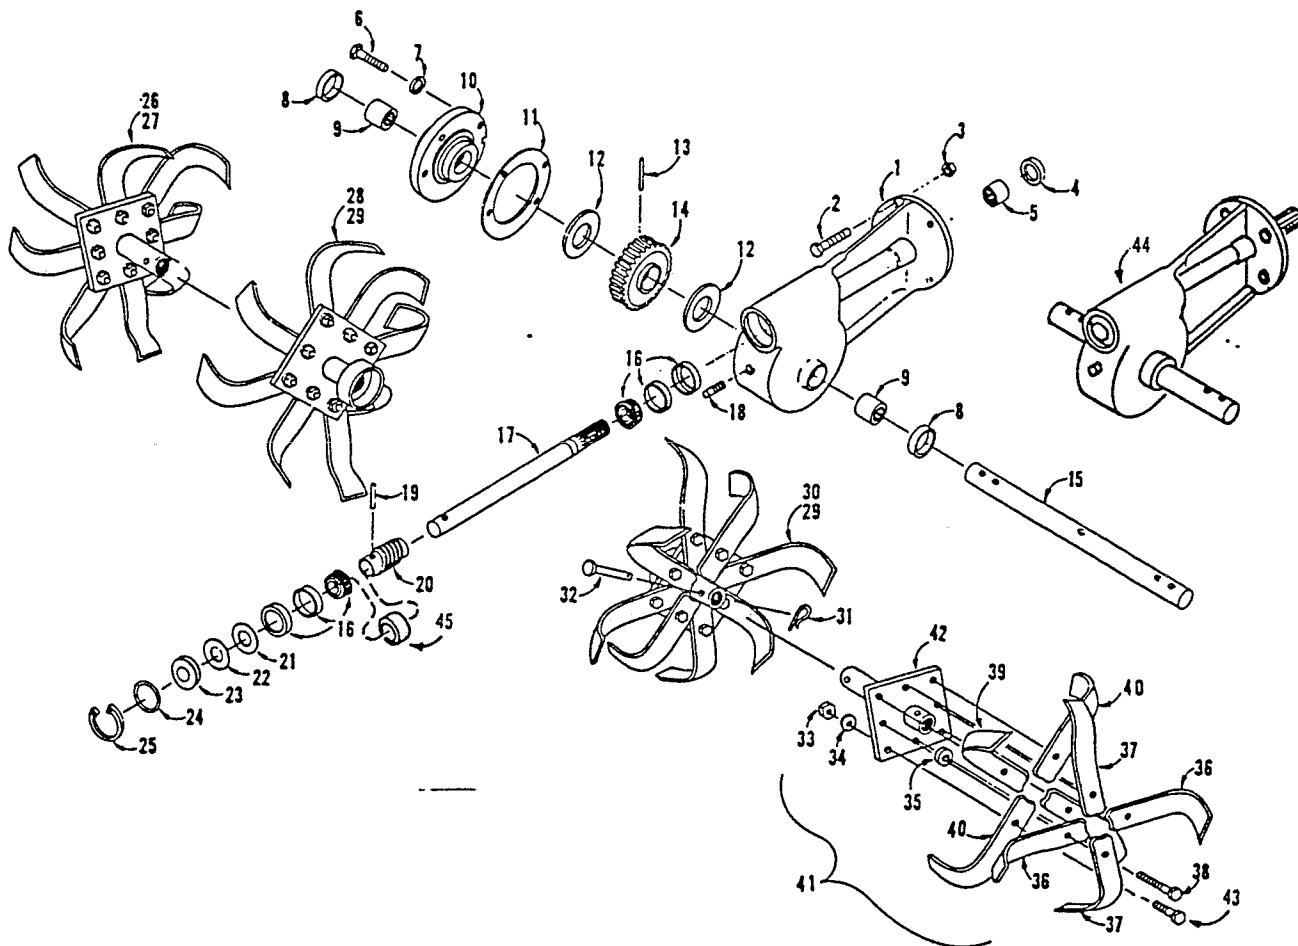

# 8 HP Rear Tine Tiller 44-03454D

KEY NO.	PART NO.	DESCRIPTION
1.	519785	Trans. Cast. w/Brngs & Seals
2.	457176	Bolt .375-16 x 1.25 Hex
3.	624908	Nut .375-16 Center Lock
4.	616383	Oil Seal - Worm Shaft
5.	616524	Bearing-Needle-Worm Shaft
6.	617019	Bolt .312-18 x .88 Hex
7.	615575	Lockwasher .312 Nom.
8.	616391	Oil Seal - Axle
9.	617241	Bearing-Needle-Axle
10.	616391	Cover Plate w/Bearing & Seal
11.	617035	Gasket
12.	616417	Thrust Washer
13.	616466	Drive-Lok Pin .375 x 2.00
14.	624452	Worm Wheel
15.	623744	Axle
16.	545582	Tapered Bearing Assembly
17.	624478	Worm Shaft
18.	615500	Pipe Plug
19.	616458	Roll Pin .250 dia. x 1.25
20.	624429	Worm
21.	621334	SHIM .003 (As required)
22.	621342	SHIM .005 (As required)