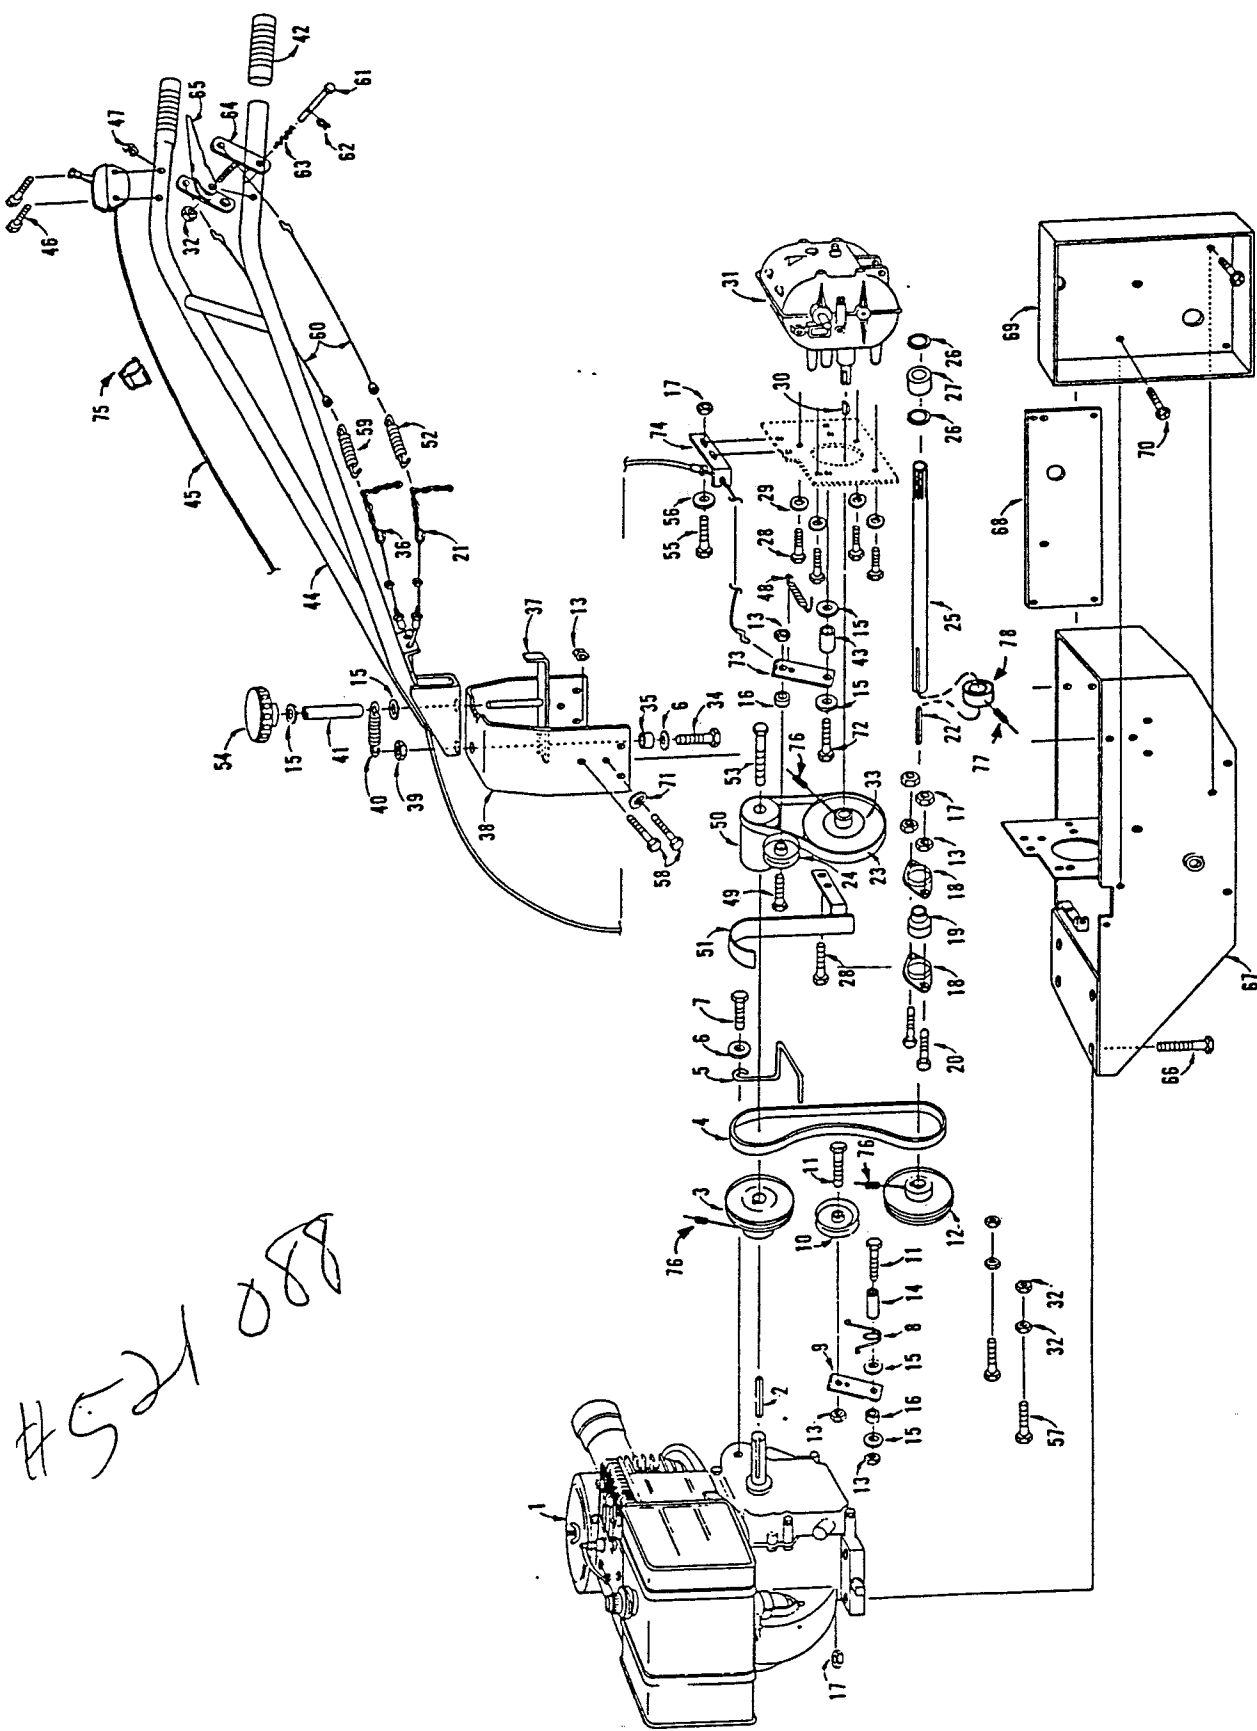

8 HP Rear Tine Tiller 44-03454D

#521 088

8 HP Rear Tine Tiller

44-03454D

Parts List

KEY NO.	PART NO.	DESCRIPTION	KEY NO.	PART NO.	DESCRIPTION
1.		Engine Briggs 8 HP (See Briggs Dir.)	40.	620203	Spring-Pull Bar
2.	616284	Key .250 Square	41.	620187	Spacer-Pull Bar Lock
3.	617639	Pulley	42.	619221	Grip-Handle Bar
4.	623868	Belt-Tine Drive	43.	617878	Spacer-Idler
5.	619866	Belt Keeper	44.	572198	Handle Bar Weldment
6.	615724	Washer	45.	622977	Throttle Control
7.	615948	Bolt	46.	616052	Screw 10-24 x 2.00
8.	623967	Spring-Idler Return	47.	616615	Nut 10-24 Centerlock
9.	572297	Idler Arm	48.	622837	Spring-Idler Return
10.	616367	Idler Pulley	49.	615898	Bolt .375-16 x 1.75
11.	615906	Bolt .375-16 x 2.00	50.	621250	Pulley-Wheel Drive
12.	616870	Pulley	51.	571877	Belt Keeper
13.	624908	Nut .375-16 (Spacer)	52.	620831	Spring-Tine Drive
14.	623918	Spacer .75 O.D. x 1.00 LG	53.	615963	Bolt .437-20 x 2.00
15.	616854	Flat Washer	54.	620195	Knob-Handle Lock
16.	617886	Bushing-Idler Arm	55.	312066	Bolt .312-18 x .75
17.	616342	Nut .312-18 centerlock	56.	615708	Flat Washer .312 Nom.
18.	617811	Flange-Bearing	57.	615807	Bolt .250-20 x 3.00
19.	617795	Bearing Assembly	58.	615591	Bolt .375-16 x 1.00
20.	615831	Bolt .312-18 x 1.25	59.	616862	Spring-Wheel Drive
21.	621284	Cable Assembly - Tine Drive	60.	621276	Cable-Clutch
22.	616276	Key .187 SQ	61.	621235	Pin-Clutch Engage
23.	621607	Belt-Wheel Drive	62.	617126	Pin-Hair
24.	617316	Idler Pulley	63.	616243	Spring
25.	621581	Main Shaft	64.	555607	Clutch Lever-Tine
26.	616268	Snap Ring	65.	555599	Clutch Lever-Wheel
27.	620112	Splined Coupling	66.	616110	Bolt .312-18 x 1.75
28.	615815	Bolt .312-18 x .75	67.	572099	Chassis Weldment
29.	311118	Lockwasher .312 Nom.	68.	572073	Chain Cover-Inside
30.	615534	Woodruff Key	69.	572065	Chain Case
31.	619965	Transmission Assembly	70.	617514	Screw-Self Tap
32.	616375	Nut .250-20 Centerlock	71.	615666	Lockwasher .375 Nom.
33.	620104	Pulley-Wheel Transmission	72.	615740	Bolt .375-16 x 1.50
34.	615922	Bolt .500-13 x 1.75	73.	572305	Idler Arm
35.	617787	Spacer .750 O.D.	74.	571869	Cable Holder
36.	621649	Cable Assem. Wheel Dr.	75.	621003	Clip - Cable
37.	555615	Pull Bar Weldment	76.	615492	Set Screw 5/16"
38.	572057	Saddle-Handle Mount	77.	615484	Set Screw 1/4"
39.	616581	Nut .500-13 Centerlock	78.	623892	Collar Shaft Retaining