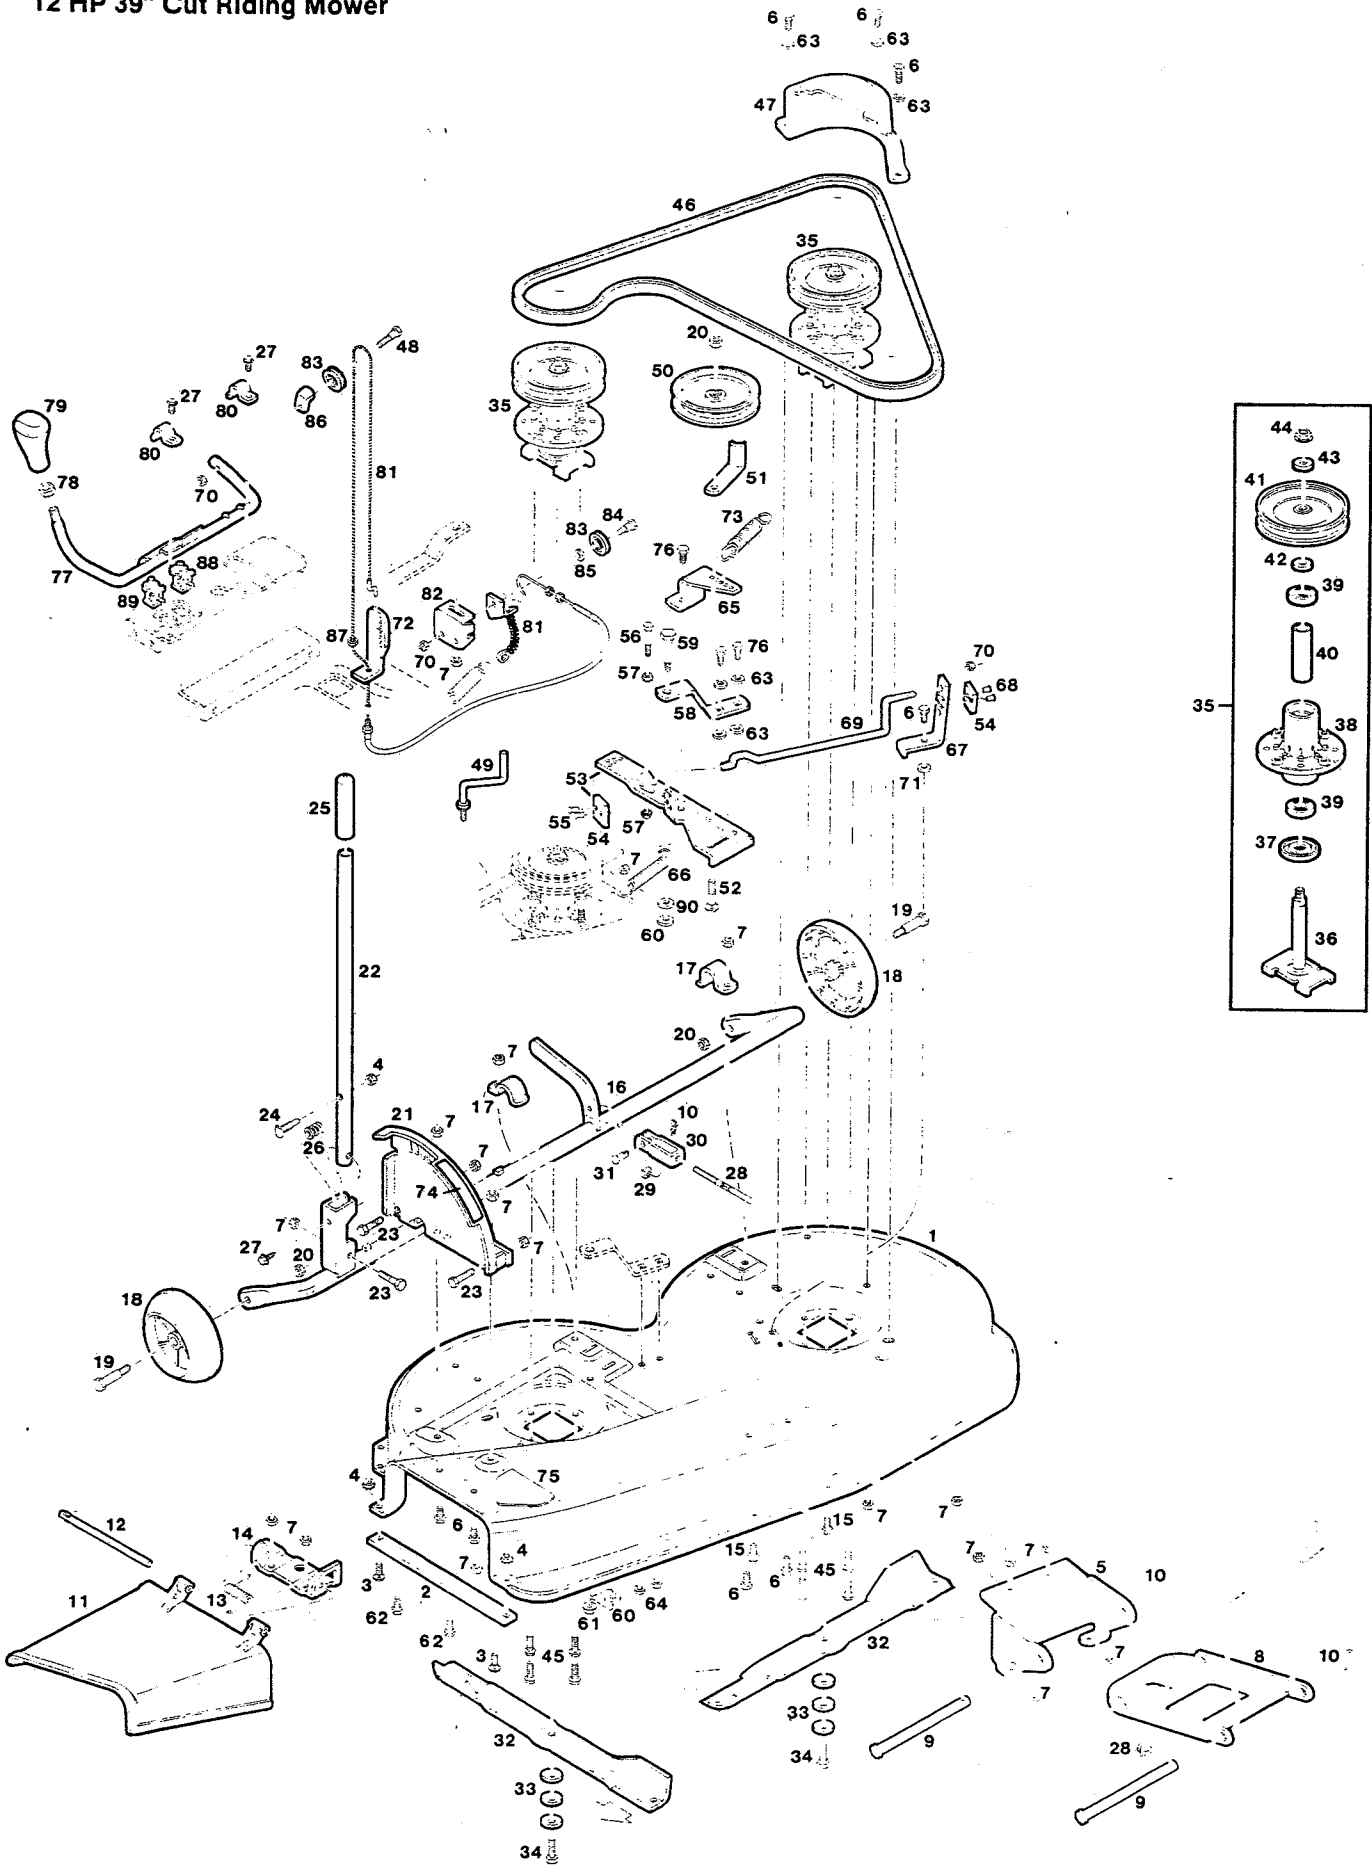

MODEL 440K
12 HP 39" Cut Riding Mower

39" MOWER DECK AND DRIVE

Index No.	Part No.	Description	Index No.	Part No.	Description
1	017004	Deck 39"	48	157446	Bolt - shoulder 1/4-20 x 1-3/8
2	014456	Bar - skid	49	172130	Guide - belt
3	313510	Bolt - carriage 5/16-18 x 3/4	50	086355	Pulley - idler
4	150136	Nut - hex keps 5/16-18	51	098012	Retainer - belt
5	018549	Bracket - deck drawbar	52	158444	Bolt - carriage 3/8-16 x 2
6	450437	Bolt - hex 5/16-18 x 5/8	53	098053	Arm - idler w/brake pad includes next three parts:
7	616342	Nut - hex 5/16-18 ctr. lock		014084	Arm - idler w/o brake pad
8	022517	Drawbar - deck		135046	Pad - brake
9	097469	Pin - drawbar	54	135046	Pad - brake
10	715011	Hairpin cotter	55	159152	Rivet - 3/16 x 1/2
11	113076	Deflector - discharge opening	56	150433	Bolt - hex 1/4-20 x 2
12	096438	Pin - deflector hinge	57	715037	Nut - hex keps 1/4-20
13	097972	Spring - chute deflector	58	014464	Bracket - idler arm pivot
14	014449	Bracket - deflector pivot	59	158733	Bolt - shoulder 3/8-16 x 2-9/16
15	312082	Bolt - hex 5/16-18 x 1/2	60	158337	Washer - flat 3/8 special (thick)
16	019182	Tube - deck suspension	61	715482	Nut - hex 3/8-16 whiz
17	014589	Clip - tube retaining	62	158998	Bolt - hex 5/16-18 x 3/4
18	042226	Wheel - deck 6"	63	715185	Washer - flat 5/16
19	157495	Bolt - shoulder 3/8-16 x 2-1/8	64	159236	Nut - hex 5/16-18 flange
20	310011	Nut - hex 3/8-16 ctr. lock	65	014159	Extension - idler arm
21	018572	Quadrant - height adjust	66	109637	Spring - brake
22	016022	Lever - height adjust	67	177139	Arm - blade brake includes 54 and 68
23	157958	Bolt - hex 5/16-18 x 1-1/2		159186	Rivet
24	159079	Screw - latch 5/16-18	68	159186	Rivet
25	113274	Grip - lever	69	135780	Rod - brake
26	109991	Spring - lever tension	70	616375	Nut - hex 1/4-20 ctr. lock
27	158089	Screw - self top 1/4-20 x 1/2	71	158212	Washer - flat 5/16
28	052423	Cable - deck lift/leveling	72	177659	Bracket - cable anchor
29	157966	Nut - square 1/4-20	73	138354	Spring - clutch engaging
30	159137	Clevis - cable	74	715680	Decal - height of cut
31	157263	Pin - clevis	75	143115	Decal - DANGER
32	030544	Blade - hi lift 19-1/2"	76	450346	Bolt - hex 5/16-18 x 3/4
33	158055	Washer - formed spring 3/8	77	098848	Lever - engaging, blade drive
34	158543	Bolt - hex 3/8-24 x 1 nylock	78	615625	Nut - hex jam 1/2-13
35	015891	Spindle assembly - blade includes 36 thru 44	79	112664	Knob - engaging lever
36	098160	Shaft - blade w/saddle	80	097253	Clip - lever retaining
37	134981	Shield - dust	81	052431	Cable - engaging, blade drive includes 70,82,83,84 and 85
38	134973	Housing - spindle w/o bearings	82	174128	Bracket - guide pulley
39	095406	Bearing - blade shaft	83	112177	Pulley - cable guide
40	095398	Spacer - bearings	84	158683	Bolt - shoulder 1/4-20 x 1
41	098152	Pulley - drive	85	158956	Washer - flat 1/4 special
42	159319	Spacer - pulley	86	096305	Retainer - cable
43	157396	Washer - pulley retainer	87	159426	Nut - hex 1/4-28
44	159301	Nut - hex flange lock 7/16-20	88	134833	Switch - system interlock
45	159202	Bolt - hex tapite 5/16-18 x 1-3/8	89	135822	Switch - system interlock
46	136176	Belt - blade drive	90	158469	Washer - flat 3/8
47	113209	Guard - belt, L.H.		031039	Blade - No Lift (optional)
				019174	Deck Assembly - complete