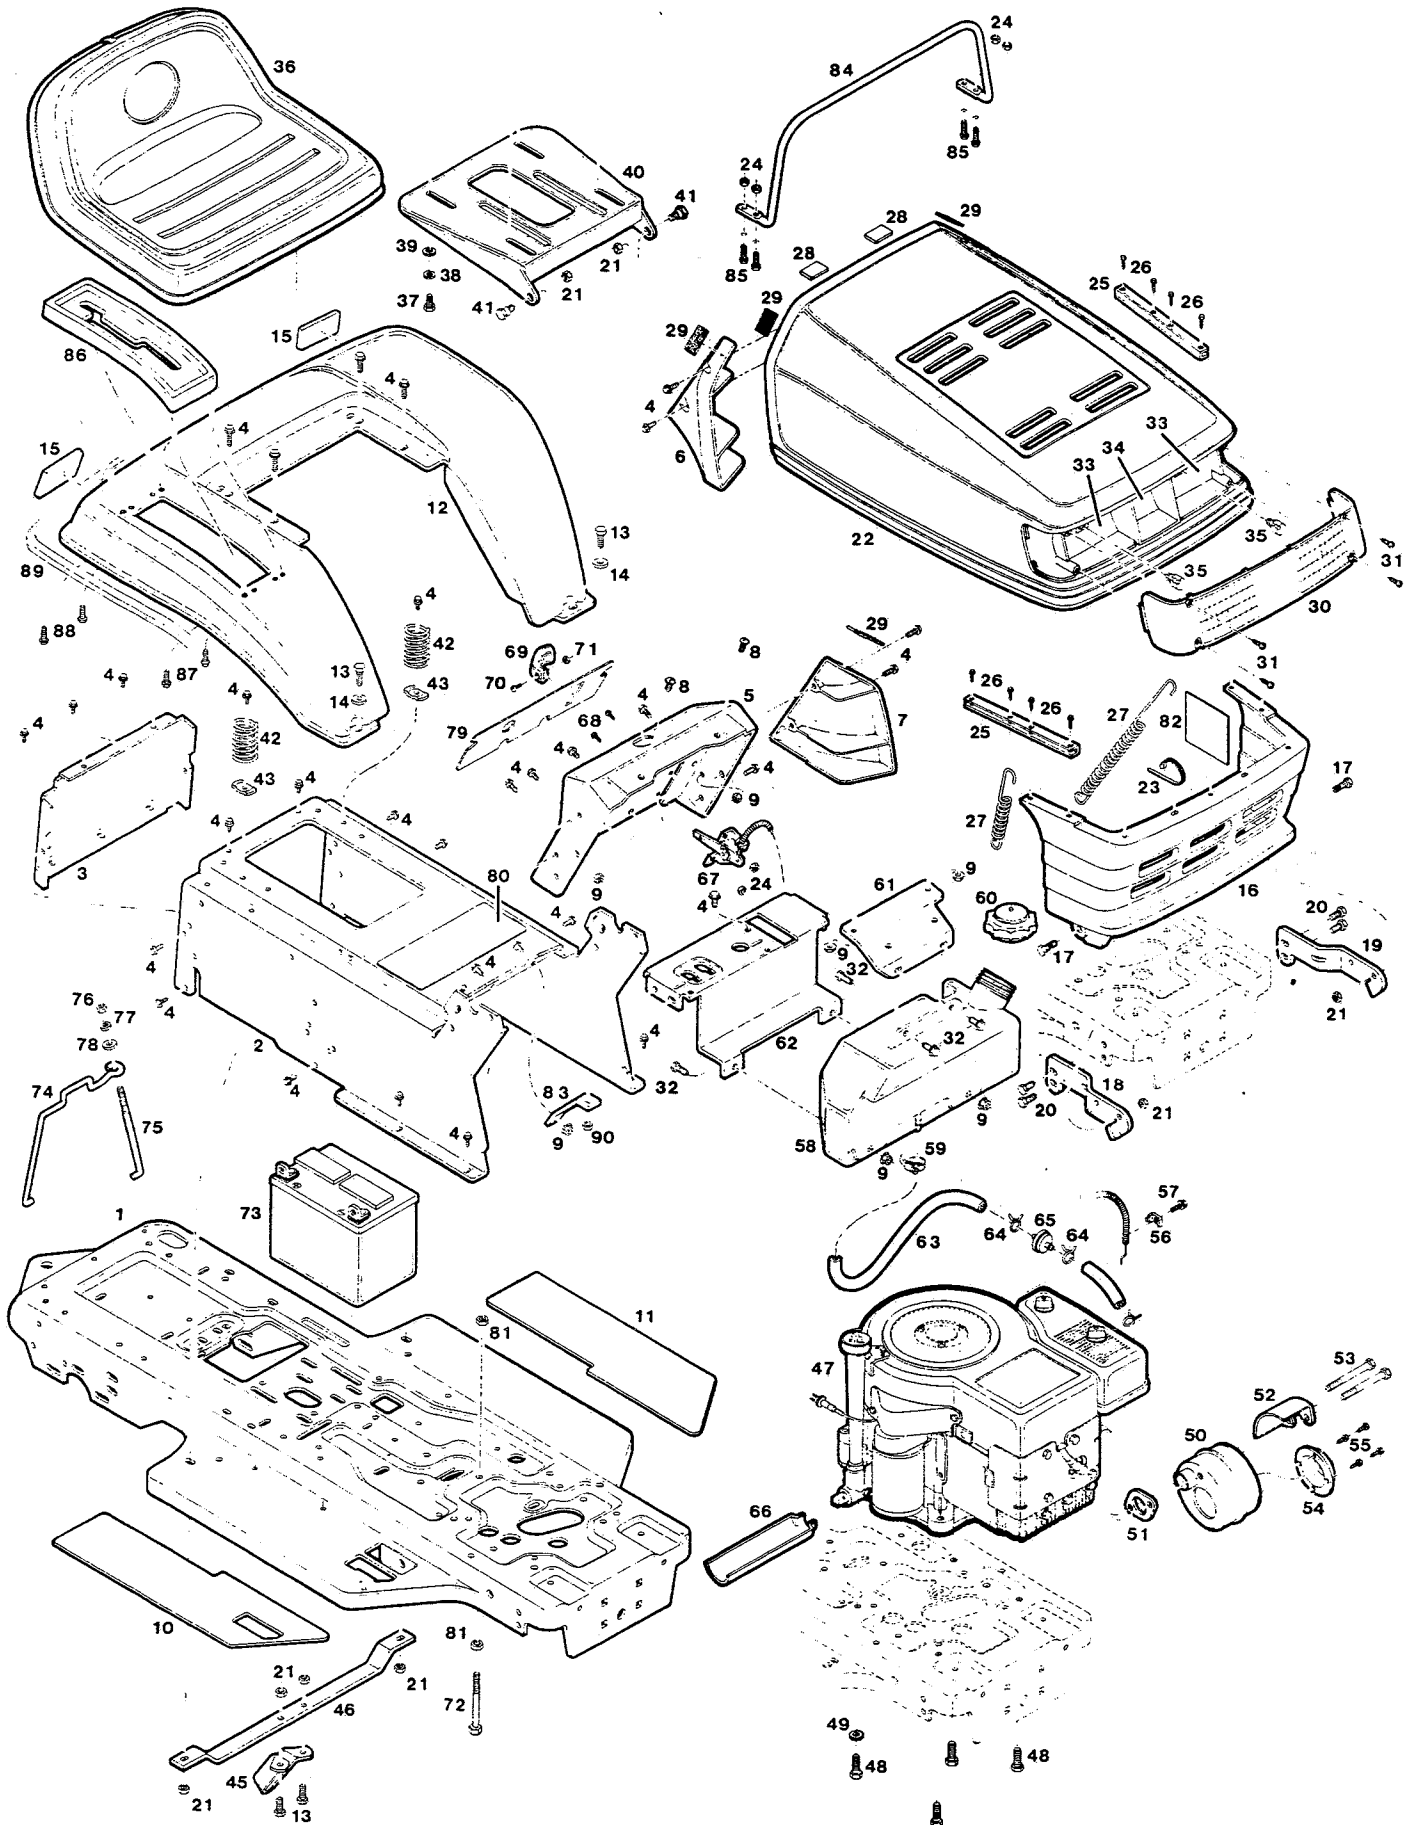

**MODEL 440K
12 HP 39" Cut Riding Mower**

MODEL 440K
12 HP 39" Cut Riding Mower

MAIN FRAME

Index No.	Part No.	Description	Index No.	Part No.	Description
1	019570	Frame - main	49	153551	Washer - ext tooth lock 3/8
2	017459	Console - chassis	50	136523	Muffler - exhaust
3	013250	Plate - console rear	51	134692	Gasket - muffler
4	158089	Screw - taptite 1/4-20 x 1/2	52	096263	Shield - heat
5	088963	Dash panel	53	312165	Bolt - hex 5/16-18 x 3-1/2
6	113647	Extension - dash RH	54	174797	Deflector - exhaust
7	113167	Extension - dash LH	55	158527	Screw - hex #8-32 x 3/8
8	715458	Screw - slot hd 1/4-20 x 1/2	56	159269	Clamp - throttle cable
9	715078	Nut - hex 1/4-20 whiz lock	57	159277	Screw - cable clamp
10	113092	Pad - foot RH platform	58	113696	Tank - fuel
11	113084	Pad - foot LH platform	59	162404	Clamp - fuel line
12	017392	Fender - rear wheel	60	113340	Cap - fuel tank
13	152108	Bolt - hex 5/16-18 x 1	61	017889	Bracket - fuel tank
14	158469	Washer - flat 5/16	62	017442	Bracket - fuel tank
15	112755	Reflector - rear, red	63	137745	Hose - fuel line
16	113142	Hood - lower	64	303859	Clamp - fuel line
17	162057	Bolt - shoulder 5/16-18 x 1	65	432625	Filter - fuel
18	085399	Support - hood RH	66	112805	Trough - oil drain
19	085381	Support - hood LH	67	052720	Lever - throttle w/cable
20	450437	Bolt - hex 5/16-18 x 5/8	68	158451	Screw - taptite #10-24 x 5/8
21	616342	Nut - hex 5/16-18	69	112730	Knob - throttle lever
22	113134	Hood - upper	70	159335	Screw - pan head #8-32 x 3/8
23	110379	Strap - tie	71	159244	Nut - hex #8-32
24	715334	Nut - hex keps #10-24	72	158584	Bolt - hex 3/8-16 x 7-1/2
25	015297	Strip - hood sides	73	138735	Battery - 12 volt dry
26	151118	Screw - taptite #10-24 x 1/2	74	179697	Bracket - battery hold-down
27	136416	Spring - hood	75	179705	Rod - battery hold-down
28	446799	Pad - hood	76	310052	Nut - hex 1/4-20
29	136671	Fastener - hood (hook & loop)	77	715094	Washer - split lock 1/4
30	017038	Lens - headlights	78	615690	Washer - flat 1/4
31	158865	Screw - taptite #6 x 1/2	79	796102	Decal - dash, OPERATION
32	450858	Screw - hex tap 1/4-20 x 3/4	80	009589	Decal - console, DANGER
33	007856	Reflector - headlights	81	310011	Nut - hex 3/8-16
34	007864	Reflector - center	82	006874	Decal - heat reflective
35	135533	Bulb - headlight	83	018044	Brace - fuel tank
36	136960	Seat	84	174938	Support - hood
37	450346	Bolt - hex 5/16-18 x 3/4	85	159400	Screw - hex taptite #10-24 x 1
38	311118	Washer - split lock 5/16	86	086793	Guide - shift lever w/decals
39	715185	Washer - flat 5/16	87	158840	Screw - taptite #10-24 x 3/4
40	013888	Plate - seat mount	88	158832	Screw - taptite #10-24 x 1/2
41	157503	Bolt - shoulder 5/16-18 x 5/32	89	112318	Strip - fender trim
42	135632	Spring - seat	90	616375	Nut - hex 1/4-20 ctr lock
43	097386	Clamp - seat spring	--	392043	Hitch Extension Kit
44	014720	Guide - deck			
45	016071	Strap - guide support			
46	*	Engine - 12 HP			
47		Engine - 12 HP			
48	158014	Bolt - hex 3/8-16 x 1-1/4			

*Contact engine manufacturer's authorized service dealer for parts and warranty.

- This parts list covers several different mower models; not all of the parts listed may be used on the particular model you are working with.
- When servicing use only **Genuine Factory Replacement Parts (OEM)** that are specifically designed for the particular model that you are working with
- Parts are right or left hand as viewed from the operator's position
- Model specifications are subject to change without prior notice.
- **Do not operate** the mower unless all parts are attached and in good working order
- Lawn mower deck and/or other painted parts differing in color may be substituted without notice