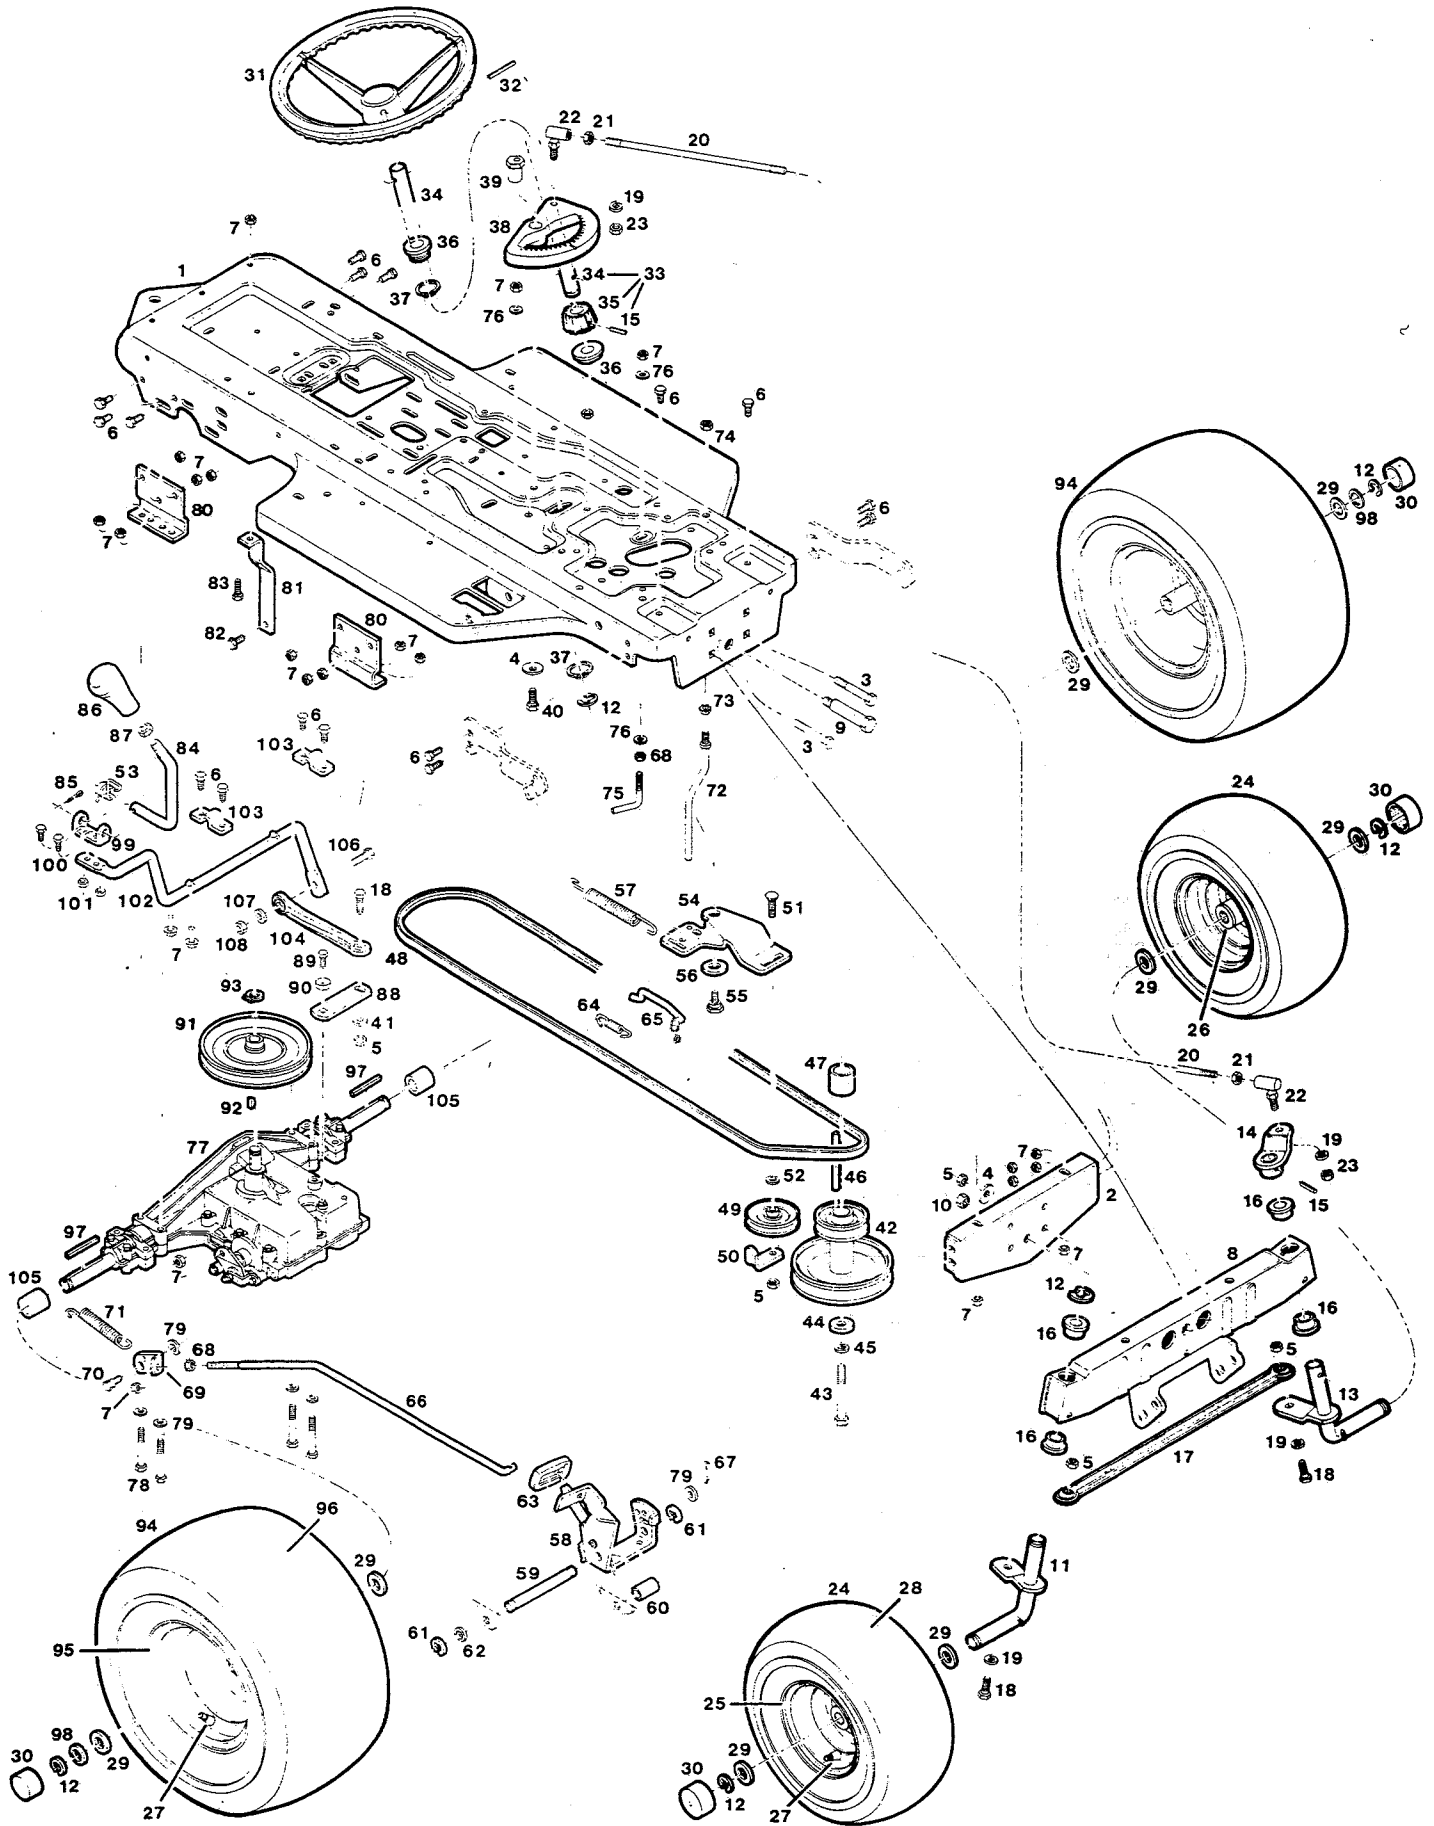

MODEL 440K
12 HP 39" Cut Riding Mower

MAIN FRAME

Index No.	Part No.	Description	Index No.	Part No.	Description
1	019570	Frame - main	49	153551	Washer - ext tooth lock 3/8
2	017459	Console - chassis	50	136523	Muffler - exhaust
3	013250	Plate - console rear	51	134692	Gasket - muffler
4	158089	Screw - taptite 1/4-20 x 1/2	52	096263	Shield - heat
5	088963	Dash panel	53	312165	Bolt - hex 5/16-18 x 3-1/2
6	113647	Extension - dash RH	54	174797	Deflector - exhaust
7	113167	Extension - dash LH	55	158527	Screw - hex #8-32 x 3/8
8	715458	Screw - slot hd 1/4-20 x 1/2	56	159269	Clamp - throttle cable
9	715078	Nut - hex 1/4-20 whiz lock	57	159277	Screw - cable clamp
10	113092	Pad - foot RH platform	58	113696	Tank - fuel
11	113084	Pad - foot LH platform	59	162404	Clamp - fuel line
12	017392	Fender - rear wheel	60	113340	Cap - fuel tank
13	152108	Bolt - hex 5/16-18 x 1	61	017889	Bracket - fuel tank
14	158469	Washer - flat 5/16	62	017442	Bracket - fuel tank
15	112755	Reflector - rear, red	63	137745	Hose - fuel line
16	113142	Hood - lower	64	303859	Clamp - fuel line
17	162057	Bolt - shoulder 5/16-18 x 1	65	432625	Filter - fuel
18	085399	Support - hood RH	66	112805	Trough - oil drain
19	085381	Support - hood LH	67	052720	Lever - throttle w/cable
20	450437	Bolt - hex 5/16-18 x 5/8	68	158451	Screw - taptite #10-24 x 5/8
21	616342	Nut - hex 5/16-18	69	112730	Knob - throttle lever
22	113134	Hood - upper	70	159335	Screw - pan head #8-32 x 3/8
23	110379	Strap - tie	71	159244	Nut - hex #8-32
24	715334	Nut - hex keps #10-24	72	158584	Bolt - hex 3/8-16 x 7-1/2
25	015297	Strip - hood sides	73	138735	Battery - 12 volt dry
26	151118	Screw - taptite #10-24 x 1/2	74	179697	Bracket - battery hold-down
27	136416	Spring - hood	75	179705	Rod - battery hold-down
28	446799	Pad - hood	76	310052	Nut - hex 1/4-20
29	136671	Fastener - hood (hook & loop)	77	715094	Washer - split lock 1/4
30	017038	Lens - headlights	78	615690	Washer - flat 1/4
31	158865	Screw - taptite #6 x 1/2	79	796102	Decal - dash, OPERATION
32	450858	Screw - hex tap 1/4-20 x 3/4	80	009589	Decal - console, DANGER
33	007856	Reflector - headlights	81	310011	Nut - hex 3/8-16
34	007864	Reflector - center	82	006874	Decal - heat reflective
35	135533	Bulb - headlight	83	018044	Brace - fuel tank
36	136960	Seat	84	174938	Support - hood
37	450346	Bolt - hex 5/16-18 x 3/4	85	159400	Screw - hex taptite #10-24 x 1
38	311118	Washer - split lock 5/16	86	086793	Guide - shift lever w/decals
39	715185	Washer - flat 5/16	87	158840	Screw - taptite #10-24 x 3/4
40	013888	Plate - seat mount	88	158832	Screw - taptite #10-24 x 1/2
41	157503	Bolt - shoulder 5/16-18 x 5/32	89	112318	Strip - fender trim
42	135632	Spring - seat	90	616375	Nut - hex 1/4-20 ctr lock
43	097386	Clamp - seat spring	--	392043	Hitch Extension Kit
44	014720	Guide - deck			
45	016071	Strap - guide support			
46	*	Engine - 12 HP			
47		Engine - 12 HP			
48	158014	Bolt - hex 3/8-16 x 1-1/4			

*Contact engine manufacturer's authorized service dealer for parts and warranty.

- This parts list covers several different mower models; not all of the parts listed may be used on the particular model you are working with.
- When servicing use only **Genuine Factory Replacement Parts (OEM)** that are specifically designed for the particular model that you are working with
- Parts are right or left hand as viewed from the operator's position
- Model specifications are subject to change without prior notice.
- **Do not operate** the mower unless all parts are attached and in good working order
- Lawn mower deck and/or other painted parts differing in color may be substituted without notice

MODEL 440K
12 HP 39" Cut Riding Mower