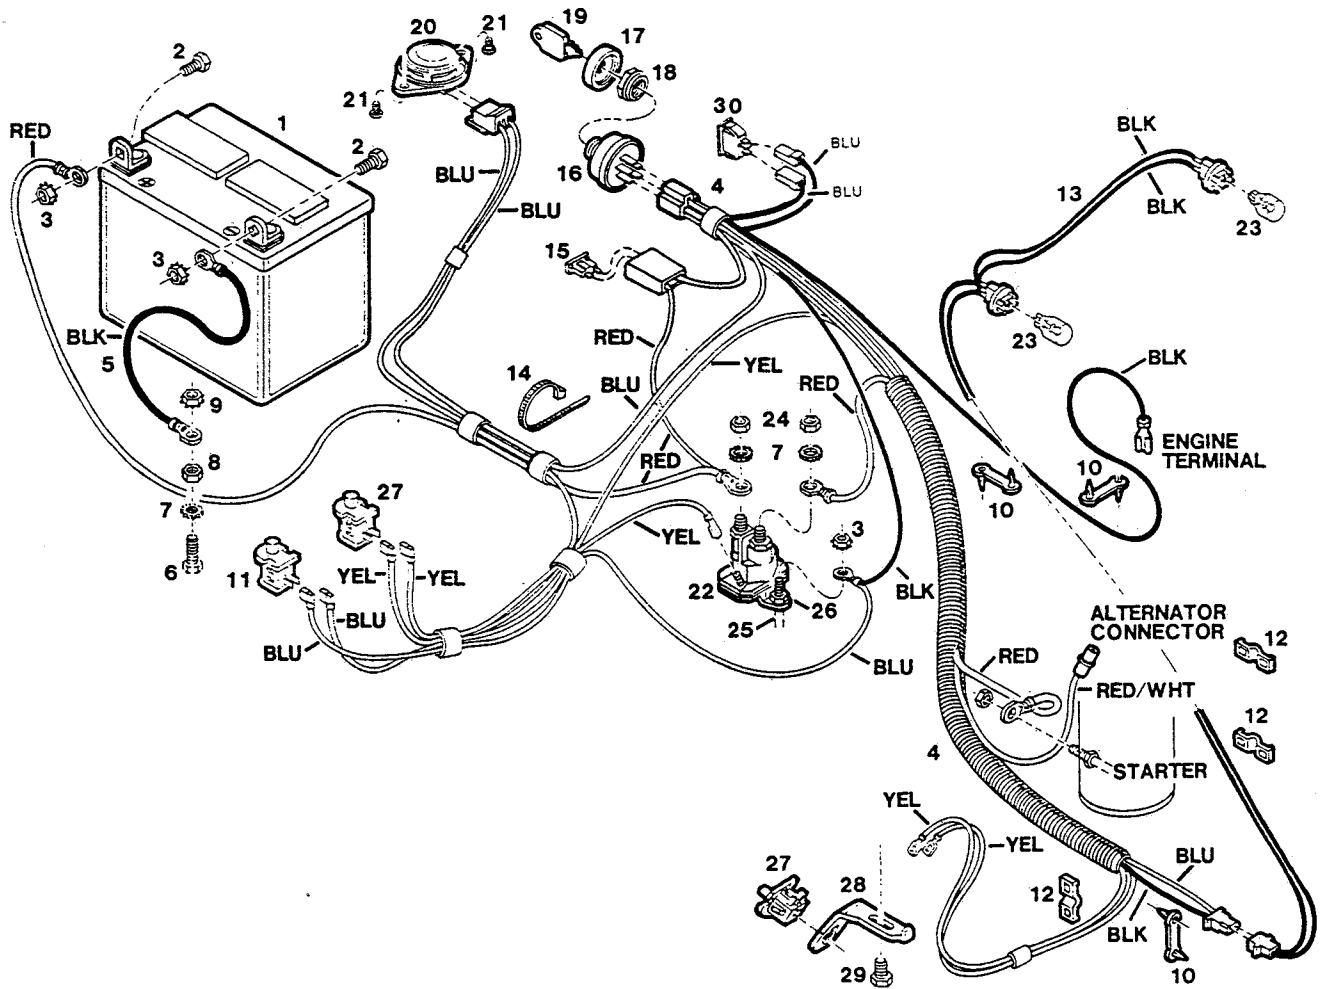

MODEL 440K
12 HP 39" Cut Riding Mower

ELECTRICAL SYSTEM

Index No.	Part No.	Description	Index No.	Part No.	Description
1	138735	Battery - 12 volt, dry	16	135798	Switch - ignition w/o keys
2	449587	Bolt - 1/4-20 x 5/8 hex hd.	17	112698	Boot - ignition switch
3	715037	Nut - 1/4-20 hex keps	18	158717	Nut - 5/8-32 ignition sw.
4	138719	Harness - wire	19	136242	Key - ignition
5	134908	Wire - ground	20	135897	Switch - seat
6	152108	Bolt - 5/16-18 x 1 hex hd.	21	158030	Screw - 1/4-20 x 3/8 phil. pan hd.
7	152975	Washer - 5/16 ext. tooth lock	22	134940	Solenoid - starter
8	616342	Nut - 5/16-18 center lock	23	135533	Bulb - headlight
9	150136	Nut - 5/16-18 keps	24	157974	Nut - 5/16-24 hex
10	112326	Retainer - wire	25	158121	Bolt - 1/4-20 x 3/4 hex hd.
11	134833	Switch - interlock	26	616375	Nut - 1/4-20 hex center lock
12	134676	Clip - wire, press on	27	135822	Switch - neutral start
13	136945	Harness - headlight	28	174664	Bracket - switch mtg.
14	110379	Tie - nylon cable	29	158089	Screw - tapite 1/4-20 x 1/2
15		Fuse - 15 amp (purchase locally)	30	135814	Switch - headlight