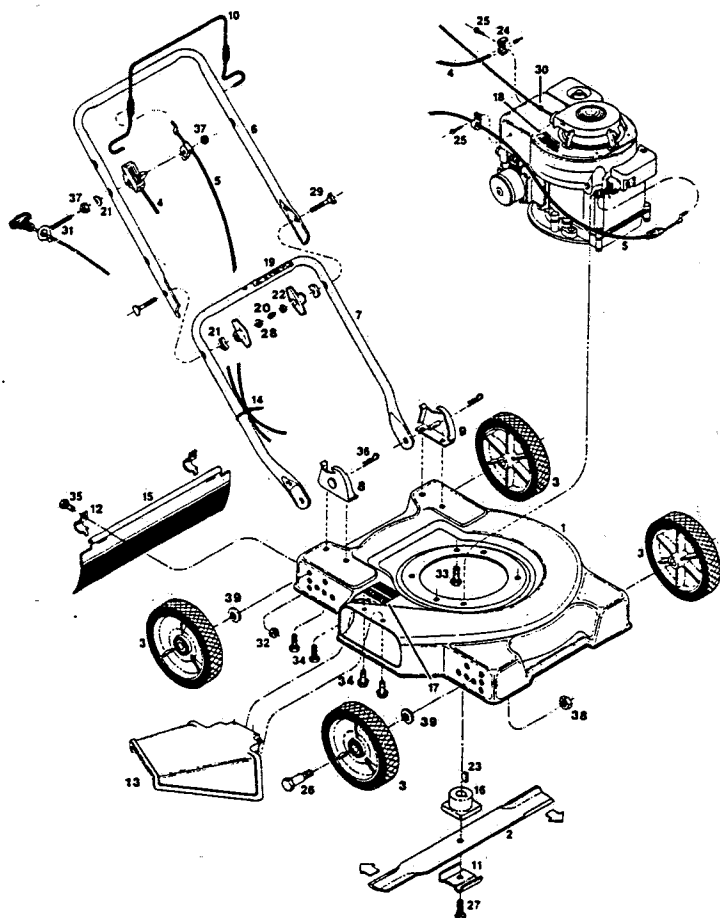

MODEL 45K
3.5 HP 19" Side Discharge Mower - Knockdown
Grass Catcher Model GC6AA
P/N 161018
P/N Repl. Bag 161158

ITEM NO.	PART NO.	DESCRIPTION
1	022251	Deck 19"
2	030023	Blade - 19" Flat
3	043000	Wheel 7" Plastic
4	051219	Control - Throttle Plastic
5	052142	Cable - Engine/Blade Control
6	073007	Handle - Upper
7	072991	Handle - Lower
8	088369	Handle Bracket - Right Hand
9	088377	Handle Bracket - Left Hand
10	073015	Bail - Engine/Blade Control
11	106336	Washer - Blade Adapter
12	106914	Clip - Trailing Shield
13	394619	Chute Deflector Assembly
14	110379	Cable Tie
15	114389	Trailing Shield
16	133231	Blade Adapter
17	144063	Decal - C.P.S.C. Danger
18	001461	Decal - Blade Warning
19	715557	Decal - Starting Instructions
20	110064	Cap - Bolt
21	150201	Washer - Curved 5/16
22	113589	Wingnut - Plastic
23	150276	Woodruff Key #6
24	150318	Cable Clamp
25	150623	Self Tap Screw #10 x 5/8
26	150060	Shoulder Bolt - Wheel
27	162024	Bolt-Blade 3/8-24 x 1-1/4 Gr. 8
28	310045	Nut - 5/16-18
29	151936	Bolt - Curved Head 5/16-18 x 2-1/4
30	152074	Rope Stop
31	152629	Rope Guide
32	452318	Nut #10-24 Hx Nylon Insert
33	457168	Bolt - Hex Head Self Tap 3/8-16 x 7/8
34	457499	Bolt - Self Tap 1/4-20 x 5/8
35	458687	Bolt #10-24 x 1/2
36	715011	Hairpin Cotter
37	715037	Nut - Keps 1/4-20
38	156406	Locknut 3/8-16 Flange Lock
39	715607	Washer - Belleville

- This parts list covers several different mower models; not all of the parts listed may be used on the particular model you are working with.
- When servicing use only **Genuine Factory Replacement Parts (OEM)** that are specifically designed for the particular model that you are working with.
- Parts are right or left hand as viewed from the operator's position.
- Model specifications are subject to change without prior notice.
- **Do not operate** the mower unless all parts are attached and in good working order.
- Lawn mower deck and/or other painted parts differing in color may be substituted without notice.