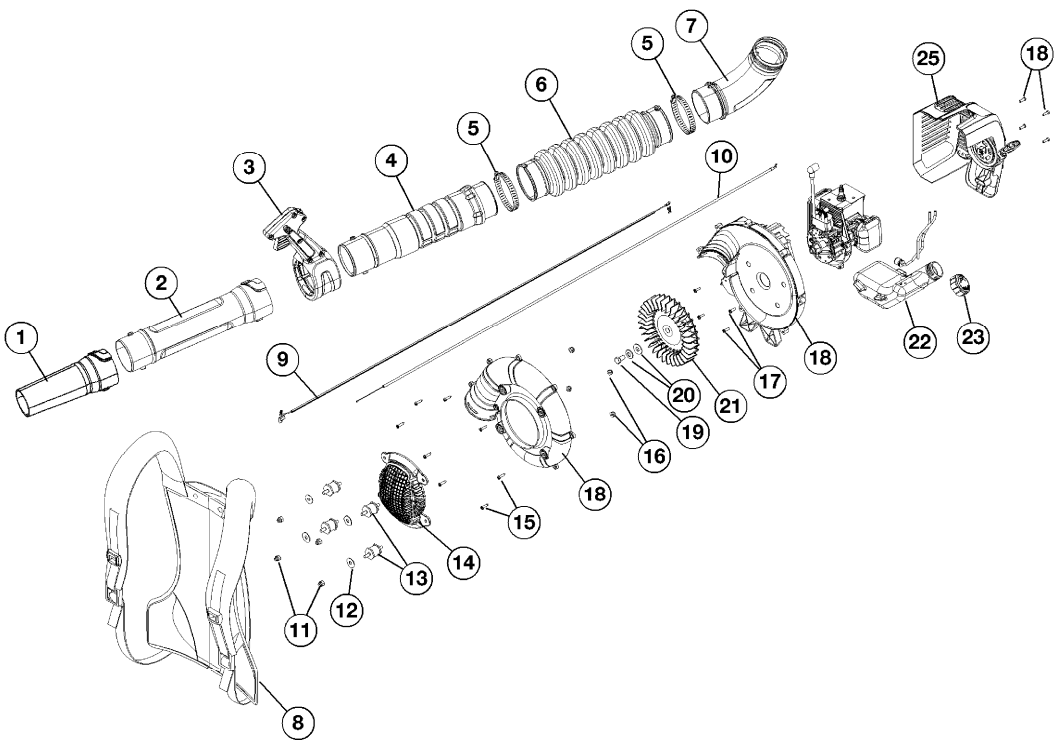

Ref #	Part Number	Qty	Description
1	753-05631		Muffler Assembly
2	753-05701		Muffler Gasket
3	753-05636		Shortblock Assembly
4	794-00042		Spark Plug
5	753-05702		Insulator Gasket
6	753-05632		Insulator Assembly
7	791-181709		Carburetor Gasket
8	753-05633		Carburetor Assembly
9	791-181757		Air Filter
10	753-05634		Aircleaner Assembly
11	753-04324		Module Assembly
12	710-04715		Screw
13	753-05704		Cylinder Gasket
14	753-05705		Flywheel Adapter
15	936-0326		Washer
16	753-05707		Bushing
17	753-05708		Flywheel Assembly
18	753-05635		Pawl Assembly

Ref #	Part Number	Qty	Description
1	753-06000		Nozzle
2	753-05971		Lower Blower Tube
3	753-05975		Throttle Grip Assembly
4	753-05991		Upper Blower Tube
5	726-04080		Clamp
6	753-05641		Flex Tube
7	753-05990		Elbow
8	753-06036		Harness
9	753-05643		Lead Wire
10	753-06018		Throttle Cable
11	912-0442		Nut
12	750-04929		Spacer
13	753-05648		Insulator Mount
14	753-05649		Intake Cover
15	791-181345		Screw
16	791-180050		Nut
17	791-181862		Screw
18	753-05650		Impeller Housing Assembly
19	791-182414		Bolt
20	753-04482		Impeller Hardware
21	753-05651		Impeller
22	753-05654		Fuel Tank Assembly
23	791-182529		Fuel Cap
25	753-05653		Starter Housing Assembly