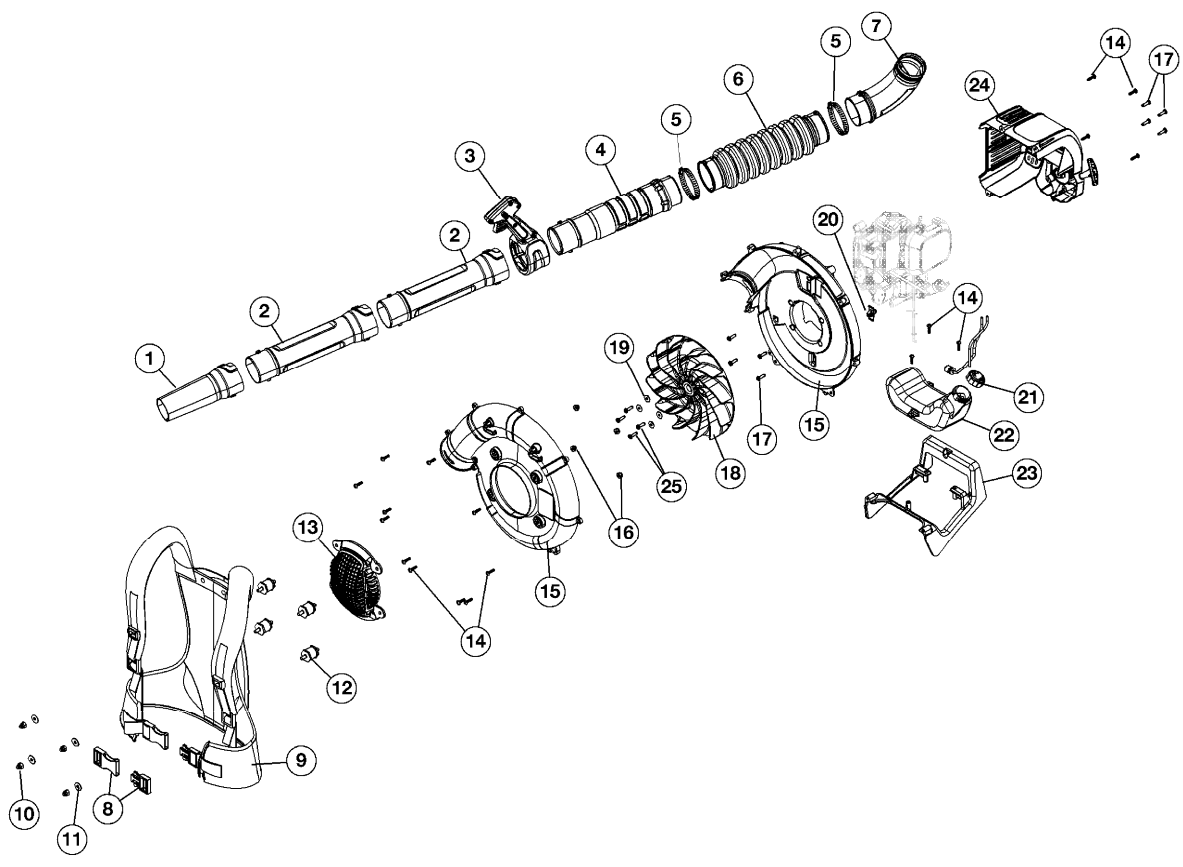

Ref #	Part Number	Qty	Description
1	753-05669		Muffler Assembly (Incl. Ref No. 2)
2	753-05670		Muffler Gasket
3	710-04604		Screw
4	753-05671		Rocker Cover
5	753-05672		Rocker Cover O-Ring
6	794-00043		Spark Plug
7	753-05673		Insulator Gasket
8	712-04099		Nut
9	753-05674		Insulator
10	791-181003		Screw
11	753-05675		Carburetor Gasket
12	753-05676		Carburetor
13	791-181751		Carburetor O-Ring
14	710-04517		Screw
15	753-05711		Air Cleaner Assembly (Incl. Ref No. 16)
16	753-05677		Air Filter
17	753-05970		Throttle Cable
18	753-05681		Cylinder Gasket
19	753-05635		Pawl Assembly
20	753-05400		Oil Plug
21	753-05682		Oil Fill Tube (Incl. Ref No. 3)
22	712-04137		Nut
23	753-05688		Flywheel Assembly
24	753-06003		Module Assembly
25	753-05690		Lead Wire
	753-05974		Short Block Assembly
	753-05297		Spark Arrestor

Ref #	Part Number	Qty	Description
1	753-06000		Nozzle
2	753-05971		Lower Blower Tube
3	753-05975		Throttle Grip Assembly
4	753-05991		Upper Blower Tube
5	726-04080		Clamp
6	753-05641		Flex Tube
7	753-05990		Elbow Tube
8	731-06191		Harness Clip
9	753-05656		Harness (Incl. Ref No. 8)
10	912-0442		Nut
11	750-04929		Spacer
12	753-05648		Isolator Mount
13	753-05786		Intake Cover
14	710-04194		Screw
15	753-05658		Impeller Housing Assembly
16	791-180050		Nut
17	791-181003		Screw
18	753-05989		Impeller (Incl. Ref No. 17)
19	791-182409		Washer
20	731-06074		Throttle Retaining Clip
21	753-05289		Fuel Cap
22	753-05662		Fuel Tank Assembly (Incl. Ref No. 21)
23	753-05663		Stand
24	753-05660		Engine Cover Assembly
25	791-182348		Screw