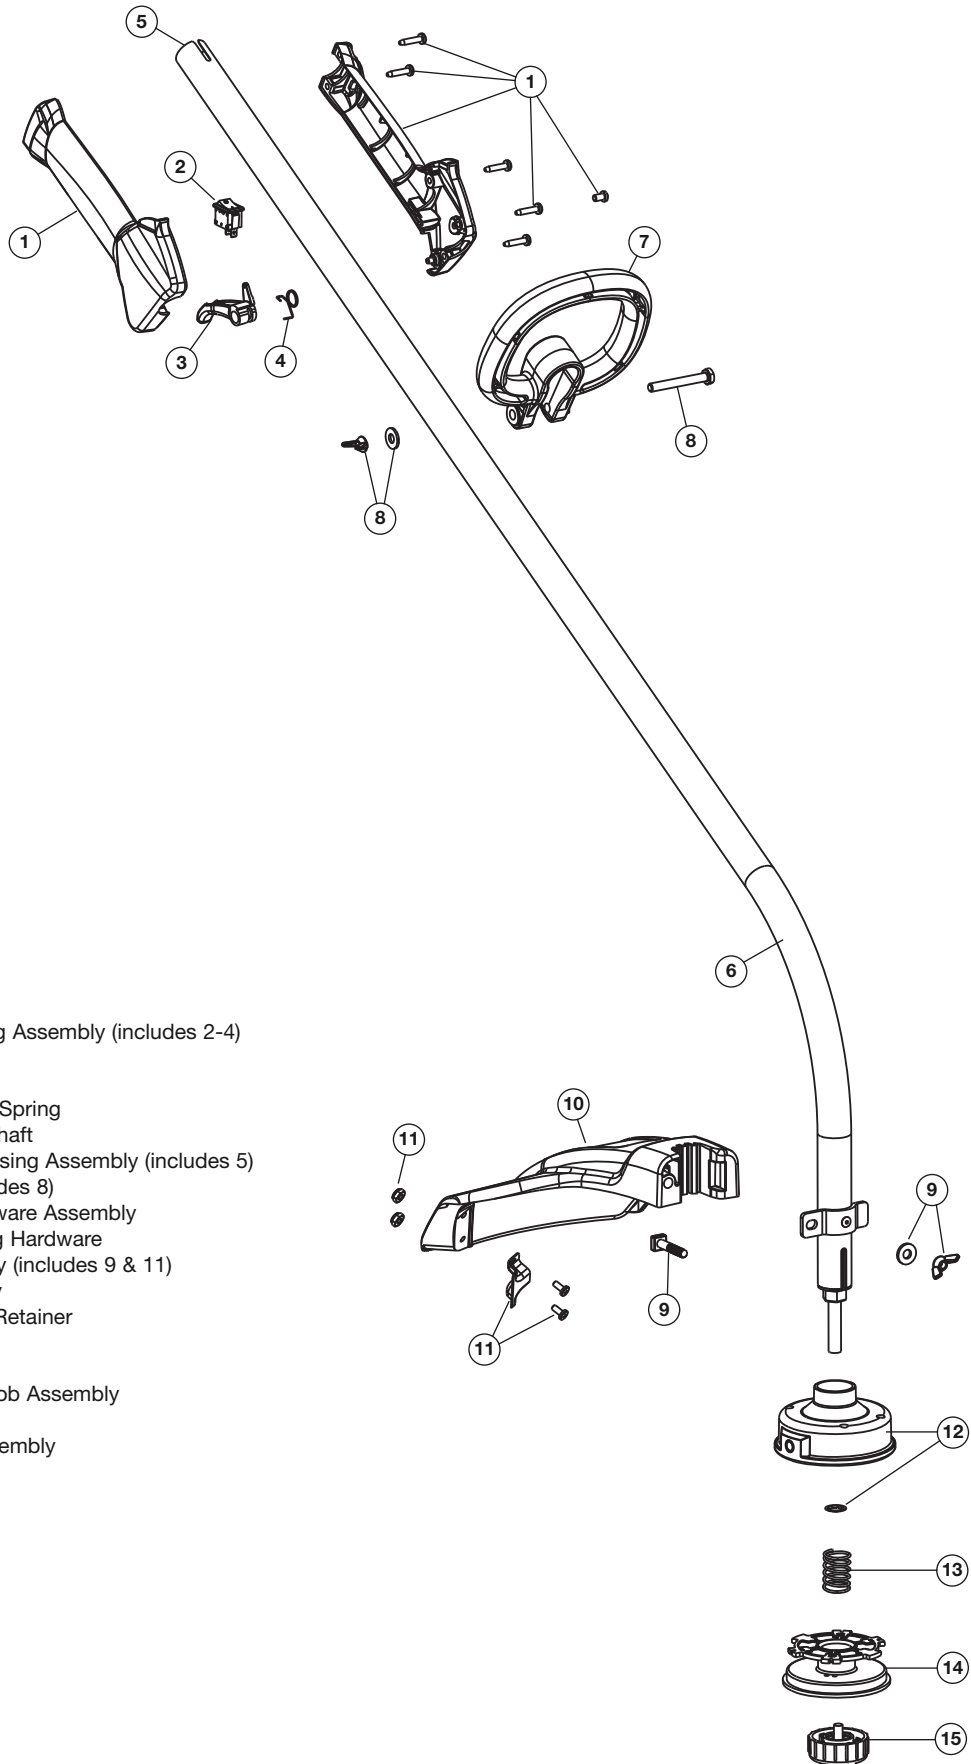

REPLACEMENT PARTS - MODEL BL110
2-CYCLE GAS TRIMMER
 PPN 41AD110G965

Item	Part No.	Description
1	753-04234	Throttle Housing Assembly (includes 2-4)
2	791-182405	Switch
3	753-04119	Throttle Trigger
4	791-182690	Throttle Trigger Spring
5	753-06065	Flexible Drive Shaft
6	753-05748	Drive Shaft Housing Assembly (includes 5)
7	753-06198	D-Handle (includes 8)
8	753-06199	D-Handle Hardware Assembly
9	753-04282	Shield Mounting Hardware
10	753-06200	Shield Assembly (includes 9 & 11)
11	753-05033	Blade Assembly
12	753-04284	Outer Spool w/Retainer
13	791-610317B	Spring
14	753-1155	Inner Reel
15	791-153066B	Bump Head Knob Assembly

* 791-153577B Reel & Line Assembly

* Items Not Shown