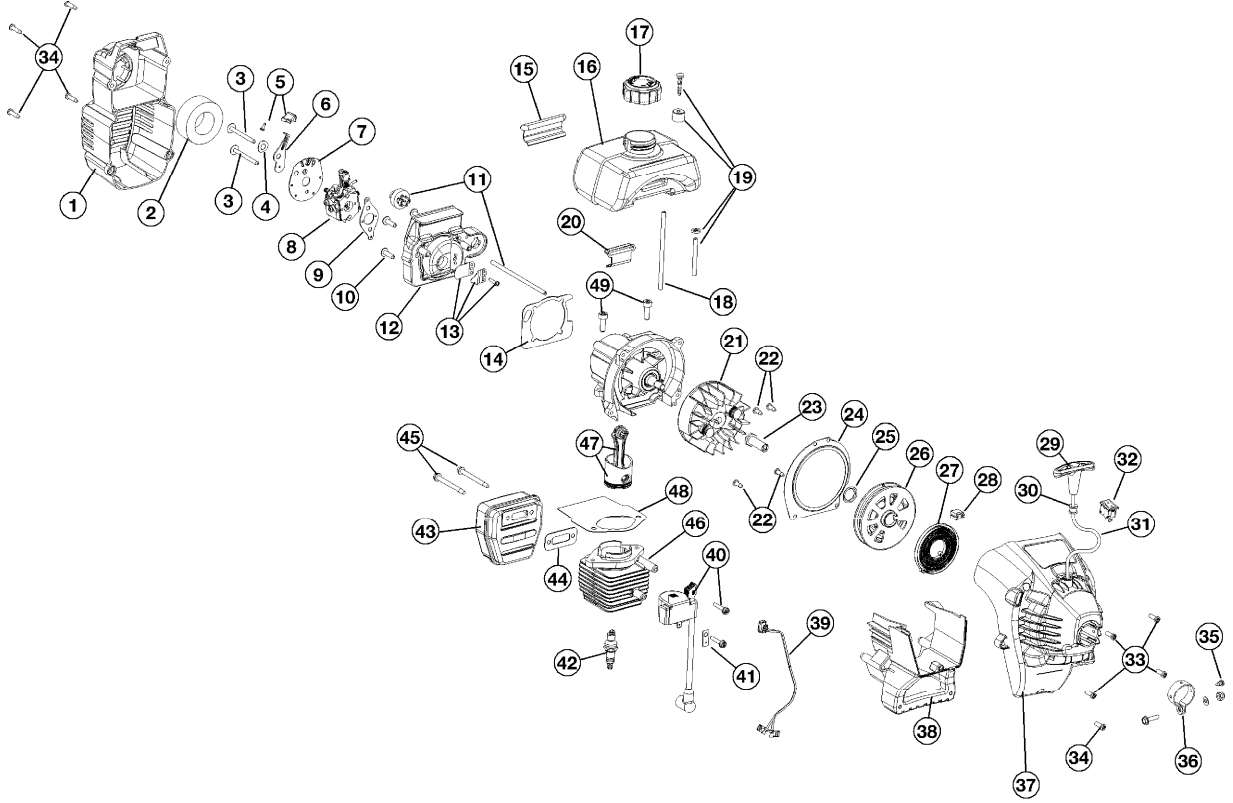

Ref #	Part Number	Qty	Description
1	753-04927		Throttle Housing Assembly (Includes 2-3)
2	791-610314		Throttle Trigger Spring
3	791-180975		Throttle Trigger
4	753-04901		Throttle Cable
5	791-153064		D-Handle (includes 6)
6	791-181587		D-Handle Hardware Assembly
7	753-04330		Drive Shaft Housing Assembly
8	753-05211		Flexible Drive Shaft
9	791-180547		Guard Mounting Screw Assembly
10	791-180548		Guard Assembly (includes 11)
11	791-180553		Blade Assembly
12	791-145569		Anti-Rotation Screw
13	753-05185		Gearbox Assembly (includes 14-18)
14	791-153619		Outer Spool and Eyelet Assembly (includes 15)
15	791-610660		Retainer (10 pack)
16	791-610317B		Spring
17	753-1155		Inner Reel
18	791-153066B		Bump Head Knob Assembly
	791-153577		Spool and Line (25 ft.) Assembly (Optional Accessory)