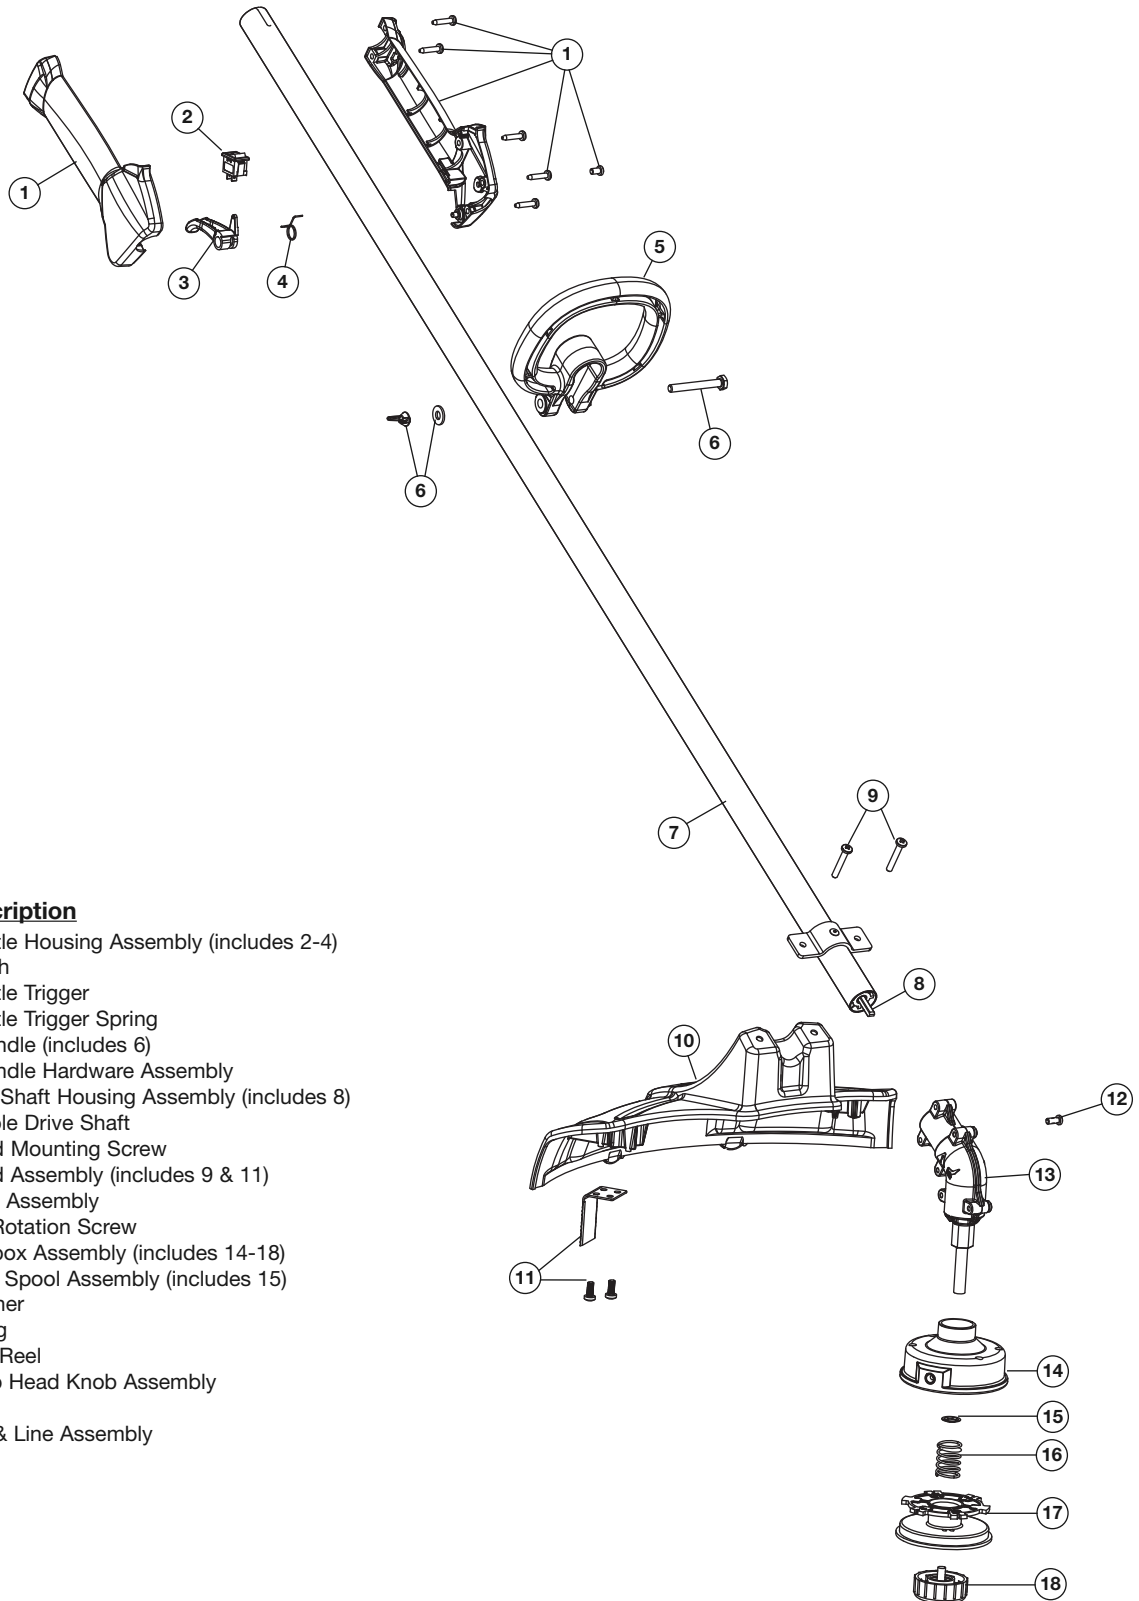

REPLACEMENT PARTS - MODEL BL160
2-CYCLE GAS TRIMMER
 PPN 41AD160G965

Item	Part No.	Description
1	753-04234	Throttle Housing Assembly (includes 2-4)
2	791-182405	Switch
3	753-04119	Throttle Trigger
4	791-182690	Throttle Trigger Spring
5	753-06198	D-Handle (includes 6)
6	753-06199	D-Handle Hardware Assembly
7	753-06228	Drive Shaft Housing Assembly (includes 8)
8	753-04117	Flexible Drive Shaft
9	753-06125	Shield Mounting Screw
10	753-03629	Shield Assembly (includes 9 & 11)
11	753-06126	Blade Assembly
12	753-05698	Anti-Rotation Screw
13	753-06165	Gearbox Assembly (includes 14-18)
14	753-04284	Outer Spool Assembly (includes 15)
15	791-610660	Retainer
16	791-610317B	Spring
17	753-1155	Inner Reel
18	791-153066B	Bump Head Knob Assembly

* 791-153577B Reel & Line Assembly

* Items Not Shown