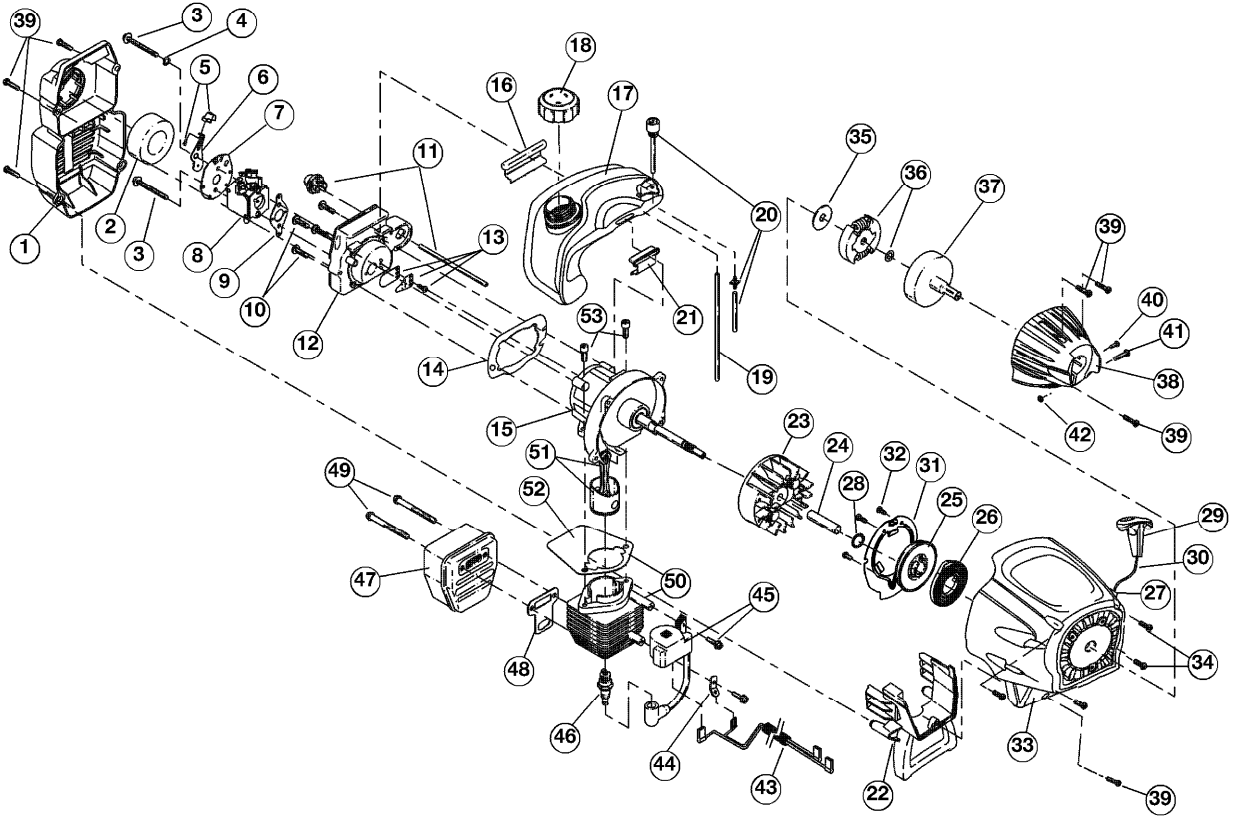

Ref #	Part Number	Qty	Description
1	753-04234		Throttle Housing Assembly (includes 2-4)
2	791-182405		Switch
3	753-04119		Throttle Trigger
4	791-182690		Throttle Trigger Spring
5	753-04405		Throttle Cable
6	753-04344		Upper Drive Shaft Housing Assembly
7	791-180869		Deluxe D-Handle (includes 8 & 9)
8	753-05009		Deluxe D-Handle Base
9	791-181070		Screw
10	753-1190		Split Boom Coupler (includes 11-14)
11	791-182057		Screw
12	791-181617		Bolt
13	791-181981		Adjustment Knob
14	753-04386		Knob Retaining Nut
15	753-04508		Lower Drive Shaft Housing Assembly
16	753-04282		Guard Mounting Hardware
17	753-04283		Guard Assembly (includes 18)
18	791-180553		Blade Assembly
19	753-04284		Outer Spool Assembly (includes 20)
20	791-610660		Retainer
21	791-610317B		Spring
22	753-1155		Inner Reel
23	791-153066B		Bump Head Knob Assembly
	791-153577B		Reel and Line Assembly (Optional Accessory) (not shown)