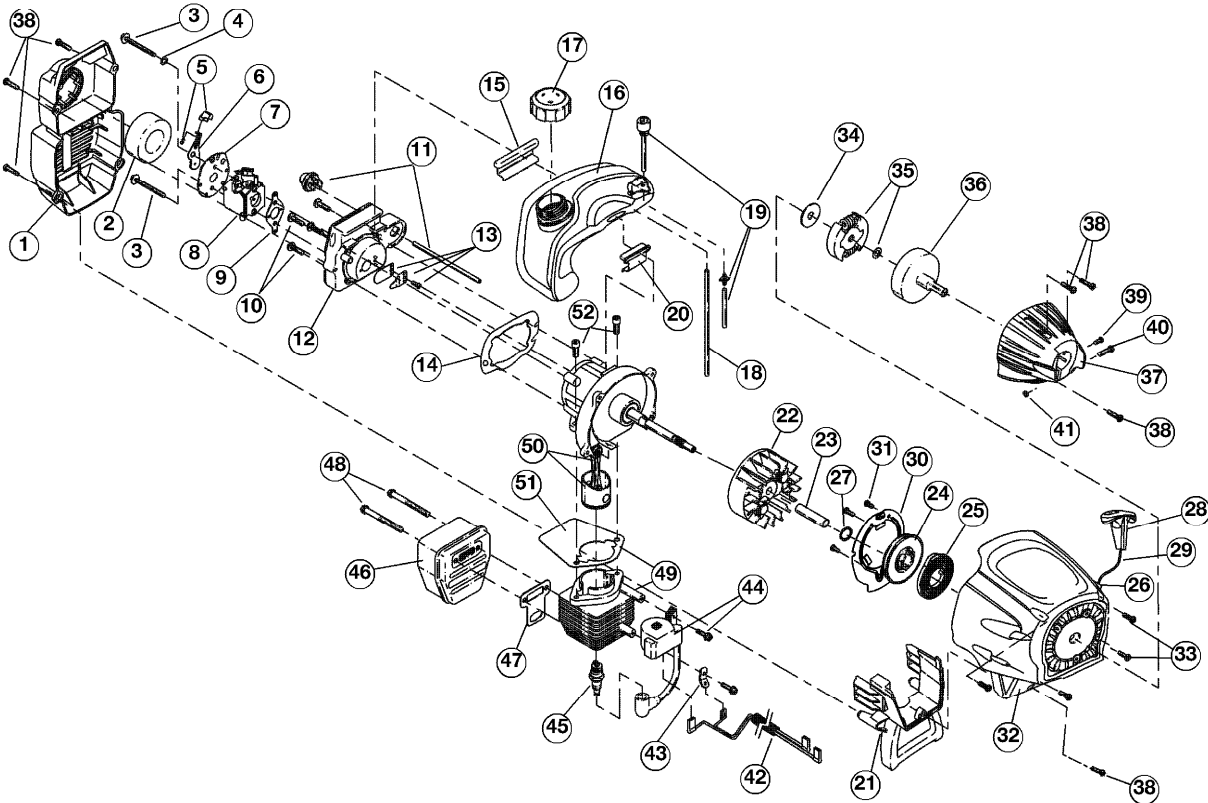

Ref #	Part Number	Qty	Description
1	753-04234		Throttle Housing Assembly (includes 2-4)
2	753-04119		Throttle Trigger
3	791-182690		Throttle Trigger Spring
4	791-182405		Switch
5	753-04405		Throttle Cable Assembly
6	753-04344		Upper Drive Shaft Housing Assembly
7	791-180869		Deluxe D-Handle Assembly (includes 8-10)
8	791-181070		Screw
9	791-182167		Deluxe D-Handle
10	791-182168		Bottom Clamp
11	753-1190		Split Boom Coupler (includes 12-15)
12	791-182057		Screw
13	791-181617		Bolt
14	791-181981		Adjustment Knob
15	753-04386		Knob Retaining Nut
16	753-1212		Lower Drive Shaft Housing Assembly
17	753-05182		Lower Flexible Drive Shaft
18	791-145569		Anti-Rotation Screw
19	753-05183		Gear Box Assembly (includes 23-27)
20	791-180547		Shield Mounting Hardware
21	791-180548		Shield Assembly (includes 22)
22	791-682061		Blade Assembly
23	791-153619		Outer Spool Assembly (includes 24)
24	791-610660		Retaining
25	791-610317B		Spring
26	753-1155		Inner Reel
27	791-153066B		Bump Head Knob Assembly
	791-180120		Replacement Line, 0.095 Diameter
	753-1156		Reel and Line Assembly