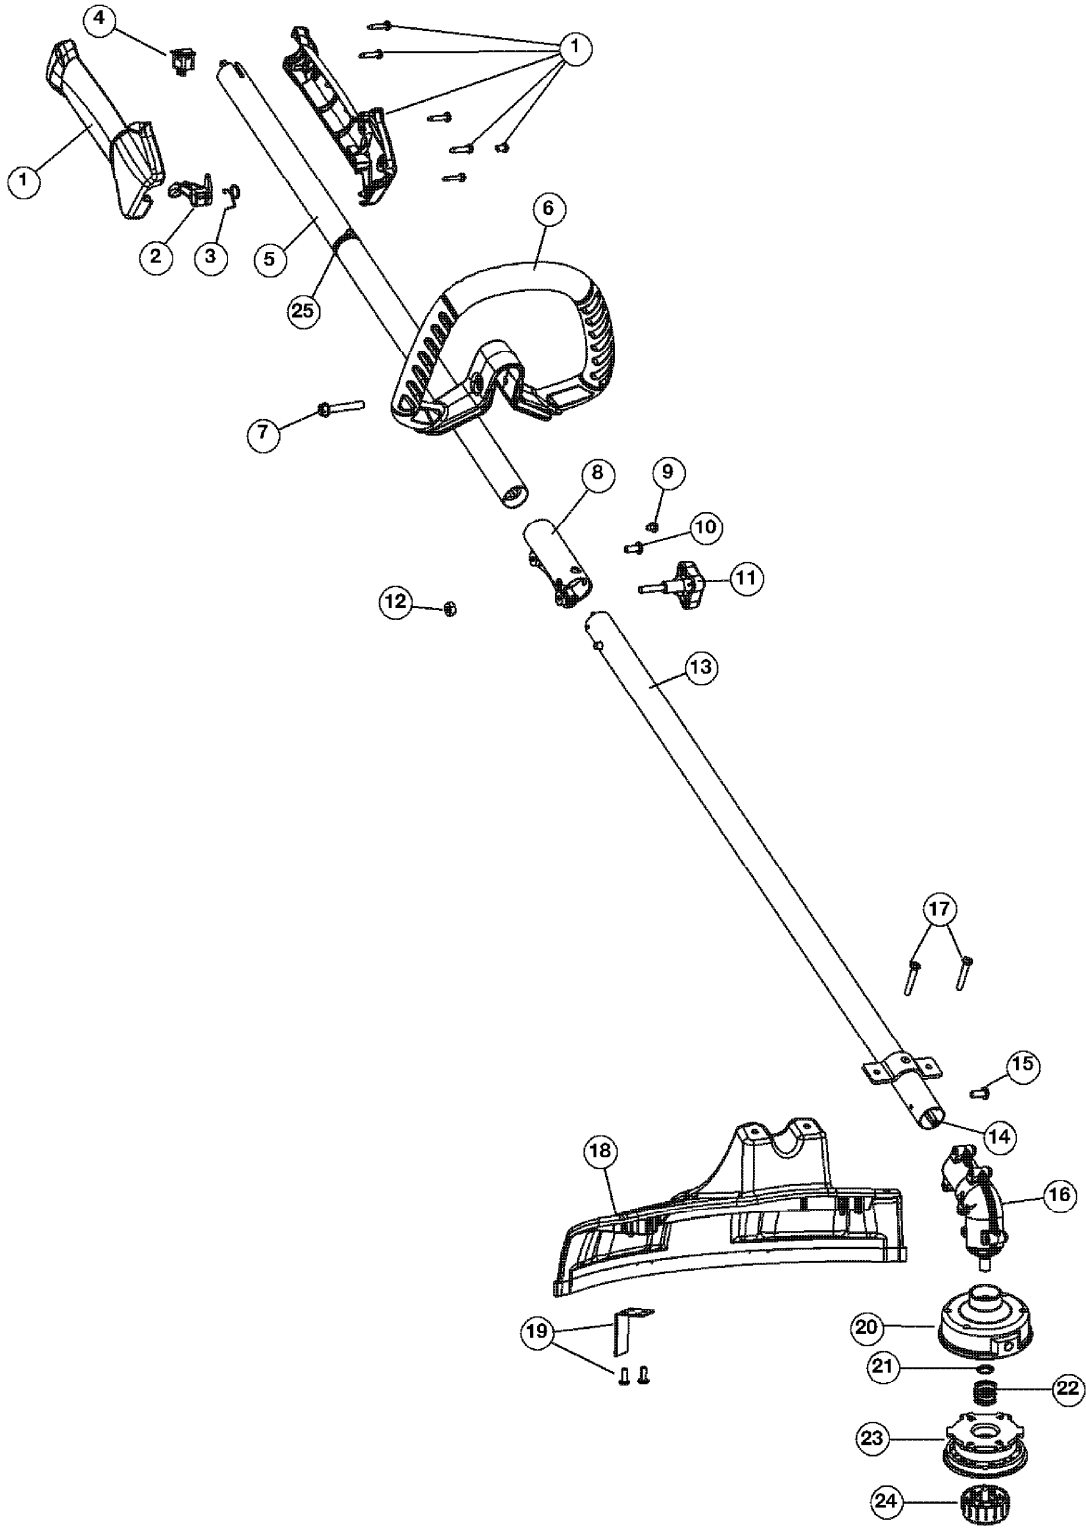

Ref #	Part Number	Qty	Description
1	753-04234		Throttle Housing Assembly
2	753-04119		Throttle Trigger
3	791-182690		Throttle Trigger Spring
4	791-182405		Switch
5	753-04344		Upper Drive Shaft Housing Assembly
6	753-06039		Deluxe D-Handle Assembly
7	753-06040		Bolt
8	753-1190		Split Boom Coupler
9	791-182057		Screw
10	791-181617		Bolt
11	791-181618B		Adjustment Knob
12	712-04018A		Knob Retaining Nut
13	753-06139		Lower Drive Shaft Housing Assembly
14	753-05267		Lower Flexible Drive Shaft
15	7039		Anit-Rotation Screw
16	753-06140		Gearbox Assembly
17	753-06125		Shield Mounting Screws
18	753-06123		Shield Assembly
19	753-06126		Blade Assembly
20	753-04284		Outer Spool Assembly
21	791-610660		Retainer
22	791-610317B		Spring
23	753-1155		Inner Reel
24	791-153066B		Bump Knob Assembly
25	791-610327		Shoulder Strap Clip
	953-1156		Reel & Line Assembly
	791-682075B		Shoulder Strap
	753-05778		Fixed Line Insert
	791-180920		.095 Replacement Line