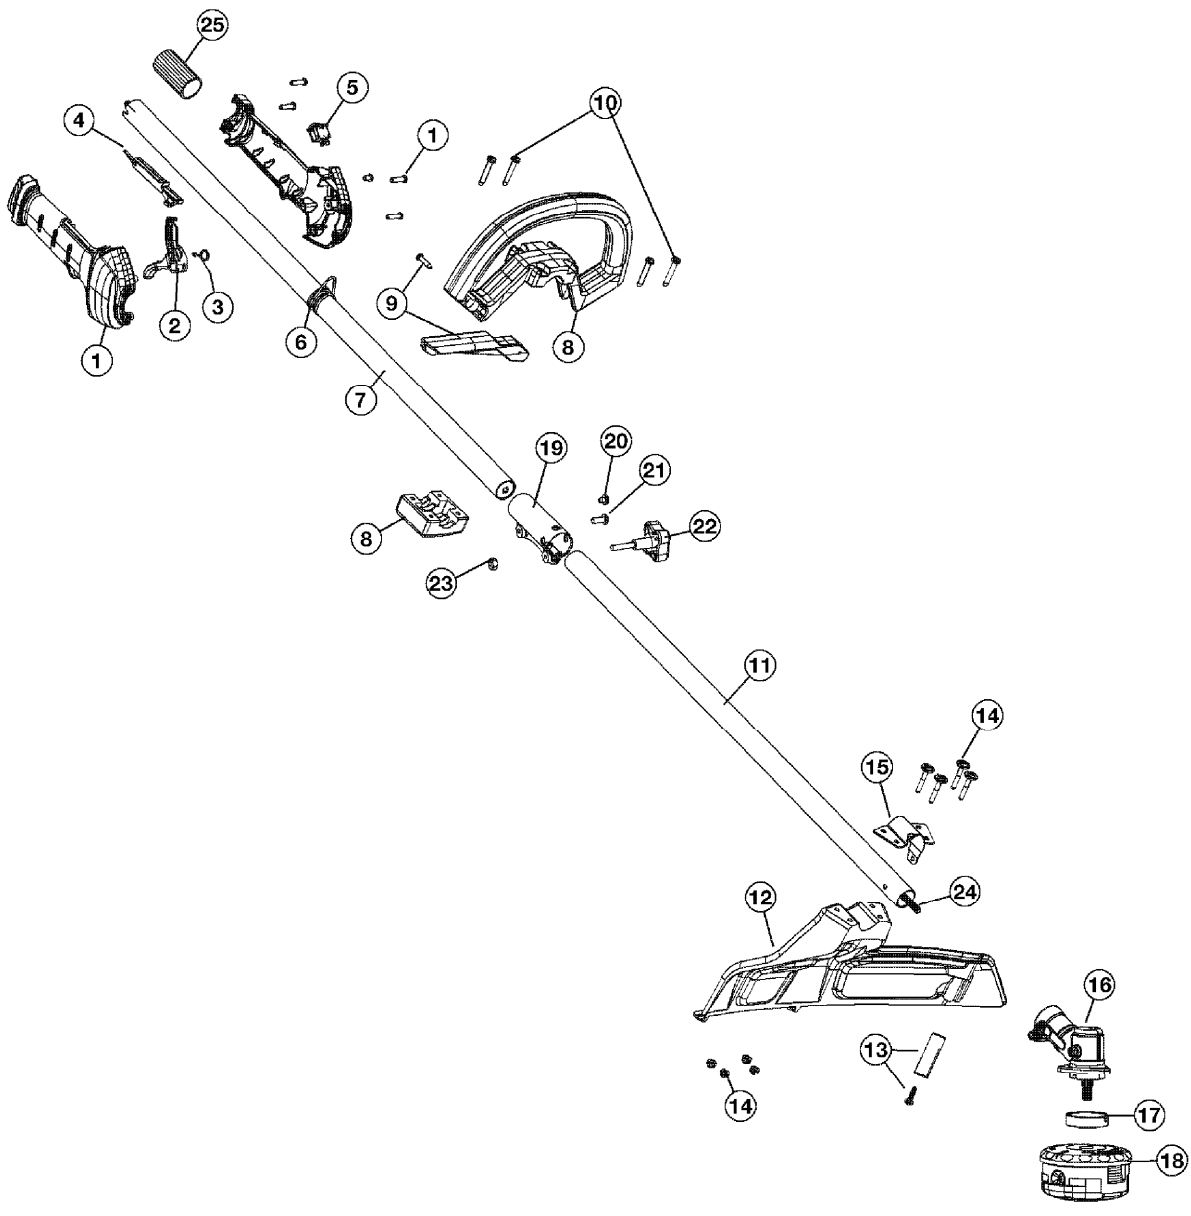

Ref #	Part Number	Qty	Description
1	753-05192		Throttle Housing Assembly
2	731-04970A-2		Throttle Trigger
3	753-05007		Spring
4	731-04971-2		Throttle Lock-out
5	791-182405		Switch
6	791-610327		Shoulder Strap Clip
7	753-04236		Upper Drive Shaft Housing Assembly
8	753-05008		D-Handle Assembly
9	753-05295		Barrier Bar Assembly
10	791-181070		Screw
11	753-04504		Lower Drive Shaft Housing Assembly
12	753-05820		Shield Assembly
13	753-05821		Blade Assembly
14	753-05822		Screw
15	753-06089		Guard Mounting Bracket
16	791-182193		Gearbox
17	791-182196		Gearbox Spacer
18	996-00033		Cutting Head Assembly
19	753-1190		Split Boom Coupler
20	791-182057		Screw
21	791-181617		Bolt
22	791-181981		Adjustment Knob
23	712-04018A		Knob Retaining Nut
24	753-05267		Lower Flexible Drive Shaft
25	753-06168		Grip Spacer