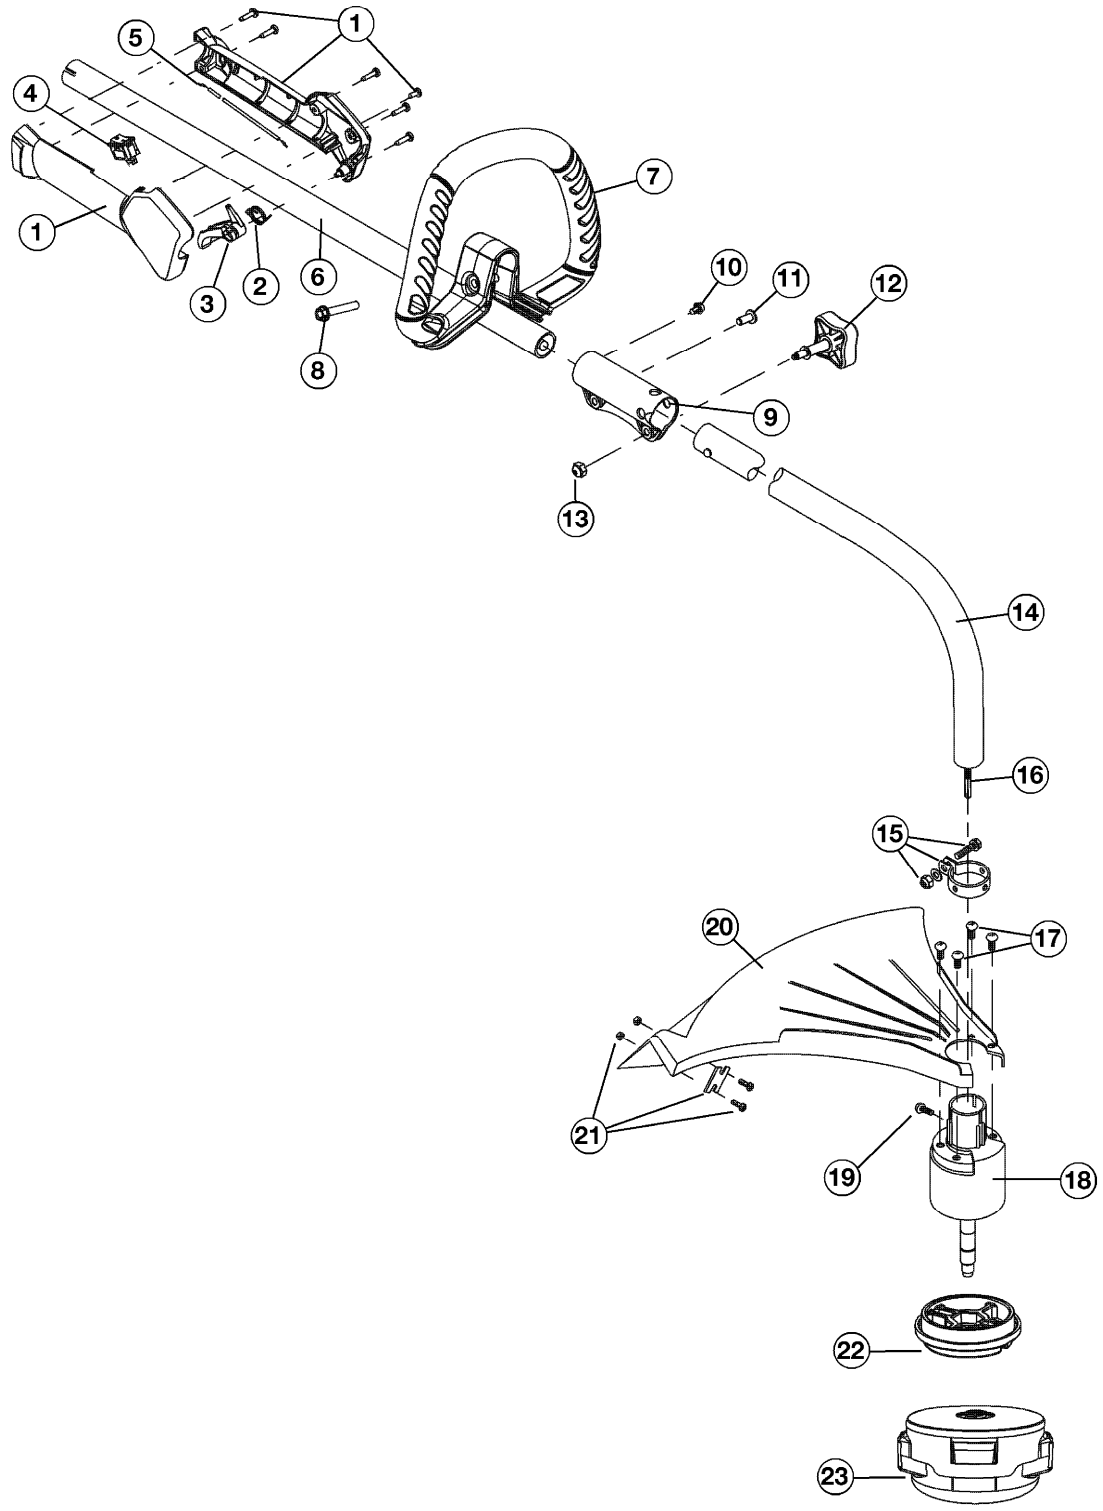

Ref #	Part Number	Qty	Description
1	753-04234		Throttle Housing Assembly
2	791-182690		Throttle Trigger Spring
3	753-04119		Throttle Trigger
4	791-182405		Switch
5	753-05270		Throttle Cable Assembly
6	753-04236		Upper Drive Shaft Housing Assembly
7	753-06039		D-Handle Assembly
8	753-06040		Bolt
9	753-1190		Split boom Coupler
10	791-182057		Screw
11	791-181617		Bolt
12	791-181618B		Adjustment Knob
13	712-04018A		Knob Retaining Nut
14	791-182387		Lower Drive Shaft Housing Assembly
15	791-153597		Lower Clamp Assembly
16	791-181852		Lower Flexible Drive Shaft
17	791-181858		Shield Mounting Screw
18	753-05050		Bushing Housing Assembly
19	791-145569		Anti-Rotation Screw
20	791-181659		Shield Assembly
21	753-06048		Blade Assembly
22	753-05034		Adapter
23	753-06130		Spool Assembly