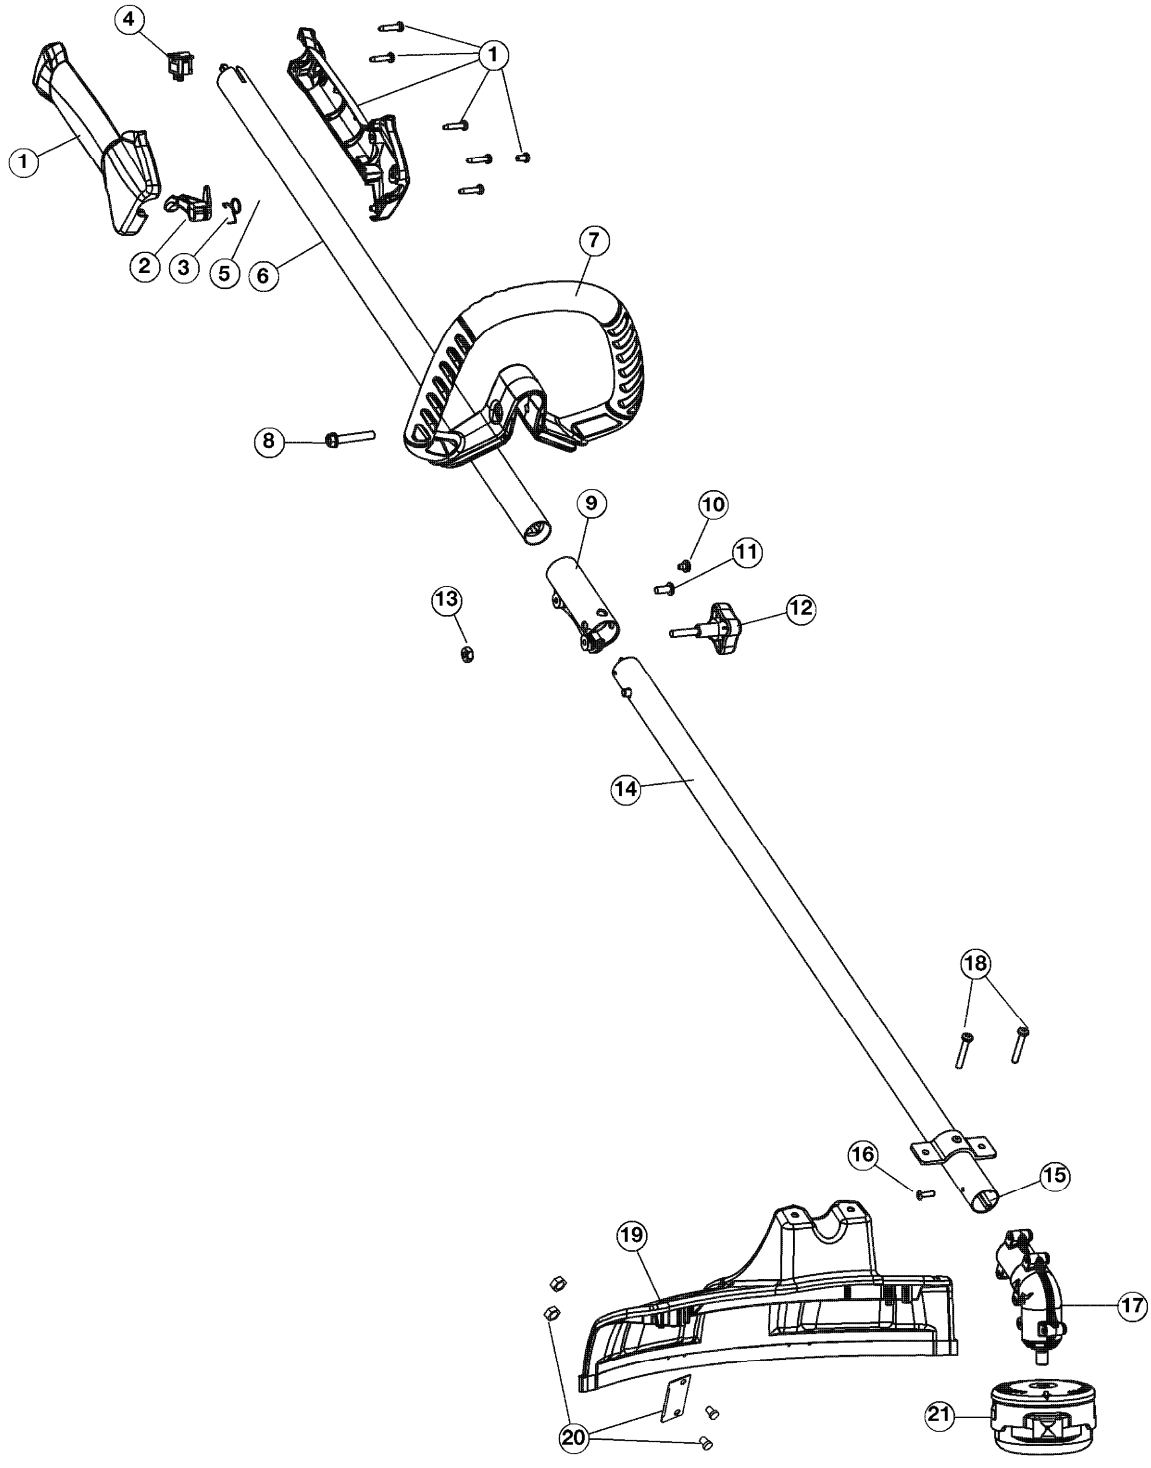

Ref #	Part Number	Qty	Description
1	753-04234		Throttle Housing Assembly
2	753-04119		Throttle Trigger
3	791-182690		Throttle Trigger Spring
4	791-182405		Switch
5	753-05270		Throttle Cable Assembly
6	753-04236		Upper Drive Shaft Housing Assembly
7	753-06039		Deluxe D-Handle Assembly
8	753-06040		Bolt
9	753-1190		Split Boom Coupler
10	791-182057		Screw
11	791-181617		Bolt
12	791-181618B		Adjustment Knob
13	712-04018A		Knob Retaining Nut
14	753-06139		Lower Drive Shaft Housing Assembly
15	753-05267		Lower Flexible Drive Shaft
16	7039		Anti-Rotation Screw
17	753-06124		Gear Box Assembly
18	753-06125		Shield Mounting Screws
19	753-06123		Shield Assembly
20	753-06126		Blade Assembly
21	753-06130		Cutting Head Assembly