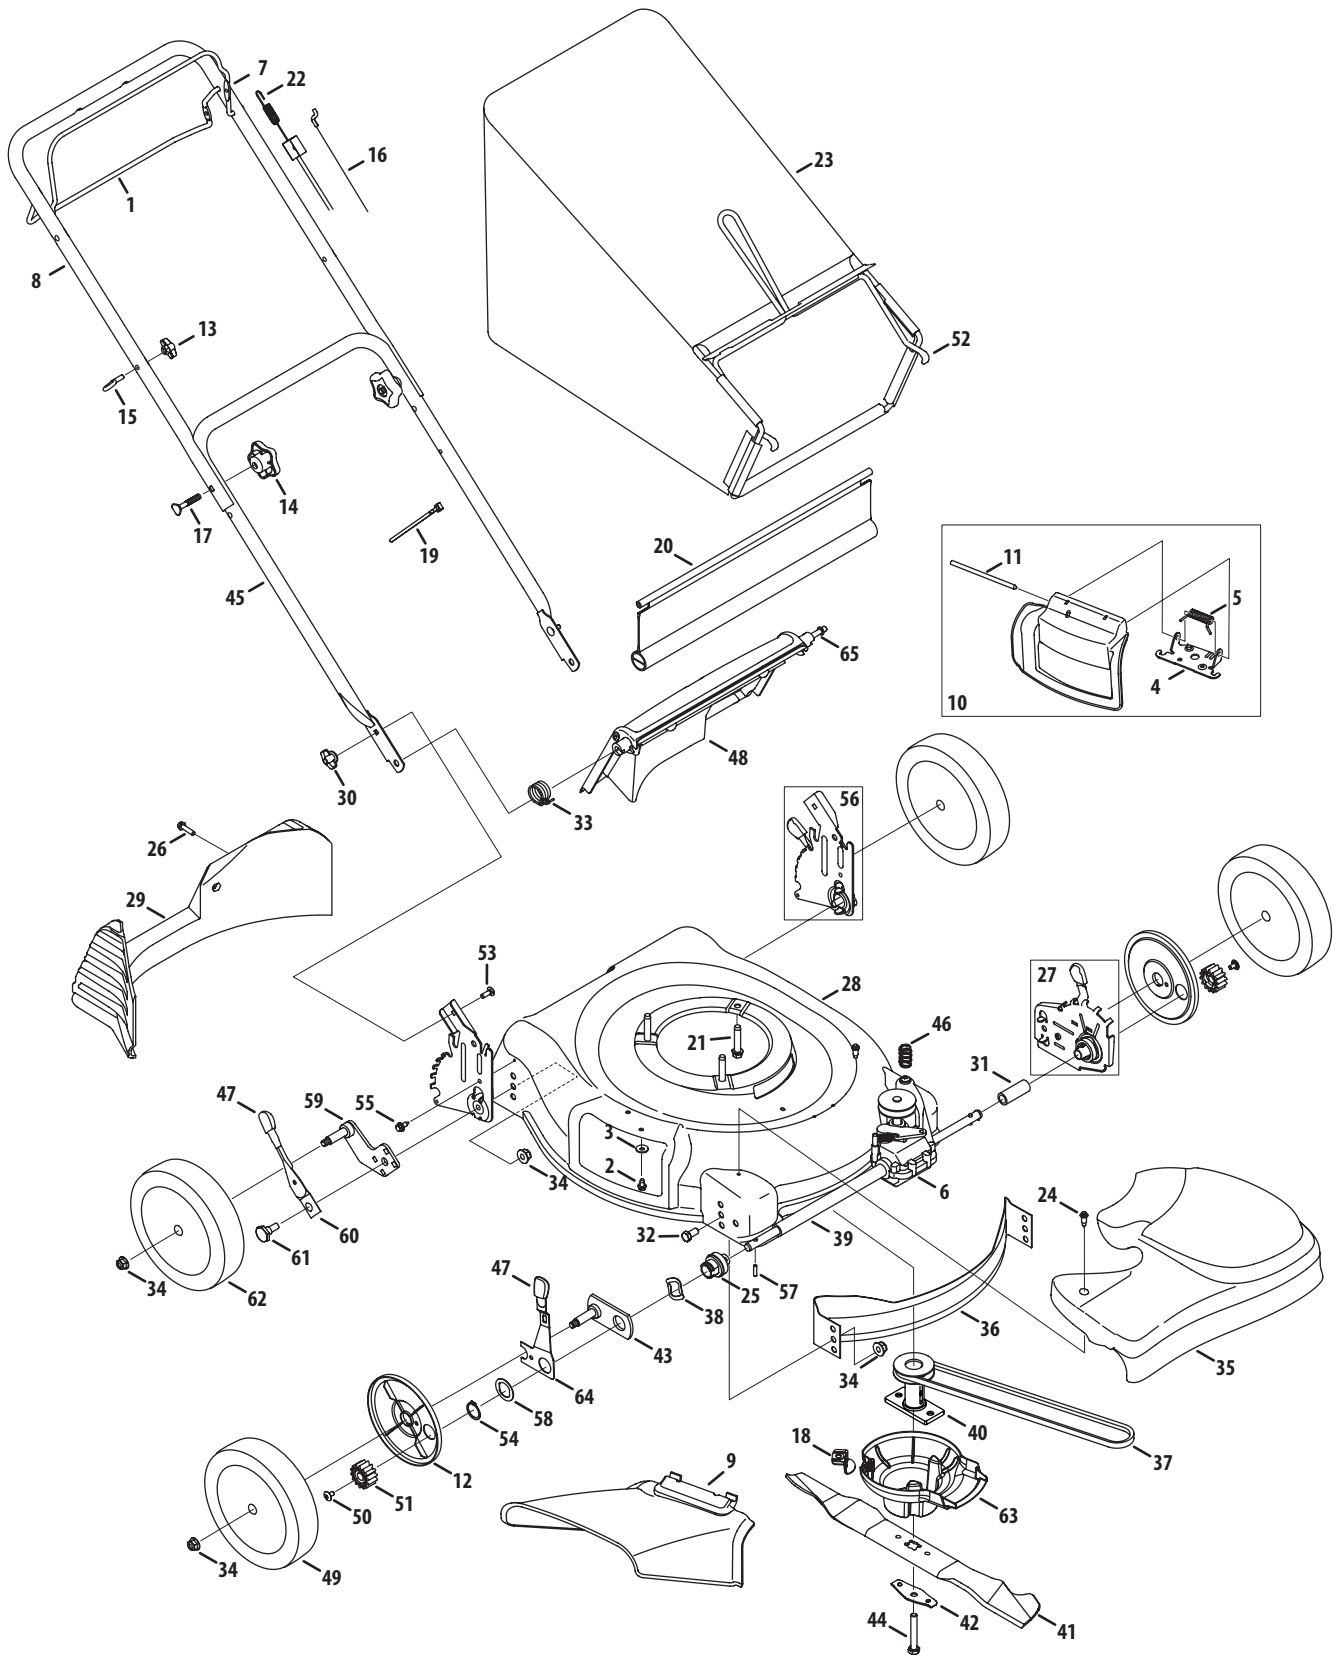

Model Series 460

Ref No.	Part Number	Description
1	747-1214	Drive Control
2	710-0599	TT Screw 1/4-20 x 0.5
3	736-0270	Bell Washer.265 x 0.75
4	17032A	Deflector Chute Adapter
5	732-1014	Torsion Spring
6	918-04376B	Transmission Assembly
7	747-1161A-0637	Blade Control
8	749-1092A-0637	Upper Handle
9	731-04177	Chute Deflector
10	987-02055	Mulch Plug Complete
11	747-0710	Hinge Pin
12	782-7551A	Wheel Dust Cap
13	720-0279	Handle Knob
14	720-04072A	Star Knob
15	710-1205	Eye Bolt
16	746-1132	Control Cable - 40.75"
17	710-1174	Carriage Bolt 5/16-18 x 2.0
18	787-01593	Engine Baffle Bracket
19	926-0240	Cable Tie
20	731-05642A	Rear Trailing Shield
21	710-0654A	Self-Tapping Sems Screw
22	946-04203	Drive Cable
23	964-04007A	Grass Bag
24	710-1650	Shoulder Screw # 12 -24
25	987-02347	Front Bearing Assembly
26	710-1241	Screw, 1/4-15 x 1.000
27	987-02194A	Height Adjustment Ass'y - RH
	987-02193A	Height Adjustment Ass'y - LH
28	787-01278	21" Deck
29	731-04150C	Rear Baffle
30	912-0397	Wing Nut
31	750-04595	Slev. Spacer 1.4" Lg.
32	710-0216	Hex Screw, 3/8-16 x.75
33	732-04090A	Torsion Spring - RH
34	712-04065	Flange Lock Nut, 3/8-16