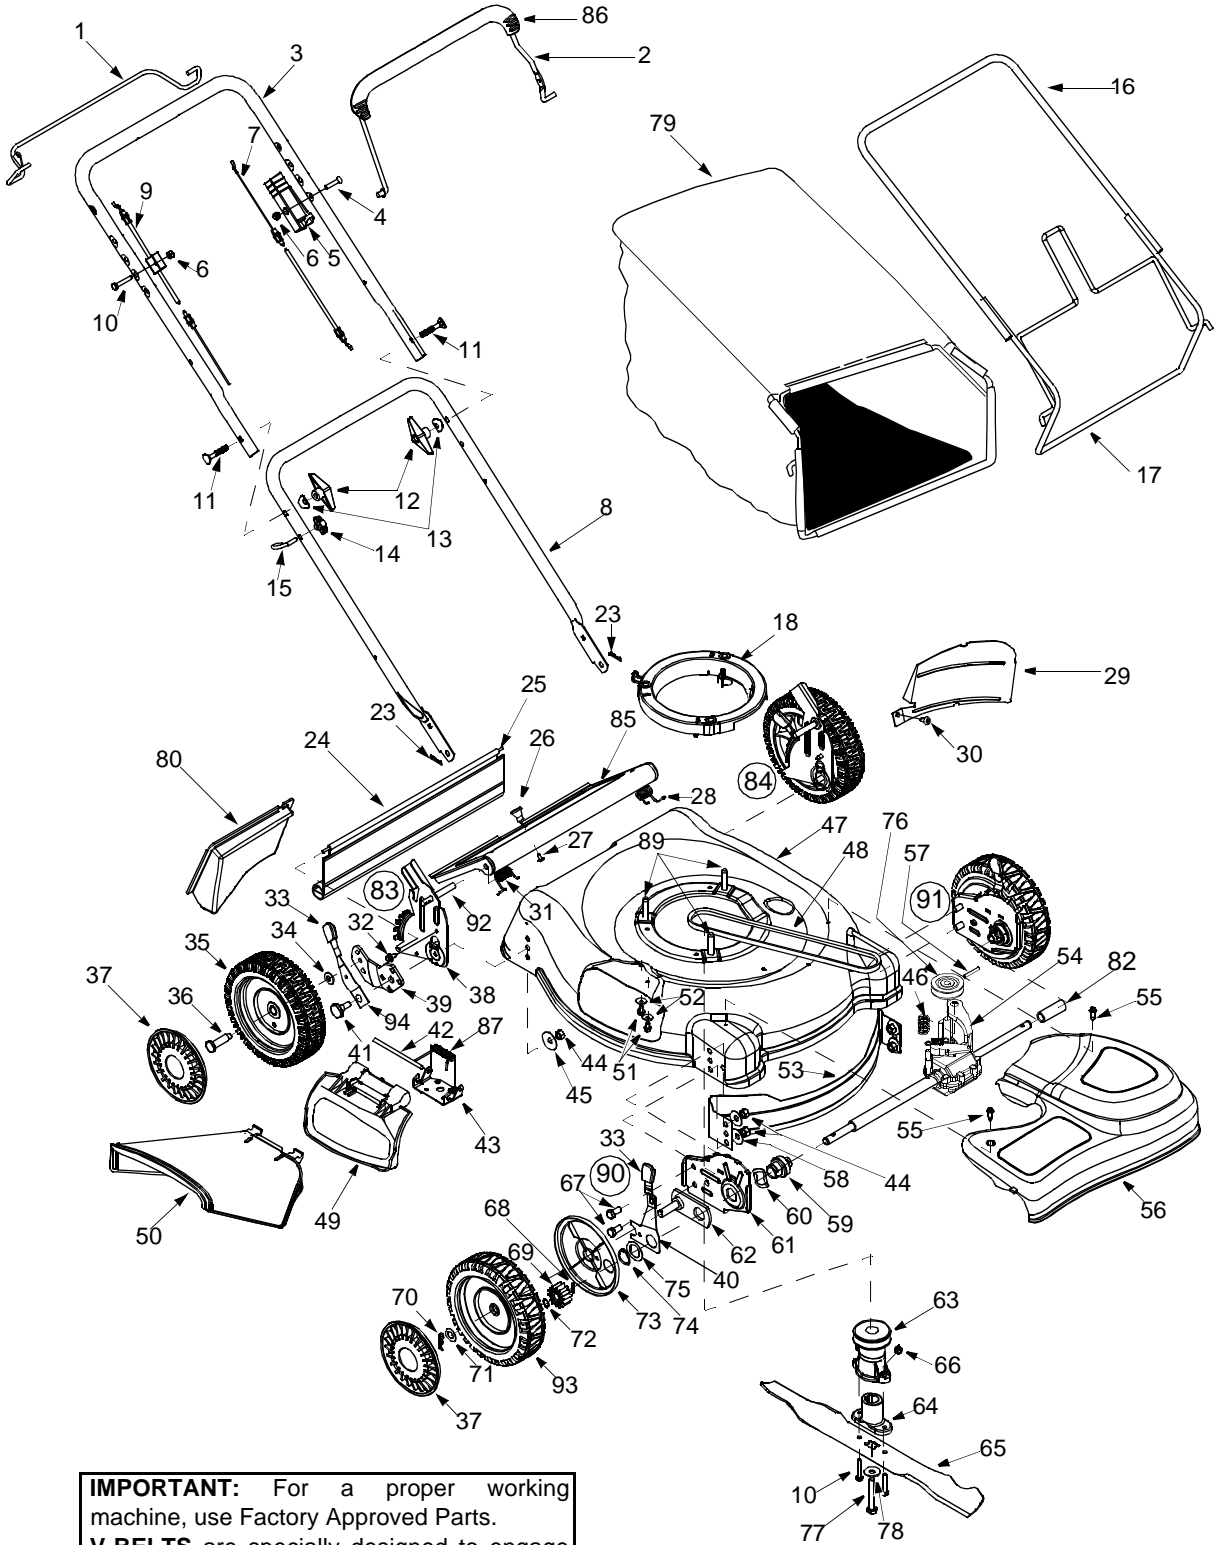

Model Series 460

IMPORTANT: For a proper working machine, use Factory Approved Parts. **V-BELTS** are specially designed to engage and disengage safely. A substitute (non OEM) V-Belt can be dangerous by not disengaging completely.

Model Series 460

Ref. No.	Part No.	Part Description	Ref. No.	Part No.	Part Description
1.	747-2136	Lower Bail Handle	50.	731-1409	Discharge Deflector SD
2.	747-0824	Blade Control Handle	51.	710-0599	TT Screw 1/4-20 x 0.5"
3.	749-1501	Upper Handle	52.	736-0270	Bell Washer 0.265" x 0.75"
4.	710-1270	Oval C-Sunk Scr. 1/4-20 x 1.31"	53.	782-5002	Front Baffle
5.	746-0883	Control Housing	54.	618-0657	Transmission Assembly Compl.
6.	712-0324	Hex Lock Nut 1/4-20	55.	7510042824	Screw #12 x 0.457"
7.	746-0551	Control Cable: 43"	56.	731-2600	Front Drive Cover: Yellow
8.	749-0928A	Lower Handle	57.	715-0169	Roll Pin
9.	746-1146	Drive Cable	58.	736-0331	Bell Washer
10.	710-0606	Hex Screw 1/4-20 x 1.5"	59.	748-0355	Bearing Support
11.	710-1174	Carriage Bolt	60.	736-0447	Wave Washer
12.	720-0284	Handle Knob	61.	782-0511A	Height Adj. Plate LH
13.	736-0451	Saddle Washer		782-0512B	Height Adj. Plate RH
14.	720-0279	Wing Nut	62.	682-0509	Pivot Plate Assembly
15.	710-1205	Rope Guide	63.	756-1146A	Drive Pulley
16.	764-0310	Grass Catcher Frame: Rear	64.	748-0411	Blade Adapter
17.	764-0311	Grass Catcher Frame: Front	65.	742-0741	Mulching Blade w/ Star: 21"
18.	631-0075B	Engine Spacer Assembly	66.	712-0324	Hex Lock Nut
23.	714-0104	Hairpin Clip	67.	710-0216	Hex Screw
24.	731-1236	Rear Trail Shield	68.	715-0221	Dowel Pin
25.	732-0700	Wire: Trail Shield	69.	717-1762	Gear 14T RH
26.	720-0275	Knob		717-1761	Gear 14T LH
27.	710-0192	Scr. Tr. Mach. #10-24 x 0.380"	70.	714-0101	Hairpin Clip
28.	732-0677	Torsion Spring LH	71.	736-3013	Flat Washer
29.	782-5003	Rear Baffle LH	72.	716-0865	Snap Ring
30.	710-1017	Scr. AB 1/4-14 x 0.625"	73.	782-7551	Wheel Dust Cap
31.	732-0678	Torsion Spring RH	74.	716-0102	Snap Ring
32.	710-0896	Hex Scr. w/ Wash. 1/4-14 x 0.62"	75.	736-0474	Washer DD 1.5" O.D.
33.	720-0426	Knob	76.	756-1231	Input Pulley
34.	736-0105	Bell Washer .375 x .870	77.	710-1257	Hex Bolt
35.	734-2004A	Wheel: Rear	78.	736-0452	Bell Washer
36.	738-0102	Shoulder Screw	79.	664-0176	Grass Bag (For service only)
37.	731-1426	Hubcap	80.	782-5004	Rear Baffle RH
38.	682-0513	Handle Bracket Assembly LH	82.	750-1166	Slev. Spacer LH
	682-0514	Handle Bracket Assembly RH		750-1165	Slev. Spacer RH
39.	14766	Pivot Bar LH	83.	682-0516A	Height Adj. Assembly RH Compl.
	14765	Pivot Bar RH	84.	682-0515A	Height Adj. Assembly LH Compl.
40.	732-0706	Front Lever RH	85.	782-7000	RD Chute Door
	732-0707	Front Lever LH	86.	731-2623	Bail Cover
41.	738-0507B	Shoulder Screw	87.	732-0731	Torsion Spring
42.	747-0710	Hinge Pin	88.	726-0240	Cable Tie (not shown)
43.	782-7006	Mounting Bracket	89.	710-1008	TT Screw
44.	712-0798	Hex Nut	90.	682-0512A	Height Adj. Assembly RH Compl.
45.	736-0356	Flat Washer	91.	682-0511A	Height Adj. Assembly LH Compl.
46.	732-1043	Belt Tension Spring	92.	710-1248	Weld Pin
47.	782-0082A	3-in-1 Deck: 21"	93.	734-2042	Wheel: Front
48.	754-0637	V-Belt	94.	732-0417A	Spring Lever
49.	731-1404A	Mulch Plug