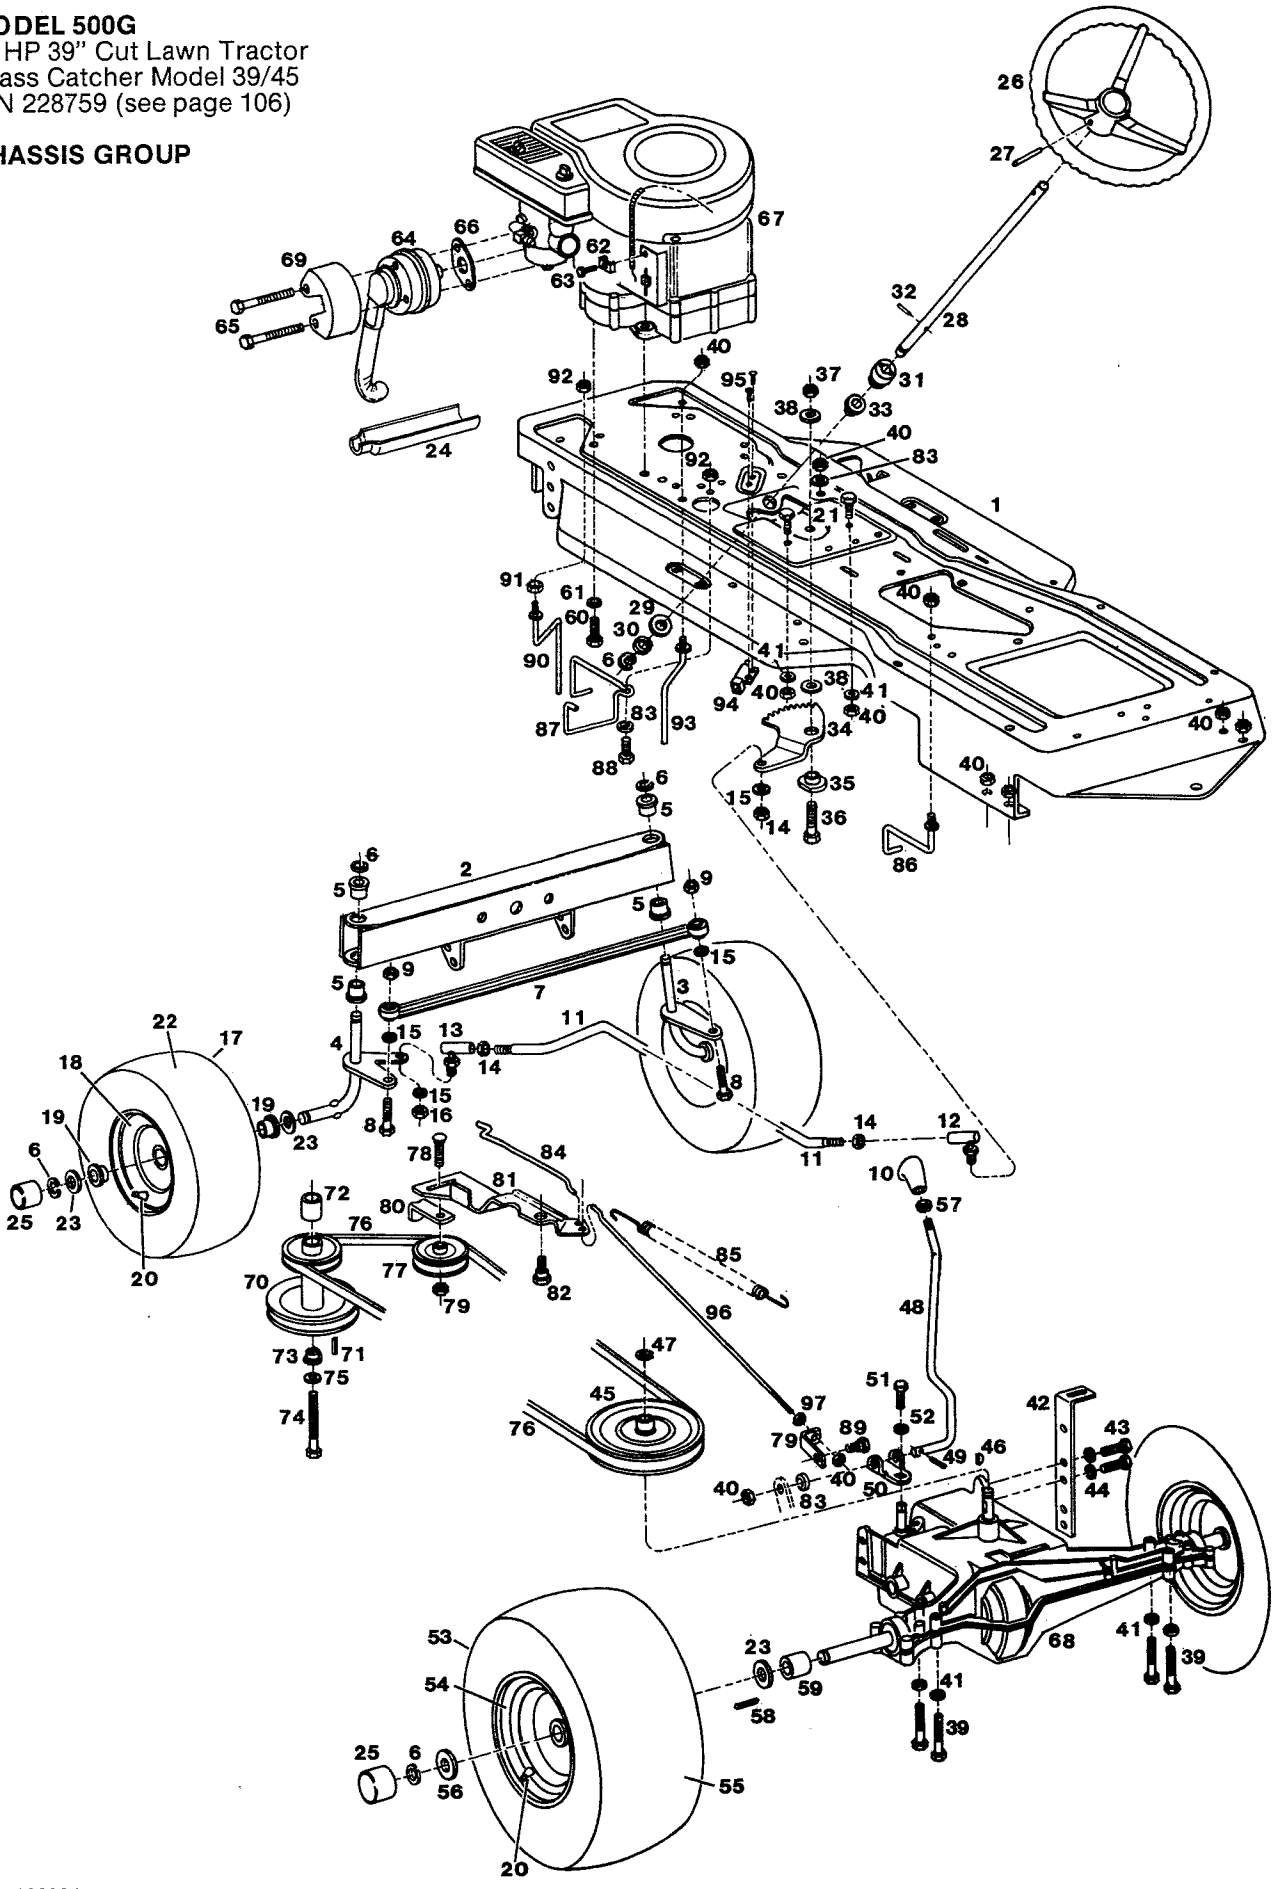

MODEL 500G
12 HP 39" Cut Lawn Tractor
Grass Catcher Model 39/45
P/N 228759 (see page 106)

CHASSIS GROUP

MODEL 500G
12 HP 39" Cut Lawn Tractor
Grass Catcher Model 39/45
P/N 228759 (see page 106)

CHASSIS GROUP

Index No.	Part No.	Description	Index No.	Part No.	Description
1	013052	Frame - main	49	317016	Pin - cotter
	012989	Axle Assembly - front (includes 2, 3, 4, 5 and 6)	50	096321	Bracket - shift lever
2	098376	Axle - front	51	157982	Bolt - hex 1/4-28 x 3/4
3	098384	Spindle - steering R.H.	52	157792	Washer - flat
4	098392	Spindle - steering L.H.	53	041665	Wheel - rear w/tire & rim
5	134999	Bearing - spindle	54	042010	Rim - rear tire
6	316513	Ring - retainer	55	042028	Tire - rear 20 x 8.00 tubeless
7	013003	Rod - tie, steering	56	158188	Washer - flat
8	159046	Bolt hex 3/8-16 x 1-3/4	57	158949	Nut - hex jam 1/2-13
9	310011	Nut - hex lock 3/8-16	58	446617	Key - rear wheel
10	112664	Knob-shift lever	59	158725	Spacer - rear wheel
	095828	Drag Link Assembly (includes 11, 12, 13 and 14)	60	158014	Bolt - hex 3/8-16 x 1-1/4
11	098145	Link - drag, steering	61	153551	Washer - lock 3/8
12	135244	Joint - ball, sector end	62	159269	Clamp - throttle cable
13	135038	Joint - ball, axle end	63	159277	Screw - cable clamp
14	158105	Nut - hex jam 3/8-24	64	136341	Muffler - exhaust
15	150185	Washer - lock 3/8	65	312165	Bolt - hex 5/16-18 x 3-1/2
16	615633	Nut - hex 3/8-24	66	134692	Gasket - muffler
17	041673	Wheel - front, w/tire & rim	67	*	Engine - 12 HP
18	041715	Rim - front tire	68	**	Transaxle - Tecumseh/Peerless Model 920-019
19	159384	Bearing - wheel	69	096263	Shield - heat, muffler
20	136291	Stem - valve	70	096156	Pulley - engine, double
21	157941	Bolt - hex 5/16-18 x 7/8	71	158279	Key - pulley
22	042002	Tire - front 15 x 6.00 tubeless	72	158246	Spacer - pulley, top
23	158063	Washer - flat 3/4	73	158253	Washer - pilot
24	112805	Trough - engine oil drain	74	158964	Bolt - hex 7/16-20 x 5
25	112409	Cap - hub	75	311068	Washer -lock 7/16
26	112771	Wheel - steering	76	135293	Belt - drive
27	159434	Pin - roll 1/4 x 2	77	109645	Pulley - idler
28	095034	Shaft - steering	78	157750	Bolt - carriage 3/8-16 x 1-1/2
29	159376	Washer - flat	79	095786	Bracket - brake rod
30	158162	Washer - flat 3/4	80	015198	Retainer - belt
31	109801	Pinion - steering	81	136101	Arm - idler
32	158766	Pin - dowel 1/4 x 1-3/4	82	159129	Bolt -shoulder 5/16-18 x 11/16
33	136275	Bushing - steering pinion	83	158212	Washer - flat
34	109850	Sector - steering	84	095794	Rod - clutch
35	134742	Eccentric - steering adjust	85	135228	Spring - clutch
36	158147	Bolt - hex 1/2-13 x 1-1/2	86	096198	Guide - belt, rear
37	157537	Nut - hex lock 1/2-13	87	097261	Guide - belt
38	158170	Washer - flat	88	152108	Bolt - hex 5/16-18 x 1
39	158154	Bolt - hex 5/16-18 x 2-3/4	89	157503	Bolt - shoulder 5/16-18 x 1/2
40	715177	Nut - hex 5/16-18	90	097790	Guide - belt
41	715185	Washer - flat	91	451500	Nut - spacer
42	096271	Brace - transaxle	92	159145	Nut - hex jam 5/16-18
43	159228	Bolt - hex tap 5/16-18 x 3/4	93	097808	Guide - belt
44	311118	Washer - lock 5/16	94	134825	Switch - clutch interlock
45	172072	Pulley - transaxle	95	157933	Screw - pan head
46	615534	Key - Woodruff #9	96	095802	Rod - brake
47	159285	Ring - retainer	97	150136	Nut - hex keps 5/16-18
48	097204	Lever - shift		042077	Tube - front tire
				042093	Tube - rear tire

*Contact Engine Manufacturer's authorized service dealer for parts and warranty.

**Contact Tecumseh/Peerless authorized service dealer or distributor for parts and warranty.