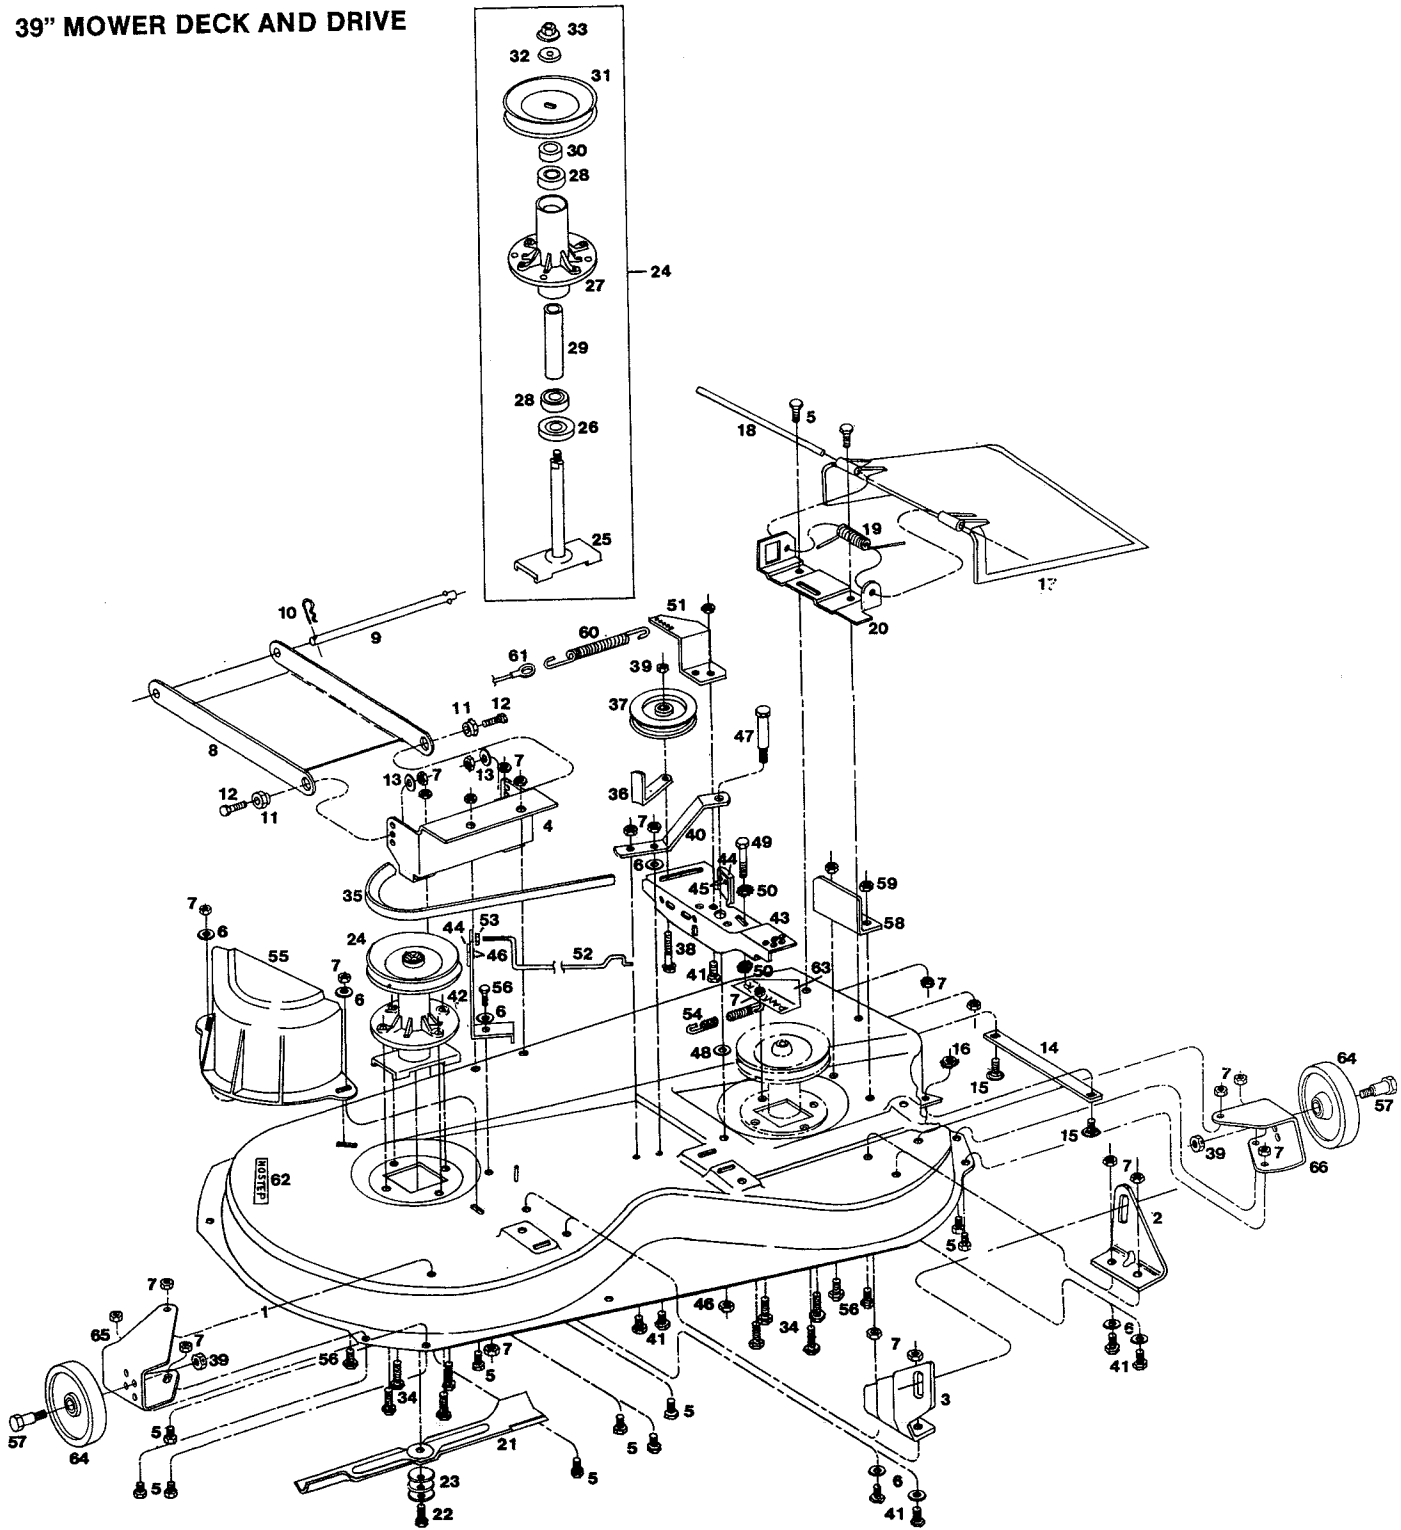

MODEL 500G
12 HP 39" Cut Lawn Tractor
Grass Catcher Model 39/45
P/N 228759 (see page 106)

39" MOWER DECK AND DRIVE

MODEL 500G
12 HP 39" Cut Lawn Tractor
Grass Catcher Model 39/45
P/N 228759 (see page 106)

39" MOWER DECK AND DRIVE

Index No.	Part No.	Description	Index No.	Part No.	Description
1	014423	Deck - mower 39"	35	136176	Belt - blade drive
2	014498	Bracket - deck lift R.H.	36	098012	Retainer - belt
3	014506	Bracket - deck lift L.H.	37	098004	Pulley - idler
4	014480	Bracket - deck drawbar	38	158444	Bolt - carriage 3/8-16 x 2
5	312082	Bolt - hex 5/16-18 x 1/2	39	310011	Nut - hex lock 3/8-16
6	715185	Washer - flat 5/16	40	014461	Bracket - idler arm
7	715177	Nut - hex lock 5/16-18	41	158998	Bolt - hex 5/16-18 x 3/4
8	014431	Drawbar - deck	42	135772	Arm - blade brake w/brake pad (includes 44 & 45)
9	097469	Pin - drawbar			
10	715011	Hairpin - cotter		014092	Arm - blade brake w/o brake pad
11	158691	Nut - eccentric, deck leveling	43	098053	Arm - idler w/brake pad (includes 44 & 45)
12	152108	Bolt - hex 5/16-18 x 1"		014084	Arm - idler w/o brake pad
13	159194	Washer - flat	44	135046	Pad - brake
14	014456	Bar - skid	45	764225	Rivet - pop brake pad 3/16 x 3/8
15	313510	Bolt - carriage 5/16-18 x 3/4	46	715482	Nut - hex 3/8 - 16 fig
16	150136	Nut - hex keps 5/16-18	47	158733	Bolt - shoulder 3/8-16 x 2-9/16
17	113076	Deflector - discharge opening	48	158337	Washer - flat 3/8
18	096438	Pin - deflector	49	450130	Bolt - hex 1/4-20 x 2
19	097972	Spring - deflector	50	715037	Nut - hex keps 1/4-20
20	014449	Bracket - chute deflector	51	014159	Extension - idler arm
21	030544	Blade - 19½ Hilift	52	135780	Rod - brake release
	031039	Blade - 19½" none Hilift (optional)	53	152967	Nut - hex lock 1/4-20
22	158543	Bolt - hex nylock 3/8-24 x 1	54	109637	Spring - brake engaging
23	158055	Washer - formed	55	096164	Guard - belt pulley L.H.
24	015891	Spindle Assembly - blade (includes 25-33)	56	450437	Bolt - hex 5/16-18 x 5/8
25	098160	Shaft - blade w/saddle	57	157495	Bolt - shoulder 3/8-16 x 2-3/8
26	134981	Shield - dust	58	014472	Shield - pulley R.H.
27	134973	Housing - shaft and bearings	59	159236	Nut - hex lock - 5/16-18
28	095406	Bearing - shaft	60	097980	Spring - clutch engaging
29	095398	Spacer - bearings	61	051755	Cable - blade drive control
30	159319	Spacer - drive pulley	62	004655	Decal - No Step
31	098152	Pulley - drive	63	143115	Decal - Danger
32	157396	Washer - pulley retainer	64	041541	Wheel - deck 6"
33	159301	Nut - hex lock 7/16-20	65	014522	Bracket - deck wheel L.H.
34	159202	Bolt - hex 5/16-18 x 1-3/8	66	014530	Bracket - deck wheel R.H.