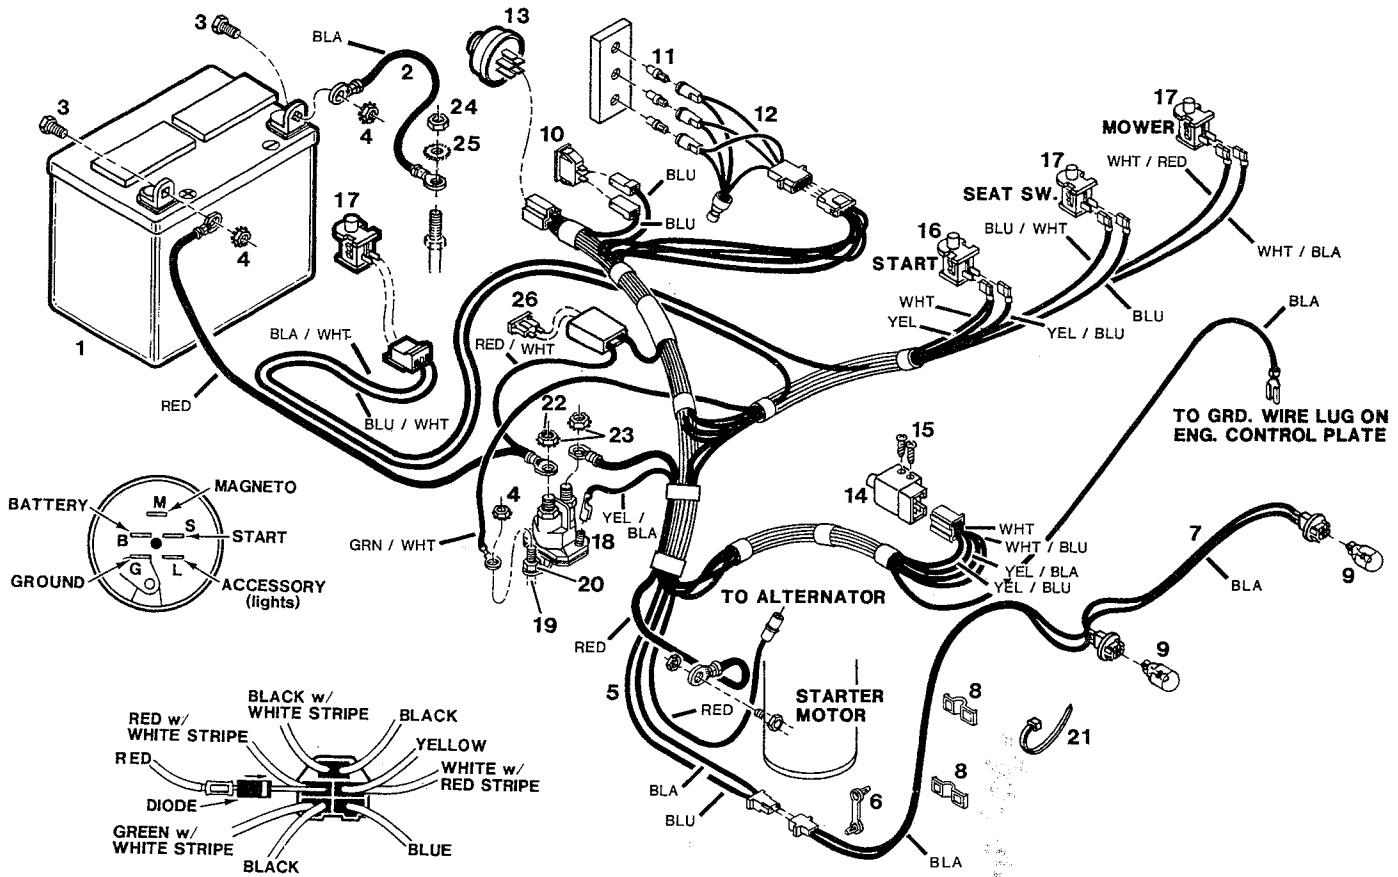

MODEL 500G
 12 HP 39" Cut Lawn Tractor
 Grass Catcher Model 39/45
 P/N 228759 (see page 106)

ELECTRICAL SYSTEM

MODEL 500 ELECTRICAL SYSTEM

Index No.	Part No.	Description	Index No.	Part No.	Description
1	135350	Battery - 12 volt, dry	14	134825	Switch - clutch interlock
2	134908	Wire - battery ground, black	15	157933	Screw - pan head #12
3	153171	Bolt - hex 1/4-20 x 5/8	16	135822	Switch - no start
4	715037	Nut - hex 1/4-20 keps	17	134833	Switch - system interlock
5	136721	Harness - wiring	18	134940	Solenoid - starter
6	112326	Retainer - harness	19	158121	Bolt - hex 1/4-20 x 3/4
7	135103	Harness - headlights	20	152967	Nut - hex 1/4-20
8	134676	Retainer - harness, press-on	21	110379	Tie - cable
9	135533	Bulb - headlights	22	157974	Nut - hex 5/16-24
10	135814	Switch - headlights	23	156430	Washer - lock 5/16 ext tooth
11	136051	Bulb - monitor indicator	24	150136	Nut - hex 5/16-18 keps
12	136192	Harness - indicator lights	25	153510	Washer - lock 5/16 int tooth
13	135798	Switch - ignition w/o keys	26	*	Fuse - 15 amp