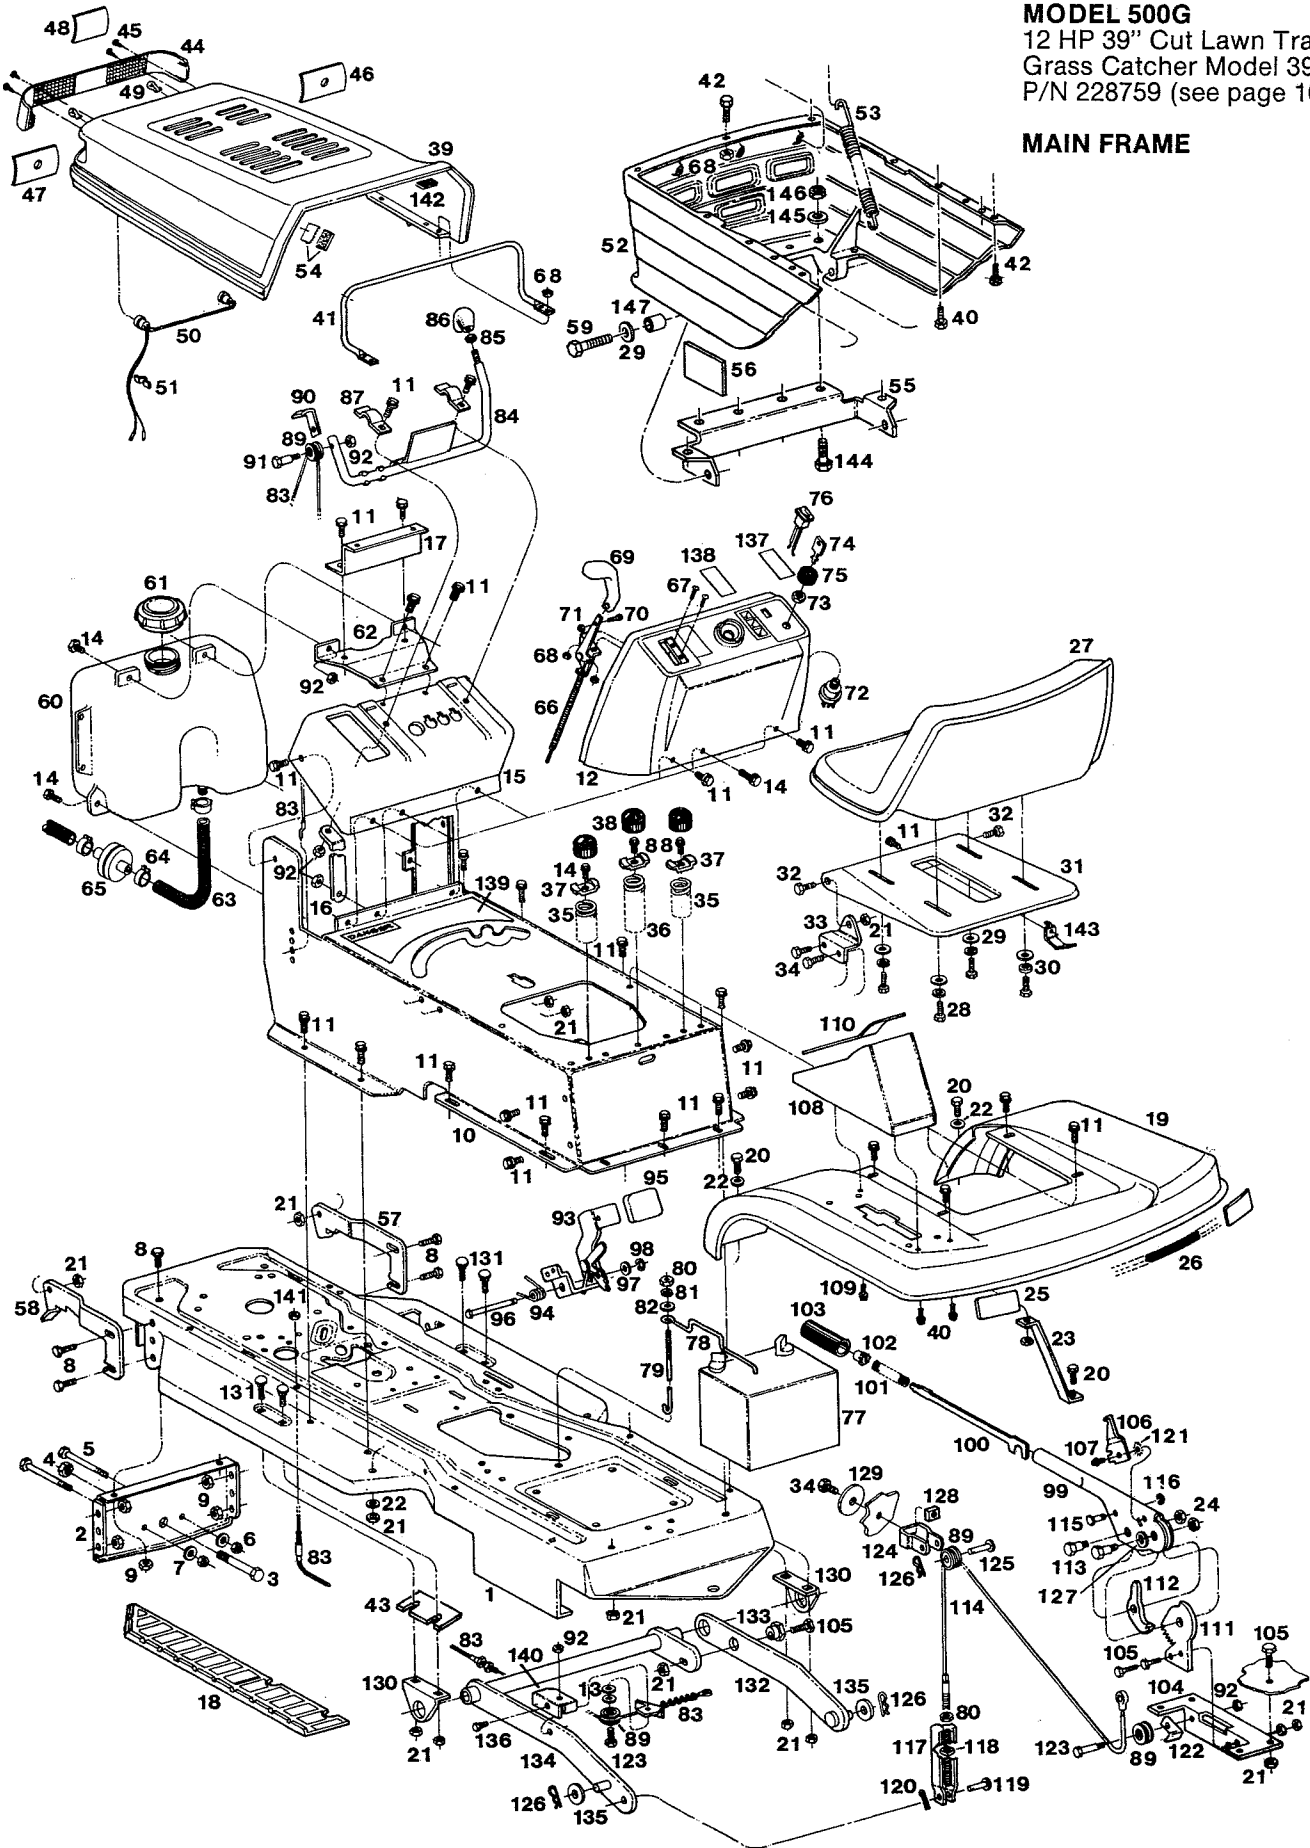

MODEL 500G
12 HP 39" Cut Lawn Tractor
Grass Catcher Model 39/45
P/N 228759 (see page 106)

MAIN FRAME

MAIN FRAME

MODEL 500G
12 HP 39" Cut Lawn Tractor
Grass Catcher Model 39/45
P/N 228759 (see page 106)