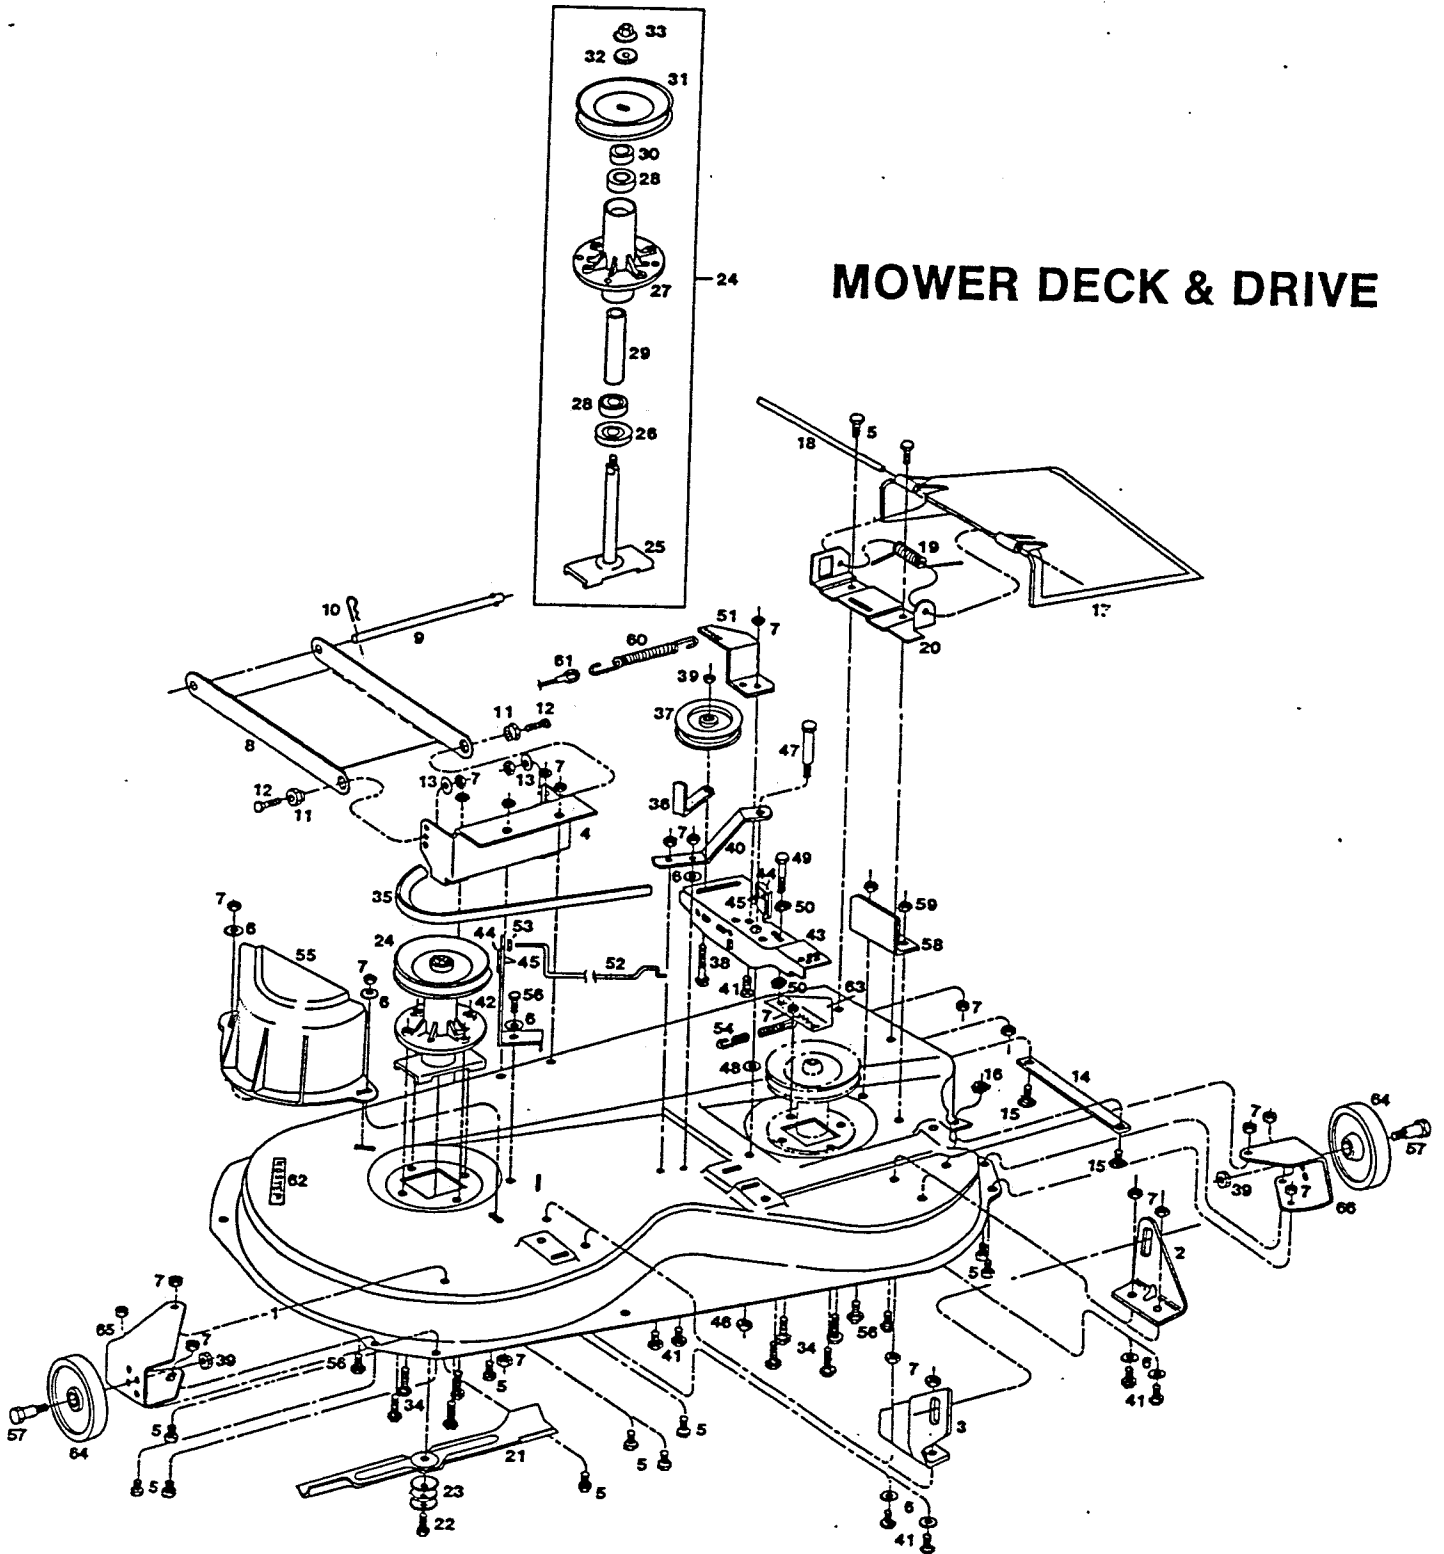

MODEL 500 H
12 HP I/C Electric Start 39" Cut Lawn Tractor

MOWER DECK & DRIVE

39" MOWER DECK AND DRIVE

Index No.	Part No.	Description	Index No.	Part No.	Description
1	017004	Deck - mower 39"	35	136176	Belt - blade drive
2	014498	Bracket - deck lift R.H.	36	098012	Retainer - belt
3	014506	Bracket - deck lift L.H.	37	098004	Pulley - idler
4	014480	Bracket - deck drawbar	38	158444	Bolt - carriage 3/8-16 x 2
5	312082	Bolt - hex 5/16-18 x 1/2	39	310011	Nut - hex lock 3/8-16
6	715185	Washer - flat 5/16	40	014464	Bracket - idler arm
7	616342	Nut - hex lock 5/16-18	41	158998	Bolt - hex 5/16-18 x 3/4
8	014431	Drawbar - deck	42	172619	Arm - blade brake w/brake pad (includes 44 & 45)
9	097469	Pin - drawbar		015883	Arm - blade brake w/o brake pad
10	715011	Hairpin - cotter		098053	Arm - idler w/brake pad (includes 44 & 45)
11	158691	Nut - eccentric, deck leveling	43	014084	Arm - idler w/o brake pad
12	152108	Bolt - hex 5/16-18 x 1	44	135046	Pad - brake
13	159194	Washer - flat	45	764225	Rivet - pop brake pad 3/16 x 3/8
14	014456	Bar - skid	46	715482	Nut - hex 3/8 - 16 flg
15	313510	Bolt - carriage 5/16-18 x 3/4	47	158733	Bolt - shoulder 3/8-16 x 2-9/16
16	150136	Nut - hex keps 5/16-18	48	158337	Washer - flat 3/8
17	113076	Deflector - discharge opening	49	150433	Bolt - hex 1/4-20 x 2
18	096438	Pin - deflector	50	715037	Nut - hex keps 1/4-20
19	097972	Spring - deflector	51	014159	Extension - idler arm
20	014449	Bracket - chute deflector	52	135780	Rod - brake release
21	030544	Blade - 19 1/2 Hilift	53	616375	Nut - hex lock 1/4-20
	031039	Blade - 19 1/2" none Hilift (optional)	54	109637	Spring - brake engaging
22	158543	Bolt - hex nylock 3/8-24 x 1	55	113209	Guard - belt pulley L.H.
23	158055	Washer - formed	56	450437	Bolt - hex 5/16-18 x 5/8
24	015891	Spindle Assembly - blade (includes 25-33)	57	157495	Bolt - shoulder 3/8-16 x 2-3/8
25	098160	Shaft - blade w/saddle	58	014472	Shield - pulley R.H.
26	134981	Shield - dust	59	159236	Nut - hex lock - 5/16-18
27	134973	Housing - shaft and bearings	60	097980	Spring - clutch engaging
28	095408	Bearing - shaft	61	051755	Cable - blade drive control
29	095398	Spacer - bearings	62	004655	Decal - No Step
30	159319	Spacer - drive pulley	63	143115	Decal - Danger
31	098152	Pulley - drive	64	042226	Wheel - deck 6"
32	157396	Washer - pulley retainer	65	014522	Bracket - deck wheel L.H.
33	159301	Nut - hex lock 7/16-20	66	014530	Bracket - deck wheel R.H.
34	159202	Bolt - hex 5/16-18 x 1-3/8	-	129262	Deck assembly - complete