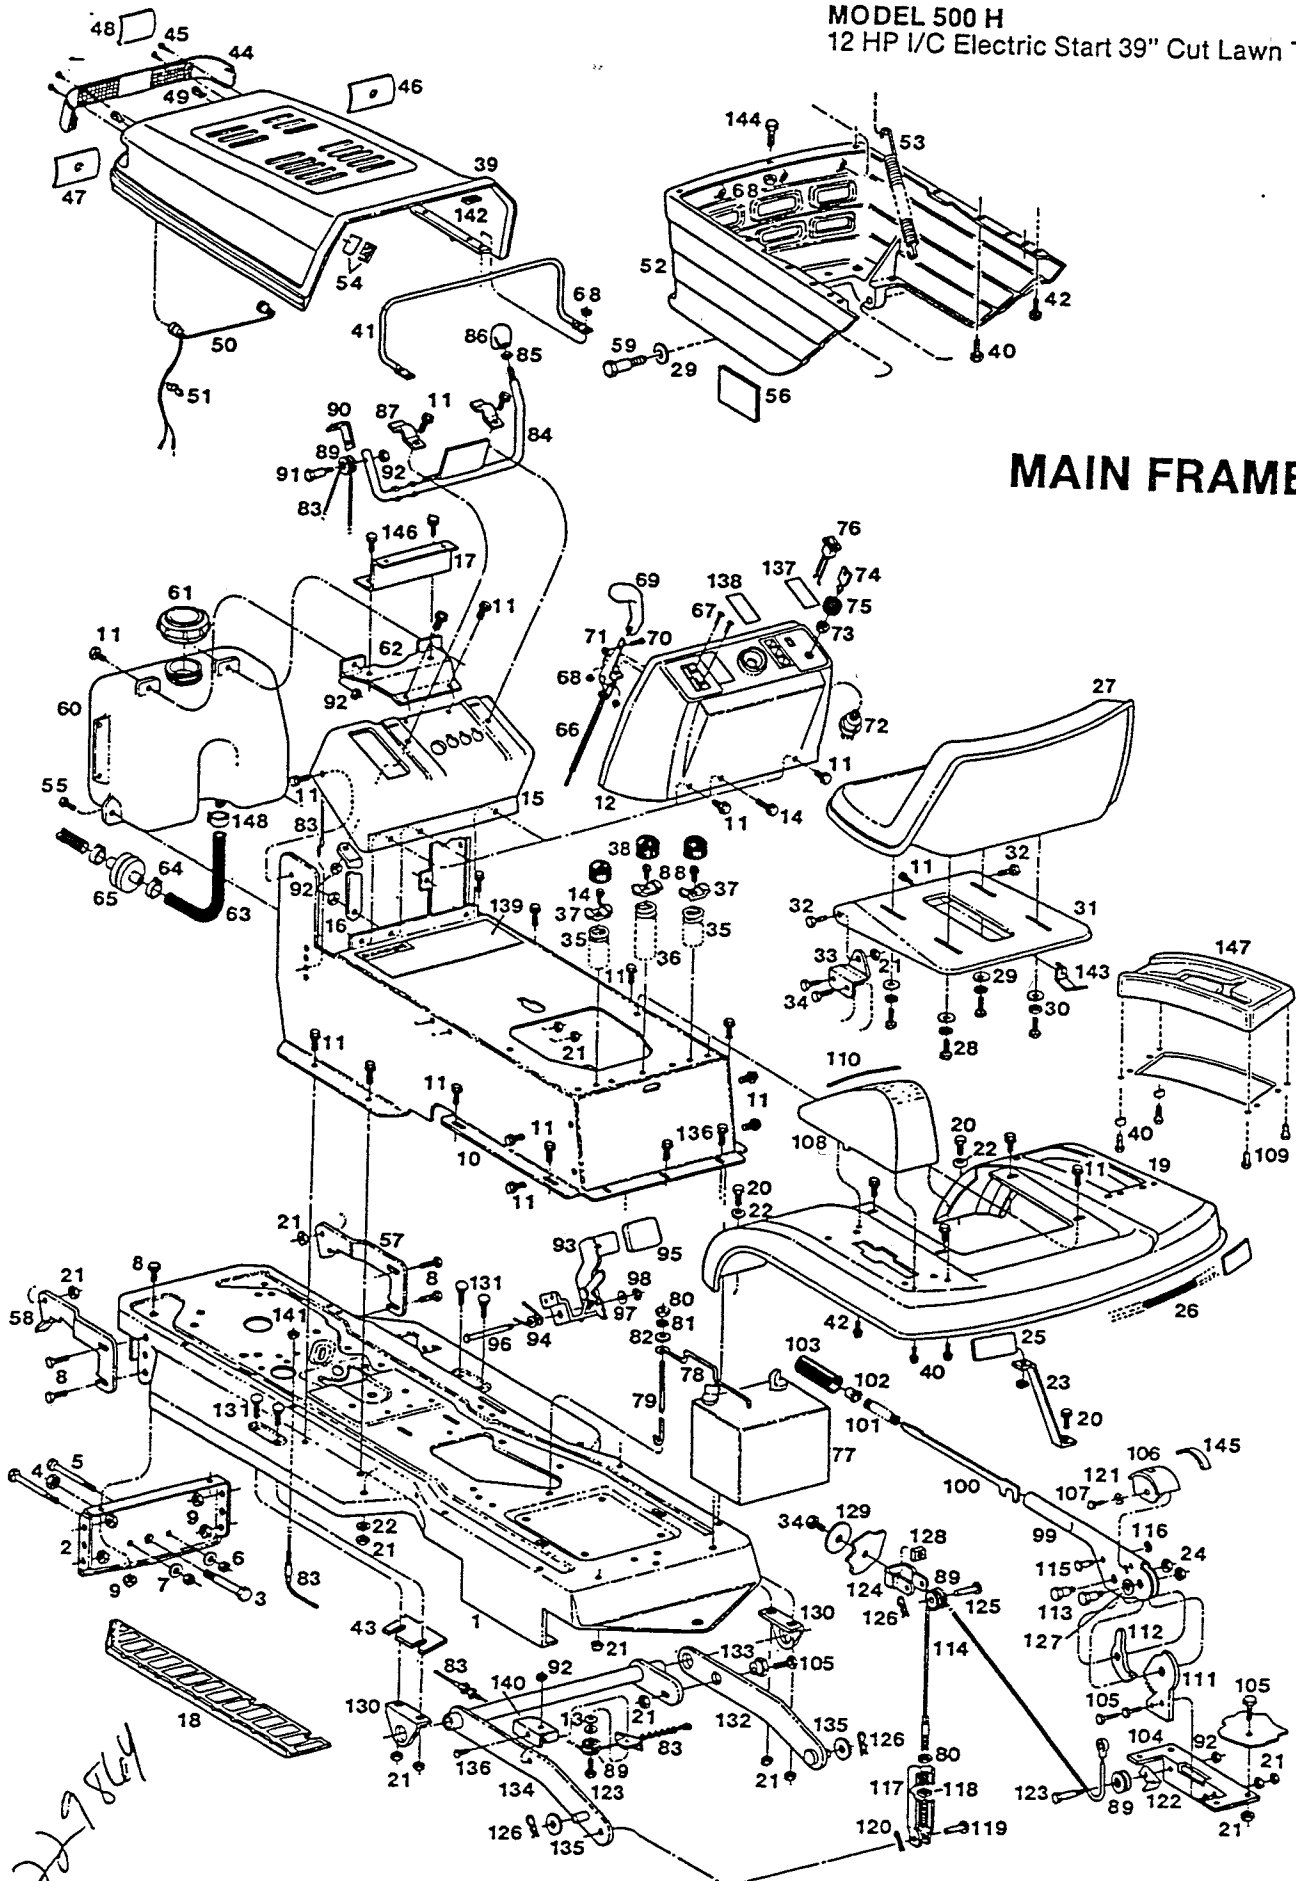

MODEL 500 H
12 HP I/C Electric Start 39" Cut Lawn Tractor

MAIN FRAME

229864

MODEL 500 MAIN FRAME

MODEL 500 H
12 HP I/C Electric Start 39" Cut Lawn Tractor