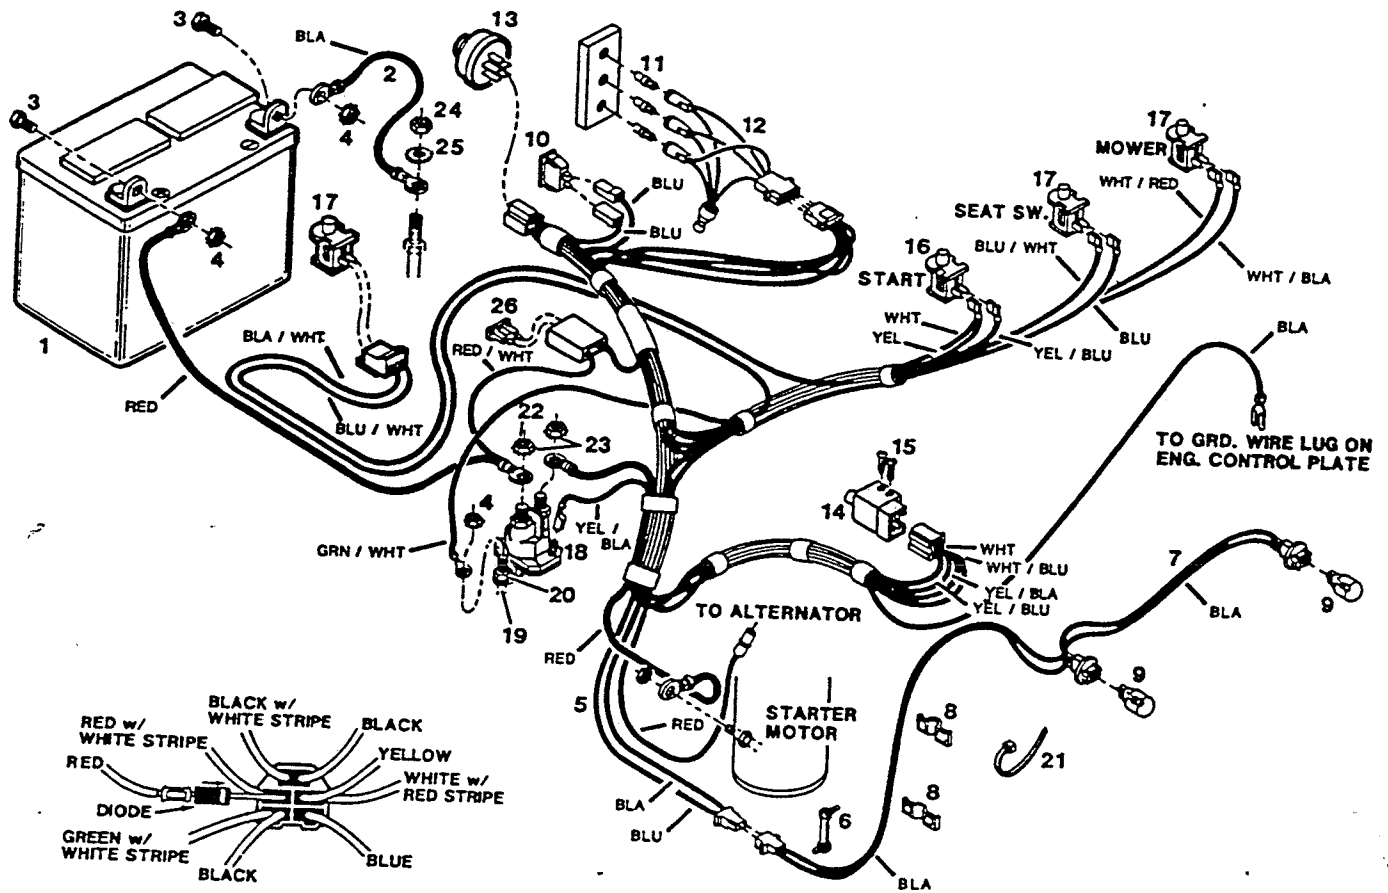

MODEL 500 H
12 HP I/C Electric Start 39" Cut Lawn Tractor

MODEL 500 ELECTRICAL SYSTEM

Index No.	Part No.	Description	Index No.	Part No.	Description
1	135350	Battery - 12 volt, dry	14	134825	Switch - clutch interlock
2	134908	Wire - battery ground, black	15	157933	Screw - pan head #12
3	449587	Bolt - hex 1/4-20 x 5/8	16	135822	Switch - no start
4	715037	Nut - hex 1/4-20 keps	17	134833	Switch - system interlock
5	136721	Harness - wiring	18	134940	Solenoid - starter
6	112326	Retainer - harness	19	158121	Bolt - hex 1/4-20 x 3/4
7	136945	Harness - headlights	20	616375	Nut - hex 1/4-20
8	134676	Retainer - harness, press-on	21	110379	Tie - cable
9	135533	Bulb - headlights	22	157974	Nut - hex 5/16-24
10	135814	Switch - headlights	23	152975	Washer - lock 5/16 ext tooth
11	136051	Bulb - monitor indicator	24	150136	Nut - hex 5/16-18 keps
12	136192	Harness - indicator lights	25	153510	Washer - lock 5/16 int tooth
13	135798	Switch - ignition w/o keys	26	*	Fuse - 15 amp