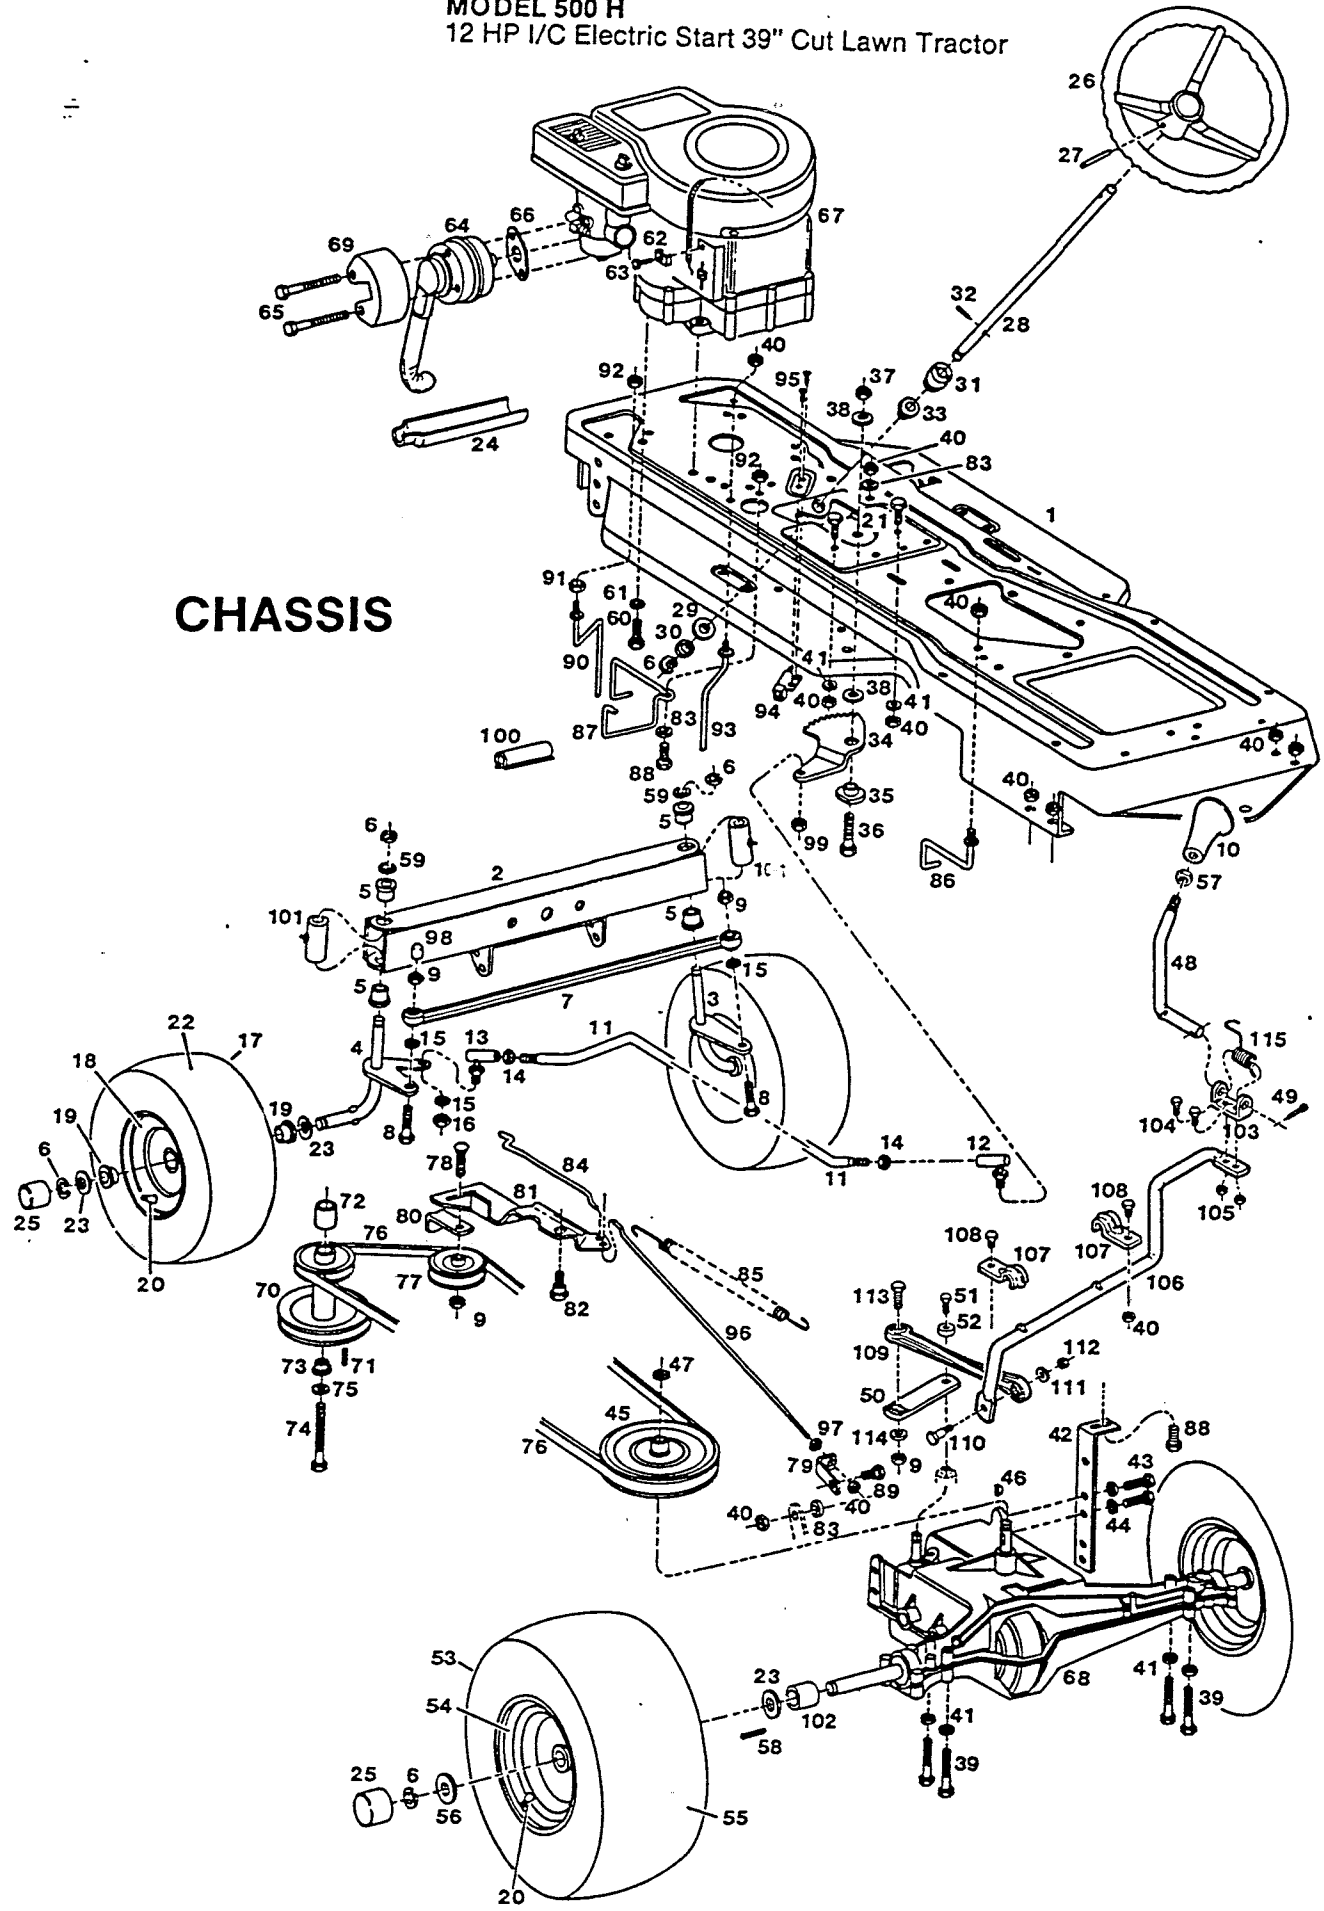

MODEL 500 H
12 HP I/C Electric Start 39" Cut Lawn Tractor

CHASSIS

MODEL 500 CHASSIS GROUP

MODEL 500 H
12 HP I/C Electric Start 39" Cut Lawn Tractor