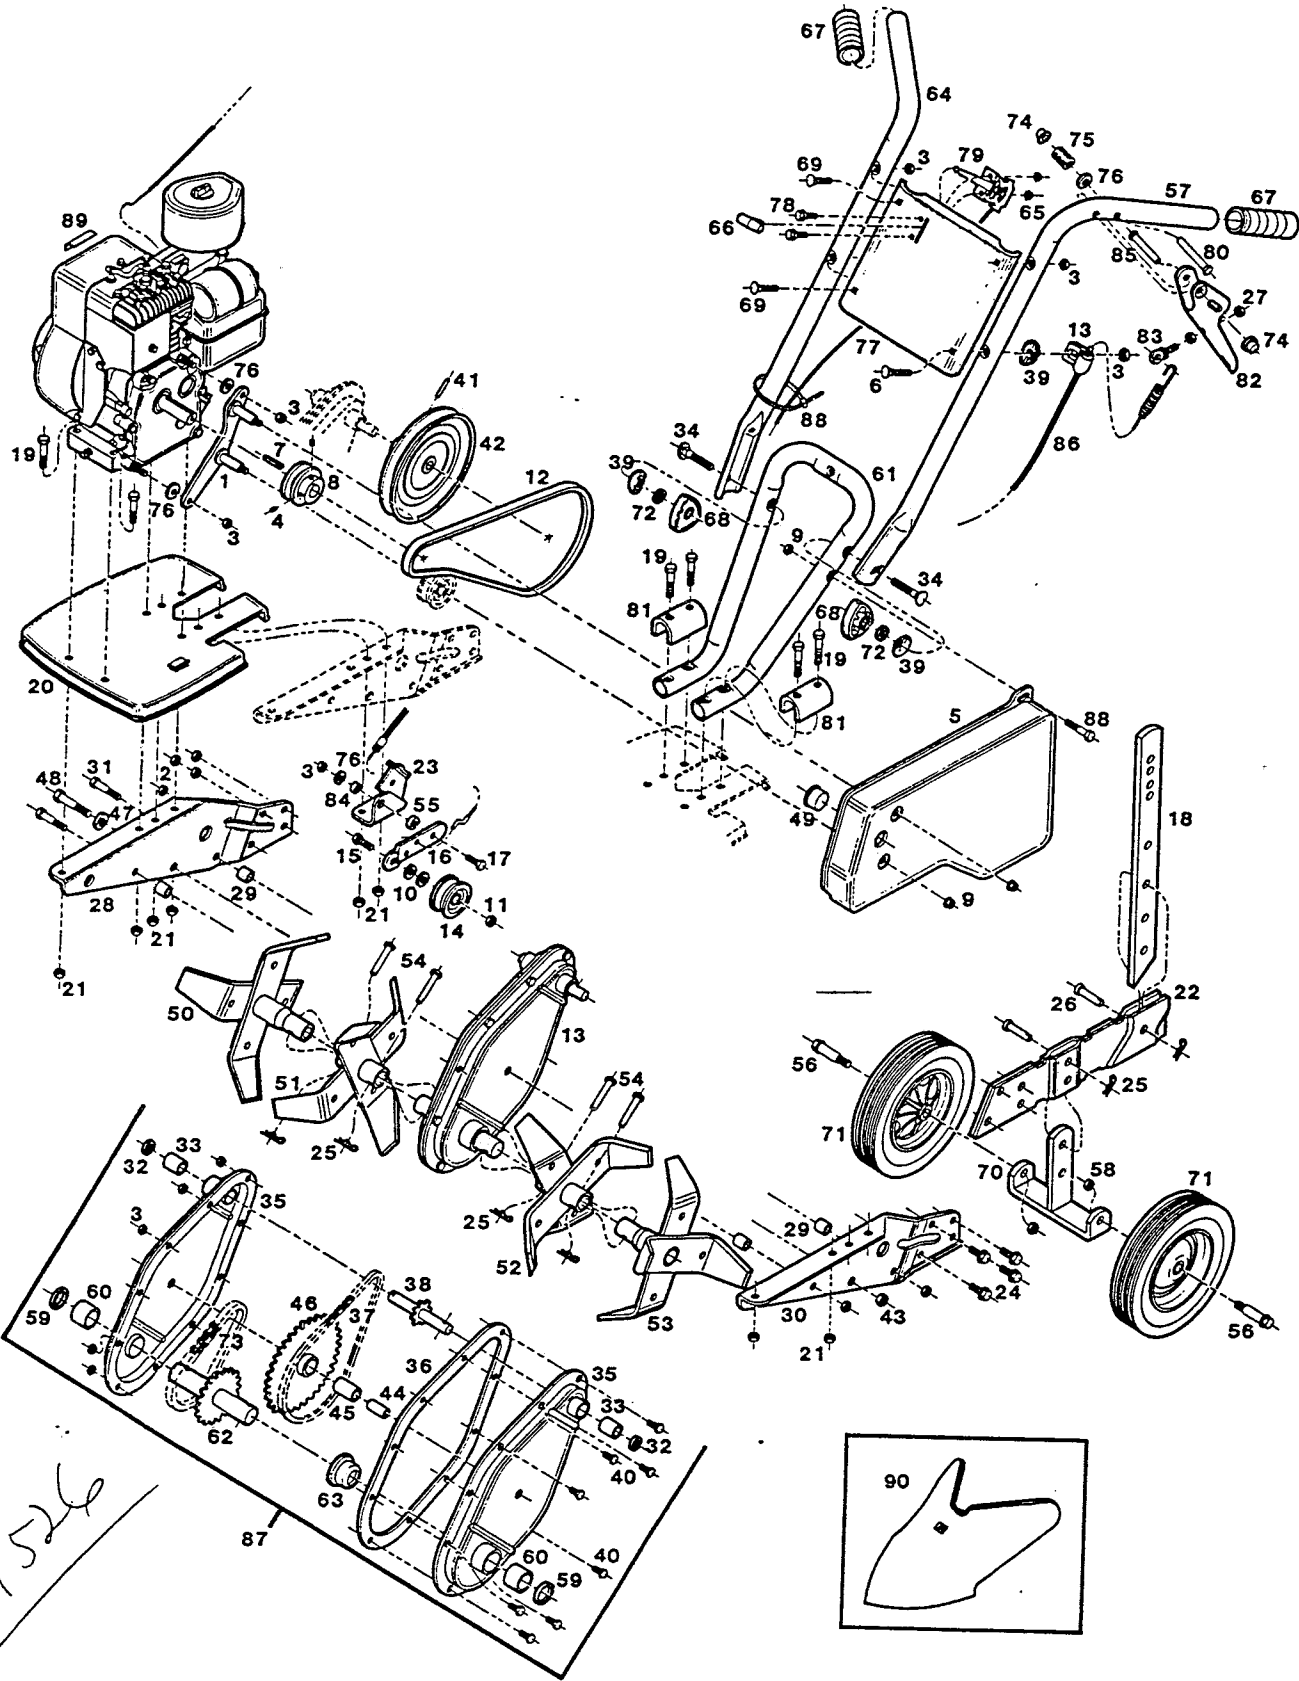

3 Hp 18" Chain Drive Tiller
Model: 5030C

521526