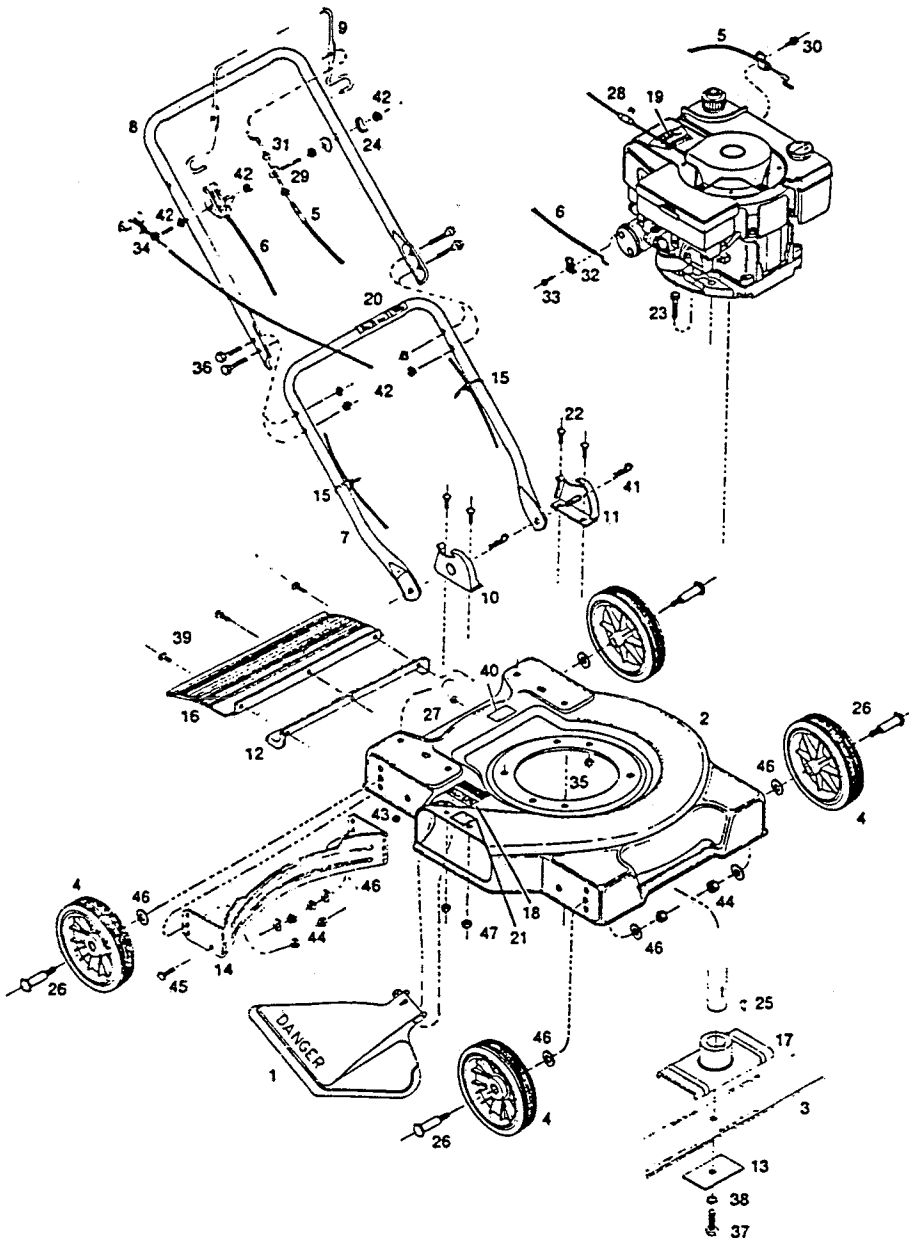

MODEL: 50BKD
 20" ROTARY MOWER
 MODEL: 52BKD
 22" ROTARY MOWER
 Grass Catcher Model GC-12

INDEX NO.	PART NO.	DESCRIPTION
1	028266	Chute Deflector Assembly*
2	028308	Deck - 20" 50BKD
	028316	Deck - 22" 52BKD
3	030296	Blade - 20" Offset 50BKD
	030353	Blade - 22" Offset 52BKD
4	041038	Wheel - 7" - 22" 52BKD
5	050344	Control Cable - Engine/Blade*
6	050385	Control - Throttle
7	071407	Handle - Lower
8	071415	Handle - Upper
9	104687	Control - Engine/Blade Crossbar*
10	105221	Handle Bracket - RH 20" 50BKD
	104661	Handle Bracket - RH 22" 52BKD
11	105239	Handle Bracket - LH 20" 50BKD
	104679	Handle Bracket - LH 22" 52BKD
12	105767	Trailing Shield Mounting Bracket*
13	106005	Washer - Blade 3"
14	106625	Baffle - Rear Only*
15	110379	Cable Tie
16	111245	Trailing Shield - Plastic*
17	133256	Blade Adaptor
18	144063	Decal CPSC Danger
19	144204	Decal Blade Warning
20	144899	Decal Starting Instructions
21	145425	Decal Danger Install Chute Deflector
22	150011	Bolt - Carriage 1/4-20 x 5/8 Gr 5
23	150045	Bolt - Hex Head 5/16-18 x 1 1/4
24	150201	Washer - Curved 5/16
25	150276	Woodruff Key #6
26	150730	Bolt - Wheel
27	150946	Locknut - 10-24 Hex Washer Head
28	152066	Staple - Rope Stop
29	152140	Eyebolt - Cable Mounting
30	152157	Bolt - 10-32 x 1/4 Hex Head
31	152223	Nut - 5/16-24 Hex Jam
32	152231	Cable Clamp
33	152249	Bolt - 10-32 x 3/8 Hex Washer Head
34	152371	Rope Guide
35	310151	Locknut - 5/16-18 Nylock
36	312108	Bolt - 1/4-20 x 1 1/4 Hex Head
37	450288	Bolt - Blade 3/8-24 x 1 Gr 5
38	461475	Lockwasher - 3/8 Extra Duty
39	525337	Bolt - 10-24 x 1/2 Hex Head
40	714170	Decal Rating Plate
41	715011	Hitch Pin #3
42	715037	Locknut - 1/4-20 Keps
43	715078	Locknut - 1/4-20 Flanged Whiz
44	715086	Lock nut - 3/8-16 Top
45	715201	Bolt - 3/8-16 x 3/4 Hex Head
46	715417	Washer - 3/8 SAE
47	715508	Locknut - 1/4-20 Top

NOTE: Parts are right or left hand as viewed from operator position.
 Specifications subject to change without prior notice.