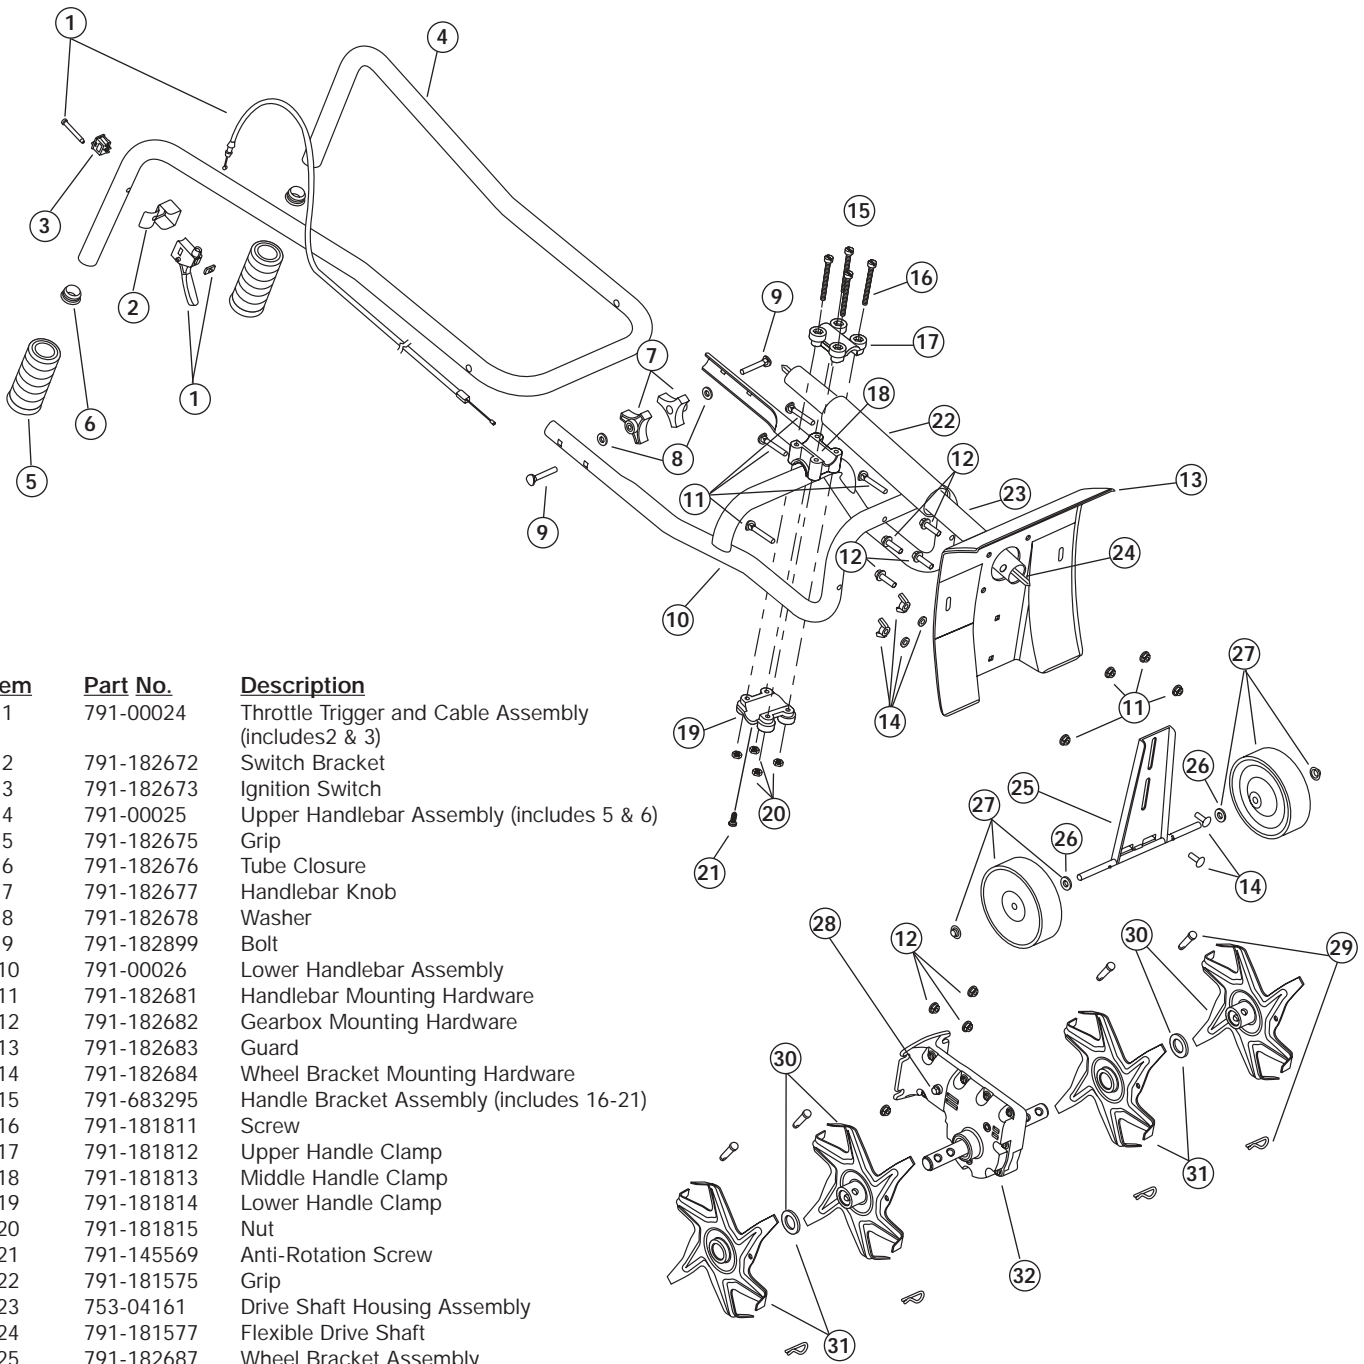

BOOM AND CULTIVATOR PARTS - MODEL 510r 4-CYCLE GAS CULTIVATOR

PPN- 21BK515G034

Item	Part No.	Description
1	791-00024	Throttle Trigger and Cable Assembly (includes 2 & 3)
2	791-182672	Switch Bracket
3	791-182673	Ignition Switch
4	791-00025	Upper Handlebar Assembly (includes 5 & 6)
5	791-182675	Grip
6	791-182676	Tube Closure
7	791-182677	Handlebar Knob
8	791-182678	Washer
9	791-182899	Bolt
10	791-00026	Lower Handlebar Assembly
11	791-182681	Handlebar Mounting Hardware
12	791-182682	Gearbox Mounting Hardware
13	791-182683	Guard
14	791-182684	Wheel Bracket Mounting Hardware
15	791-683295	Handle Bracket Assembly (includes 16-21)
16	791-181811	Screw
17	791-181812	Upper Handle Clamp
18	791-181813	Middle Handle Clamp
19	791-181814	Lower Handle Clamp
20	791-181815	Nut
21	791-145569	Anti-Rotation Screw
22	791-181575	Grip
23	753-04161	Drive Shaft Housing Assembly
24	791-181577	Flexible Drive Shaft
25	791-182687	Wheel Bracket Assembly
26	791-182216	Wheel Spacer
27	791-180944	Wheel Assembly (includes 26)
28	791-180288	Sleeve Retainer Bolt
29	791-147473	Tine Fastener Assembly
30	791-182729	Tine Assembly (Left Outer or Right Inner)
31	791-182730	Tine Assembly (Left Inner or Right Outer)
32	791-147474	Gear Box Assembly