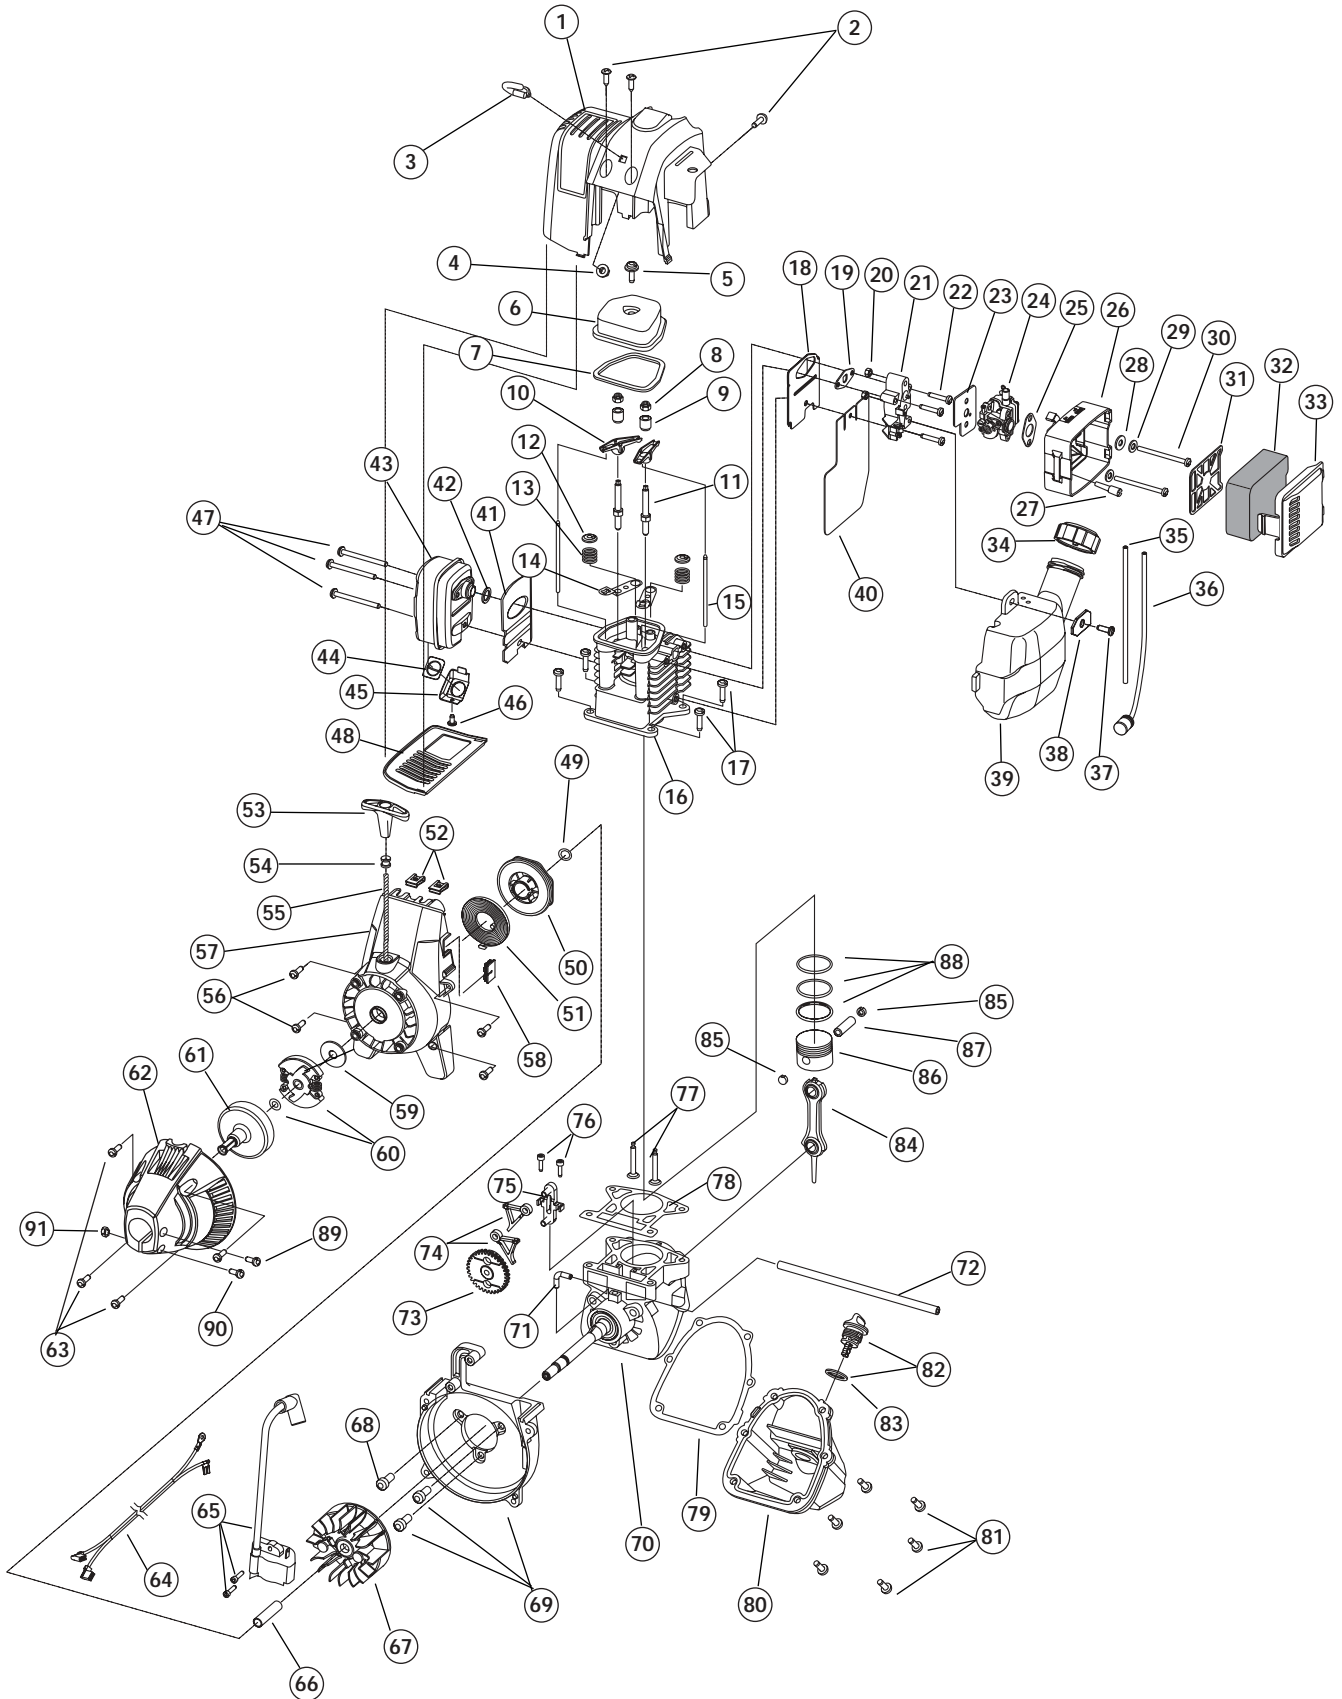

ENGINE PARTS - MODEL 510r 4-CYCLE GAS CULTIVATOR

PPN- 21BK515G034

Part Numbers On Following Page

ENGINE PARTS - MODEL 510r

4-CYCLE GAS CULTIVATOR

PPN- 21BK515GO34

<u>Item</u>	<u>Part No.</u>	<u>Description</u>	<u>Item</u>	<u>Part No.</u>	<u>Description</u>
1	753-04028	Engine Cover	49	791-181247	Palnut/Retaining Ring
2	791-182339	Engine Cover Screws	50	791-182748	Recoil Pulley
3	791-182651	Starter Rope Eyelet	51	753-1236	Recoil Spring
4	791-182652	Eyelet Nut	52	791-182366	Nut Clip
5	791-181025	Valve Cover Screw	53	791-181079	Pull Handle
6	791-182098	Valve Cover	54	791-611061	Rope Guide
7	791-182099	Valve Cover Gasket	55	791-613103	Rope
8	791-182340	Rocker Adjustment Nut	56	791-181020	Starter Housing Screw
9	791-182101	Rocker Arm Pivot	57	753-04160	Starter Housing Assembly (includes 49-56)
10	791-182100	Rocker Arm	58	791-182537	Wire Grommet
11	791-182341	Rocker Arm Stud	59	791-182368	Clutch Washer
12	791-182103	Valve Spring Retainer	60	753-1238	Clutch with Washer
13	791-181038	Valve Spring	61	791-153592	Clutch Drum
14	791-182102	Push Rod Guide	62	753-1239	Clutch Cover
15	791-181033	Push Rod	63	791-181345	Clutch Cover Screw
16	791-182745	Cylinder Assembly (includes 11-14, 16, 18 & 78)	64	791-182665	Switch Wire Assembly
17	791-182344	Cylinder Screw	65	753-04040	Ignition Module with Screws
18	753-1226	Intake Baffle	66	791-181065	Spacer
19	791-182749	Carburetor Mount Gasket	67	791-182736	Flywheel
20	791-181034	Nut	68	791-181861	Screw
21	753-04029	Carburetor Mount (includes 20)	69	791-182743	Shroud Assembly with Screws (includes 68)
22	791-182348	Carburetor Mount Screw	70	791-182376	Crankcase Assembly (includes 71 & 72)
23	791-182732	Carburetor Gasket	71	791-182375	90° Elbow
24	791-182654	Carburetor with Primer	72	791-182379	Breather Hose
25	753-04030	Air Filter Gasket	73	791-181015	Cam Gear
26	791-182655	Air Filter Cover Assembly (includes 27, 28, 31-33)	74	753-1242	Cam Follower
27	791-182097	Breather Tube Assembly	75	791-181013	Cam Bracket
28	791-182656	Grommet Washer	76	791-181012	Cam Bracket Screw
29	791-182409	Washer	77	791-181040	Valves, Intake and Exhaust
30	753-04031	Air Filter Mounting Screw	78	791-182374	Cylinder Gasket
31	791-182657	Air Filter Plate	79	791-181018	Oil Pan Gasket
32	791-182658	Air Filter	80	791-182377	Oil Pan (includes 79 & 81)
33	791-182659	Air Filter Cover	81	791-181020	Oil Pan Screw
34	791-182271	Fuel Cap	82	791-182378	Dipstick Assembly (includes 83)
35	791-182352	Fuel Return Line	83	791-182290	O-Ring
36	791-182353	Fuel Pick-Up Line with Filter	84	791-181009	Connecting Rod
37	791-181080	Screw	85	791-181008	Wrist Pin Button
38	791-182354	Washer	86	753-1243	Piston
39	791-182660	Fuel Tank Assembly (includes 34-36)	87	791-181006	Wrist Pin
40	791-182356	Fuel Tank Shield	88	791-181005	Piston Ring Set
41	753-1232	Muffler Baffle	89	791-145569	Anit-Rotation Screw
42	791-181048	Muffler Gasket	90	753-1240	Screw
43	753-04036	Muffler (includes 42, 44-46)	91	753-04092	Nut
44	791-180890	Spark Arrestor Screen	*	791-180852	Spark Plug
45	791-181045	Screen Cover	*	753-04087	Short Block Assembly (includes 5-17, 70-88)
46	791-181046	Screw	*	791-180142	Starter Pawl Repair Kit
47	791-182361	Muffler Mounting Screw	*	753-04014	Carburetor Repair Kit
48	753-04092	Muffler Cover	*	753-1248	Gasket/Diaphragm Repair Kit
			*		Parts not shown