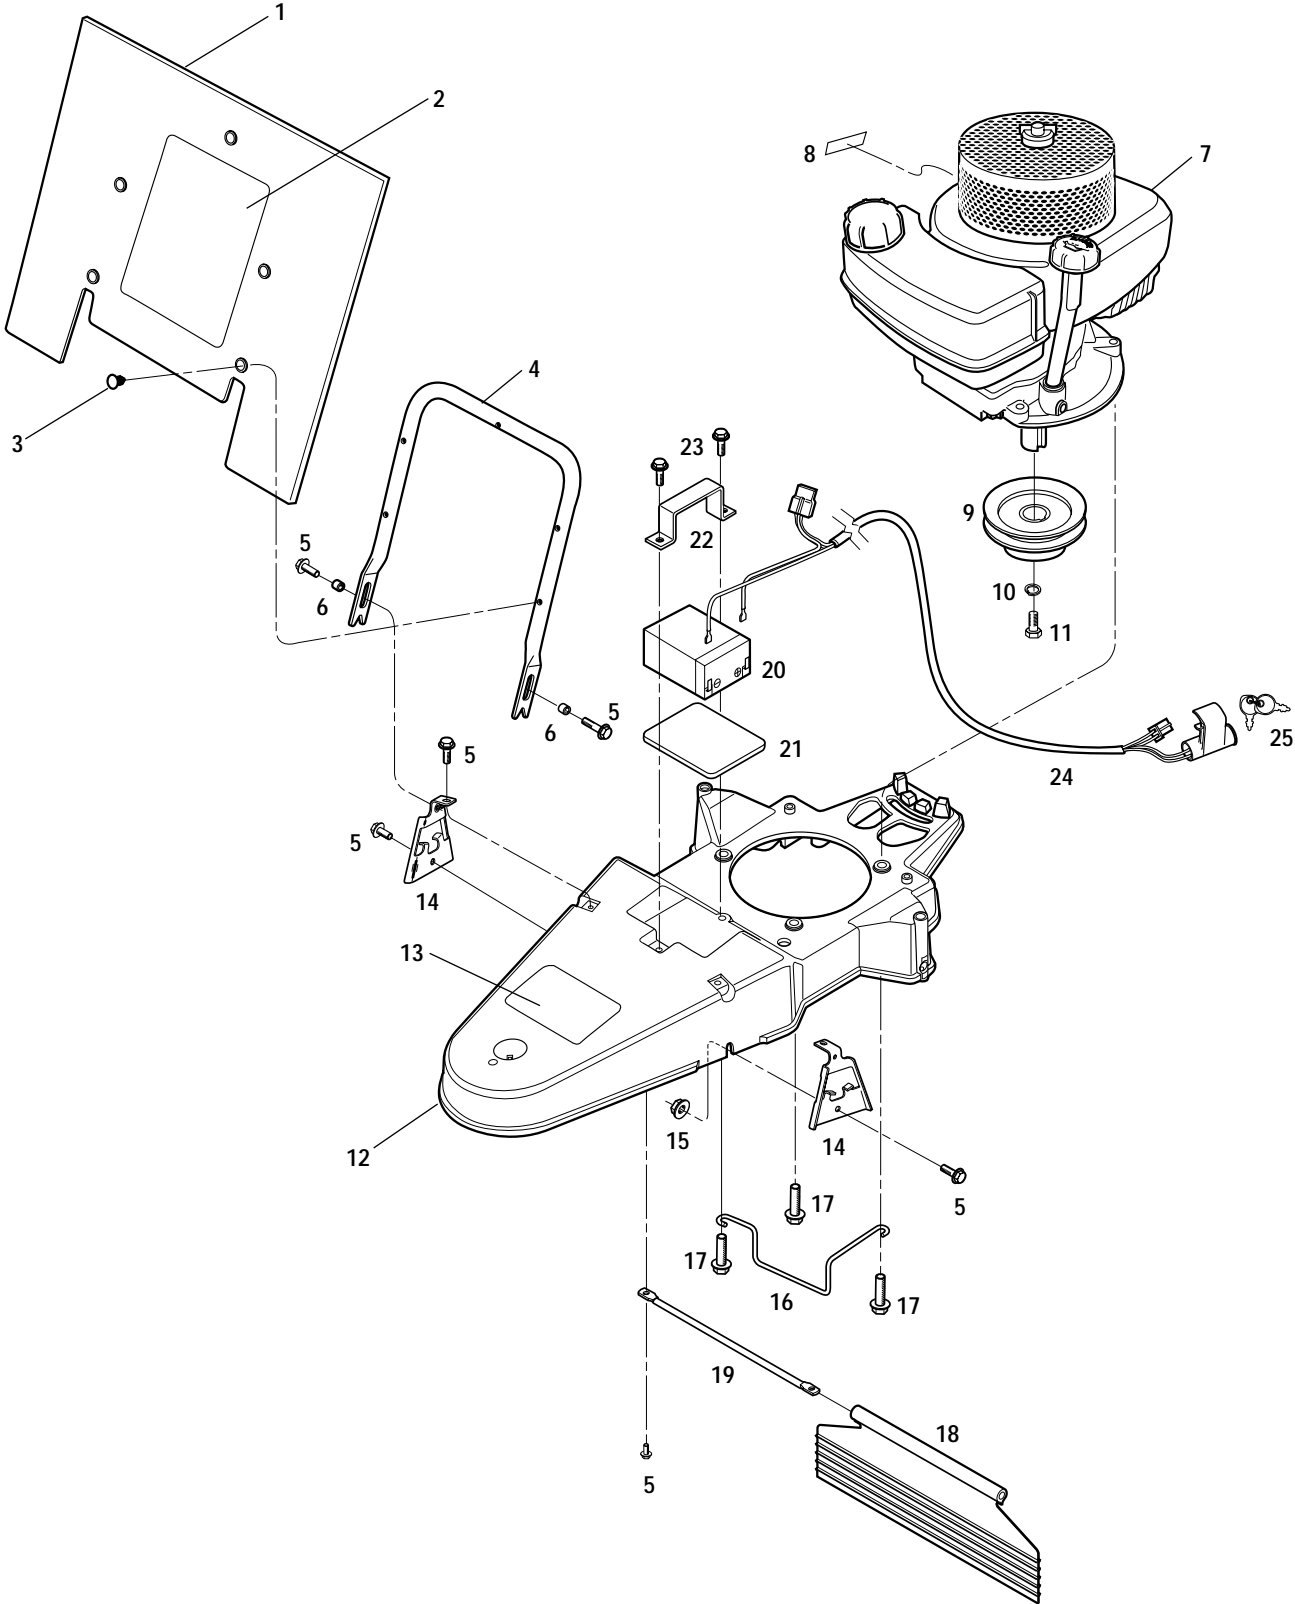

Parts List

DRAWING NO. 1

PARTS LIST – DRAWING NO. 1

Ref. #	Part #	Description	Qty.	Ref. #	Part #	Description	Qty.
1	1917765	Debris Guard	1	13	1918115	Decal-Warning	1
2	1918082	Decal-Logo (B)	1	14	1917144001	Hood Bracket	2
	1904401	Decal-Logo (A)	1	15	1186389	Flange Lock Nut, 1/4-20	2
3	1915290	Push-in Fastener	5	16	1917574	Belt Guide	1
4	1917407001	Debris Guard Support	1	17	1768194	Hex Hd. Screw, 3/8-16 x 1-1/2	3
5	1754128	Hex Flange Screw, 1/4-20 x 3/4	8	18	1917154	Deflector Flap	1
6	1915320	Spacer	2	19	1917155	Rod	1
7	*	Engine	1	20	1909647	Battery (A)	1
8	1904511	Decal-Hot Surface Warning	1	21	1915268	Battery Pad (A)	1
9	1917727	Engine Pulley	1	22	1915204001	Battery Clamp (A)	1
10	1100243	Spring Lock Washer	1	23	90063	Hex Flange Screw (A), 5/16-18 x 1	2
11	1100009	Hex Hd. Screw, 3/8-24 x 1, Grade 5	1	24	1918055	Wire Harness (A)	1
12	1918228	Deck (Incl. Ref. 13)	1	25	96520	Ignition Key (A)	2

(A) Model 52058

(B) Model 52057

* Order parts from your local authorized engine dealer. Refer to engine for model/type number.