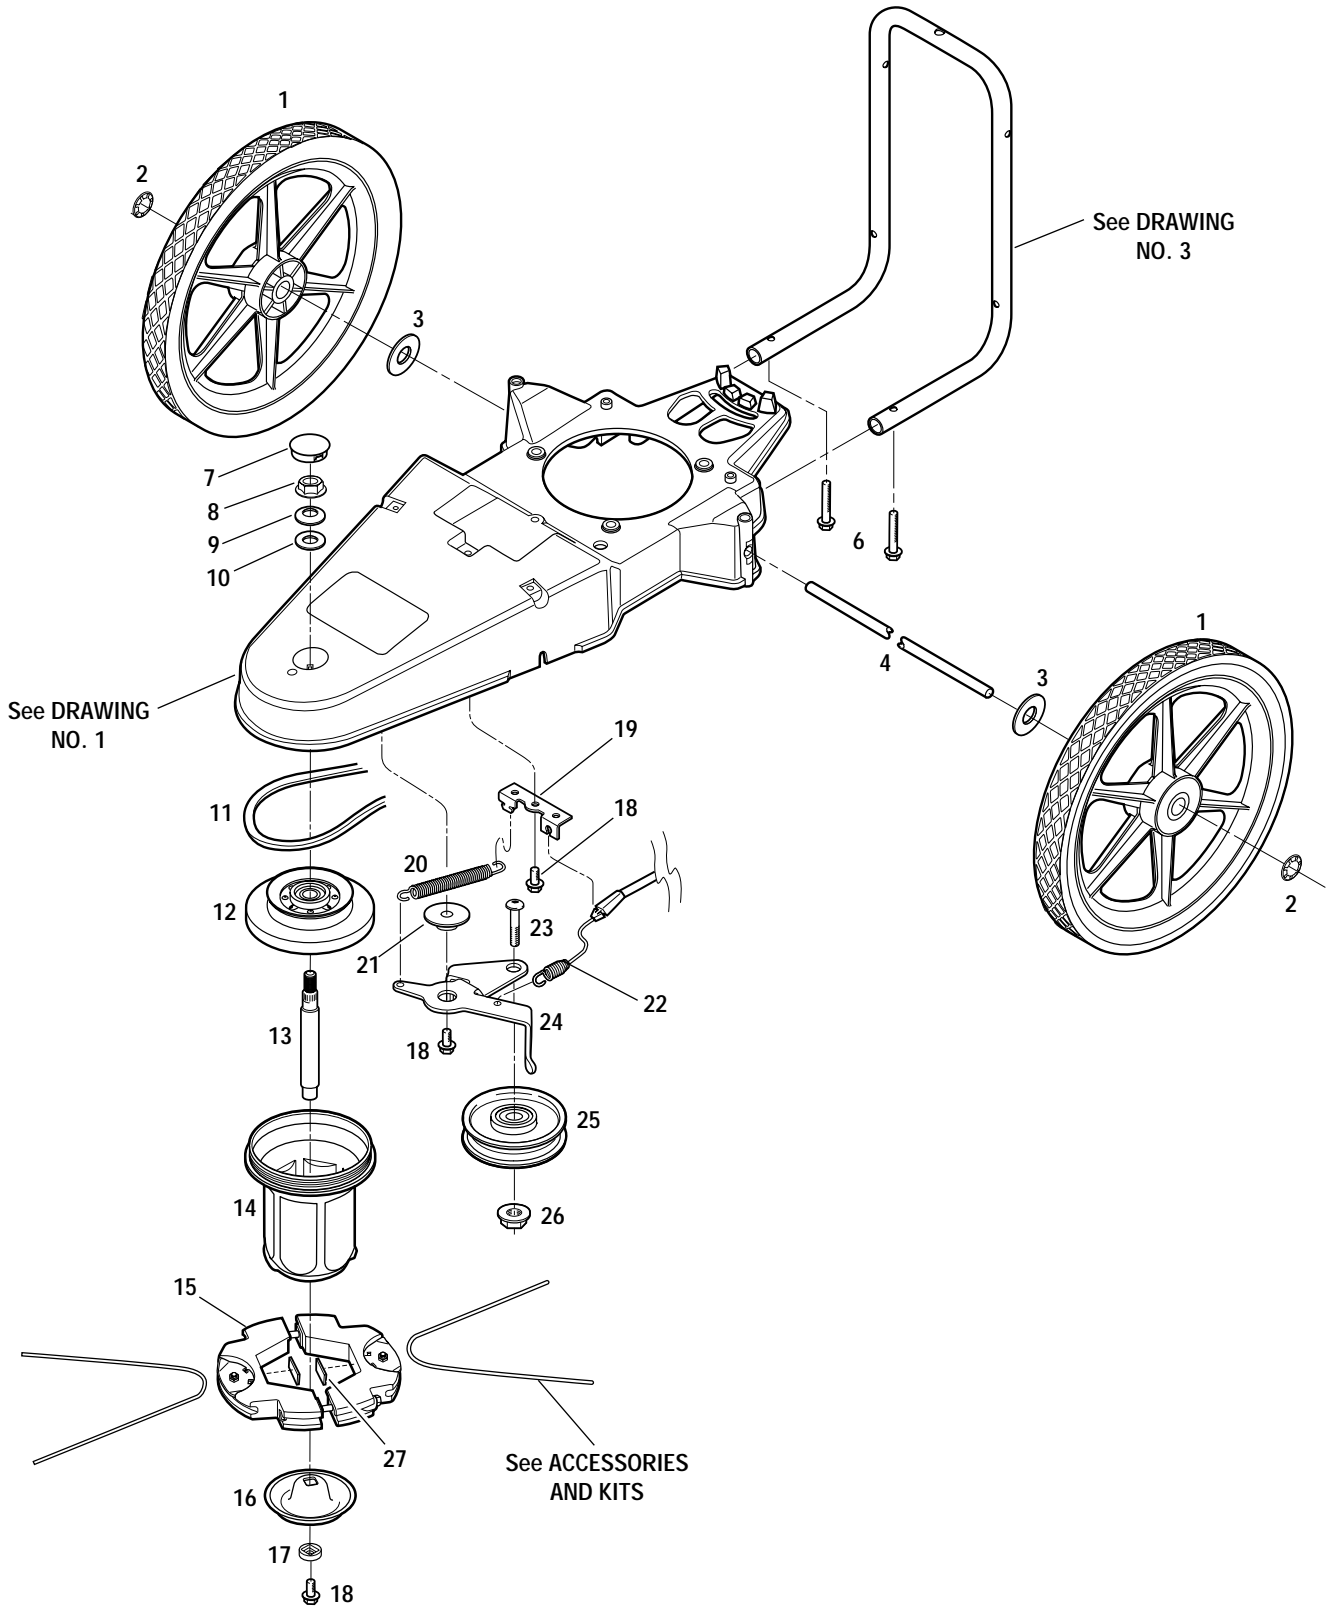

(A) Model 52058

(B) Model 52057

* Order parts from your local authorized engine dealer. Refer to engine for model/type number.

Parts List

DRAWING NO. 2

PARTS LIST – DRAWING NO. 2

Ref. #	Part #	Description	Qty.	Ref. #	Part #	Description	Qty.
1	1917778	Wheel/Tire Assembly.....	2	15	1915857	Trimmer Head Assembly.....	1
2	1917593	Locking Retaining Ring.....	2	16	1915220001	Wear Cup.....	1
3	1917775	Flat Washer.....	2	17	1917599	Square Washer.....	1
4	1917258	Axle.....	1	18	1724491	Self-Tap Screw, 5/16-18 x 3/4.....	3
6	1918069	Self-Tap Screw, 5/16-18 x 2.....	2	19	1917573	Cable Bracket.....	1
7	1917588	Cap Plug.....	1	20	1910849	Idler Spring.....	1
8	1904308	Flange Lock Nut, 1/2-13.....	1	21	1917746	Flat Washer.....	1
9	9928	Belleville Washer.....	1	22	1917589	Control Cable - Trimmer Head.....	1
10	1917745	Hardened Washer.....	1	23	1910857	Button Hd. Screw, 3/8-16 x 1-1/2.....	1
11	1917579	V-Belt.....	1	24	1917572	Idler Arm.....	1
12	1918246	Spindle Head Adapter (Incl. Bearing).....	1	25	1910855	Idler Pulley.....	1
13	1917581	Spindle Shaft.....	1	26	1186393	Flange Lock Nut, 3/8-16.....	1
14	1917583	Spindle Head Assembly (Incl. Bearing and Insert).....	1	27	1918332	Rubber Shim Kit (2 shims per kit).....	1