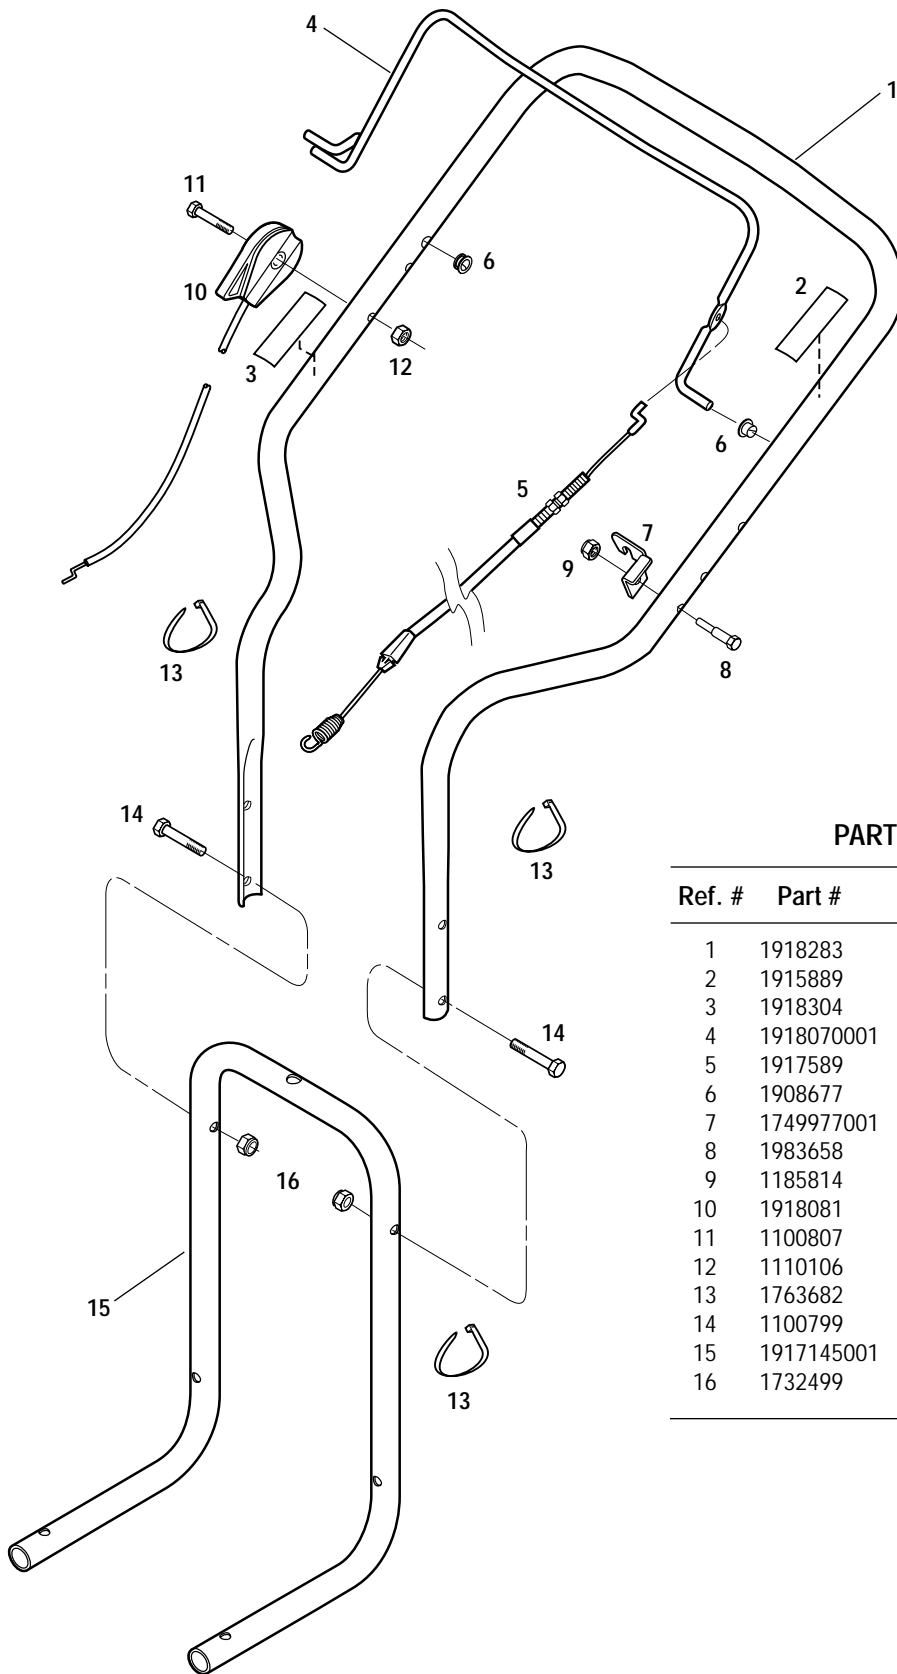

(A) Model 52058

(B) Model 52057

* Order parts from your local authorized engine dealer. Refer to engine for model/type number.

Parts List

DRAWING NO. 2

PARTS LIST – DRAWING NO. 2

Ref. #	Part #	Description	Qty.	Ref. #	Part #	Description	Qty.
1	1917778	Wheel/Tire Assembly.....	2	15	1915857	Trimmer Head Assembly.....	1
2	1917593	Locking Retaining Ring.....	2	16	1915220001	Wear Cup.....	1
3	1917775	Flat Washer.....	2	17	1917599	Square Washer.....	1
4	1917258	Axle.....	1	18	1724491	Self-Tap Screw, 5/16-18 x 3/4.....	3
6	1918069	Self-Tap Screw, 5/16-18 x 2.....	2	19	1917573	Cable Bracket.....	1
7	1917588	Cap Plug.....	1	20	1910849	Idler Spring.....	1
8	1904308	Flange Lock Nut, 1/2-13.....	1	21	1917746	Flat Washer.....	1
9	9928	Belleville Washer.....	1	22	1917589	Control Cable - Trimmer Head.....	1
10	1917745	Hardened Washer.....	1	23	1910857	Button Hd. Screw, 3/8-16 x 1-1/2.....	1
11	1917579	V-Belt.....	1	24	1917572	Idler Arm.....	1
12	1918246	Spindle Head Adapter (Incl. Bearing).....	1	25	1910855	Idler Pulley.....	1
13	1917581	Spindle Shaft.....	1	26	1186393	Flange Lock Nut, 3/8-16.....	1
14	1917583	Spindle Head Assembly (Incl. Bearing and Insert).....	1	27	1918332	Rubber Shim Kit (2 shims per kit).....	1

Parts List

DRAWING NO. 3

PARTS LIST – DRAWING NO. 3

Ref. #	Part #	Description	Qty.
1	1918283	Upper Handlebar (Incl. Refs. 2 & 3)	1
2	1915889	Decal–Bail Engage/Disengage	1
3	1918304	Decal–Throttle	1
4	1918070001	Control Bail–Trimmer Head	1
5	1917589	Cable Assembly–Trimmer Head	1
6	1908677	Bushing	2
7	1749977001	Cable Bracket	1
8	1983658	Hex Hd. Screw, 1/4-20 x 1-1/8	1
9	1185814	Hex Flange Lock Nut, 1/4-20	1
10	1918081	Throttle Lever & Cable Assembly	1
11	1100807	Hex Hd. Screw, 1/4-20 x 2	1
12	1110106	Hex Lock Nut, 1/4-20	1
13	1763682	Cable Tie.....	3
14	1100799	Hex Hd. Screw, 5/16-18 x 1-1/2	2
15	1917145001	Handlebar Support	1
16	1732499	Hex Lock Nut, 5/16-18	2