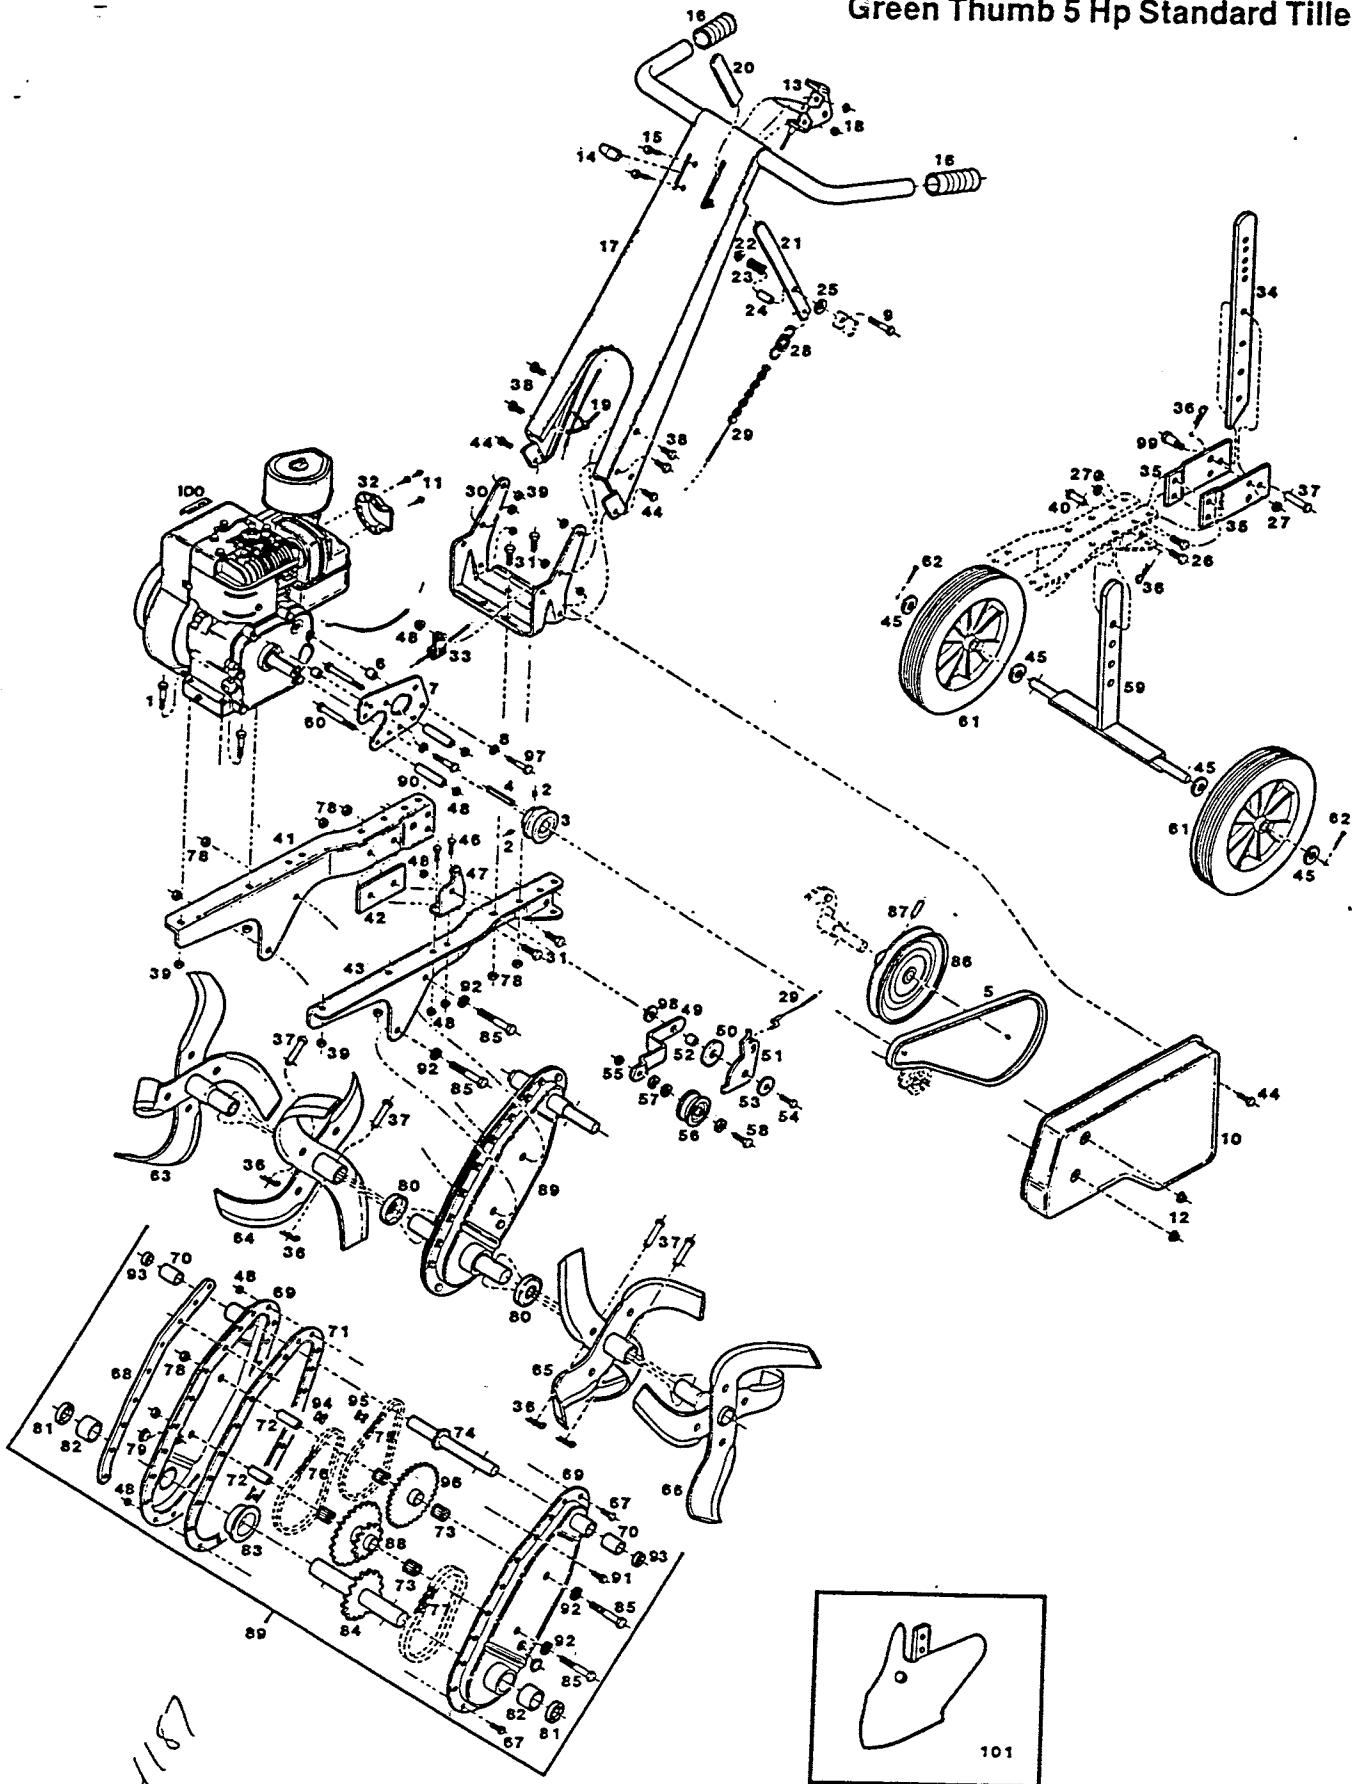

Model 53 GTE  
Chain Drive  
Green Thumb 5 Hp Standard Tiller

521187