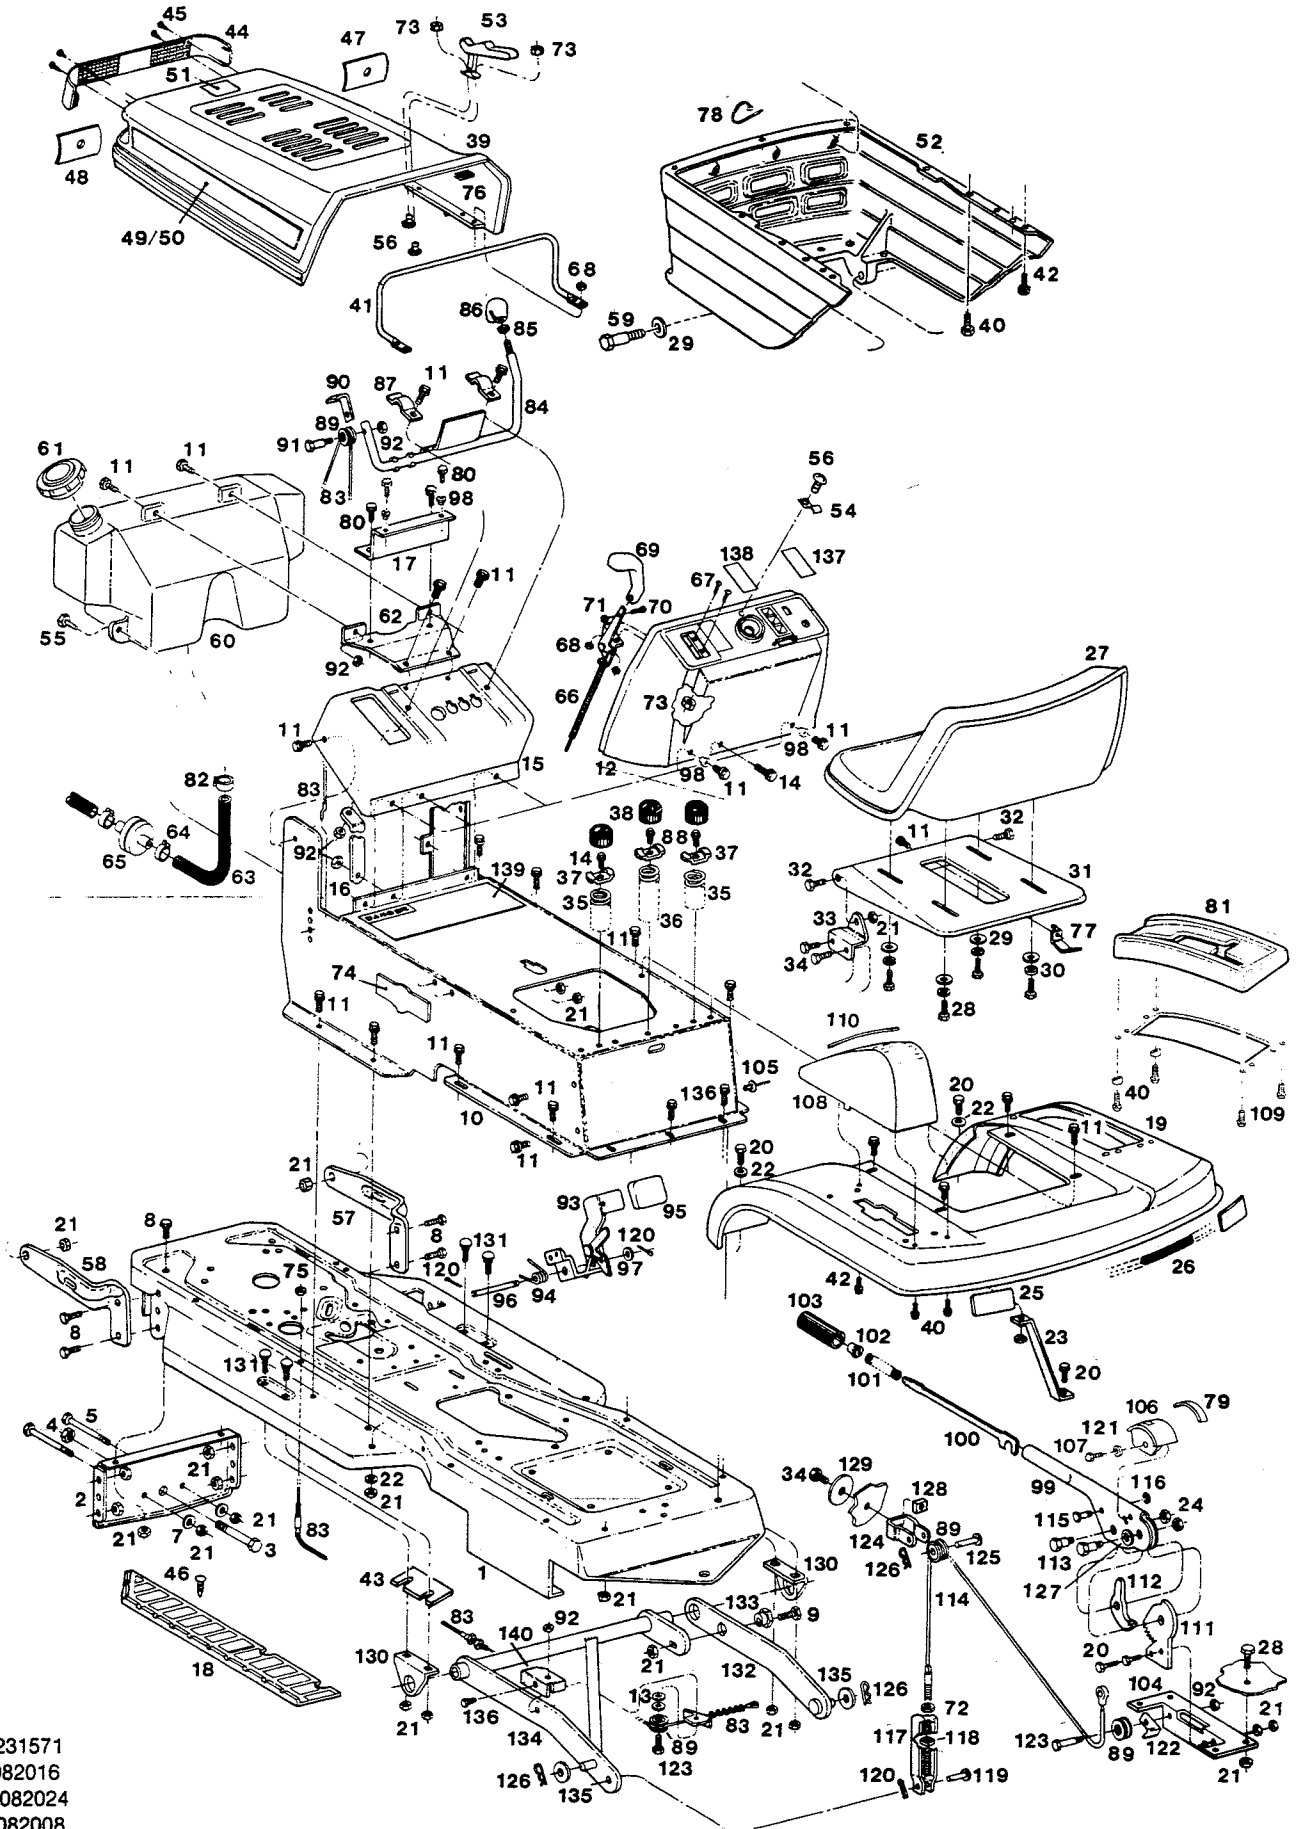

MODEL 540L
14 HP 43" Cut Front-Engine Lawn Tractor
Uses Grass Catcher Assembly Model 43/46

Grass Catcher P/N 230086
Repl. Bag P/N 161166
43MAK Mulch Kit P/N 396374
See p. 212 for breakdown

S/N 231571
P/L 082016
O/M 082024
E/M 082008
P/B 136119

MODEL 540L
14 HP 43" Cut Front-Engine Lawn Tractor
Uses Grass Catcher Assembly Model 43/46
Grass Catcher P/N 230086
Repl. Bag P/N 161166
43MAK Mulch Kit P/N 396374
See p. 212 for breakdown

MAIN FRAME