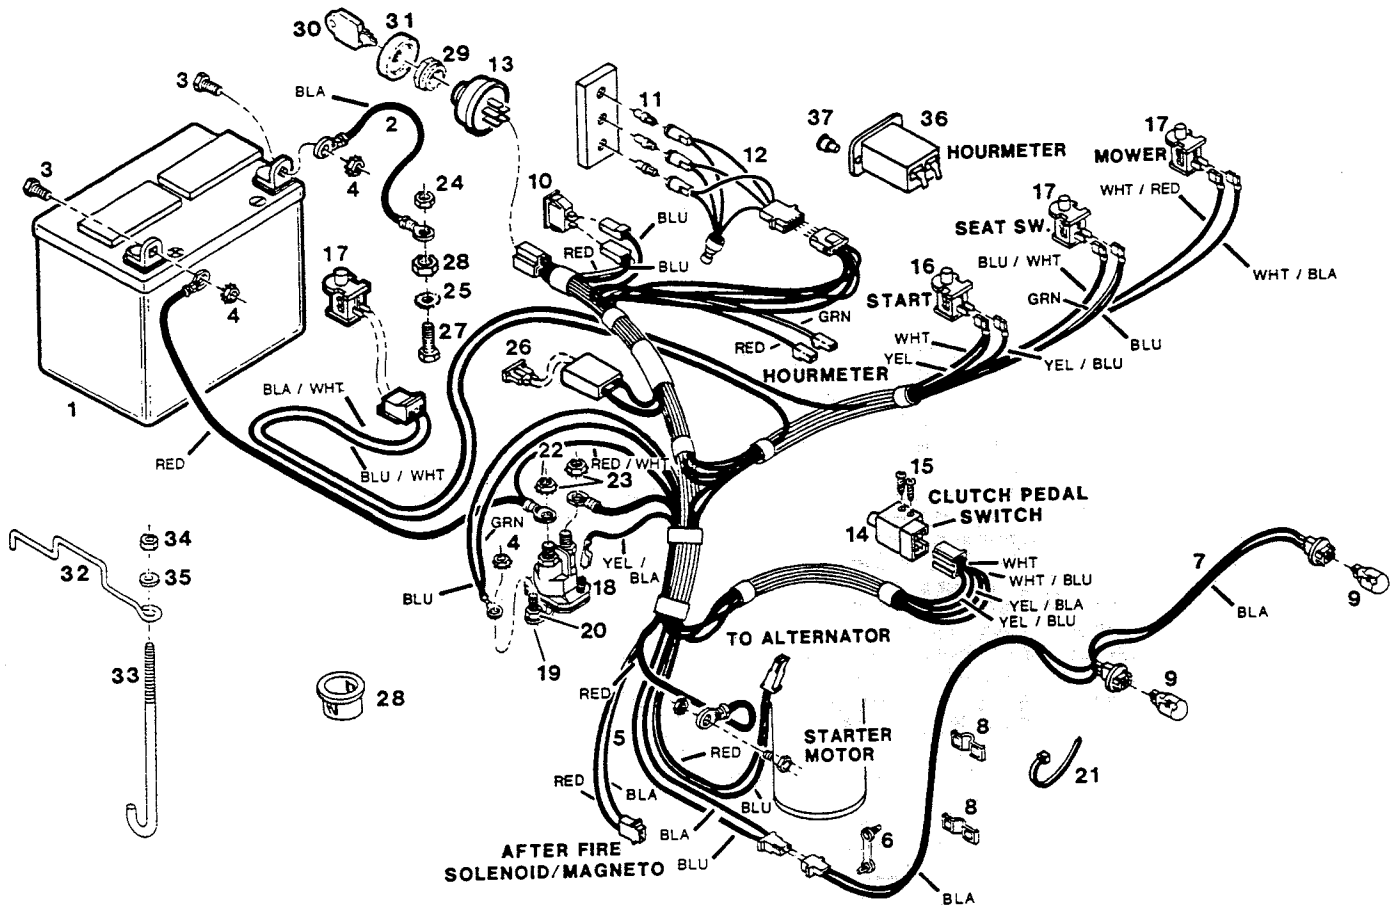

MODEL 540L
14 HP 43" Cut Front-Engine Lawn Tractor
Uses Grass Catcher Assembly Model 43/46
Grass Catcher P/N 230086
Repl. Bag P/N 161166
43MAK Mulch Kit P/N 396374
See p. 212 for breakdown

ELECTRICAL SYSTEM

Index No.	Part No.	Description	Index No.	Part No.	Description
1	138735	Battery - 12 volt, dry	19	158121	Bolt - hex 1/4-20 x 3/4
2	134908	Wire - battery ground, black	20	616375	Nut - hex 1/4-20
3	449587	Bolt - hex 1/4-20 x 5/8	21	110379	Tie - cable
4	715037	Nut - hex 1/4-20 keps	22	157974	Nut - hex 5/16-24
5	138859	Harness - wiring	23	152975	Washer - lock 5/16 ext tooth
6	112326	Retainer - harness	24	310151	Nut - hex 5/16-18 nylok
7	136945	Harness - headlights	25	153510	Washer - lock 5/16 int tooth
8	134676	Retainer - harness, press-on	26		Fuse - 15 amp (purchase locally)
9	135533	Bulb - headlights	27	152108	Bolt - hex 5/16-18 x 1
10	135814	Switch - headlights	28	114942	Bushing - wire insulator
11	136051	Bulb - monitor indicator	29	158717	Nut - switch
12	136192	Harness - indicator lights	30	136242	Key - ignition
13	135798	Switch - ignition w/o keys	31	112698	Boot - ignition switch
14	138925	Switch - clutch interlock	32	096123	Bracket - battery hold-down
15	157933	Screw - pan head #12	33	096115	Rod - battery hold-down
16	138776	Switch - no start	34	452615	Nut - hex 1/4-20 nylok
17	138750	Switch - system interlock	35	615690	Washer - flat 1/4
18	134940	Solenoid - starter	36	138867	Hourmeter
			37	381038	Rivet - pop 1/8

S/N 231571
P/L 082016
O/M 082024
E/M 082008
P/B 136119