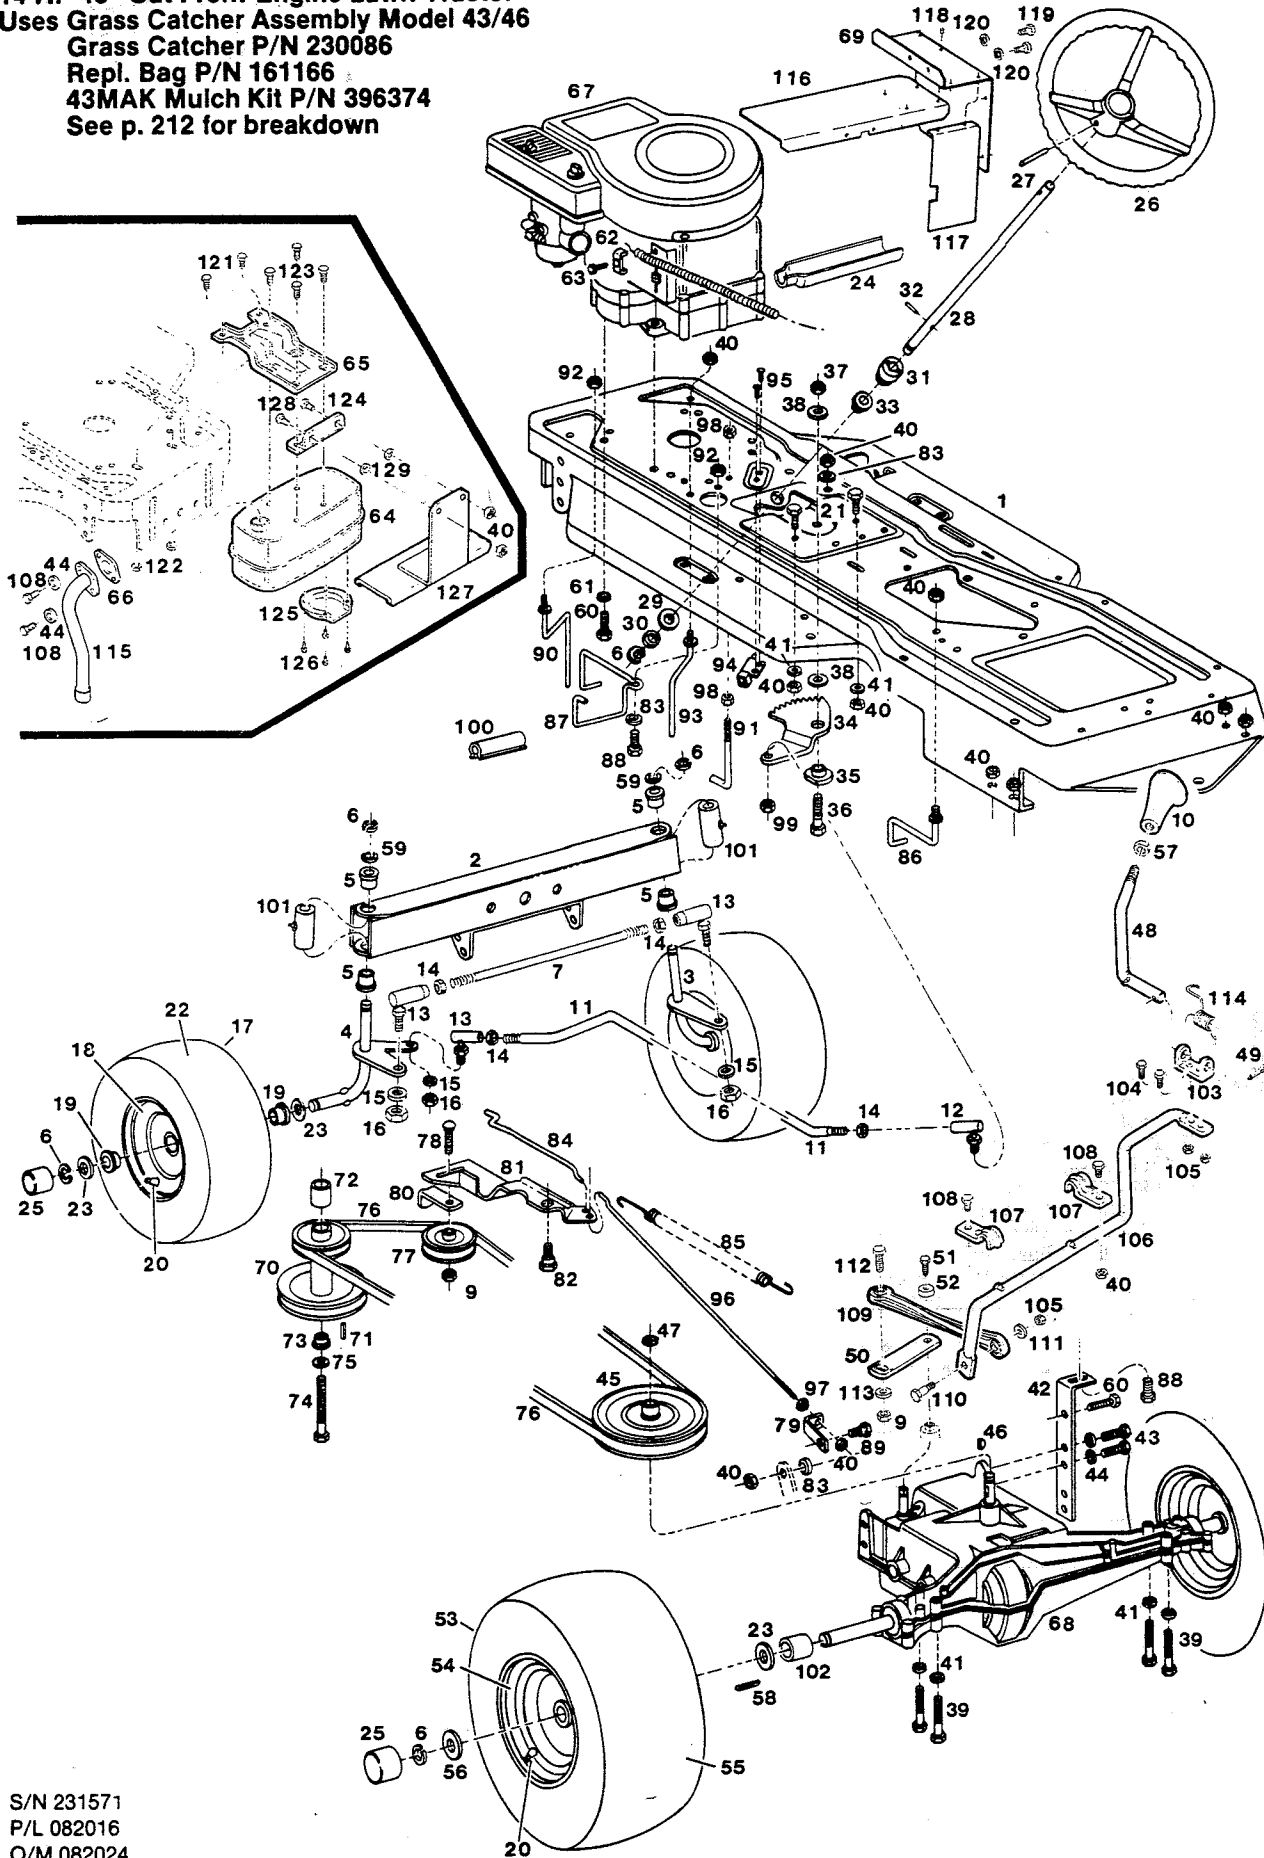

MODEL 540L
14 HP 43" Cut Front-Engine Lawn Tractor
Uses Grass Catcher Assembly Model 43/46
Grass Catcher P/N 230086
Repl. Bag P/N 161166
43MAK Mulch Kit P/N 396374
See p. 212 for breakdown

S/N 231571
P/L 082016
O/M 082024
E/M 082008
P/B 136119

MODEL 540L
14 HP 43" Cut Front-Engine Lawn Tractor
Uses Grass Catcher Assembly Model 43/46
Grass Catcher P/N 230086
Repl. Bag P/N 161166
43MAK Mulch Kit P/N 396374
See p. 212 for breakdown

CHASSIS GROUP