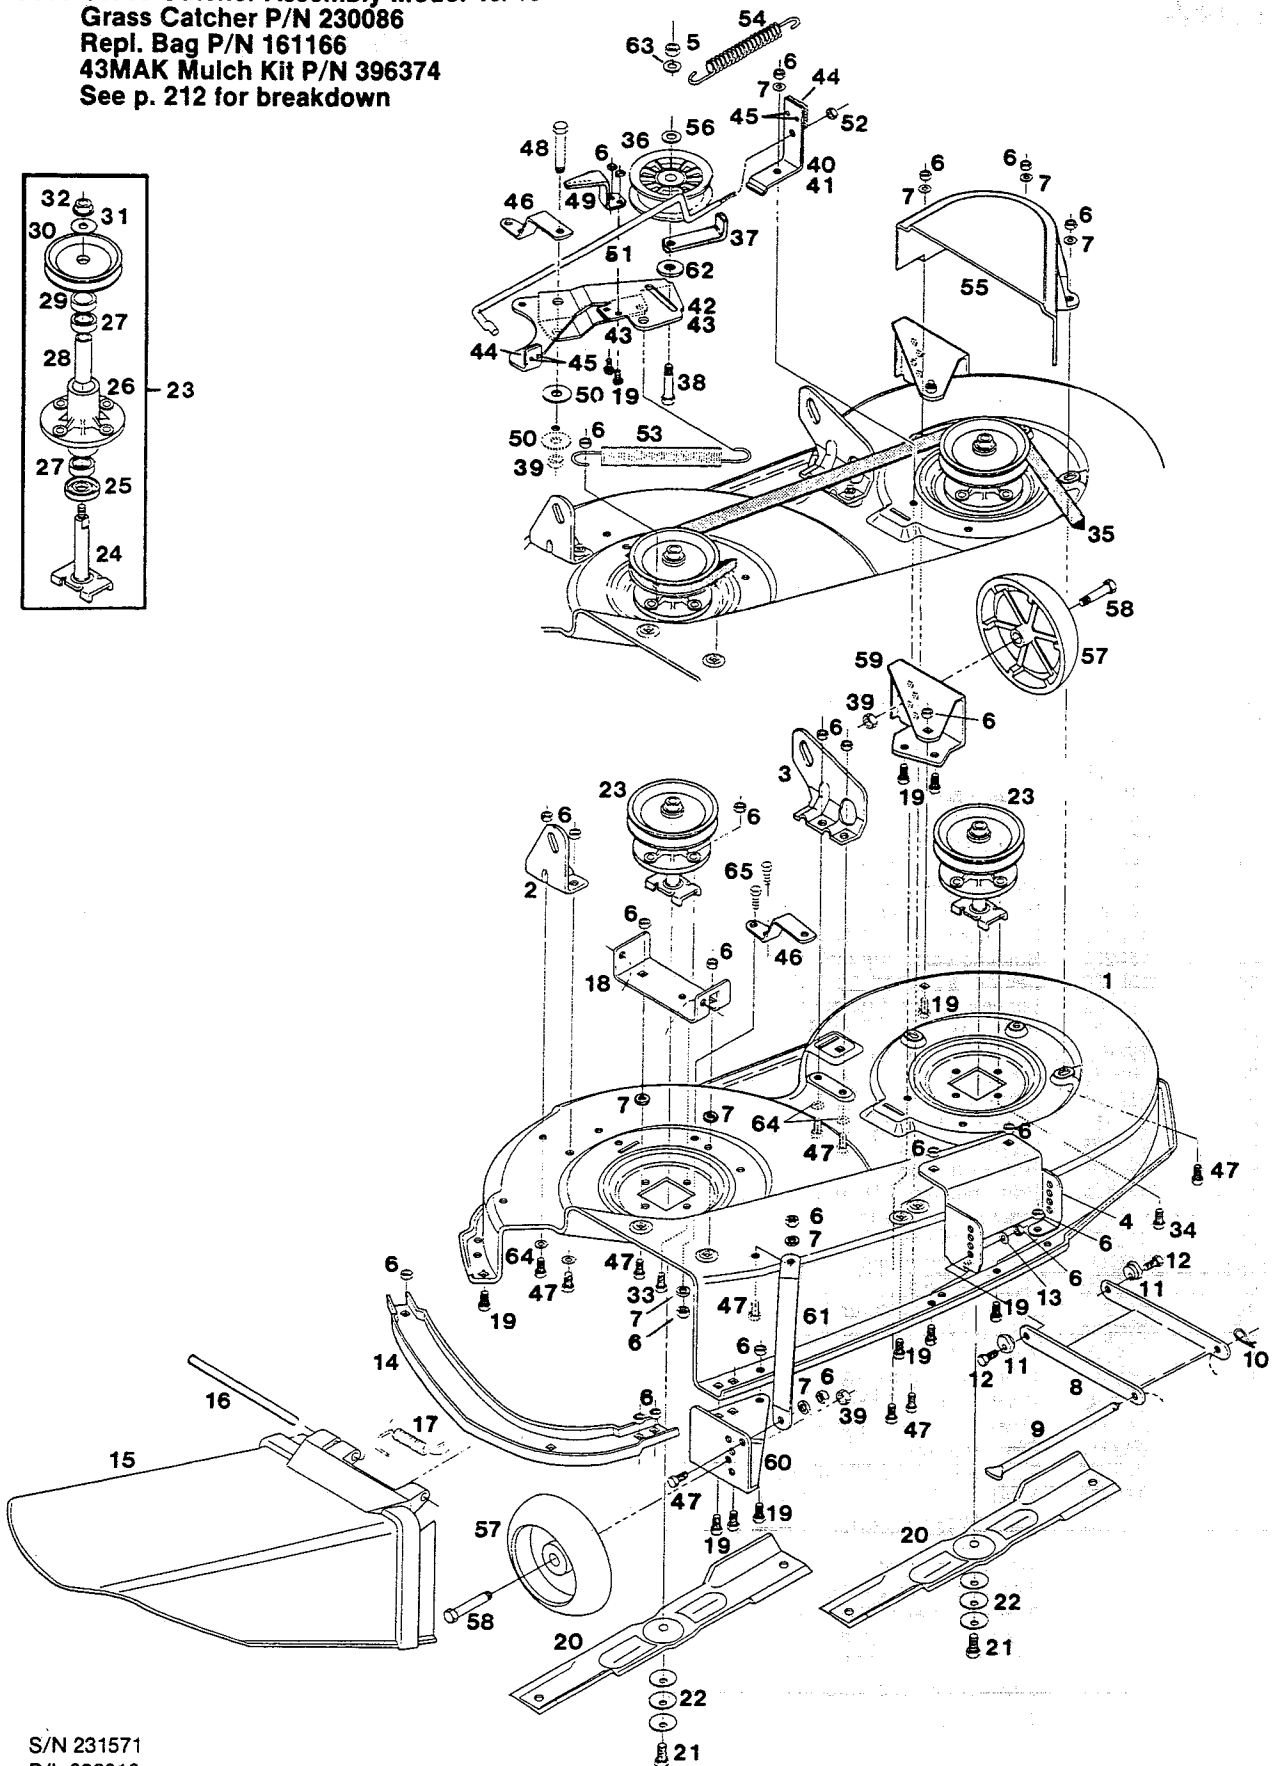

MODEL 540L
14 HP 43" Cut Front-Engine Lawn Tractor
Uses Grass Catcher Assembly Model 43/46
Grass Catcher P/N 230086
Repl. Bag P/N 161166
43MAK Mulch Kit P/N 396374
See p. 212 for breakdown

S/N 231571
P/L 082016
O/M 082024
E/M 082008
P/B 136119

MODEL 540L
14 HP 43" Cut Front-Engine Lawn Tractor
Uses Grass Catcher Assembly Model 43/46
Grass Catcher P/N 230086
Repl. Bag P/N 161166
43MAK Mulch Kit P/N 396374
See p. 212 for breakdown

43" MOWER DECK AND DRIVE

Index No.	Part No.	Description	Index No.	Part No.	Description
1	022012	Deck - mower 43"	35	138487	Belt - blade drive
2	014498	Bracket - deck lift R.H.	36	098004	Pulley - idler
3	014506	Bracket - deck lift L.H.	37	098012	Retainer - belt
4	019489	Bracket - deck drawbar	38	158444	Bolt - carriage 3/8-16 x 2
5	715391	Nut - hex 3/8-16 flange	39	451195	Nut - hex 3/8-16 nylok
6	310151	Nut - hex 5/16-18 nylok	40	086660	Arm - blade brake w/brake pad (includes 41, 44 & 45)
7	715185	Washer - flat 5/16	41	086678	Arm - blade brake w/o brake pad
8	014431	Drawbar - deck	42	089680	Arm - idler w/brake pad (includes 43, 44 & 45)
9	097469	Pin - drawbar	43	022608	Arm - idler w/o brake pad
10	715011	Hairpin - cotter	44	135046	Pad - brake
11	158691	Nut - eccentric, deck leveling	45	159152	Rivet - brake pad 3/16 x 1/2
12	156968	Bolt - hex 5/16-18 x 1-1/4	46	023242	Bracket - idler arm
13	159194	Washer - flat 5/16 special	47	450346	Bolt - hex 5/16-18 x 3/4
14	019521	Guard - toe	48	381616	Bolt - shoulder 3/8-16 x 2-3/4
15	114074	Deflector - discharge opening	49	023283	Bracket - extension
16	086595	Pin - deflector hinge	50	158337	Washer - flat 3/8
17	086322	Spring - deflector	51	086694	Rod - brake release
18	019513	Bracket - deflector	52	452615	Nut - hex 1/4-20 nylok
19	450437	Bolt - hex 5/16-18 x 5/8	53	109637	Spring - brake engaging
20	019471	Blade - hi lift 21-3/4	54	086710	Spring - clutch engaging
--	022079	Blade - no lift (optional)	55	114884	Guard - belt pulley LH
21	158543	Bolt - hex nylock 3/8-24 x 1	56	337584	Washer - flat
22	158055	Washer - conical lock	57	042226	Wheel - deck 6"
23	094920	Spindle Assembly - blade (includes 24-32)	58	157495	Bolt - shoulder 3/8-16 x 2-3/8
24	098160	Shaft - blade w/saddle	59	019455	Bracket - deck wheel, rear
25	134981	Shield - dust	60	022525	Bracket - deck wheel, front
26	138685	Housing - spindle w/o bearings	61	019539	Brace - wheel bracket
27	137760	Bearing - shaft	62	159954	Washer - flat 3/8
28	095398	Spacer - bearings	63	150185	Washer - split lock 3/8
29	159319	Spacer - drive pulley	64	164467	Washer - flat 5/16
30	098152	Pulley - drive	65	617019	Bolt - hex 5/16-18 x 7/8
31	157396	Washer - pulley retainer	-	143115	Decal - DANGER
32	159301	Nut - hex lock 7/16-20	-	396036	Deck assembly - complete
33	159202	Bolt - hex tap 5/16-18 x 1-3/8			
34	159830	Bolt - hex tap 5/16-18 x 7/8			

S/N 231571
P/L 082016
O/M 082024
E/M 082008
P/B 136119