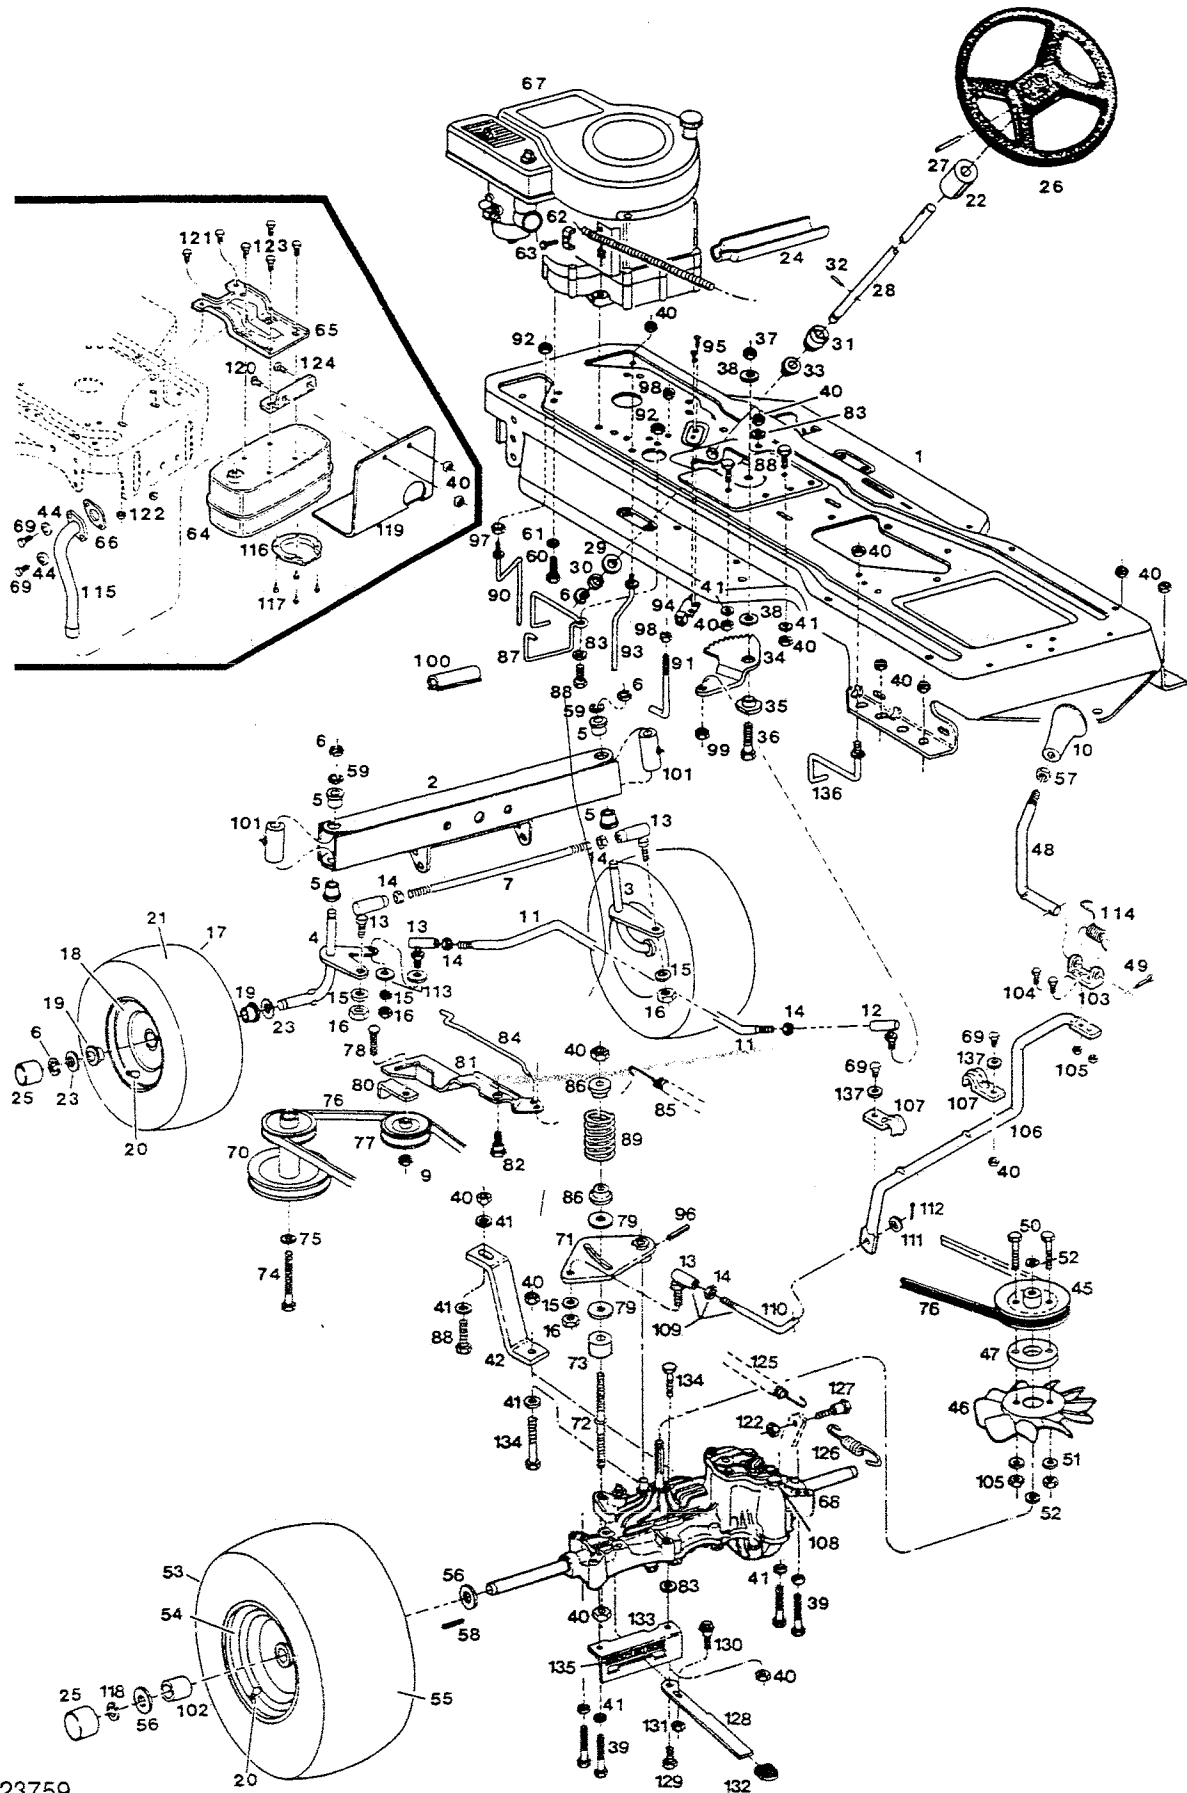

S/N 23759
P/L J32790
O/M 082791

MODEL 545 CHASSIS GROUP