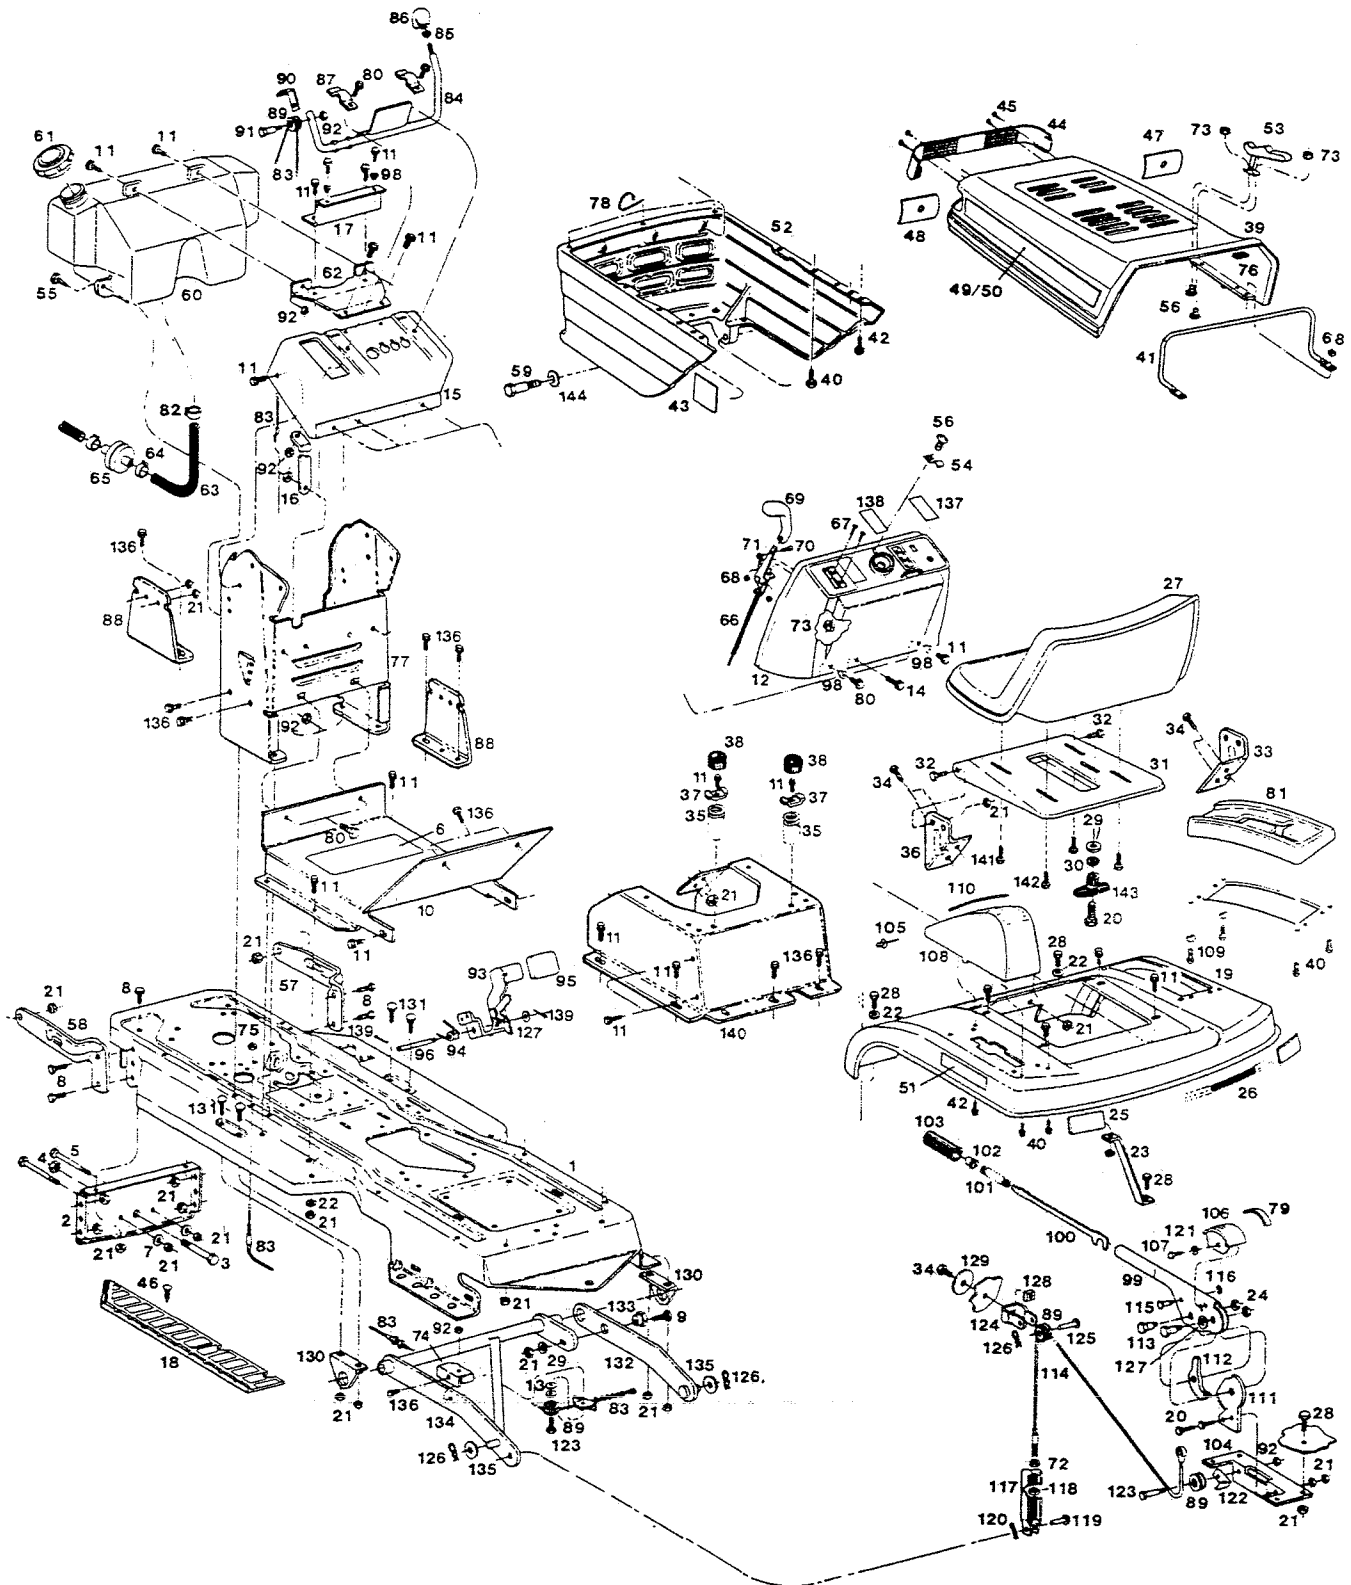

S/N 23759
P/L 082790
O/M 082791

MODEL: 545-N

S/N 23759
P/L 082790
O/M 082791

MODEL 545 MAIN FRAME

Index No.	Part No.	Description	Index No.	Part No.	Description
1	023341	Frame - main	74	174128	Bracket - cable pulley
2	019240	Bracket - front axle	75	159426	Nut - hex jam 1/4-28
3	380303	Bolt - hex shoulder 1/2-13 x 2-5/8	76	446799	Pad - hood
4	380311	Nut - hex jam 1/2-13 top lock	77	023810	Support - dash
5	164699	Bolt - shoulder 5/16-18 x 2-7/8	78	110379	Strap - tie
6	009589	Decal - DANGER on console	79	008433	Decal - height indicator numbers
7	462762	Washer - flat 5/16	80	158097	Screw - taptite 1/4-20 x 5/8
8	157636	Bolt - hex 5/16-18 x 3/4 whiz	81	095288	Guide - shift lever
9	156968	Bolt - hex 5/16-18 x 1-1/4	82	162404	Clamp - fuel line
10	023806	Console - chassis	83	053109	Cable - blade drive control
11	158089	Screw - taptite 1/4-20 x 1/2			Includes 13, 74, 89, 92 & 123
12	115113	Dash - plastic	84	098848	Lever - blade drive control
13	158956	Washer - 1/4 special	85	615625	Nut - hex jam 1/2-13
14	583021	Screw - taptite 1/4-20 x 3/4	86	112664	Knob - lever
15	013763	Support - dash	87	097253	Clip - lever retaining
16	013771	Brace - dash	88	023809	Bracket - dash
17	013789	Brace - dash & fuel tank	89	092429	Pulley - cable
18	114769	Pad - foot, L.H. platform	90	096305	Retainer - cable
	114751	Pad - foot, R.H. platform (not shown)	91	157446	Bolt - shoulder 1/4-20 x 1-3/8
19	023811	Fender - rear wheels	92	452615	Nut - hex 1/4-20 nylok
20	152108	Bolt - hex 5/16-18 x 1	93	093815	Pedal - clutch/brake w/brake lever
21	310151	Nut - hex 5/16-18 nylok	94	100008	Spring - pedal return
22	158469	Washer - flat	95	112235	Pad - pedal
23	013797	Brace - fender L.H.	96	087668	Shaft - pedal
24	157610	Nut - hex 5/16-18 flanged	97	158345	Washer - flat 1/2
25	114850	Reflector - fender, red	98	381822	Bushing - nylon w/shoulder
26	112300	Strip - fender trim	99	022665	Lever - height adjusting
27	115512	Seat	100	172403	Rod - lever
28	450346	Bolt - hex 5/16-18 x 3/4	101	097295	Spring - lever
29	715185	Washer - flat 5/16	102	112672	Knob - adjusting lever
30	311118	Washer - lock 5/16	103	112680	Grip - lever
31	023813	Plate - seat mount	104	014134	Bracket - adjusting lever
32	157503	Bolt - hex shoulder, 5/16-18 x 5/32	105	715243	Rivet - pop
33	023807	Bracket - seat plate RH	106	113316	Indicator - height of cut
34	450437	Bolt - hex 5/16-18 x 5/8	107	158527	Screw 8-32 x 3/8
35	095503	Spring - seat	108	113290	Cover - height adjust lever
36	023808	Bracket - seat LH	109	158840	Screw - taptite 10-24 x 3/4
37	095174	Clamp - seat spring	110	008425	Decal - cover
38	112334	Cover - seat spring	111	098459	Quadrant - height adjust
39	114959	Hood - upper	112	098467	Pawl - height adjust
40	158832	Screw - taptite 10-24 x 1/2	113	158675	Bolt - shoulder 5/16-18 x 5/8
41	098343	Support - hood	114	052563	Cable - deck lifting
42	159400	Screw #10-24 x 1	115	097337	Pin - clevis
43	006874	Decal - heat reflective	116	158857	E Ring
44	112565	Lens - headlights	117	159137	Clevis - lift cable
45	158865	Screw - taptite 6 x 1/2	118	157966	Nut - square 1/4-20
46	113738	Fastener - foot pad	119	157263	Pin - clevis
47	797696	Reflector - headlight R.H.	120	715029	Pin - cotter 3/32 x 3/4
48	797704	Reflector - headlight L.H.	121	715136	Washer - flat #10
49	799627	Decal - hood side L.H.	122	097352	Retainer - cable
50	799626	Decal - hood side R.H.	123	158683	Bolt - shoulder 1/4-20 x 1
51	799915	Decal - 15.5-43	124	097279	Clevis - pulley, fender
52	113183	Hood - lower	125	097287	Pin - clevis
53	115139	Latch - hood	126	715011	Hairpin cotter
54	115147	Keeper - hood latch	127	158873	Washer - flat 1/2
55	166750	Screw - plastite 1/4 x 3/4	128	158923	Nut - square 5/16-18
56	459925	Screw - phil head #8-32 x 3/8	129	014142	Washer - formed
57	093989	Bracket - lower hood R.H.	130	013813	Bracket - hanger
58	093997	Bracket - lower hood L.H.	131	313502	Bolt - rd. head 5/16-18 x 1
59	162057	Bolt - shoulder 5/16-18	132	019976	Link - suspension R.H.
60	114025	Tank - fuel, 3 gal.	133	158691	Nut - eccentric, deck leveling
61	115473	Cap - fuel tank	134	022418	Suspension Assembly - lift
62	015305	Bracket - fuel tank	135	156075	Washer - flat 1/2
63	673152	Hose - fuel line	136	159228	Screw - tapping 5/16-18 x 3/4
64	303859	Clamp - fuel line	137	006593	Decal - monitor lights
65	432625	Filter - fuel	138	798843	Decal - dash L.H.
66	052506	Control - throttle w/cable	139	317016	Pin - cotter
67	158451	Screw - pan hd. 10-24 x 5/8	140	023812	Support - fender/seat
68	452318	Nut - hex 10-24 nylok	141	382922	Bolt - shoulder 3/4 head
69	112730	Knob - throttle lever	142	382923	Bolt - shoulder 9/16 head
70	159335	Screw - pan head 8-32 x 3/8	143	113589	Knob - locking, seat
71	159244	Nut - hex 8-32	144	715417	Washer - flat 3/8
72	310052	Nut - hex 1/4-20	--	392043	Kit-hitch extension
73	452102	Nut - hex keps #8-32	--	115303	Cover - vinyl (optional)
			--	799916	Decal - seat adjust