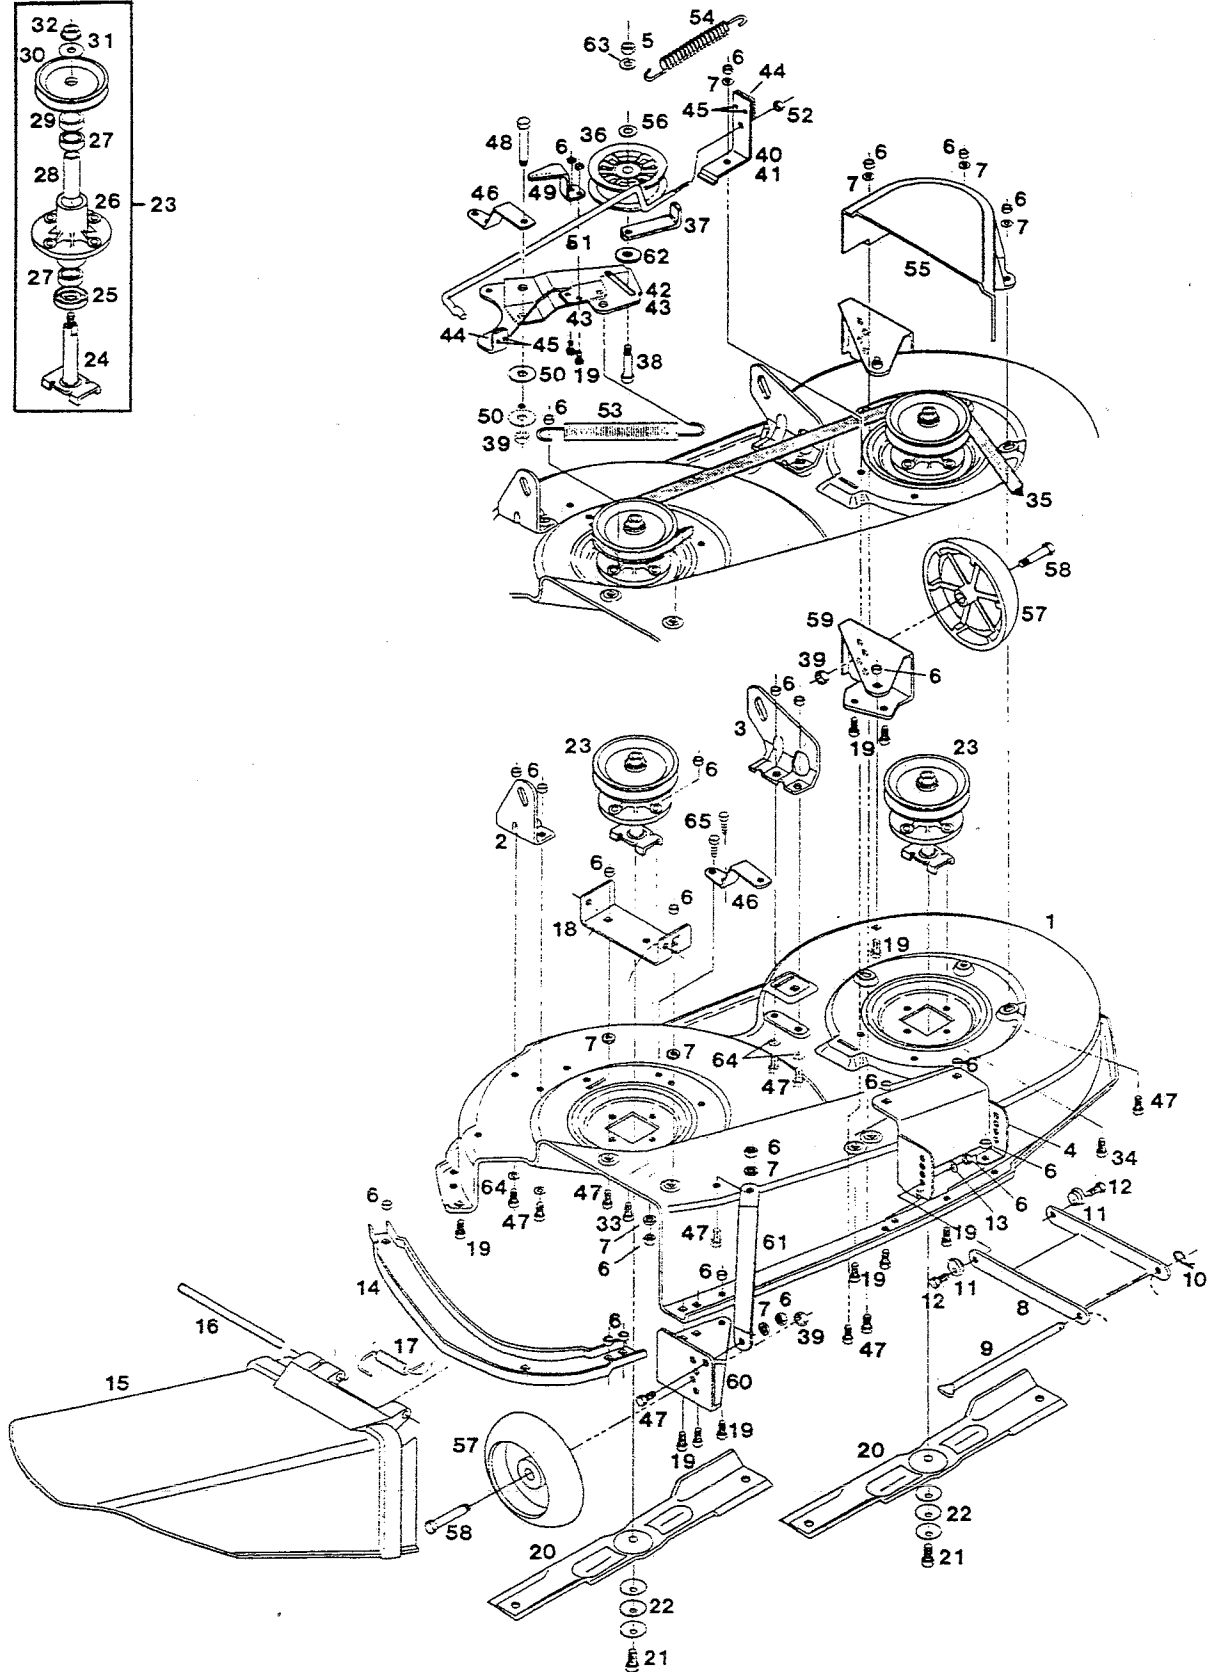

S/N 23759
P/L 082790
O/M 082791

43" MOWER DECK AND DRIVE

Index No.	Part No.	Description	Index No.	Part No.	Description
1	022012	Deck - mower 43"	35	138487	Belt - blade drive
2	014498	Bracket - deck lift R H	36	098004	Pulley - idler
3	014506	Bracket - deck lift L.H	37	098012	Retainer - belt
4	019489	Bracket - deck drawbar	38	158444	Bolt - carriage 3/8-16 x 2
5	715391	Nut - hex 3/8-16 flange	39	451195	Nut - hex 3/8-16 nylok
6	310151	Nut - hex 5/16-18 nylok	40	086660	Arm - blade brake w/brake pad (includes 41, 44 & 45)
7	715185	Washer - flat 5/16	41	086678	Arm - blade brake w/o brake pad
8	014431	Drawbar - deck	42	089680	Arm - idler w/brake pad (includes 43, 44 & 45)
9	097469	Pin - drawbar	43	022608	Arm - idler w/o brake pad
10	715011	Hairpin - cotter	44	135046	Pad - brake
11	158691	Nut - eccentric, deck leveling	45	159152	Rivet - brake pad 3/16 x 1/2
12	156968	Bolt - hex 5/16-18 x 1-1/4	46	023242	Bracket - idler arm
13	159194	Washer - flat 5/16 special	47	450346	Bolt - hex 5/16-18 x 3/4
14	019521	Guard - toe	48	381616	Bolt - shoulder 3/8-16 x 2-3/4
15	114074	Deflector - discharge opening	49	023283	Bracket - extension
16	086595	Pin - deflector hinge	50	158337	Washer - flat 3/8
17	086322	Spring - deflector	51	086694	Rod - brake release
18	019513	Bracket - deflector	52	452615	Nut - hex 1/4-20 nylok
19	450437	Bolt - hex 5/16-18 x 5/8	53	109637	Spring - brake engaging
20	019471	Blade - hi lift 21-3/4	54	086710	Spring - clutch engaging
--	022079	Blade - no lift (optional)	55	115487	Guard - belt pulley LH
21	158543	Bolt - hex nylock 3/8-24 x 1	56	715417	Washer - flat
22	158055	Washer - conical lock	57	042226	Wheel - deck 6"
23	094920	Spindle Assembly - blade (includes 24-32)	58	157495	Bolt - shoulder 3/8-16 x 2-3/8
24	098160	Shaft - blade w/saddle	59	019455	Bracket - deck wheel, rear
25	134981	Shield - dust	60	022525	Bracket - deck wheel, front
26	138685	Housing - spindle w/o bearings	61	019539	Brace - wheel bracket
27	137760	Bearing - shaft	62	159954	Washer - flat 3/8
28	095398	Spacer - bearings	63	150185	Washer - split lock 3/8
29	159319	Spacer - drive pulley	64	164467	Washer - flat 5/16
30	023674	Pulley - drive	65	617019	Bolt - hex 5/16-18 x 7/8
31	157396	Washer - pulley retainer	-	143115	Decal - DANGER
32	159301	Nut - hex lock 7/16-20	-	396036	Deck assembly - complete
--	164673	Fitting - grease, spindle	-	396374	Kit - mulch plate/blades
33	159202	Bolt - hex tap 5/16-18 x 1-3/8			
34	159830	Bolt - hex tap 5/16-18 x 7/8			

S/N 23759
P/L 082790
O/M 082791