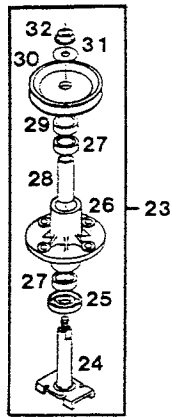

S/N 23759
P/L 082790
O/M 082791

43" MOWER DECK AND DRIVE

Index No.	Part No.	Description	Index No.	Part No.	Description
1	022012	Deck - mower 43"	35	138487	Belt - blade drive
2	014498	Bracket - deck lift R H	36	098004	Pulley - idler
3	014506	Bracket - deck lift L.H	37	098012	Retainer - belt
4	019489	Bracket - deck drawbar	38	158444	Bolt - carriage 3/8-16 x 2
5	715391	Nut - hex 3/8-16 flange	39	451195	Nut - hex 3/8-16 nylok
6	310151	Nut - hex 5/16-18 nylok	40	086660	Arm - blade brake w/brake pad (includes 41, 44 & 45)
7	715185	Washer - flat 5/16	41	086678	Arm - blade brake w/o brake pad
8	014431	Drawbar - deck	42	089680	Arm - idler w/brake pad (includes 43, 44 & 45)
9	097469	Pin - drawbar	43	022608	Arm - idler w/o brake pad
10	715011	Hairpin - cotter	44	135046	Pad - brake
11	158691	Nut - eccentric, deck leveling	45	159152	Rivet - brake pad 3/16 x 1/2
12	156968	Bolt - hex 5/16-18 x 1-1/4	46	023242	Bracket - idler arm
13	159194	Washer - flat 5/16 special	47	450346	Bolt - hex 5/16-18 x 3/4
14	019521	Guard - toe	48	381616	Bolt - shoulder 3/8-16 x 2-3/4
15	114074	Deflector - discharge opening	49	023283	Bracket - extension
16	086595	Pin - deflector hinge	50	158337	Washer - flat 3/8
17	086322	Spring - deflector	51	086694	Rod - brake release
18	019513	Bracket - deflector	52	452615	Nut - hex 1/4-20 nylok
19	450437	Bolt - hex 5/16-18 x 5/8	53	109637	Spring - brake engaging
20	019471	Blade - hi lift 21-3/4	54	086710	Spring - clutch engaging
--	022079	Blade - no lift (optional)	55	115487	Guard - belt pulley LH
21	158543	Bolt - hex nylock 3/8-24 x 1	56	715417	Washer - flat
22	158055	Washer - conical lock	57	042226	Wheel - deck 6"
23	094920	Spindle Assembly - blade (includes 24-32)	58	157495	Bolt - shoulder 3/8-16 x 2-3/8
24	098160	Shaft - blade w/saddle	59	019455	Bracket - deck wheel, rear
25	134981	Shield - dust	60	022525	Bracket - deck wheel, front
26	138685	Housing - spindle w/o bearings	61	019539	Brace - wheel bracket
27	137760	Bearing - shaft	62	159954	Washer - flat 3/8
28	095398	Spacer - bearings	63	150185	Washer - split lock 3/8
29	159319	Spacer - drive pulley	64	164467	Washer - flat 5/16
30	023674	Pulley - drive	65	617019	Bolt - hex 5/16-18 x 7/8
31	157396	Washer - pulley retainer	-	143115	Decal - DANGER
32	159301	Nut - hex lock 7/16-20	-	396036	Deck assembly - complete
--	164673	Fitting - grease, spindle	-	396374	Kit - mulch plate/blades
33	159202	Bolt - hex tap 5/16-18 x 1-3/8			
34	159830	Bolt - hex tap 5/16-18 x 7/8			

S/N 23759
P/L 082790
O/M 082791