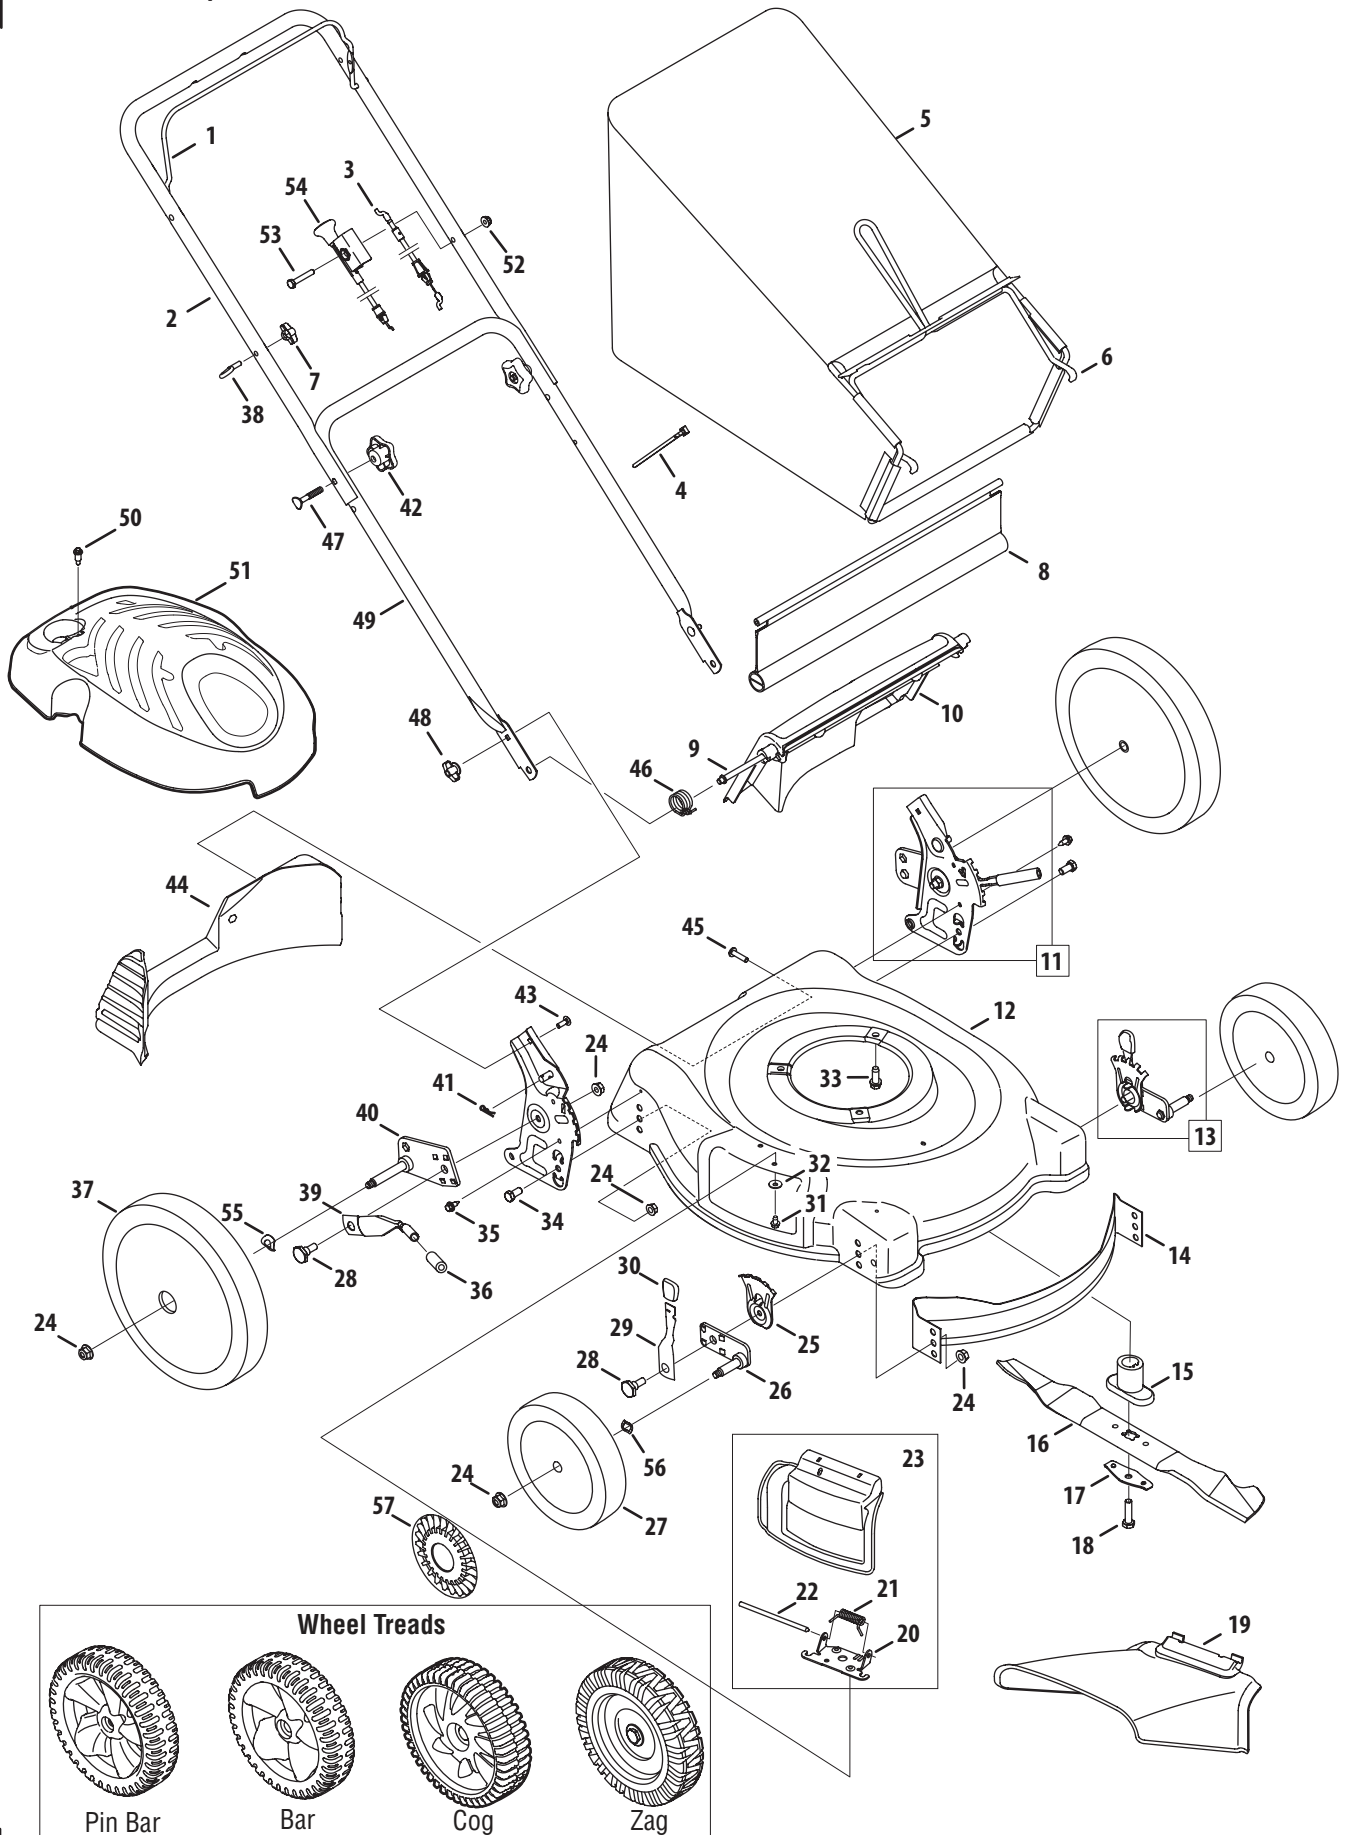

Model 54MZ/54M7

Ref No.	Part Number	Description
1.	747-1161A-0637	Blade Control
2.	749-1092A-0637	Upper Handle
3.	946-04486	Control Cable
	946-04535	Control Cable (Engine w/Choke)
4.	926-0240	Cable Tie
5.	964-04007A	Grass Bag
6.	747-04080A-0637	Grass Bag Frame
7.	720-0279	Handle Knob
8.	731-05642A	Trail shield
9.	747-04588	Pivot Rod
10.	731-06847	Rear Discharge Door
11.	987-02280A	Rear Handle Bracket Assy. - LH
	987-02279A	Rear Handle Bracket Assy. - RH
12.	787-01279-0638	Deck 21-inch
13.	987-02511	Frnt. Hgt. Adj. Assy. - LH - 8" Whl.
	987-02510	Frnt. Hgt. Adj. Assy. - RH - 8" Whl.
	987-02099C	Frnt. Hgt. Adj. Assy. - LH - 7" Whl.
	987-02100C	Frnt. Hgt. Adj. Assy. - RH - 7" Whl.
14.	782-5002B	Front Baffle
15.	748-0377E	Blade Adapter w/Star
16.	942-0741A	21-inch Mulching Blade
17.	736-0524B	Bell Blade Support
18.	710-1257	Hex Screw, 3/8-24 x 2.5
19.	731-04177	Side Discharge Chute
20.	17032A	Deflector Chute Adaptor
21.	732-1014	Torsion Spring
22.	747-0710	Hinge Pin
23.	987-02055	Mulch Plug Assembly
24.	712-04065	Flange Lock Nut 3/8-16
25.	787-01290A	Height Adjustment Plate
26.	987-02509	Pivot Arm Assy. - RH - 8" Wheel
	987-02508	Pivot Arm Assy. - LH - 8" Wheel
	987-02508	Pivot Arm Assy. - RH - 7" Wheel
	987-02509	Pivot Arm Assy. - LH - 7" Wheel
27.	734-1987	Front Wheel, 8 x 1.8, Bar, Gray
	734-1988	Front Wheel, 7 x 1.8, Bar, Gray
	734-04176A	Front Wheel, 7.5 x 2.125, Zag

Ref No.	Part Number	Description
	634-04346	Front Wheel, 7", Cog
28.	738-04266	Shoulder Scr., .5D x .385
29.	94832	Front Spring Lever
30.	720-0426	Height Adjust Knob
31.	710-0599	TT Screw, 1/4-20 x .500
32.	736-0270	Bell Washer
33.	710-0654A	TT Screw, 3/8-16 x 1.0
34.	710-0216	Hex Screw, 3/8-16 x .75
35.	710-1652	TT Screw, 1/4-20 x .625
36.	720-0312	Foam Grip
37.	734-04082	Rear Whl., 12 x 1.8, Pin Bar, Gray
	734-04093	Rear Wheel, 12 x 2.125, Zag, Gray
	634-04347	Rear Wheel, 12", Cog
38.	710-1205	Eye Bolt
39.	732-0866	Rear Hi-Wheel Spring Lever
40.	987-02335	Rear Pivot Arm Assy - RH
	987-02336	Rear Pivot Arm Assy - LH
41.	914-0104	Hairpin Clip
42.	720-04072A	Star Knob
43.	710-0703	Carriage Bolt ,1/4-20 x .75
44.	731-04150C	Rear Baffle
45.	710-1241	Screw HL, 1/4-15 x 1.00
46.	732-04090A	Torsion Spring - RH
47.	710-1174	Carriage Bolt, 5/16-18 x 2
48.	912-0397	Wing Nut
49.	749-0928A-0637	Lower Handle
50.	710-04744	Screw, HL, #12-16 x 1.00
51.	731-06265A	Engine Shroud - Black
	931-04440	Engine Shroud - Gray
	931-04232B	Engine Shroud - Black, Export
52.	712-04064†	Nut, Flange Lock, 1/4-20
53.	710-0606†	Screw, 1/4-20 x 1.50
54.	946-04430A†	Choke Cable
55.	736-0182†	Spring Washer
56.	736-0504†	Wave Washer
57.	731-07001†	Hub Cap

† If Equipped