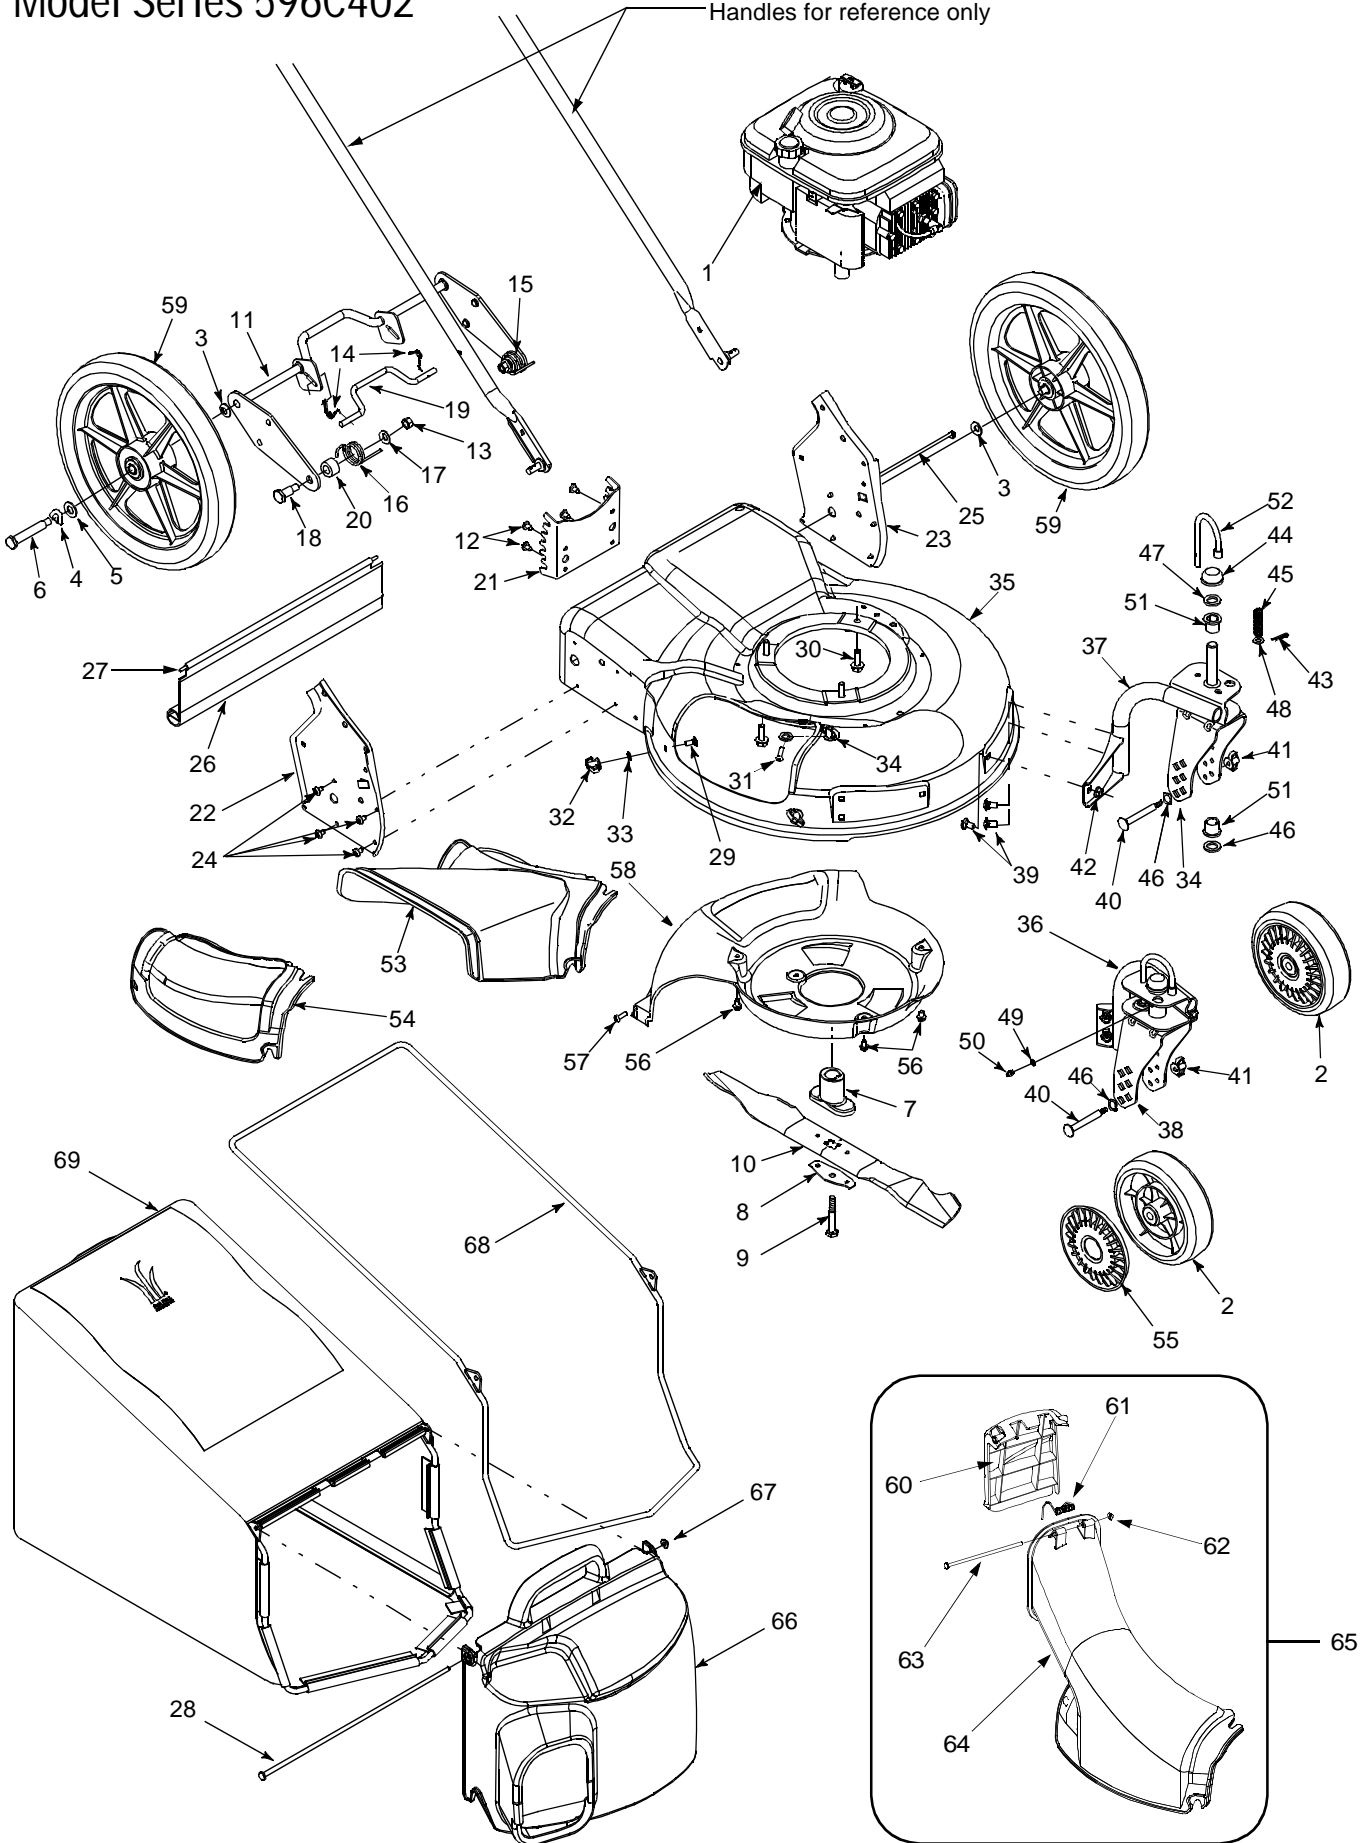

Model Series 596C402

Handles for reference only

Model Series 596C402

Ref. No.	Part No.	Description	Ref. No.	Part No.	Description
1.	—	Engine	35.	782-0049	Deck 21"
	751B28202	Engine Shroud	36.	682-9020A	Caster Assembly, RH
2.	734-1857	Wheel, Front Caster 7 X 2	37.	682-9021A	Caster Assembly, LH
3.	736-0105	Bell Washer .401 X .870 X .063	38.	682-9024	Caster Bracket Assembly, RH
4.	736-0182	Spring Washer .50 I.D. x 1.0 x .022	39.	710-0260	Carriage Bolt 5/16-18 x .62
5.	736-0272	Flat Washer .510 x 1.0 x .060	40.	711-1146	Caster Axle .374 x 2.59
6.	738-0481A	Shoulder Screw .500 x 2.62: 3/8 -16	41.	712-0397	Wing Knob
7.	748-0377C	Blade Adapter	42.	712-3004A	Flange Nut 5/16-18 Gr.5
8.	736-0524A	Blade Bell Support	43.	714-0104	Hairpin Clip
9.	710-1257	Hex Bolt 3/8 - 24 x 2.5 Gr. 8	44.	726-0214	Push Cap
10.	742-0741	Blade 21", Mulching	45.	732-0306	Compression Spring
11.	647-0028	Hi-Wheel Height Adj. Support	46.	736-0232	Wave Washer .530 I.D. x .780 O.D.
12.	710-1348	AB Screw 1/4-14 x .50	47.	736-0366	Flat Washer, .604 x 1.12 x .125
13.	712-3017	Hex Nut 3/8 -16	48.	736-0264	Flat Washer .330 I.D. x .630 x .06
14.	732-0845	Torsion Spring	49.	736-0931	Flat Washer. .203 I.D. x .403 x .040
15.	732-0843	Torsion Spring, RH	50.	737-3000	Lube Fitting
16.	732-0844	Torsion Spring, LH	51.	741-0685	Flange Bearing
17.	736-0105	Bell Washer .401 x .870 x .063	52.	747-0924	Lock Pin, Front Wheel
18.	738-0145	Shoulder Screw .500 x .840	53.	731-1832	Discharge Chute
19.	747-0971	Handle, Height Adjustment	54.	731-1833	Mulching Cover
20.	750-1090	Spacer .500 x 1.0 x .600	55.	731-1886	Hubcap
21.	782-0572	Height Adj. Bracket, RH	56.	710-0653	Hex Screw, TT 1/4-20 x .375
22.	682-3054	Handle Bracket Ass'y, RH	57.	710-0969	Self-tapping Screw (Hi-Lo)
23.	682-3055	Handle Bracket Ass'y, LH	58.	731-1828	Rear Baffle
24.	710-1348	AB Screw 1/4-14	59.	734-1860	Hi-Wheel 14 X 2
25.	725-0157	Cable Tie	60.	731-1874	Chute Door
26.	731-1901	Trail Shield	61.	732-0819	Torsion Spring
27.	732-0842	Trail Shield Wire	62.	726-0111	Push Cap
28.	747-0939	Brass Bag Pivot Rod	63.	747-0965	Pivot Rod
29.	710-0134	Carriage Screw	64.	731-1713B	Discharge Chute
30.	710-0654A	TT Screw 3/8 -16 x 1.00	65.	631-0066	Chute Assembly
31.	710-0703	Carriage Screw 1/4-20 x .75	66.	631-0071	Top Discharge Grass Bag Cover
32.	712-0397	Wing knob	67.	726-0106	Cap Nut
33.	726-0233	Push Nut	68.	747-0937	Grass Bag Frame
34.	682-9026	Caster Bracket Assembly, LH	69.	664-01086	Grass Bag, Sail w/ Sprig