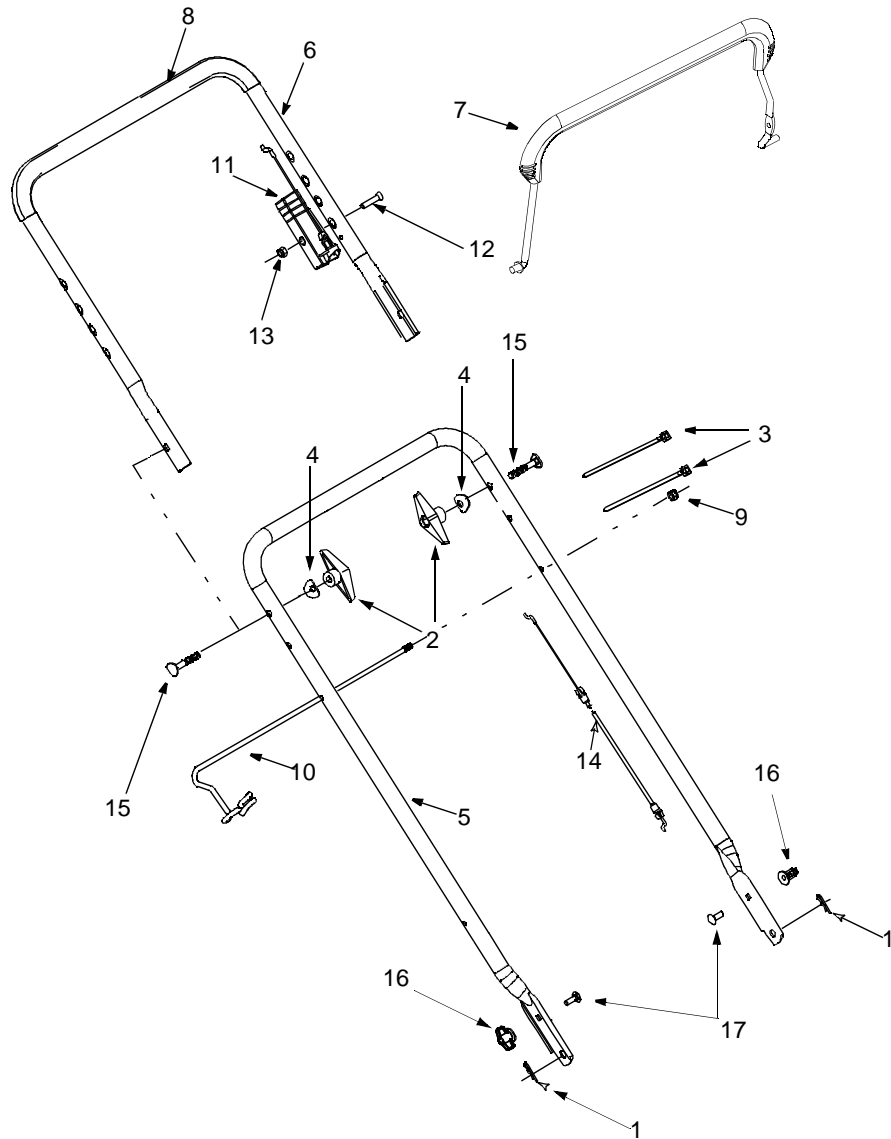

Model Series 596C402

Ref. No.	Part No.	Description	Ref. No.	Part No.	Description
1.	714-0104	Hairpin Clip	10.	747-0940A	Grass Bag Support Rod
2.	720-0241	Wing knob	11.	746-0883	Housing Control
3.	726-0240	Cable Tie	12.	710-1270	Oval C-Sunk Scr.
4.	736-0451	Saddle Washer	13.	712-0324	Hex L-Nut 1/4-20 Thd.
5.	749-0907B	Lower Handle	14.	746-1131	Control Cable, 46"
6.	749-0438D	Upper Handle	15.	710-1174	Carriage Bolt
7.	647-0004	Deluxe Control Handle	16.	712-0397	Knob, Wing, 1/4-20
8.	720-0295	Foam Grip	17.	710-0703	Carriage Screw, 1/4-20 x .75
9.	712-0429	Hex Nut, 5/16-18			