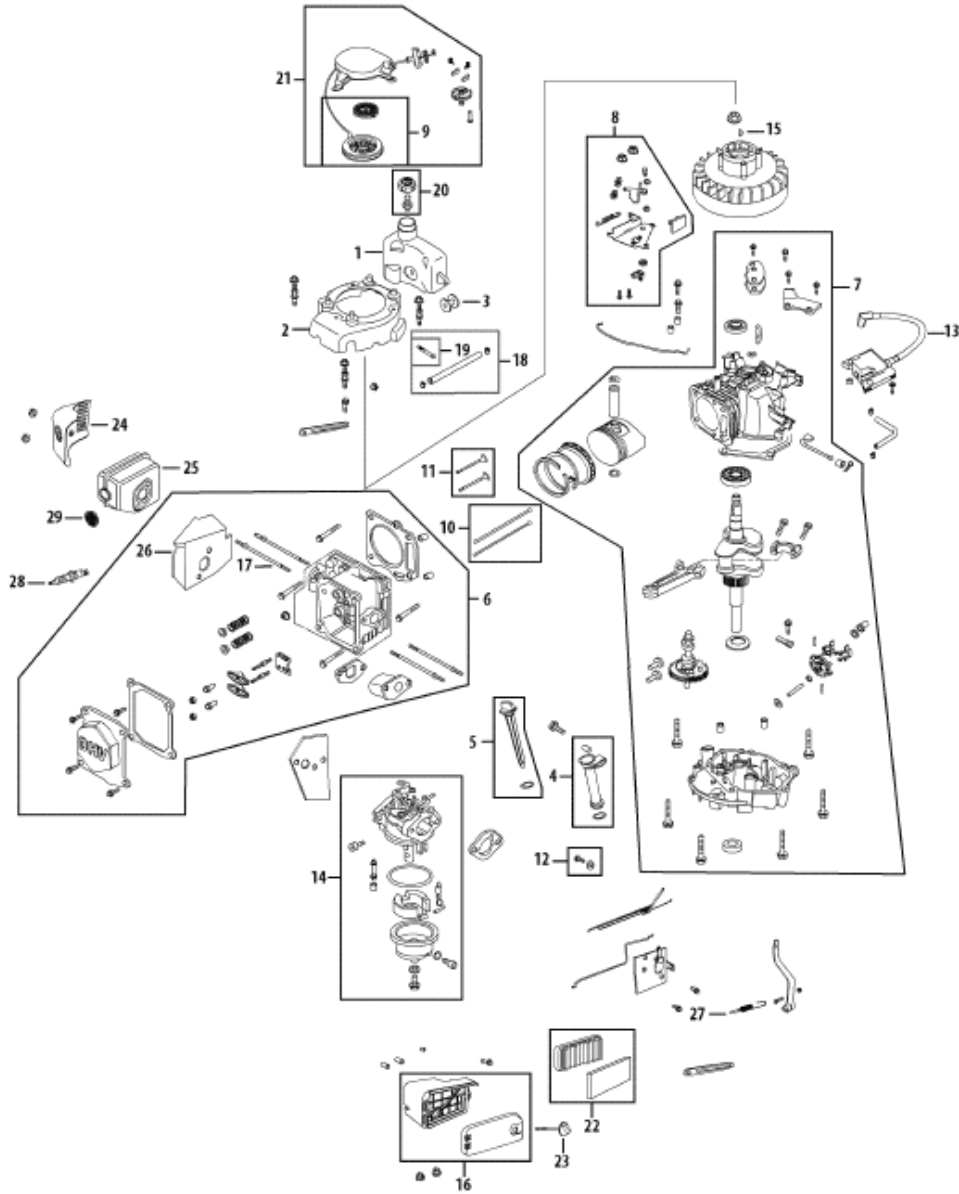

5P65MO

Ref #	Part Number	Description
1	951-10337	Fuel Tank
2	951-10875	Flywheel Shroud
3	951-10335	Rubber Fuel Tank Mounting Washer
4	951-10334	Oil Filler Tube Assembly
5	951-10333	Dipstick Assembly
6	951-10877	Cylinder Head Complete
7	951-10878	Short Block Assembly
8	951-10320	Stop Switch and Brake Assembly
9	951-10319	Recoil Spring and Pulley Assembly
10	951-10314	Push Rod Kit
11	951-10313	Valve Kit
12	951-10370	Oil Drain Plug and Washer Assembly
13	951-10367	Ignition Coil
14	951-10873	Carburetor Assembly
15	951-10307	Flywheel Key
16	951-10876	Air Cleaner Housing Assembly Complete
17	951-10304	Muffler Stud Assembly
18	951-10363	Fuel Line Kit - Inc. hoses, clamps & filter
19	951-10358	Fuel Filter
20	951-10300	Fuel Cap Assembly
21	951-10299	Recoil Starter Assembly
22	951-10298	Air Cleaner Kit
23	951-10297	Air Cleaner Thumb Screw
24	951-10404	Muffler Guard
25	951-10403	Muffler
26	951-10402	Muffler Gasket /Heat Shield
27	951-10387	Governor Return Spring
28	951-10292	Spark Plug
29	951-10351	Spark Arrestor
	951-10410	Gasket Kit - External Not shown
	951-10409	Gasket Kit - Complete Not shown
	951-10846	Cylinder Head Service Kit Not shown
	951-10874	Carburetor Kit - Major Not shown
	952Z5P65M0	Engine - Complete Not shown