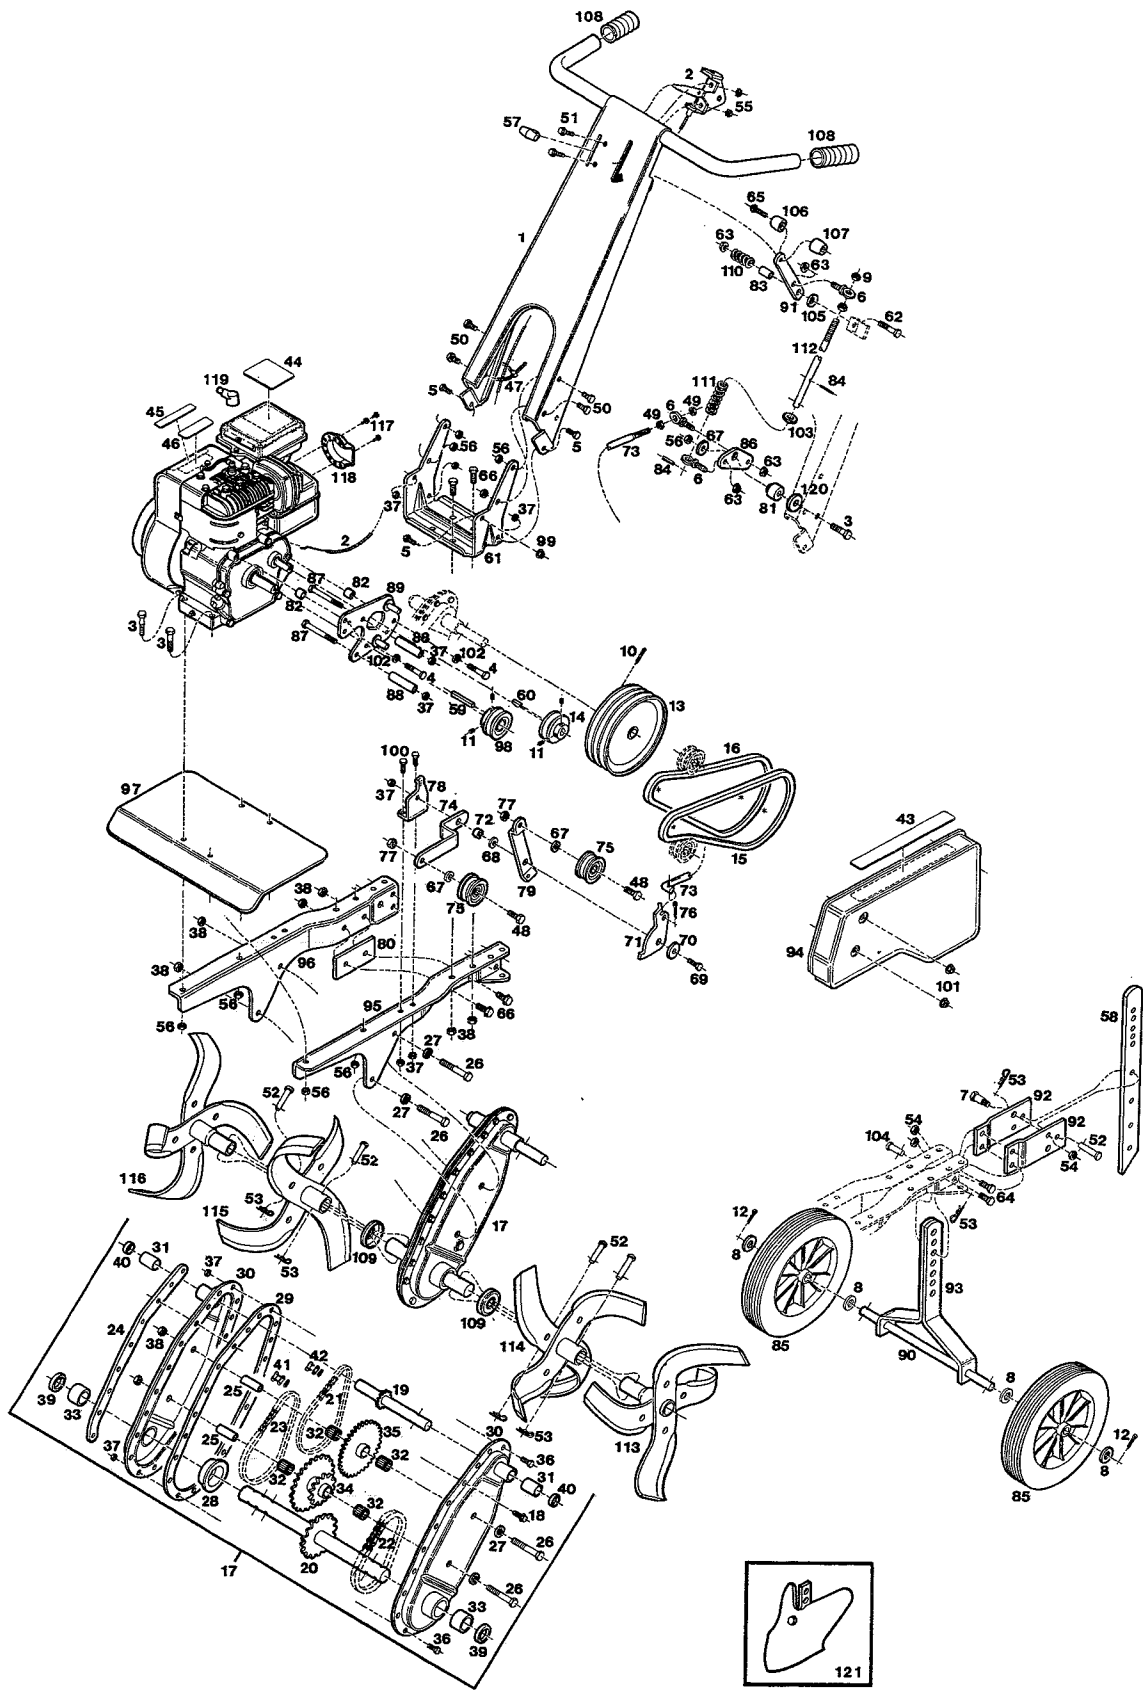

MODEL 5RLC-J
5 HP Chain Drive Tiller w/Reverse

MODEL 5RLC-J
5 HP Chain Drive Tiller w/Reverse

Index No.	Part No.	Description	Index No.	Part No.	Description
1	570473	Handle Panel Assembly	62	450379	Bolt-Hex 1/4 - 20 x 1-3/4
2	781419	Control Throttle w/cable	63	451419	Nut- Hex 1/4 - 20 Flange
3	150250	Bolt-Hex 5/16-18 x 1-1/2	64	457176	Bolt-Hex 3/8 - 16 x 1-1/4
4	150433	Bolt-Hex 1/4-20 x 2	65	458661	Bolt-Phillips 10 - 24 x 1-1/4
5	449587	Bolt-Hex 1/4-20 x 5/8	66	458968	Bolt-Hex 3/8 - 16 x 1
6	152876	Stud-Lever	67	158469	Washer - 5/16 Flat
7	153650	Bolt-Shoulder 3/8-16	68	152533	Washer-Thrust 1/2 ID x .032 Hardened
8	156075	Washer-Wheel	69	158972	Bolt-Hex 1/4 - 20 x 1
9	310045	Nut-Hex 5/16-18 Whiz	70	462762	Washer-Flat 1-1/8 x.327 x .060
10	314062	Pin-Roll 1/4 x 1-1/8	71	463323	Plate-Idler Pivot
11	315093	Set Screw	72	467829	Spacer-Pivot Plate
12	317016	Cotter Pin 1/8 x 1	73	530402	Rod-Control Idler
13	420919	Pulley Assembly - 2 Groove	74	557330	Arm-Forward Idler
14	420927	Pulley - Reverse	75	672923	Pulley Idler-Assembly
15	421321	Belt - Forward	76	715029	Cotter Pin
16	421339	Belt - Reverse	77	715524	Nut 3/8 - 16 Jam
17	432310	Transmission Assembly	78	771006	Bracket-Idler Mounting
18	153601	Bolt - Hex 1/4 - 20 x 3/4	79	778431	Arm-Reverse
19	417469	Shaft-Input w/Sprocket	80	468058	Spacer-Main Support Beam
20	417501	Shaft-Output w/Sprocket	81	468066	Spacer-Bellcrank
21	425314	Chain Roller, No. 35	82	468678	Spacer
22	425348	Chain Roller, No. 50	83	468801	Spacer-Spring
23	425421	Chain Roller, No. 420	84	489393	Pin-Roll 1/8 x 3/4
24	426015	Strap-Nut Plate	85	498808	Wheel - 10"
25	432922	Sleeve-Bearing	86	530428	Bellcrank-Control Plate
26	458927	Bolt - Hex 3/8 - 16 x 2-3/4	87	450007	Bolt-Hex 1/4 - 20 x 3-1/4
27	461780	Washer - 3/8 INT. Tooth	88	468686	Spacer-Belt Guide
28	468033	Spacer-Tine Shaft	89	591917	Plate Assembly - Belt Guide
29	555151	Gasket - Transmission Housing	90	557116	Axle-Wheel
30	432260	Transmission Half w/Bearings	91	558320	Lever-Engagement
31	423442	Bearing - Input Shaft	92	571232	Plate-Depth Bar
32	423434	Bearing - Sprocket	93	574780	Wheel Bracket
33	617241	Bearing-Output shaft	94	575753	Guard-Belt
34	590000	Sprocket Lower w/Bearings	95	575811	Beam-Main Support L.H.
35	590018	Sprocket - Upper w/Bearings	96	575829	Beam-Main Support R.H.
36	715052	Bolt-Hex 1/4 - 20 x 1/2	97	576249	Hood-Tine
37	715508	Nut-Hex 1/4 - 20 Lock	98	618744	Pulley-Forward
38	715441	Nut-Hex 3/8 - 16 Keps	99	715037	Nut-1/4 - 20 Keps
39	774547	Seal-Output Shaft	100	715045	Bolt-Hex 1/4 - 20 x 3/4
40	774695	Seal-Input Shaft	101	715078	Nut-Hex 1/4 - 20 Whiz
41	425124	Master Link - No. 420	102	715094	Washer - 1/4 Split Lock
42	424903	Master Link No. 35	103	715185	Washer
43	551648	Decal-Caution	104	715375	Pin-Clevis 1/2 x 1-1/4
44	551655	Decal-Tine Warning	105	715607	Washer-Belleville
45	551713	Decal-Hand Placement	106	744086	Knob-Plain
46	551846	Decal-Caution Disengage	107	744094	Knob-Threaded 10-24
47	110379	Cable-Tie	108	751032	Grip-Handlebar
48	159020	Bolt-Hex 3/8 - 16 x 1-1/2"	109	762245	Cover-Tine Hub Seal
49	310052	Nut 1/4 - 20	110	775072	Spring Engagement Lever
50	450437	Bolt-Hex 5/16 - 18 x 5/8	111	775080	Spring-Engagement Rod
51	458687	Screw-Hex 10-24 x 1/2	112	783985	Rod-Engagement Lever
52	616532	Pin-Clevis 3/8 x 1-9/16	113	574749	Tine Assembly - L.H. Outer
53	715011	Hairpin Cotter	114	786665	Tine Assembly - L.H. Inner
54	715086	Nut-Hex 3/8 - 16 Lock	115	786681	Tine Assembly - R.H. Inner
55	715334	Nut-Hex 10 - 24 Hex	116	786749	Tine Assembly - R.H. Outer
56	715490	Nut-Hex 5/16 - 18	117	120048	Screw-Muffler Deflector
57	744037	Knob-Throttle Lever	118	132142	Deflector-Muffler
58	435032	Bar-Depth	119	110833	Cover-Spark Plug
59	446757	Key-Pulley	120	158212	Washer-5/16 Flat
60	446773	Key-Woodruff			OPTIONAL ACCESSORY
61	447011	Channel-Handle Support	121	465823	Furrowing Kit