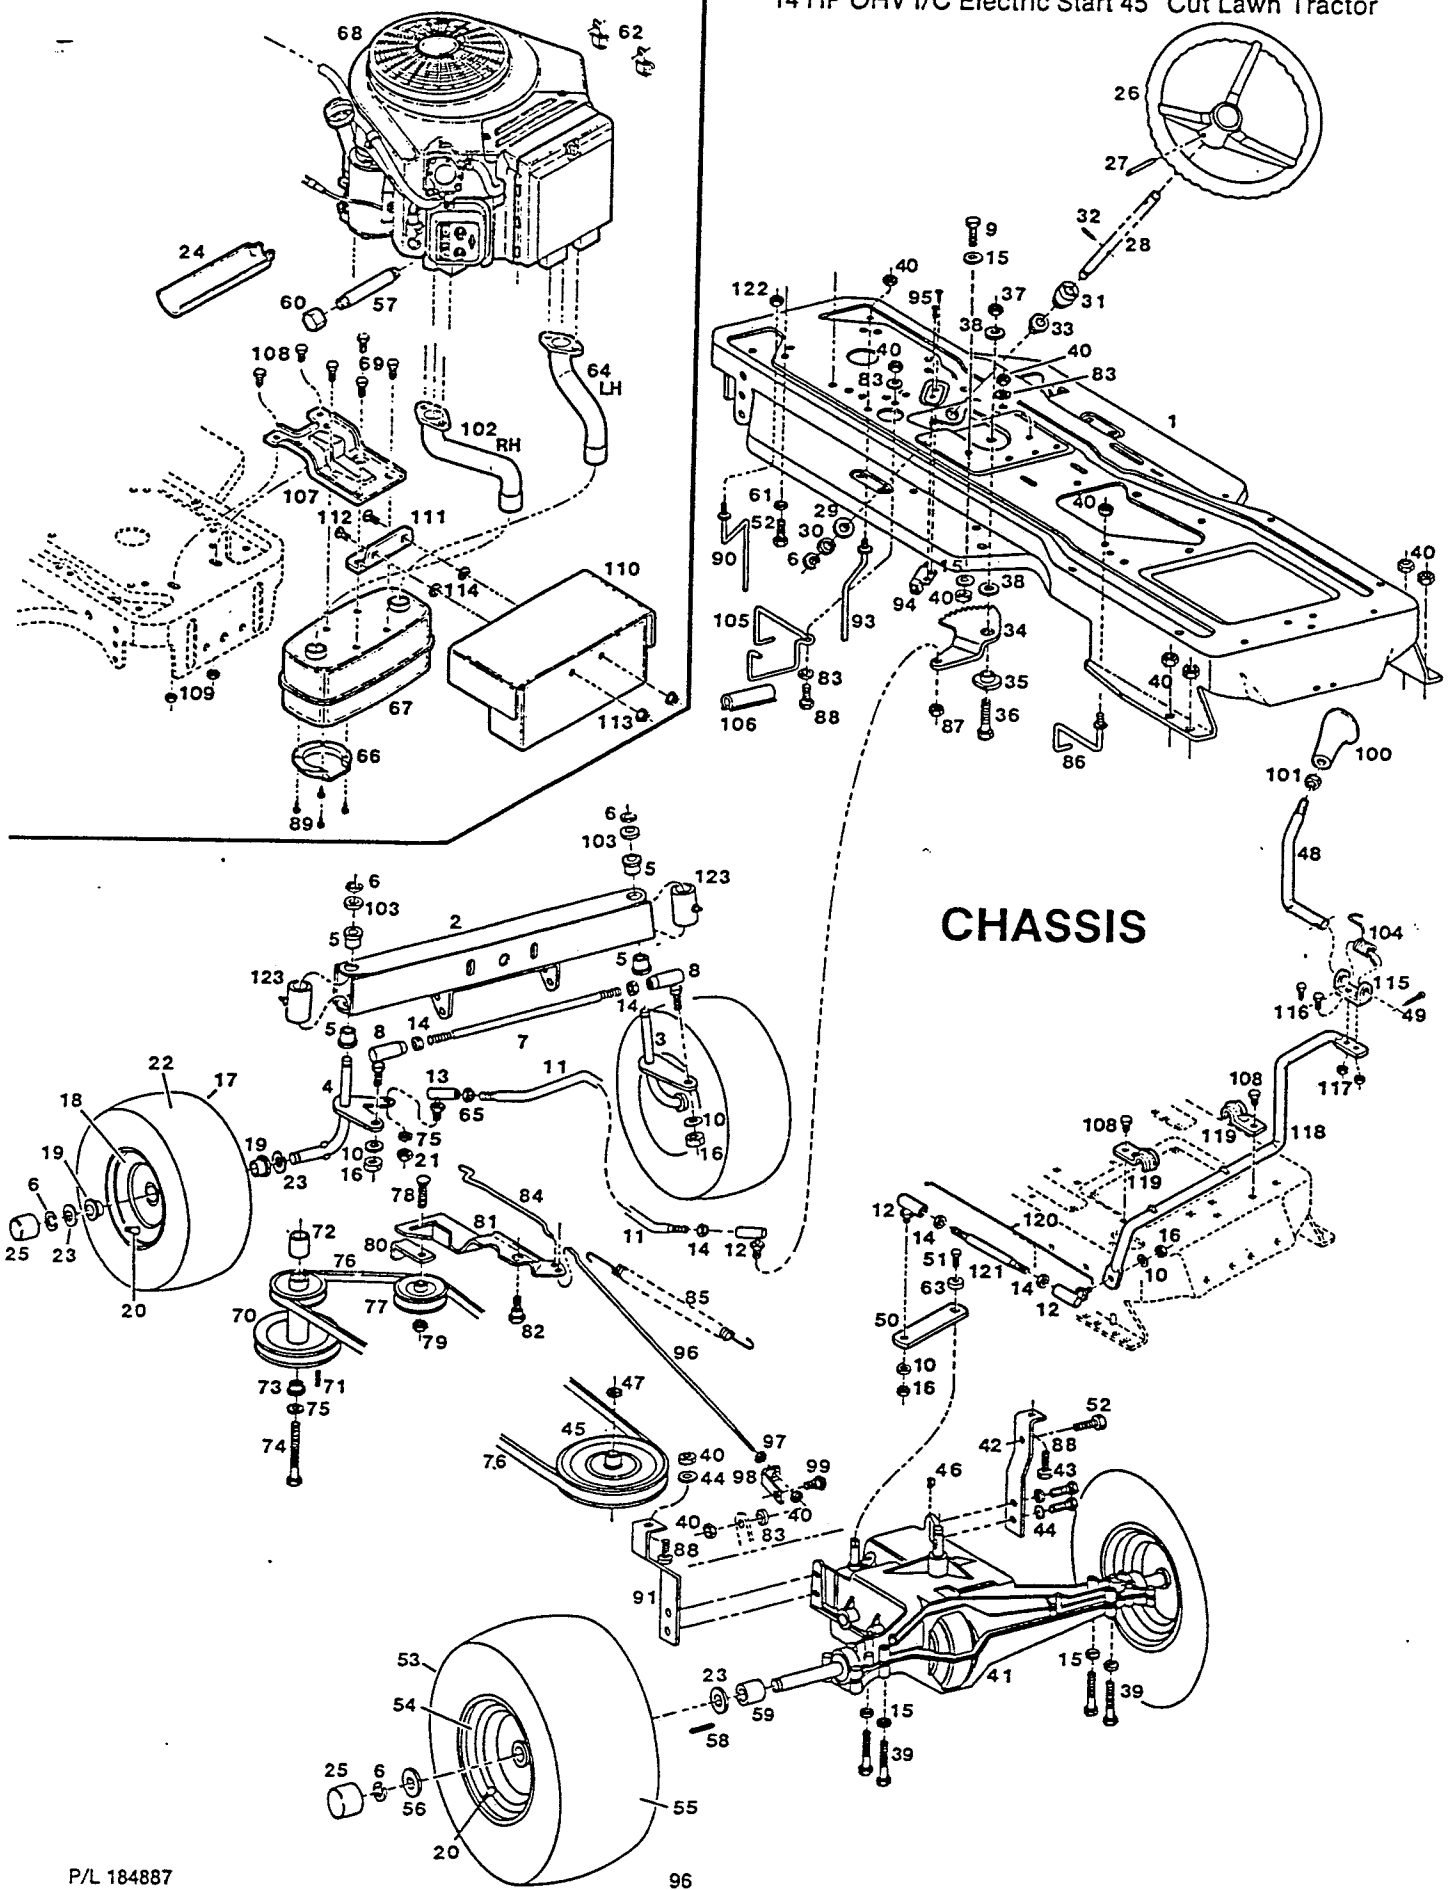

Index No.	Part No.	Description	Index No.	Part No.	Description
1	018010	Frame - main	80	310052	Nut - hex 1/4-20
2	095075	Bracket - front axle	81	715094	Washer - lock 1/4
3	380303	Bolt - hex shoulder 1/2-13 x 2-5/8	82	615690	Washer - flat 1/4
4	380311	Nut - hex jam 1/2-13 ctr lock	83	051763	Cable - mower drive control
5	151266	Bolt - hex 3/8-16 x 3	84	098848	Lever - mower drive control
6	310011	Nut - hex 3/8-16 ctr lock	85	615625	Nut - hex jam 1/2-13
7	158055	Washer - conical	86	112664	Knob - lever
8	157636	Bolt - hex 5/16-18 x 3/4 whiz	87	097253	Clip - lever retaining
9	157628	Nut - hex lock 5/16-18	88	151522	Screw - hex 10-24 x 3/4
10	017996	Console - chassis	89	112177	Pulley - cable
11	158089	Screw - tapitite 1/4-20 x 1/2	90	096305	Retainer - cable
12	112714	Dash - plastic	91	157446	Bolt - shoulder 1/4-20 x 1-3/8
13	158956	Washer - 1/4 special	92	052183	Control - choke w/cable
14	450858	Bolt - hex 1/4-20 x 3/4	93	014100	Pedal - clutch/brake w/brake lever
15	013763	Support - dash	94	100008	Spring - pedal return
16	013771	Brace - dash	95	112235	Pad - pedal
17	013789	Brace - dash & fuel tank	96	095000	Shaft - pedal
18	113050	Pad - foot, L.H. platform	97	158873	Washer - flat 1/2
	113043	Pad - foot, R.H. platform (not shown)	98	316521	Ring - retaining
19	018028	Fender - rear wheels	99	013748	Lever - height adjusting
20	158972	Bolt - hex 1/4-20 x 1	100	097303	Rod - lever
21	616342	Nut - hex 5/16-18	101	097295	Spring - lever
22	158113	Washer - flat	102	112672	Knob - adjusting lever
23	014357	Brace - fender L.H.	103	112680	Grip - lever
24	152108	Bolt - hex 5/16-18 x 1	104	014134	Bracket - adjusting lever
25	112755	Reflector - fender, red	105	158998	Bolt - hex 5/16-18 x 3/4
26	112318	Strip - fender trim	106	113316	Indicator - height of cut
27	135186	Seat	107	158527	Screw 8-32 x 3/8
28	450346	Bolt - hex 5/16-18 x 3/4	108	113308	Cover - height adjust lever
29	715185	Washer - flat 5/16	109	008433	Decal - height indicator numbers
30	311118	Washer - lock 5/16	110	008425	Decal - cover, height of cut
31	013011	Plate - seat mount	111	098459	Quadrant - height adjust
32	157503	Bolt - hex shoulder, 5/16-18 x 5/32	112	098467	Pawl - height adjust
33	013896	Bracket - seat plate L.H.	113	158675	Bolt - shoulder 5/16-18 x 5/8
34	450437	Bolt - hex 5/16-18 x 5/8	114	051789	Cable - deck lifting
35	109694	Spring - seat, short	115	097337	Pin - clevis
36	097493	Spring - seat, long	116	158857	E Ring
37	095174	Clamp - seat spring	117	159137	Clevis - lift cable
38	112334	Cover - seat spring	118	157966	Nut - square 1/4-20
39	113019	Hood - upper	119	157263	Pin - clevis
40	158832	Screw - plastite #10 x 1/2	120	715029	Pin - cotter 3/32 x 3/4
41	098343	Support - hood	121	159004	Bolt - hex 1/4-20 x 3/4
42	159400	Screw #10-24 x 1	122	097352	Retainer - cable
43	158097	Screw - tapitite 1/4-20 x 5/8	123	158683	Bolt - shoulder 1/4-20 x 1
44	112565	Lens - headlights	124	097279	Clevis - pulley, fender
45	158865	Screw - tapitite 6 x 1/2	125	097287	Pin - clevis
46	136317	Reflector - light R.H.	126	715011	Hairpin cotter
47	136325	Reflector - light L.H.	127	158923	Nut - square 5/16-18
48	136333	Reflector - center	128	014142	Washer - formed
49	135533	Bulb - headlight	129	013128	Bracket - fender, rear
50	136945	Wire - headlights	130	013813	Bracket - hanger
51	134676	Clip - wire, press-on	131	313502	Bolt - rd. head 5/16-18 x 1
52	113183	Hood - lower	132	013805	Link - suspension R.H.
53	136416	Spring - hood	133	158691	Nut - eccentric, deck leveling
54	136671	Fastener - hood (hook & loop)	134	014233	Suspension Assembly - lift
55	715417	Washer flat 3/8	135	156075	Washer - flat 1/2
56	006874	Decal - heat reflective	136	159228	Screw - tapping 5/16-18 x 3/4
57	176347	Bracket - lower hood R.H.	137	006593	Plate - monitor lights
58	176339	Bracket - lower hood L.H.	138	006601	Plate - Lawn Chief
59	162057	Bolt - shoulder 5/16-18	139	009589	Decal Danger, on console
60	113258	Tank - fuel, 2 gal.	140	174128	Bracket - cable pulley
61	112276	Cap - fuel tank	141	159426	Nut - 1/4-28 jam
62	015305	Bracket - fuel tank	142	446799	Pad - hood
63	672857	Hose - fuel line	143	014258	Bracket - seat switch
64	303859	Clamp - fuel line	144	018093	Plate - rear hitch
65	432625	Filter - fuel	145	013904	Bracket - seat plate R.H.
66	052175	Control - throttle w/cable	146	097527	Clamp - long spring
67	158451	Screw - pan hd. 10-24 x 5/8	147	095166	Bracket - seat stop
68	715334	Nut - hex keps 10-24	148	136184	Cover - long spring
69	112730	Knob - throttle lever	149	616375	Nut - hex 1/4-20 ctr lock
70	159335	Screw - pan head 8-32 x 3/8	150	157883	Bolt - hex 1/4-20 x 1
71	159244	Nut - hex 8-32	151	159343	Washer - flat
72	138081	Switch - ignition w/o keys	152	157610	Nut - hex 5/16-18 flanged
73	158717	Nut - switch	153	157891	Bolt - hex tap 3/8-16 x 1
74	136242	Key - ignition	154	158840	Screw - plastite #10 x 3/4
75	112698	Boot - ignition switch	155	715136	Washer - #10 - 24

MODEL 600 H
14 HP OHV I/C Electric Start 45" Cut Lawn Tractor

CHASSIS