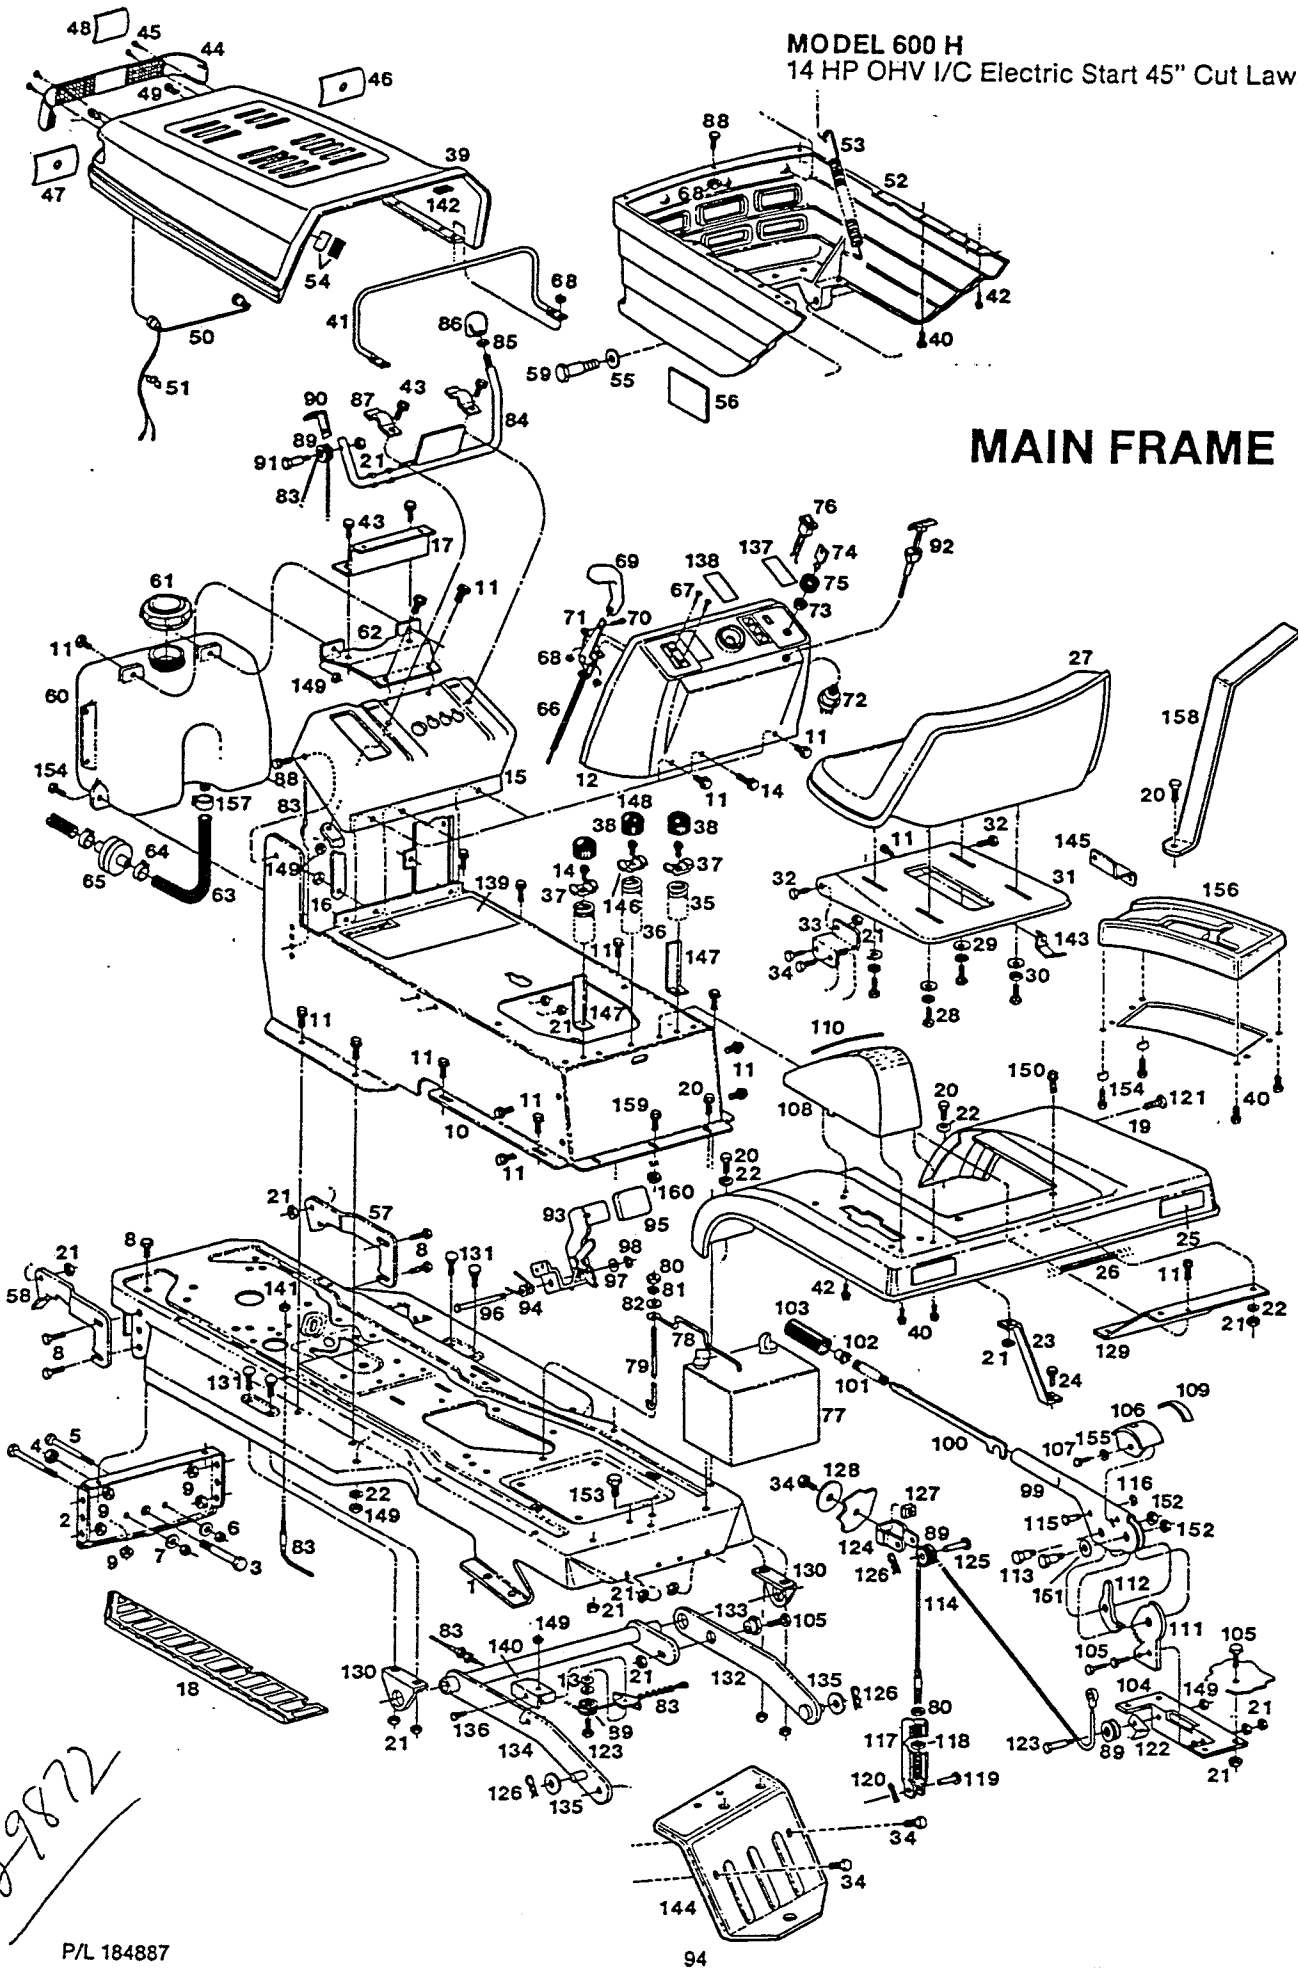

MODEL 600 H
14 HP OHV I/C Electric Start 45" Cut Lawn Tractor

2982

MODEL 600 MAIN FRAME

MODEL 600 H 14 HP OHV I/C Electric Start 45" Cut Lawn Tractor