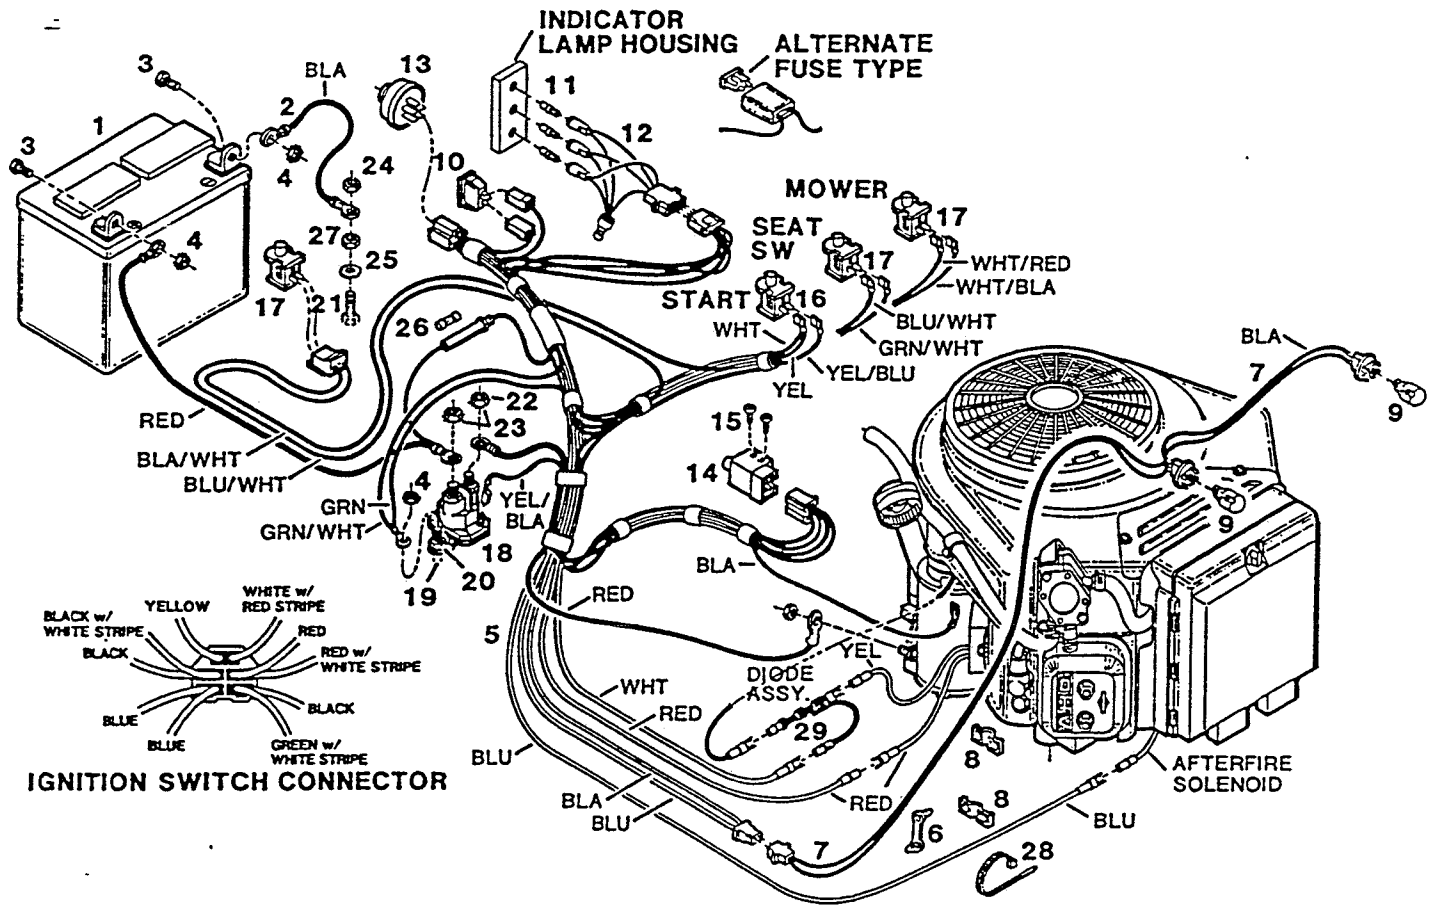

## MODEL 600 ELECTRICAL SYSTEM

Index No.	Part No.	Description	Index No.	Part No.	Description
1	134726	Battery - 12 volt	16	135822	Switch - no start
2	134908	Wire - battery ground, black	17	135833	Switch - system interlock
3	449587	Bolt - hex 1/4-20 x 5/8	18	134940	Solenoid - starter
4	715037	Nut - hex 1/4-20 keps	19	158121	Bolt - hex 1/4-20 x 3/4
5	137992	Harness - wiring	20	616375	Nut - hex 1/4-20
6	112326	Retainer - harness	21	152108	Bolt - hex 5/16-18 x 1
7	136945	Harness - headlights	22	157974	Nut - hex 5/16-24
8	134676	Retainer - harness, press-on	23	152975	Washer - lock 5/16 ext tooth
9	135533	Bulb - headlights	24	150136	Nut - hex 5/16-18
10	135814	Switch - headlights	25	153510	Washer - lock 5/16 int tooth
11	136051	Bulb - monitor indicator	26	*	Fuse - 15 amp
12	136192	Harness - indicator lights	27	616342	Nut - hex 5/16-18
13	138081	Switch - ignition	28	110379	Tie - cable
14	134825	Switch - clutch interlock	29	138099	Diode - wiring
15	157933	Screw - pan head			* purchase locally