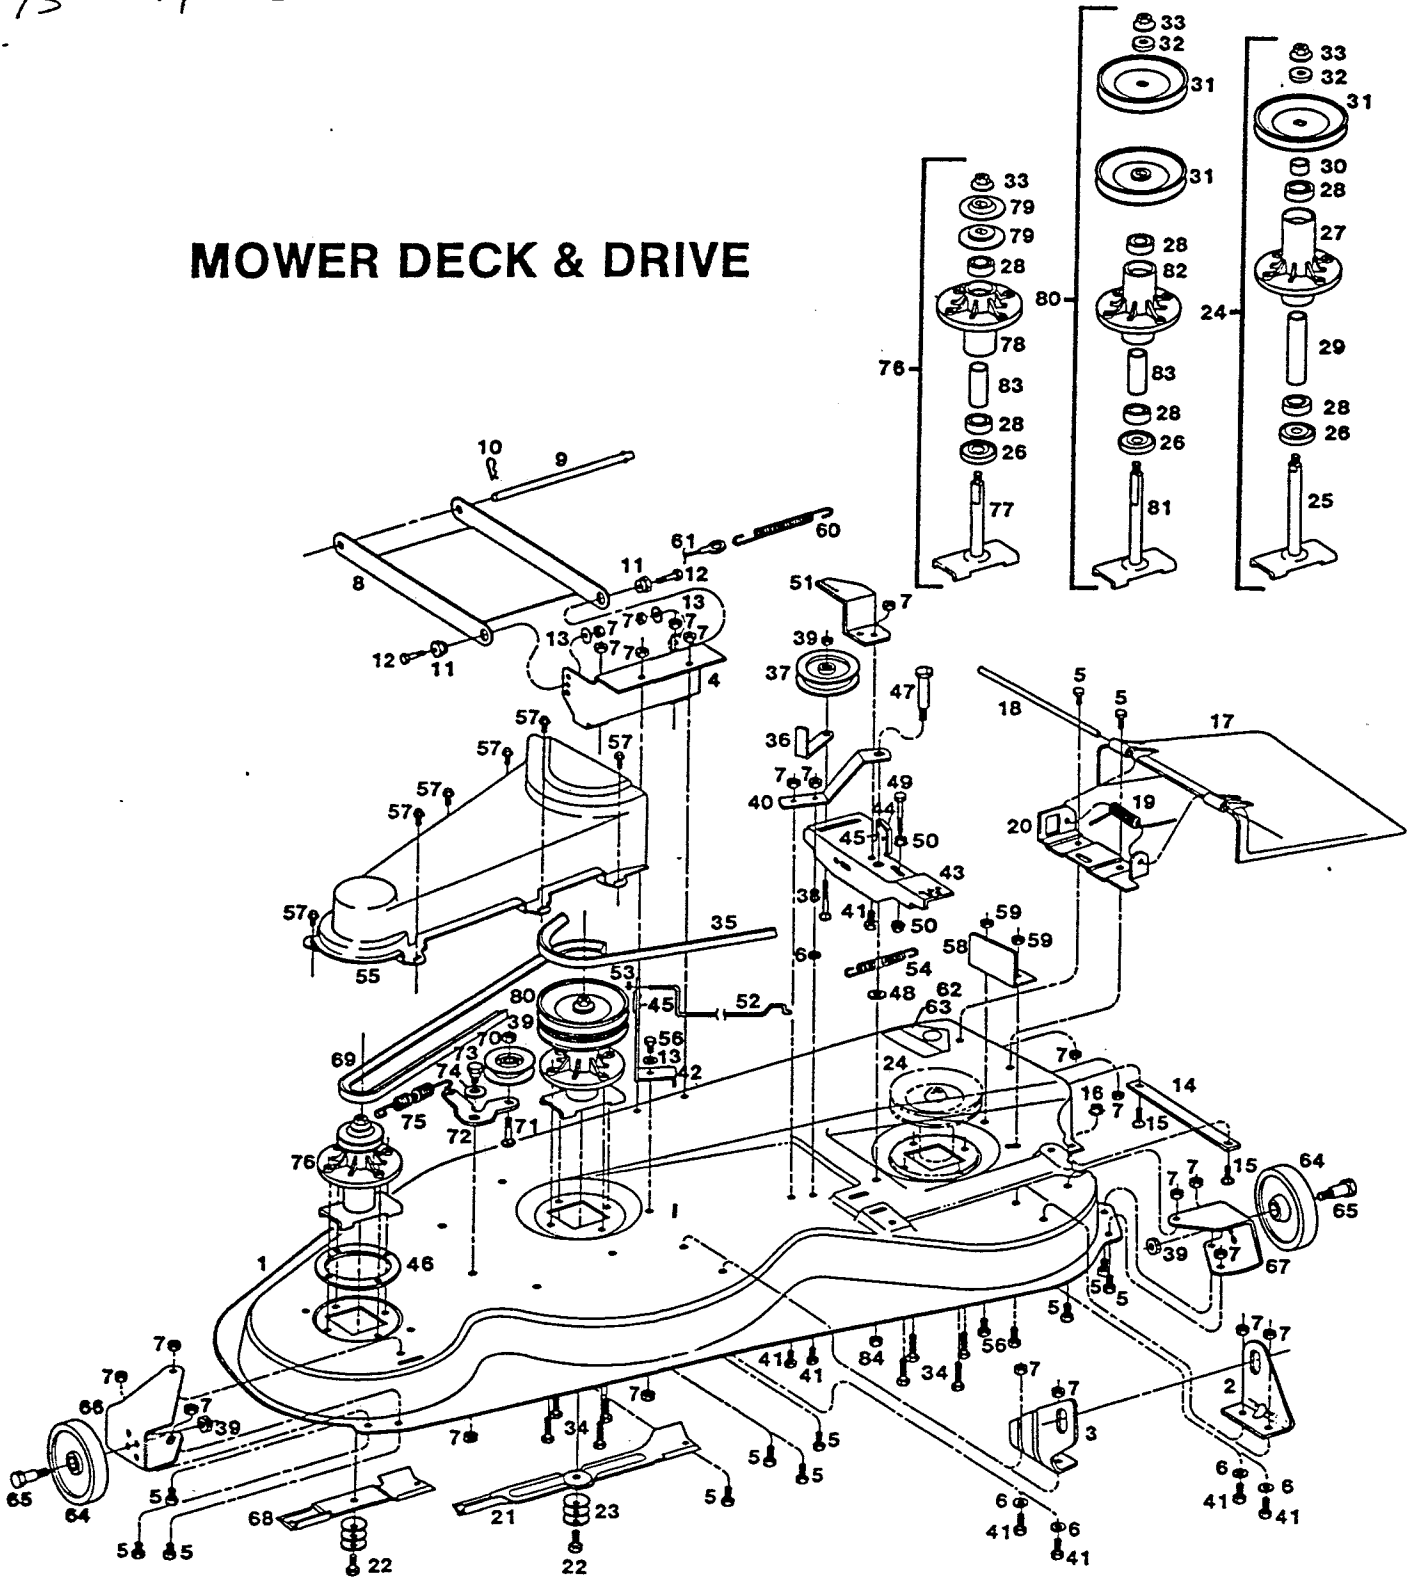

Pulley/Belt Change Kit
for 9" Blade (speeds up RPM's)
is P/N 395350

MODEL 600 H
14 HP OHV I/C Electric Start 45" Cut Lawn Tractor

MOWER DECK & DRIVE

45" MOWER DECK AND DRIVE

Index No.	Part No.	Description	Index No.	Part No.	Description
1	014514	Deck - mower 45"	43	098053	Arm - idler w/brake pad (includes 44 & 45)
2	014498	Bracket - deck lift R.H.		014084	Arm - idler w/o brake pad
3	014506	Bracket - deck lift L.H.	44	135046	Pad - brake
4	014480	Bracket - deck drawbar	45	159186	Rivet - brake pad
5	312082	Bolt - hex 5/16-18 x 1/2	46	014548	Spacer - spindle assembly
6	715185	Washer - flat 5/16	47	158733	Bolt - shoulder 3/8-16 x 2-9/16
7	616342	Nut - hex lock 5/16-18	48	158337	Washer - flat 3/8
8	014407	Drawbar - deck	49	150433	Bolt - hex 1/4-20 x 2
9	097469	Pin - drawbar	50	715037	Nut - hex keps 1/4-20
10	715011	Hairpin cotter	51	014159	Extension - idler arm
11	158691	Nut - eccentric, deck leveling	52	097618	Rod - brake release
12	152108	Bolt - hex 5/16-18 x 1	53	616375	Nut - hex lock 1/4-20
13	159194	Washer - flat	54	109637	Spring - brake engaging
14	014456	Bar - skid	55	112722	Cover - belt
15	313510	Bolt - carriage 5/16-18 x 3/4	56	450437	Bolt - hex 5/16-18 x 5/8
16	150136	Nut - hex keps 5/16-18	57	159053	Screw - tapping 1/4-20 x 3/8
17	113076	Deflector - discharge opening	58	014472	Shield - pulley R.H.
18	096438	Pin - deflector	59	159236	Nut - hex lock 5/16-18
19	097972	Spring - deflector	60	097980	Spring - clutch engaging
20	014449	Bracket - chute deflector	61	051763	Cable - blade drive control
21	030551	Blade - 18" Hilift	62	004655	Decal - No Step
	031021	Blade - 18" none Hilift (optional)	63	143115	Decal - Danger
22	158543	Bolt - hex nylock 3/8-24 x 1	64	042226	Wheel - deck 6"
23	158055	Washer - formed	65	157495	Bolt - shoulder 3/8-16 x 2-3/8
24	015891	Spindle Assembly - RH blade (includes 25 - 33)	66	014522	Bracket - deck wheel L.H.
25	098160	Shaft - blade w/saddle	67	014530	Bracket - deck wheel R.H.
26	134981	Shield - dust	68	030726	Blade - 9" Hilift
27	134973	Housing - shaft and bearings	69	135863	Belt - blade drive L.H.
28	095406	Bearing - shaft	70	098079	Pulley - idler, L.H. belt
29	095398	Spacer - bearings	71	157750	Bolt - rd. head 3/8-16 x 1-1/2
30	159319	Spacer - drive pulley	72	097626	Arm - idler pulley
31	098152	Pulley - drive	73	157479	Bolt - shoulder 5/16-18 x 1/2
32	157396	Washer - pulley retainer	74	158048	Washer - flat 5/8 special
33	159301	Nut - hex lock 7/16-20	75	135871	Spring - idler tension
34	159202	Bolt - hex 5/16-18 x 1-3/8	76	015917	Spindle Assembly - L.H. blade (includes 26, 28, 33, 77, 78 & 79)
35	136176	Belt - blade drive, long	77	098830	Shaft - blade w/saddle
36	098012	Retainer - belt	78	098186	Housing - shaft and bearings
37	098004	Pulley - idler	79	098178	Pulley - drive, half
38	158444	Bolt - carriage 3/8-16 x 2	80	018440	Spindle Assembly - center blade (includes 26, 28, 31, 32, 33, 81, 82, & 83)
39	158011	Nut - hex lock 3/8-16	81	098228	Shaft - blade w/saddle
40	014464	Bracket - idler arm	82	098210	Housing - shaft and bearings
41	158998	Bolt - hex 5/16-18 x 3/4	83	098194	Spacer - bearings
42	172619	Arm - blade brake w/brake pad (includes 44 & 45)	84	715482	Nut - hex fig. 3/8-16
	015883	Arm - blade brake w/o brake pad	-	129361	Deck assembly - complete