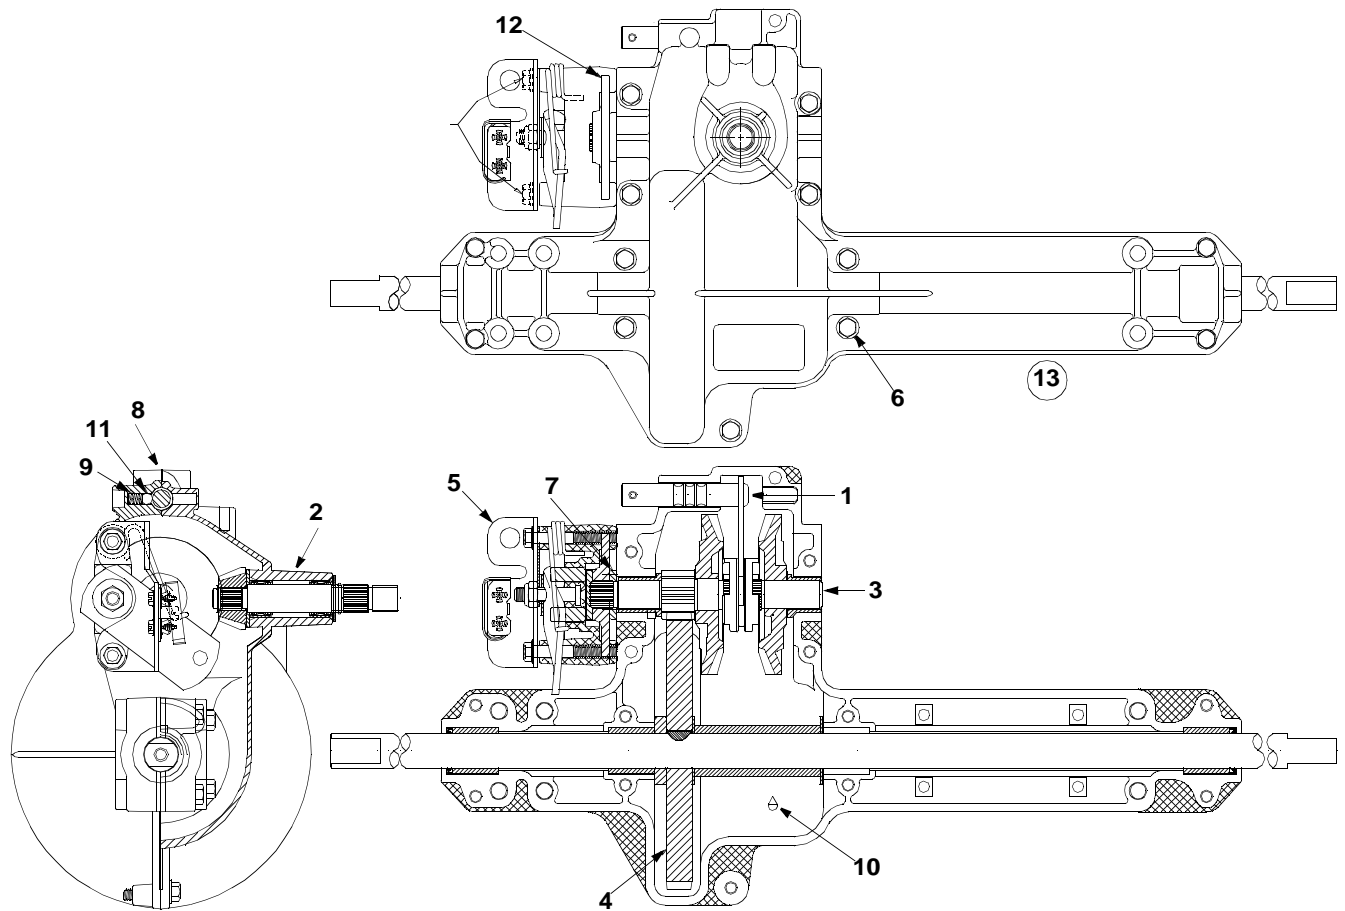

Model 6065

Key No.	Part No.	Description
1.	611-0011	Shaft Assembly: Detent
2.	618-0072B	Upper Housing Assembly
3.	618-0135	Drive Shaft Assembly: LH Brake
4.	618-04009	Axle Assembly
5.	661-0043	Brake Assembly: Yoke LH
6.	710-1325	TT Screw 1/4-20 x 1.625"
7.	717-0678	Break Pad
8.	719-0313B	Lower Housing
9.	732-0863	Spring Detent
10.	737-0148	Grease
11.	741-0862	Ball: Detent: .250
12.	761-0202	Brake Disc
13.	618-04007	Transmission Assembly Complete: Single Speed