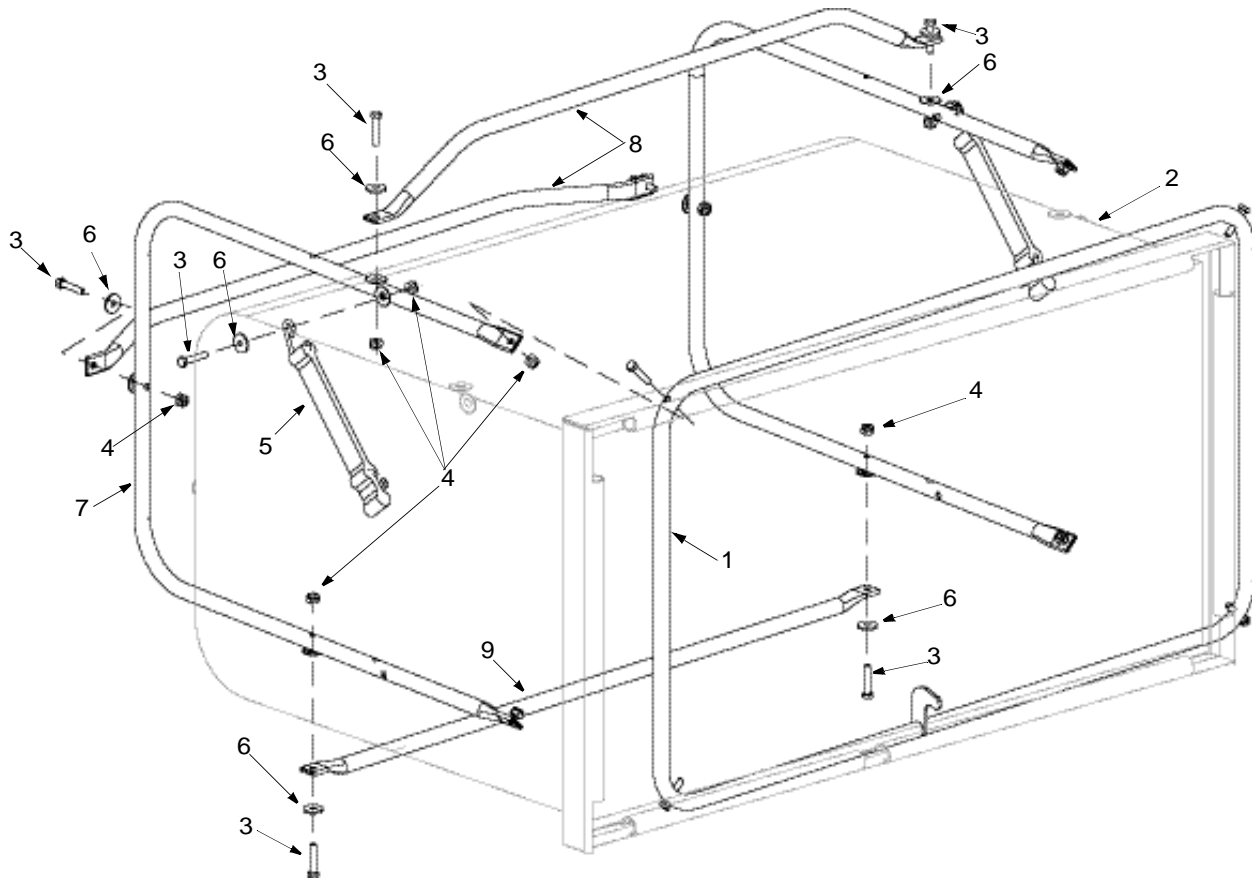

Model 6065

Key No.	Part No.	Description
1.	649-0126	Tube Assembly: Front Frame
2.	664-0107	Grass Catcher Bag
3.	710-1194	Mach. Screw #10-24 x 1.0
4.	712-0161	Lock Nut #10-24
5.	723-0383	Retainer Strap
6.	736-0400	Flat Washer
7.	749-1260	Side Tube: Frame
8.	749-1262	Bag Handle
9.	749-1269	Support Tube