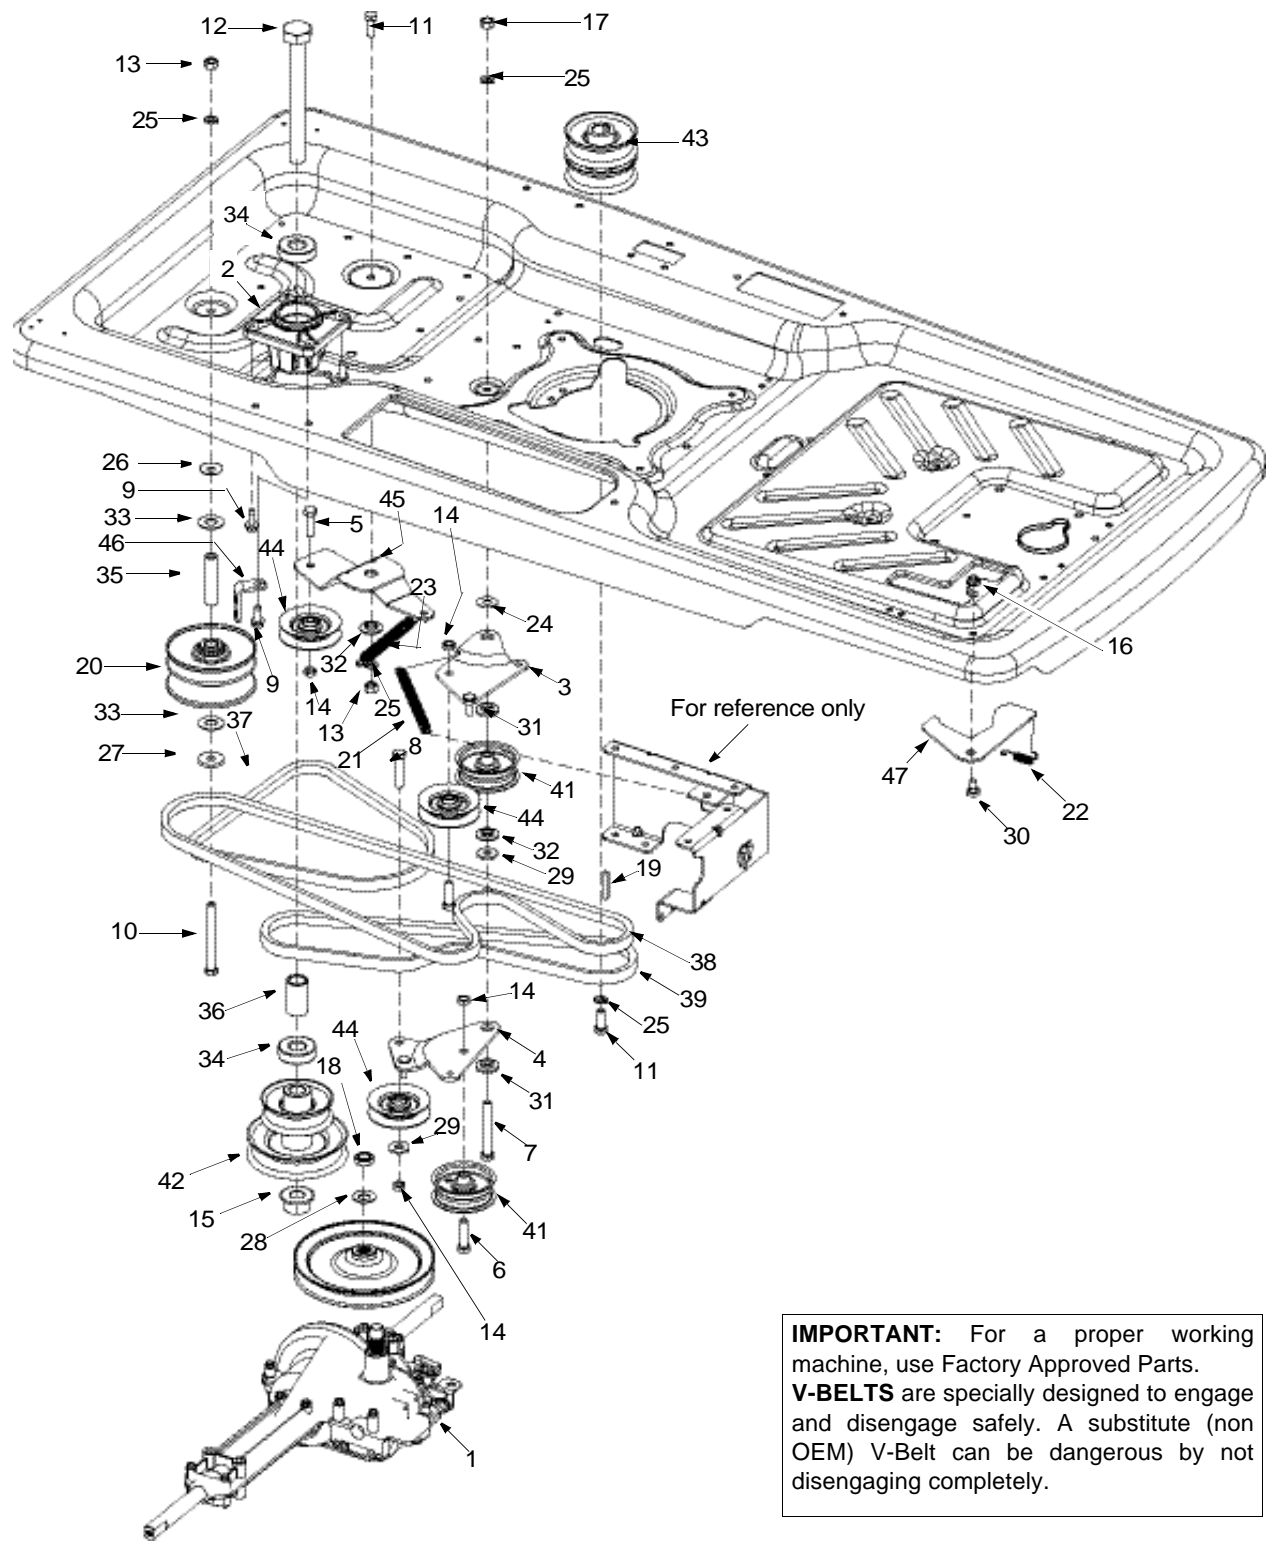

Model 6065

IMPORTANT: For a proper working machine, use Factory Approved Parts. **V-BELTS** are specially designed to engage and disengage safely. A substitute (non OEM) V-Belt can be dangerous by not disengaging completely.

Model 6065

Key No.	Part No.	Description	Key No.	Part No.	Description
1.	618-04007	Transmission Assembly*	25.	736-0169	Lock Washer 3/8
2.	619-0011	Spindle Housing	26.	736-0219	Bell Washer .39 x 1.13 x .062
3.	683-0446	Idler Bracket Assembly	27.	736-0247	Flat Washer 3/8 x 1.25"
4.	683-0447	Idler Bracket Assembly	28.	736-0427	Bell Washer .567 x 1.125 x .06
5.	710-0191	Hex Bolt 3/8-24 x 1.25"	29.	736-3052	Flat Washer .406 x 1.0 x .105
6.	710-0459A	Hex Bolt 3/8-24 x 1.50"	30.	738-0155	Shoulder Screw
7.	710-0521	Hex Bolt 3/8-16 x 3.0"	31.	738-0347	Shoulder Spacer
8.	710-0539	Hex Bolt 3/8-24 x 1.75"	32.	738-0968	Shoulder Spacer
9.	710-0650	TT Screw 5/16-18 x 0.875"	33.	741-0405	Thrust Bearing
10.	710-0902	Hex Screw 3/8-24 x 3.75"	34.	741-0919	Ball Bearing
11.	710-1039	Hex Screw 3/8-24 x 1.0"	35.	750-0705	Sleeve Spacer
12.	710-1812	Hex Screw M20 x 2.5:180	36.	750-0952	Spacer
13.	712-0241	Hex Nut 3/8-24	37.	754-0453	Belt: V Type
14.	712-0296	Jam Lock Nut 3/8-24	38.	754-0493	Belt: V Type
15.	712-0695	Hex Flange Nut M20 x 2.5	39.	754-0494	Belt: V Type
16.	712-3004A	Flange Lock Nut 5/16-18	40.	756-0650	Transmission Pulley
17.	712-3017	Hex Nut 3/8-16	41.	756-0981A	Flat Idler Pulley
18.	712-3035	Jam Nut 9/16-18	42.	756-1195	Jack Pulley: Double
19.	714-0133	Key	43.	756-1200	Engine Pulley: Double
20.	717-0884	Variable Speed Pulley Assembly	44.	756-1207	Idler Pulley
21.	732-0308	Extension Spring	45.	783-0528	Idler Bracket: Variable Speed
22.	732-0418	Extension Spring	46.	783-1292	Cable Bracket
23.	732-0814	Extension Spring	47.	783-1341	Bracket: Lock: Pedal
24.	736-0101	Flat Washer .406 x 1.0 x .030