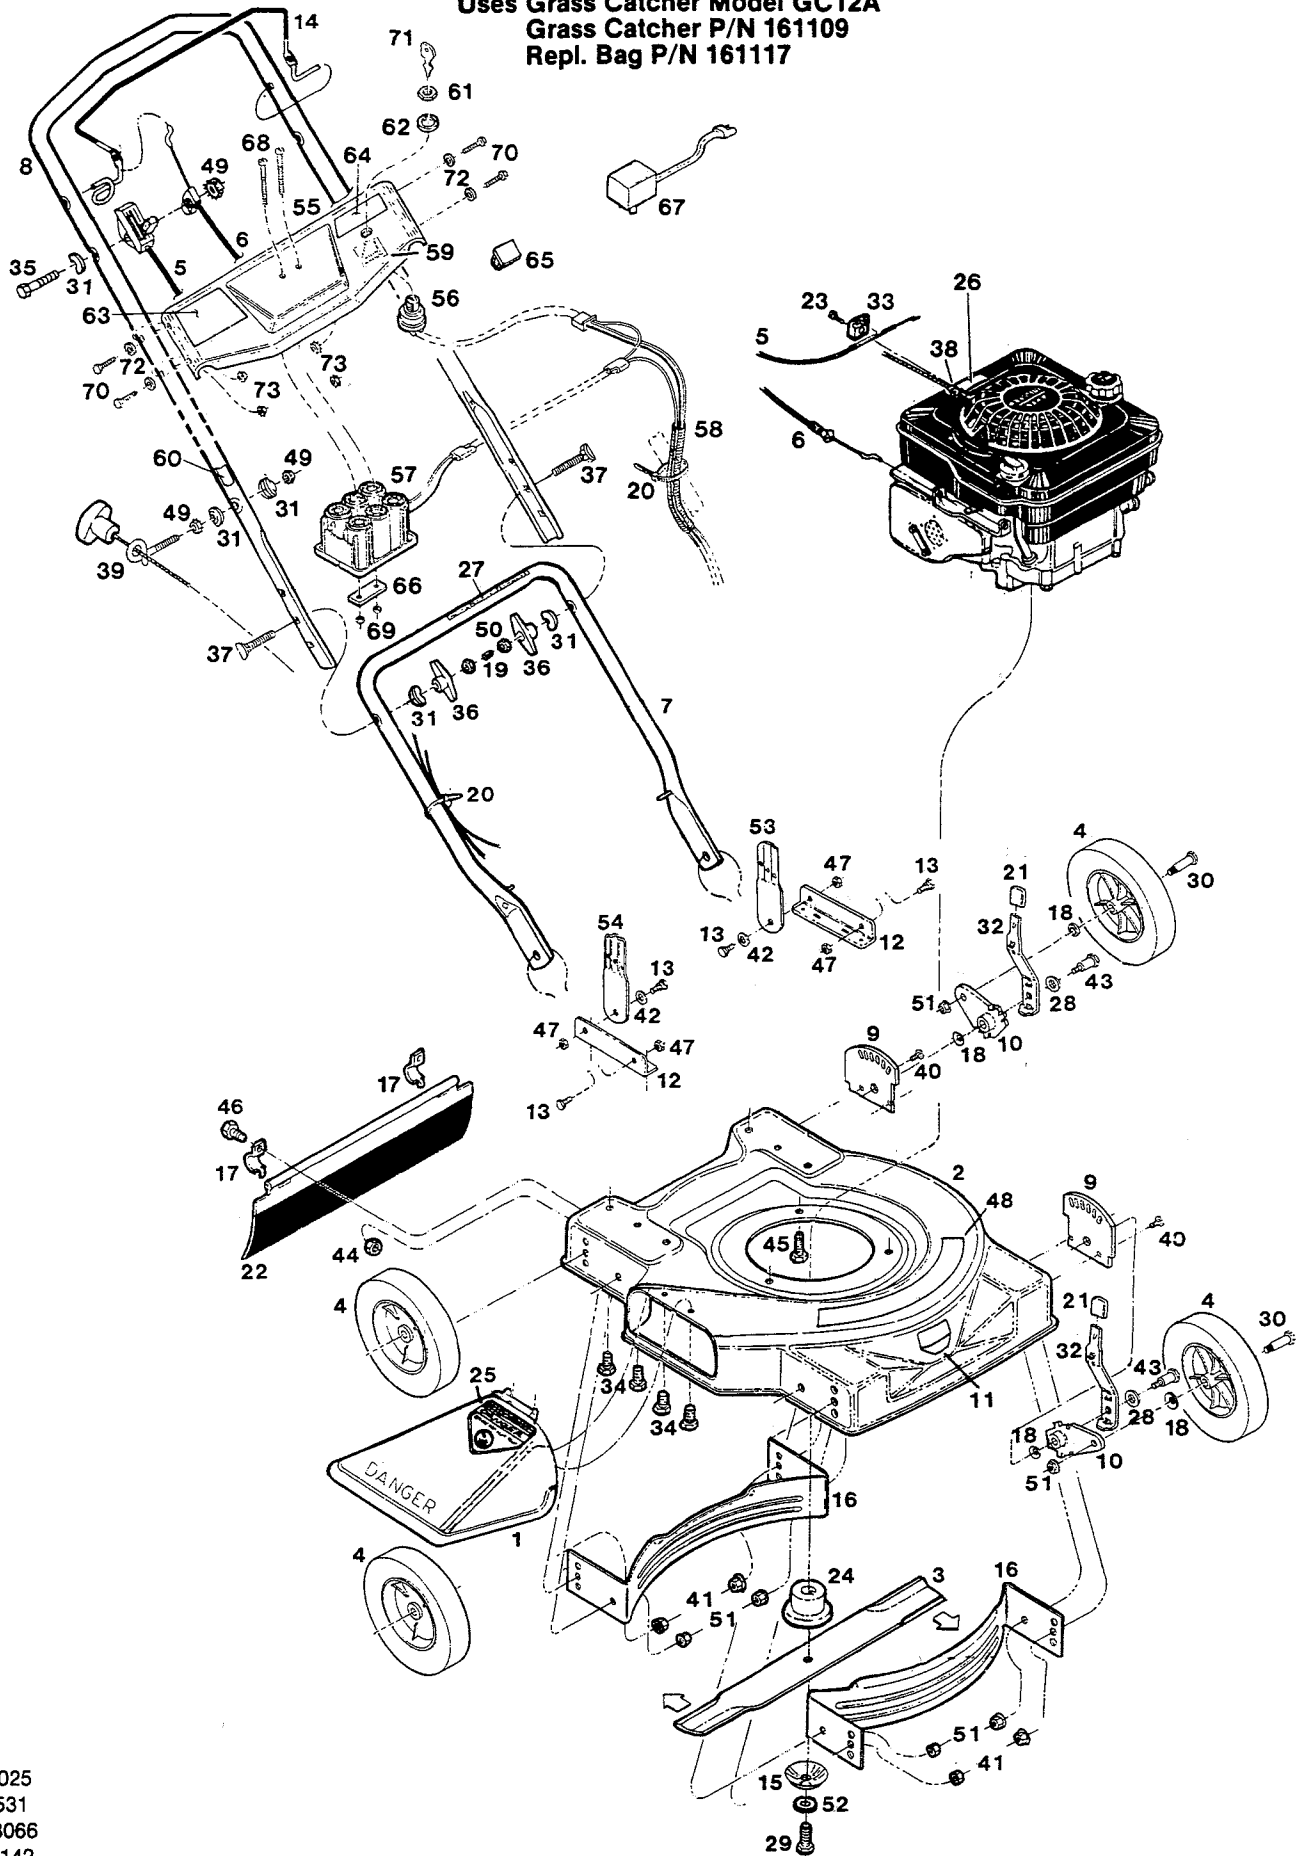

MODEL 60ESL
4 H.P. 20" Cut Side-Discharge Electric-Start Rotary Mower
Uses Grass Catcher Model GC12A
Grass Catcher P/N 161109
Repl. Bag P/N 161117

S/N 232025
P/L 082531
O/M 798066
E/M 189142
P/B 397039

MODEL 60ESL
4 H.P. 20" Cut Side-Discharge Electric-Start Rotary Mower
Uses Grass Catcher Model GC12A
Grass Catcher P/N 161109
Repl. Bag P/N 161117

INDEX PART

NO.	NO.	DESCRIPTION
1	391771	Chute Deflector Assembly
2	022699	Deck - 20"
3	031369	Blade - 20"
4	043158	Wheel - 8" x 1-1/2" Pl. Dia.
5	053040	Control - Throttle w/Cable
6	053041	Cable - Engine/Blade Control
7	073403	Handle - Lower
8	073560	Handle - Upper
9	092775	Back Plate - Height Adjuster
10	091819	Arm Wheel
11	001438	Decal - 20"
12	092718	Handle Bracket - R.H. and L.H.
13	164756	Shoulder Bolt - Handle Bracket
14	073551	Bail - Engine/Blade Control
15	164681	Washer - Blade Conical
16	088930	Baffle - Front and Rear
17	106914	Clip - Trailing Shield
18	715607	Washer - Belleville
19	110064	Bolt Cap
20	110379	Cable Tie
21	114462	Plastic Tip - Height Adjuster
22	114421	Trailing Shield - Plastic
23	150623	Screw #10-24 x 5/8 HWH
24	092221	Blade Adapter
25	144063	Decal - Danger
26	001206	Decal - Blade Warning
27	715557	Decal - Starting Instructions
28	164020	Washer - Hardened
29	157255	Bolt - Blade 3/8-24 x 1-1/4 Gr. 8
30	150730	Shoulder Bolt - Wheel
31	150201	Washer - Curved 5/16"
32	092817	Lever - Setting Hgt. Adjust.
33	157552	Cable Clamp
34	457499	Bolt 1/4-20 x 1/2 TD FM
35	616094	Bolt - 1/4-20 x 2-1/2 HHCS
36	113589	Wing Nut
37	151936	Bolt - Curved HD Crg 5/16-18 x 5/8

INDEX PART

NO.	NO.	DESCRIPTION
38	152074	Rope Stop
39	152371	Eyebolt - Rope Guide
40	158907	Bolt - Carriage 5/16-18 x 5/8
41	157610	Nut - 5/16-18 Flange Lock
42	152421	Washer - Spring - Height Adjuster
43	164897	Shoulder Bolt - Height Adjuster
44	452318	Nut - #10-24 Hex Nylon Insert
45	457168	Bolt - 3/8-16 x 7/8 TDFM
46	458687	Bolt - Hex Head #10-24 x 1/2
47	310151	Nut - 5/16-18 Nylock
48	796652	Decal Lawn Chief
49	715037	Locknut - 1/4-20 Keps
50	310045	Nut 5/16 - 18 Hex
51	156406	3/8-16 Nut - Flange Lock
52	156877	Washer - 3/8 Hardened
53	092734	Plate - Height Adj. Hdle. L.H.
54	092759	Plate - Height Adj. Hdle. R.H.
55	018846	Panel - Handle
56	050252	Switch - Ignition
57	134601	Battery - 12 Volt
58	138743	Wiring Harness
59	144089	Decal - Ignition
60	147322	Decal - Aux. Rope Start
61	310102	Nut - Hex 5/8-32
62	311241	Washer - Lock 5/8 Int. Tooth
63	716761	Decal - Electric Start Instr.
64	716779	Decal - Danger Elect. Start
65	819714	Clip Wiring Press-on
66	101246	Plate - Reinforcing
67	132571	Battery Charger
68	151886	Screw - Machine Rd #8-32 x 3-1/4"
69	151894	Locknut - Hex #8-32
70	156836	Bolt #10-24 x 1-1/8
71	304352	Keys - Ignition
72	715136	Washer #10 Flat
73	715334	Nut #10-24 Keps

S/N 232025
P/L 082531
O/M 798066
E/M 189142
P/B 397039