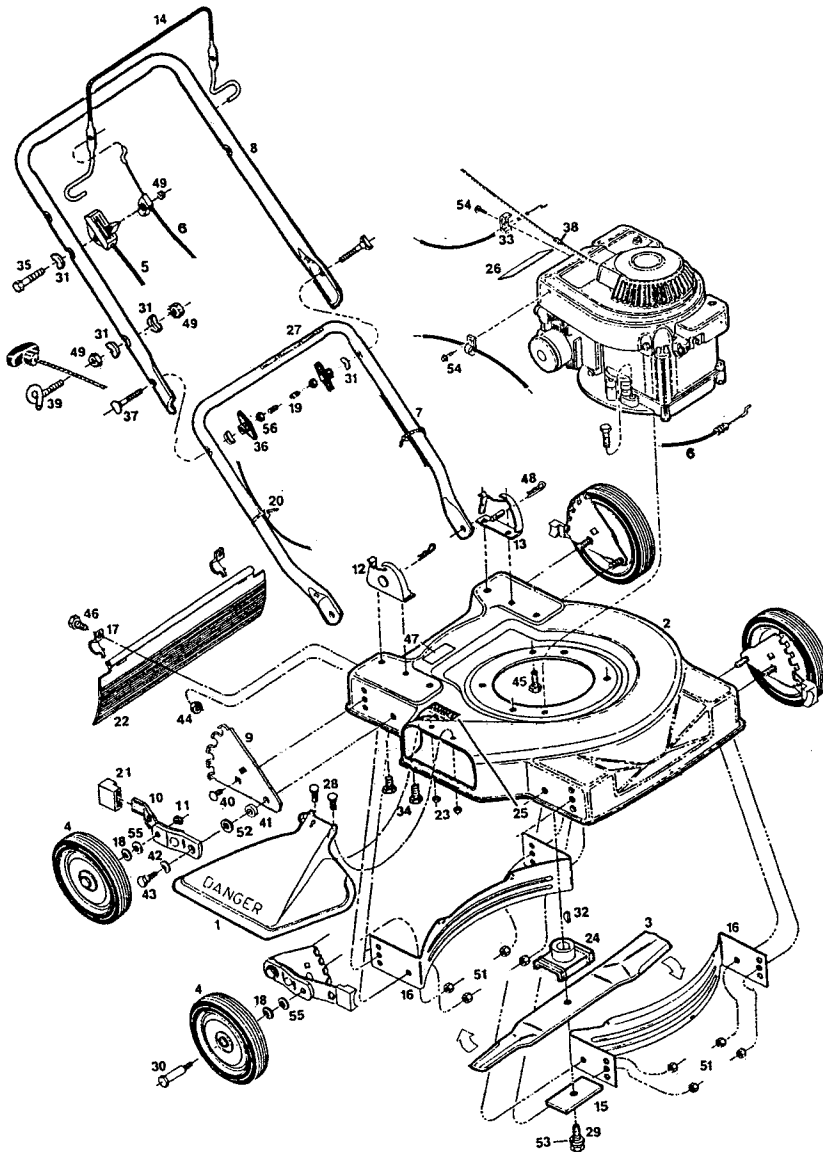

MODEL 60-J
 3.5 HP 20" Deluxe Rotary Mower
 Grass Catcher Model GC-12A
 P/N 161109
 P/N Repl. Bag 161117

NOTE: Parts are right or left hand as viewed from operator position.

INDEX NO.	PART NO.	DESCRIPTION
1	391771	Chute Deflector Assembly
2	015388	Deck - 20"
3	030296	Blade - 20" - Offset
4	041822	Wheel - 8"
5	051219	Control - Throttle w/Cable
6	052142	Cable - Engine/Blade Control (Snap-In Type)
7	072991	Handle - Lower
8	073007	Handle - Upper
9	091249	Back Plate - Height Adjuster
10	085019	Arm Assembly Wheel
11	715524	Locknut 3/8-16 Jam
12	107086	Handle Bracket - Right Hand
13	107094	Handle Bracket - Left Hand
14	073015	Bail - Engine/Blade Control
15	106005	Blade Washer
16	106625	Baffle - Front and Rear
17	106914	Clip - Trailing Shield
18	715607	Washer - Belleville
19	110064	Bolt Cap
20	110379	Cable Tie
21	112540	Plastic Tip - Height Adjuster
22	112821	Trailing Shield - Plastic
23	715508	Nut - 1/4-20 Top
24	126466	Blade Adapter
25	144063	Decal - Danger
26	009415	Decal - Blade Warning
27	715557	Decal - Starting Instructions
28	150011	Bolt - Carriage 1/4-20 x 5/8 Gr 5
29	157255	Bolt - Blade 3/8-24 x 1
30	150730	Shoulder Bolt - Wheel
31	150201	Washer - Curved 5/16
32	150276	Woodruff Key No. 6
33	150318	Cable Clamp
34	457499	Bolt 1/4-20 x 1/2 TD FM
35	153874	Bolt - 1/4-20 x 2 1/4 HHCS
36	113589	Wing Nut
37	151936	Bolt - Curved HD Crg 5/16-18x2 1/4
38	152074	Rope Stop
39	152371	Eyebolt - Rope Guide
40	152405	Bolt - Carriage 3/8-16 x 3/4
41	156182	Washer - Plastic - Height Adjuster
42	152421	Washer - Spring - Height Adjuster
43	156125	Shoulder Bolt - Height Adjuster
44	452318	Nut - #10-24 Hex Nylon Insert
45	457168	Bolt - 3/8-16 x 7/8 TDFM
46	458687	Bolt - Hex Head 10-24 x 1/2
47	714170	Decal - Model Number
48	715011	Hairpin Cotter
49	715037	Locknut - 1/4-20 Keps
50	151613	Bolt 10 x 5/8 Hex Hd Sems
51	451492	3/8-16 Top Lock
52	156877	Washer - 3/8
53	156919	Lockwasher - 3/8
54	150623	Screw - #10-24 x 5/8 HWH
55	715417	Washer - 3/8 SAE
56	310045	Nut 5/16-18 Hex