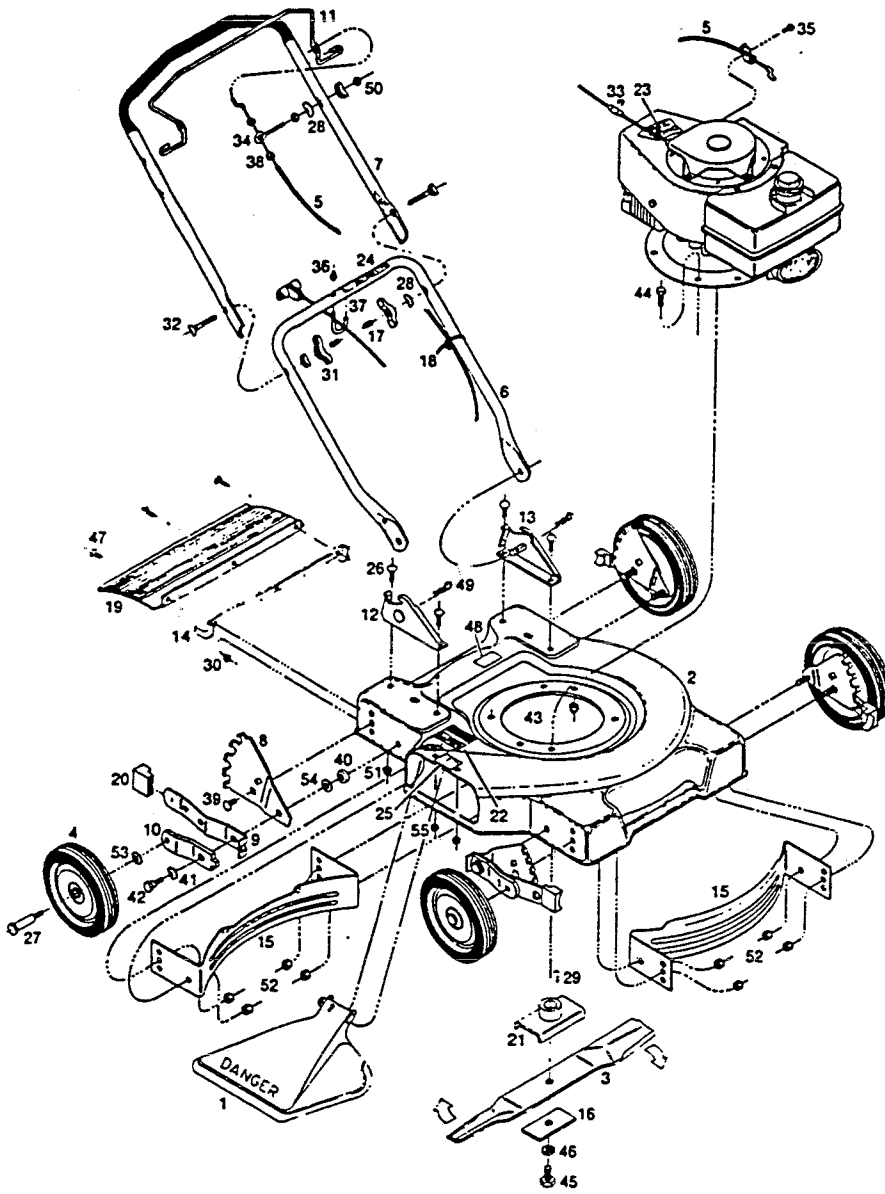

MODEL: 61B
20" 2-CYCLE ROTARY MOWER
 Grass Catcher Model GC-12

INDEX NO.	PART NO.	DESCRIPTION
1	028266	Chute Deflector Assembly *
2	028480	Deck - 20"
3	030403	Blade 20" Offset
4	041111	Wheel - 8"
5	050344	Control Cable - Engine/Blade*
6	071050	Handle - Lower
7	071159	Handle - Upper Coated
8	090589	Back Plate-Height Adjuster
9	090613	Setting Lever-Height Adjuster
10	090712	Wheel Lever-Height Adjuster
11	104745	Control-Engine/Blade Crossbar*
12	104661	Handle Bracket-Right Hand
13	104679	Handle Bracket-Left Hand
14	105767	Trailing Shield Mounting Bracket*
15	105791	Baffle-Front and Rear*
16	106005	Blade Washer-3"
17	110064	Bolt Cap
18	110379	Cable Tie
19	111252	Trailing Shield-Plastic*
20	111260	Plastic Tip-Height Adjuster
21	133140	Blade Adapter
22	144063	Decal-CPSC Danger
23	144204	Decal-Blade Warning
24	144899	Decal-Starting Instructions
25	145425	Decal-Danger Install Chute Deflector
26	150011	Bolt-Carriage 1/4-20 x 5/8 Gr-5
27	150060	Shoulder Bolt-Wheel
28	150201	Washer-Curved 5/16
29	150276	Woodruff Key No. 6
30	150946	Locknut-10-24 Hex Washer Head
31	151795	Wing Nut 5/16-18
32	151936	Bolt-Curved Head Crg. 5/16-18 x 2-1/4
33	152066	Staple-Rope Stop
34	152140	Eye Bolt-Cable Mounting
35	152157	Bolt Hex Head 10-32 x 1/4
36	152207	Locknut 1/4-20 Acorn
37	152215	Rope Guide
38	152223	Nut 5/16-24 Hex Jam
39	152405	Bolt-Carriage 3/8-16 x 3/4
40	152413	Washer Plastic-Height Adjuster
41	152421	Washer Spring-Height Adjuster
42	152587	Shoulder Bolt-Height Adjuster
43	310151	Locknut 5/16-18 Nylock
44	312066	Bolt-Hex Head 5/16-18 x 3/4
45	450288	Bolt-Blade 3/8-24 x 1 Gr-5
46	461475	Lockwasher-3/8 Extra Duty
47	525337	Bolt-Hex Head 10-24 x 1/2
48	714170	Decal-Rating Plate
49	715011	Hitch Pin No. 3
50	715037	Locknut 1/4-20 Keps
51	715078	Locknut 1/4-20 Flanged Whiz
52	715086	Locknut 3/8-16 Top
53	715409	Washer Spring-Wheel
54	715417	Washer 3/8 SAE
55	715508	Locknut 1/4-20 Top