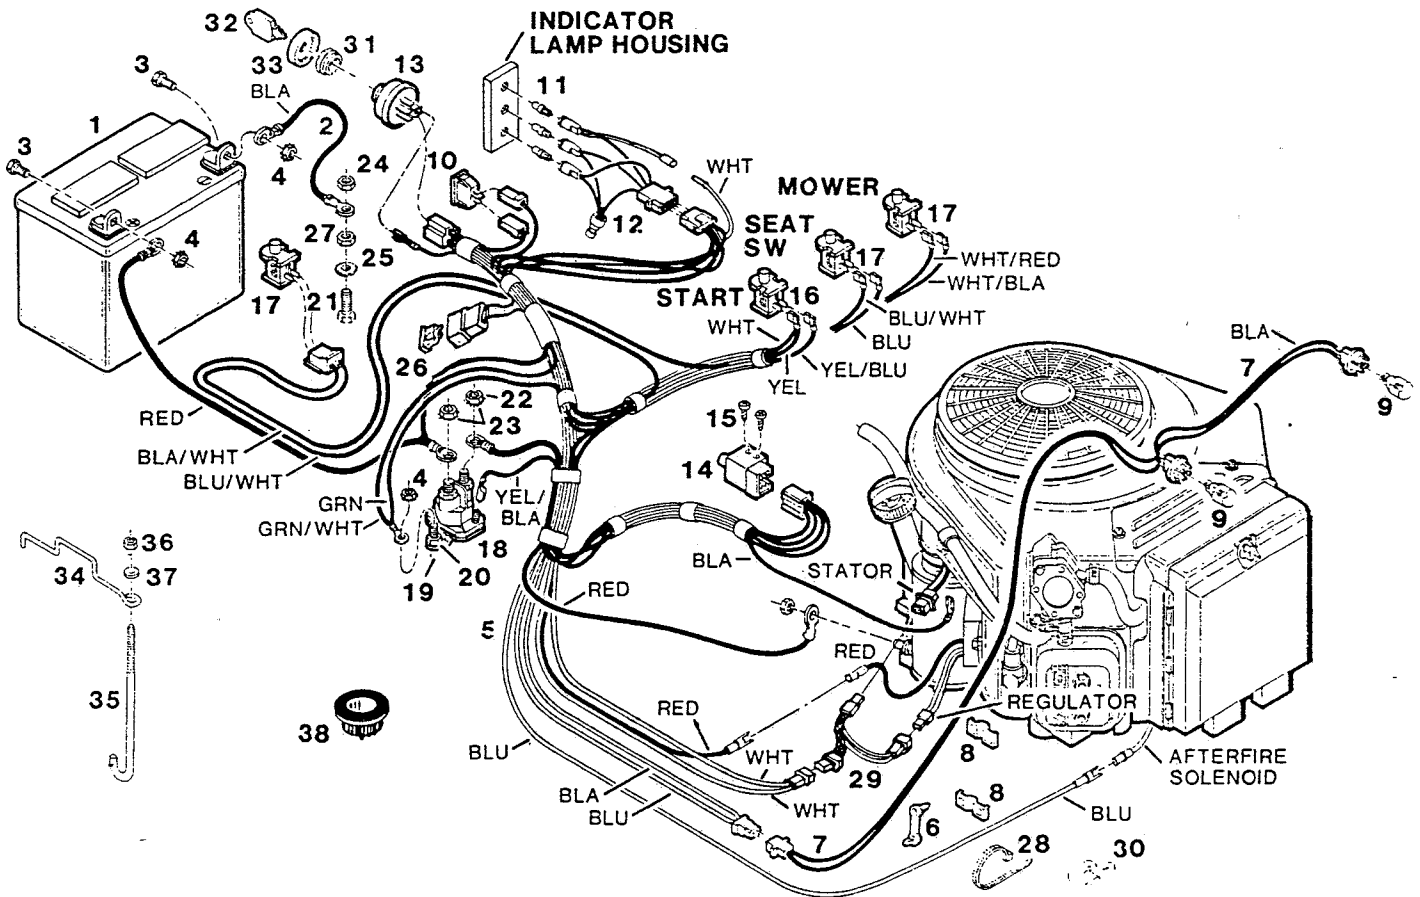

## ELECTRICAL SYSTEM

Index No.	Part No.	Description	Index No.	Part No.	Description
1	138735	Battery - 12 volt	20	616375	Nut - hex 1/4-20
2	134908	Wire - battery ground, black	21	152108	Bolt - hex 5/16-18 x 1
3	449587	Bolt - hex 1/4-20 x 5/8	22	157974	Nut - hex 5/16-24
4	715037	Nut - hex 1/4-20 keps	23	152975	Washer - lock 5/16 ext tooth
5	138651	Harness - wiring	24	310151	Nut - hex 5/16-18 nylok
6	112326	Retainer - harness	25	153510	Washer - lock 5/16 int tooth
7	136945	Harness - headlights	26	-	Fuse - 15 amp (purchase locally)
8	134676	Retainer - harness, press-on	27	616342	Nut - hex 5/16-18
9	135533	Bulb - headlights	28	110379	Tie - cable
10	135814	Switch - headlights	29	138628	Wire - resistor
11	136051	Bulb - monitor indicator	30	135145	Retainer - wire
12	138636	Harness - indicator lights	31	158717	Nut - switch
13	138693	Switch - ignition	32	136242	Key - ignition
14	134825	Switch - clutch interlock	33	112698	Boot - ignition switch
15	157933	Screw - pan head #12	34	096123	Bracket - battery hold-down
16	135822	Switch - no start	35	096115	Rod - battery hold-down
17	138750	Switch - system interlock	36	452615	Nut - hex 1/4-20 nylok
18	134940	Solenoid - starter	37	615690	Washing - flat 1/4
19	158121	Bolt - hex 1/4-20 x 3/4	38	114942	Bushing - wire insulator