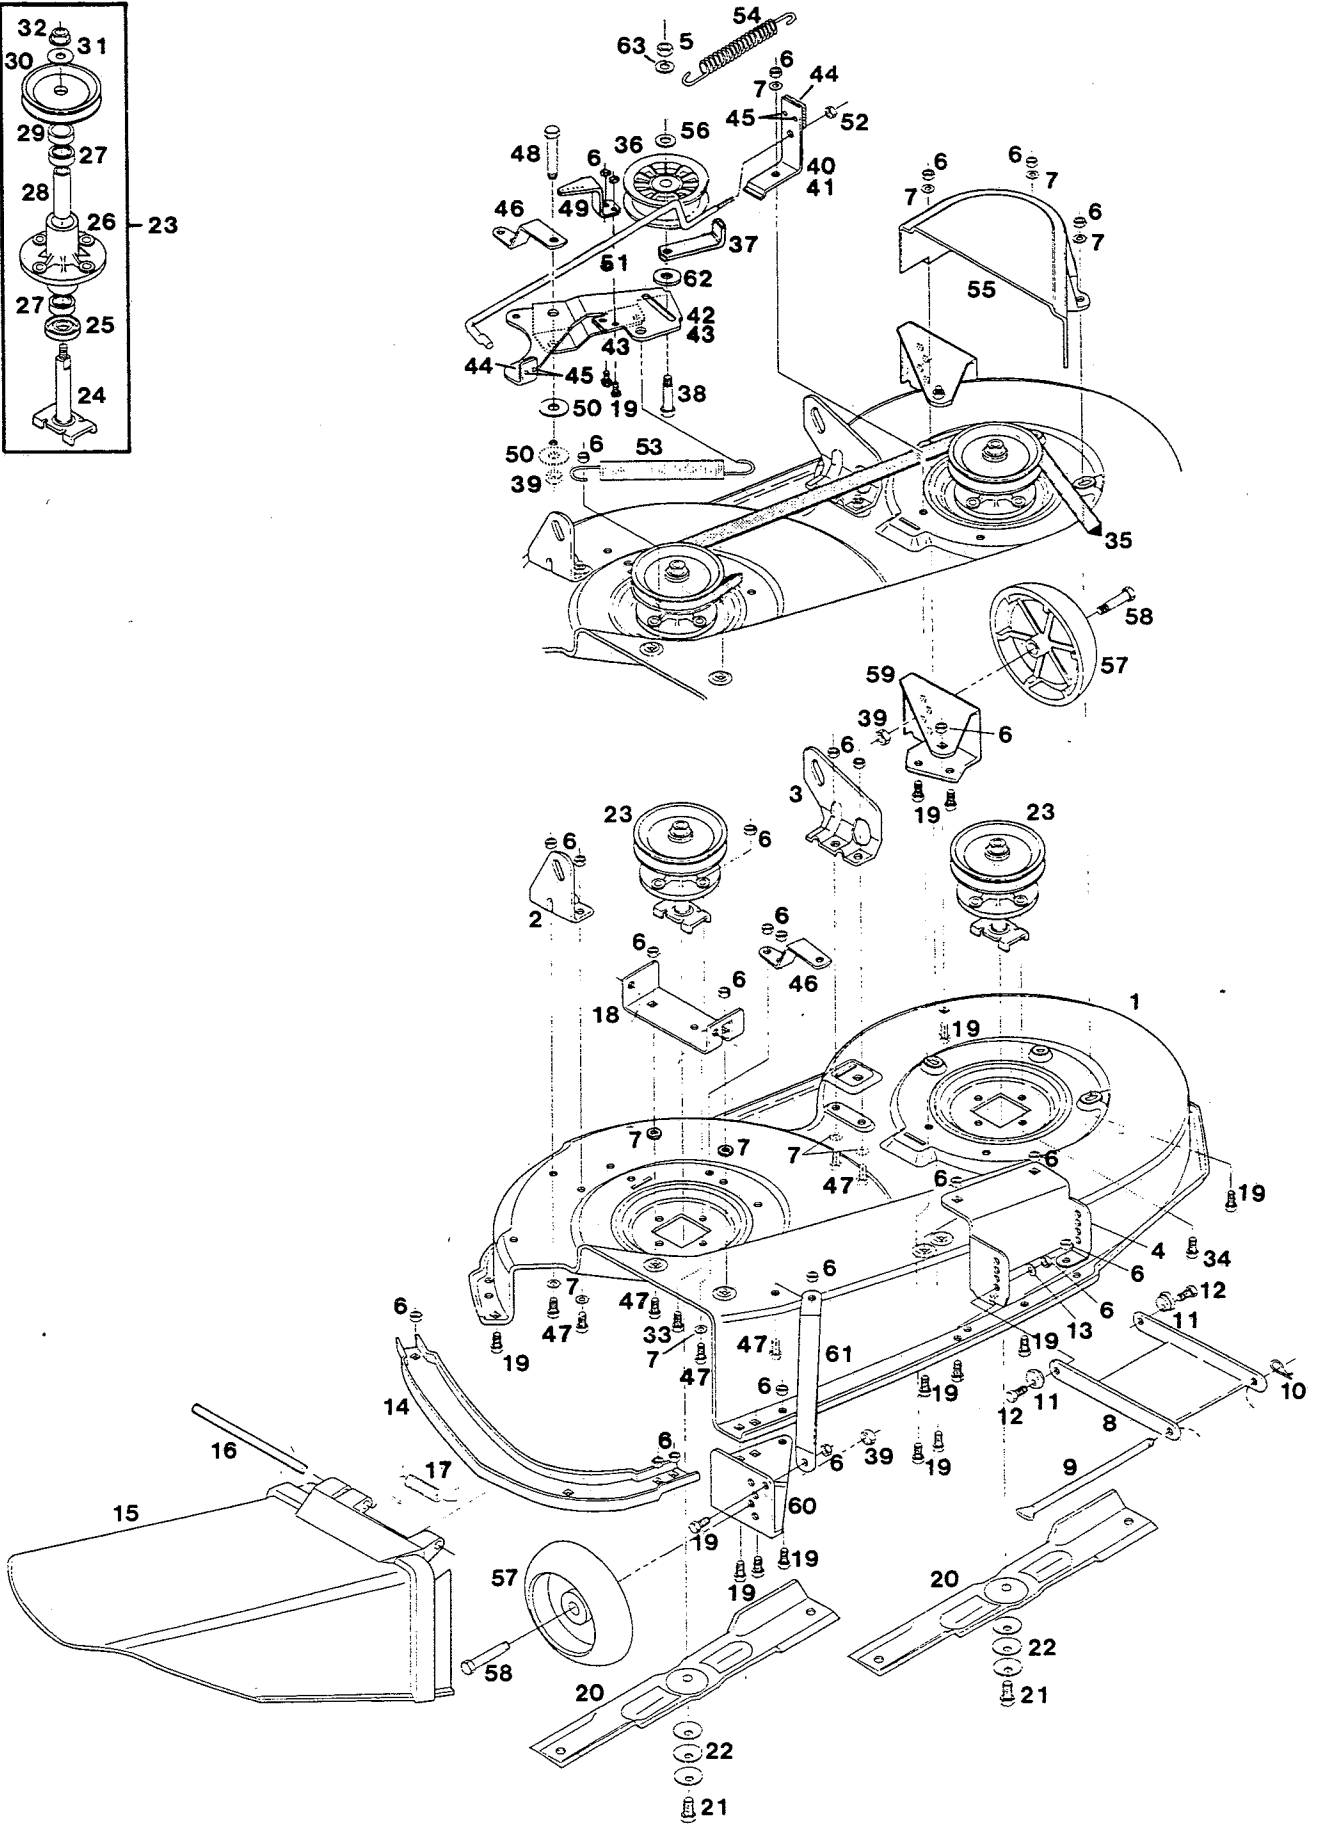

*Contact Engine Manufacturer's authorized service dealer for parts and warranty.

**Contact Tecumseh/Peerless authorized service dealer or distributor for parts and warranty.

- This parts list covers several different mower models, not all of the parts listed may be used on the particular model you are working with
- When servicing use only **Genuine Factory Replacement Parts (OEM)** that are specifically designed for the particular model that you are working with
- Parts are right or left hand as viewed from the operator's position
- Model specifications are subject to change without prior notice.
- **Do not operate** the mower unless all parts are attached and in good working order
- Lawn mower deck and/or other painted parts differing in color may be substituted without notice

MODEL 620AK
14 HP OHV 43" Cut Deluxe Lawn Tractor