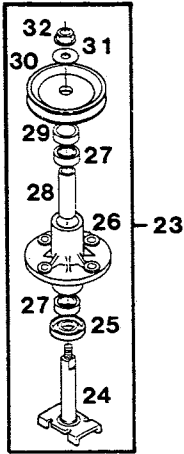

*Contact Engine Manufacturer's authorized service dealer for parts and warranty.

**Contact Tecumseh/Peerless authorized service dealer or distributor for parts and warranty.

- This parts list covers several different mower models, not all of the parts listed may be used on the particular model you are working with
- When servicing use only **Genuine Factory Replacement Parts (OEM)** that are specifically designed for the particular model that you are working with
- Parts are right or left hand as viewed from the operator's position
- Model specifications are subject to change without prior notice.
- **Do not operate** the mower unless all parts are attached and in good working order
- Lawn mower deck and/or other painted parts differing in color may be substituted without notice

MODEL 620AK
14 HP OHV 43" Cut Deluxe Lawn Tractor