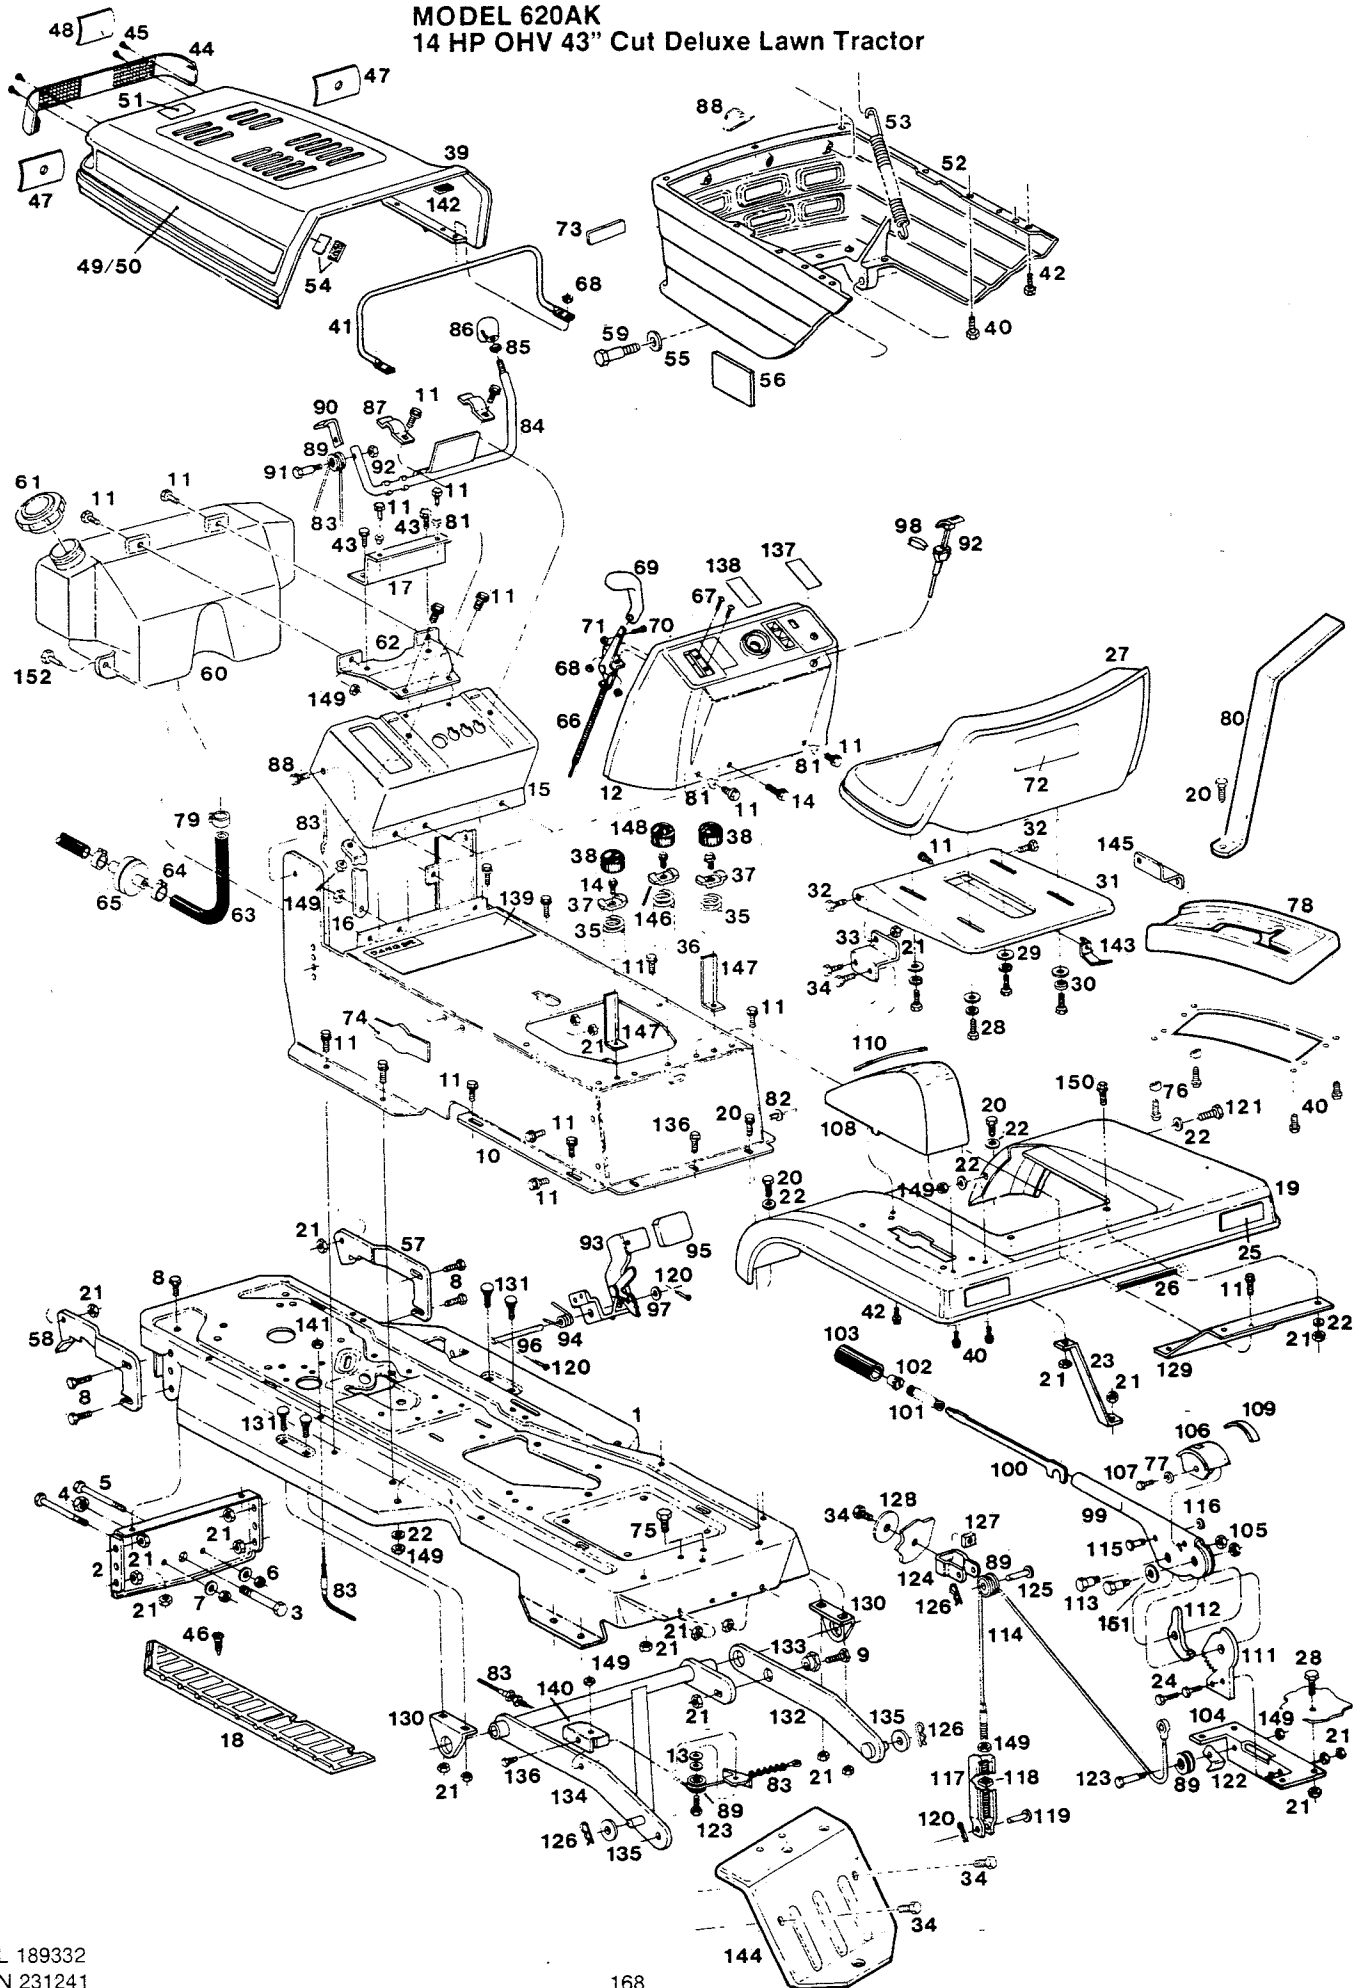

MODEL 620AK
14 HP OHV 43" Cut Deluxe Lawn Tractor

MAIN FRAME

MODEL 620AK 14 HP OHV 43" Cut Deluxe Lawn Tractor