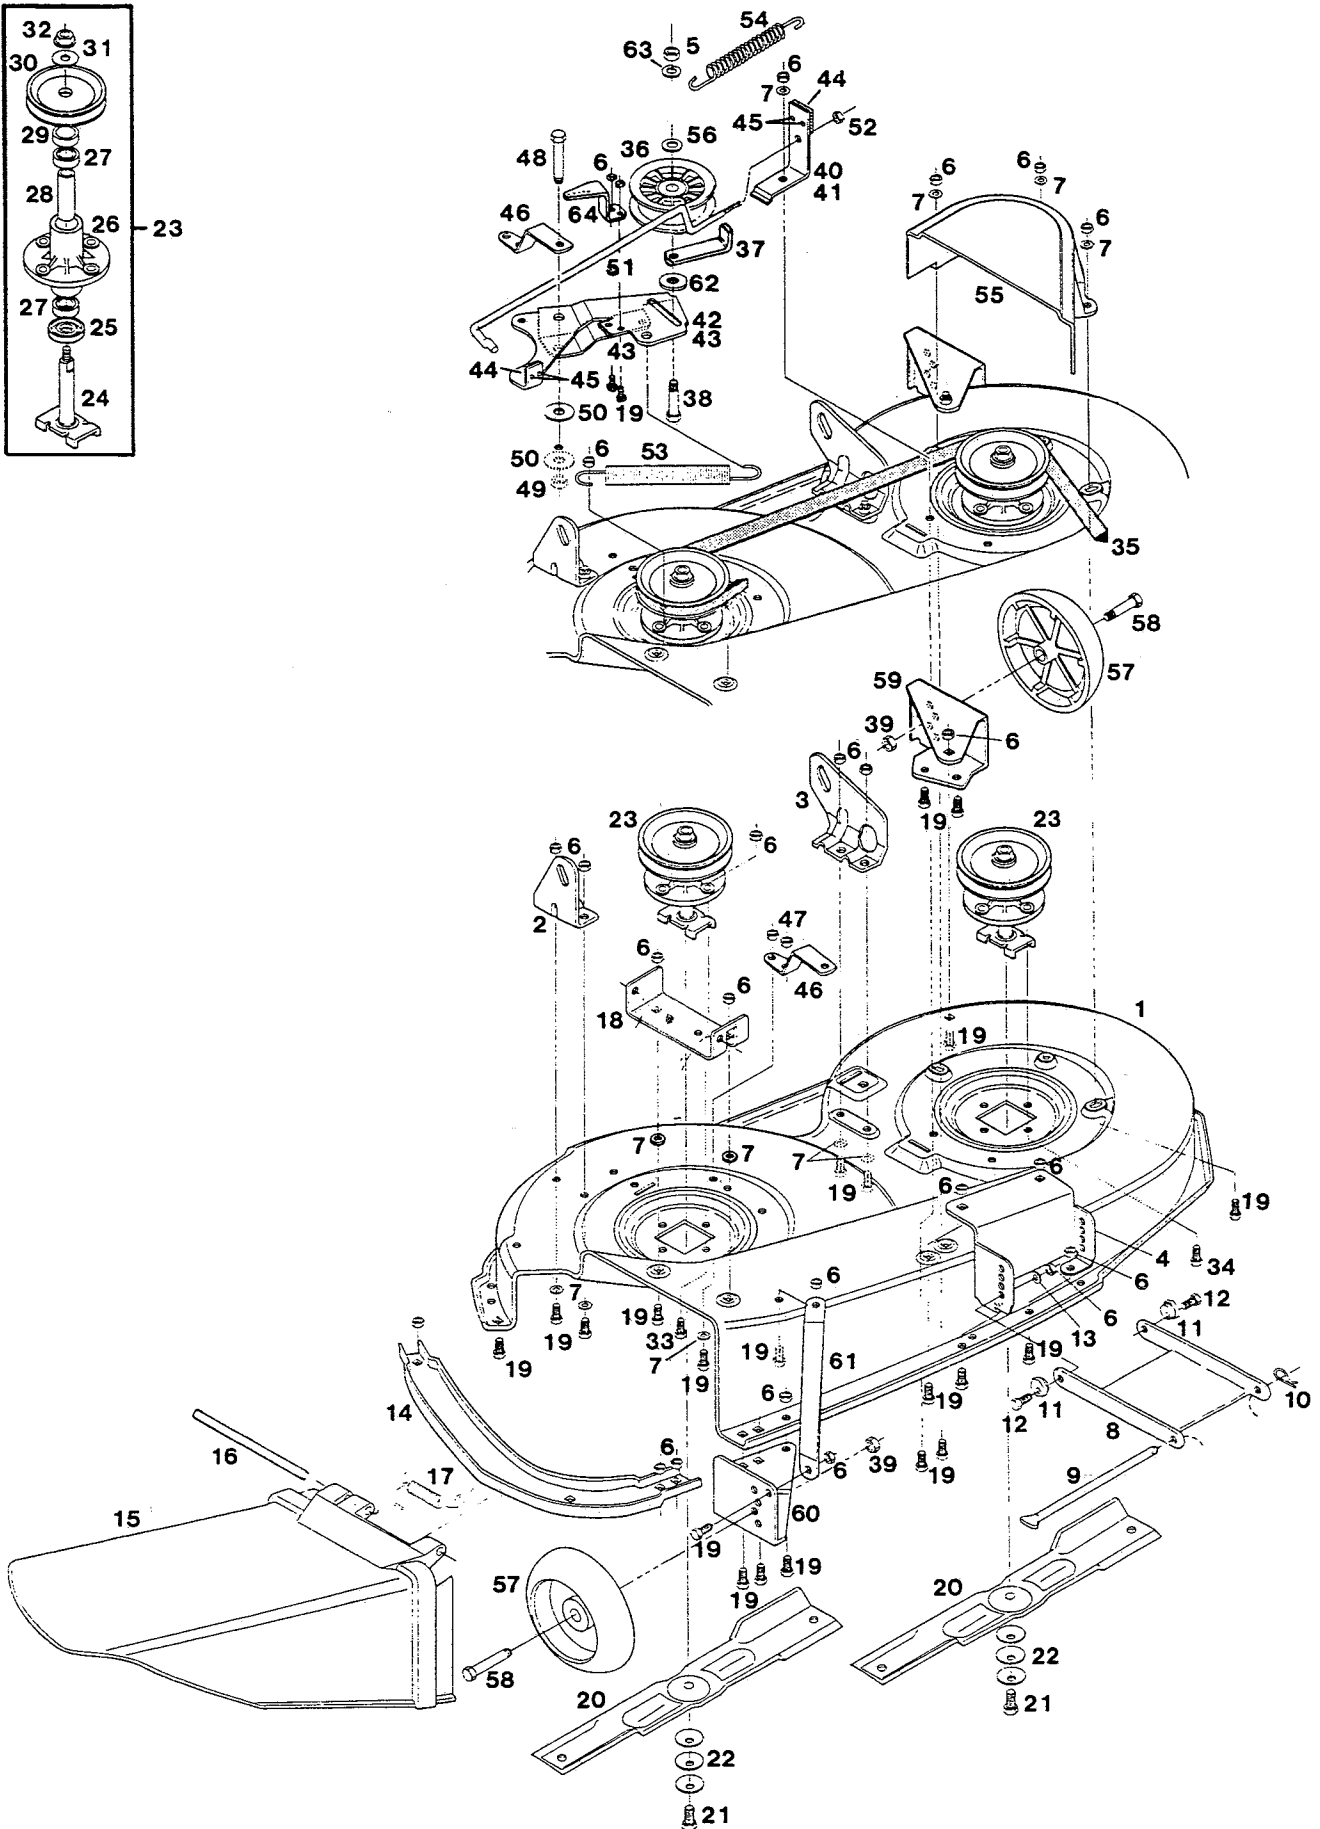

MODEL 620K
14 HP OHV 43" Cut Deluxe Lawn Tractor

MODEL 620K
14 HP OHV 43" Cut Deluxe Lawn Tractor

43" MOWER DECK AND DRIVE

Index No.	Part No.	Description	Index No.	Part No.	Description
1	022012	Deck - mower 43"	35	138487	Belt - blade drive
2	014498	Bracket - deck lift R.H.	36	086355	Pulley - idler
3	014506	Bracket - deck lift L.H.	37	098012	Retainer - belt
4	019489	Bracket - deck drawbar	38	158444	Bolt - carriage 3/8-16 x 2
5	715391	Nut - hex 3/8-16 flange	39	310011	Nut - hex lock 3/8-16
6	616342	Nut - hex 5/16-18 center lock	40	086660	Arm - blade brake w/brake pad (includes 41, 44 & 45)
7	715185	Washer - flat 5/16			
8	014431	Drawbar - deck	41	086678	Arm - blade brake w/o brake pad
9	097469	Pin - drawbar	42	089680	Arm - idler w/brake pad (includes 43, 44 & 45)
10	715011	Hairpin - cotter			
11	158691	Nut - eccentric, deck leveling	43	022608	Arm - idler w/o brake pad
12	152108	Bolt - hex 5/16-18 x 1	44	135046	Pad - brake
13	159194	Washer - flat 5/16 special	45	159152	Rivet - brake pad 3/16 x 1/2
14	019521	Guard - toe	46	019497	Bracket - idler arm
15	114074	Deflector - discharge opening	47	159236	Nut - hex lock 5/16 - 18 flange
16	086595	Pin - deflector hinge	48	381616	Bolt - shoulder 3/8-16 x 2-3/4
17	086322	Spring - deflector	49	715482	Nut - hex 3/8-16 flanged
18	019513	Bracket - deflector	50	158337	Washer - flat 3/8
19	450437	Bolt - hex 5/16-18 x 5/8	51	086694	Rod - brake release
20	019471	Blade - hi lift 21-3/4	52	616375	Nut - hex lock 1/4-20
21	158543	Bolt - hex nylock 3/8-24 x 1	53	109637	Spring - brake engaging
22	158055	Washer - conical lock	54	086710	Spring - clutch engaging
23	022400	Spindle Assembly - blade (includes 24-32)	55	114884	Guard - belt pulley LH
24	098160	Shaft - blade w/saddle	56	337584	Washer - flat
25	134981	Shield - dust	57	042226	Wheel - deck 6"
26	138685	Housing - spindle w/o bearings	58	157495	Bolt - shoulder 3/8-16 x 2-3/8
27	137760	Bearing - shaft	59	019455	Bracket - deck wheel, rear
28	095398	Spacer - bearings	60	022525	Bracket - deck wheel, front
29	159319	Spacer - drive pulley	61	019539	Brace - wheel bracket
30	098152	Pulley - drive	62	159954	Washer - flat
31	157396	Washer - pulley retainer	63	150185	Washer - split lock 3/8
32	159301	Nut - hex lock 7/16-20	64	014159	Bracket - extension
33	159202	Bolt - hex tap 5/16-18 x 1-3/8	-	143115	Decal - DANGER
34	159830	Bolt - hex tap 5/16-18 x 7/8	-	395533	Deck assembly - complete

- This parts list covers several different mower models; not all of the parts listed may be used on the particular model you are working with.
- When servicing use only **Genuine Factory Replacement Parts (OEM)** that are specifically designed for the particular model that you are working with
- Parts are right or left hand as viewed from the operator's position
- Model specifications are subject to change without prior notice.
- **Do not operate** the mower unless all parts are attached and in good working order
- Lawn mower deck and/or other painted parts differing in color may be substituted without notice