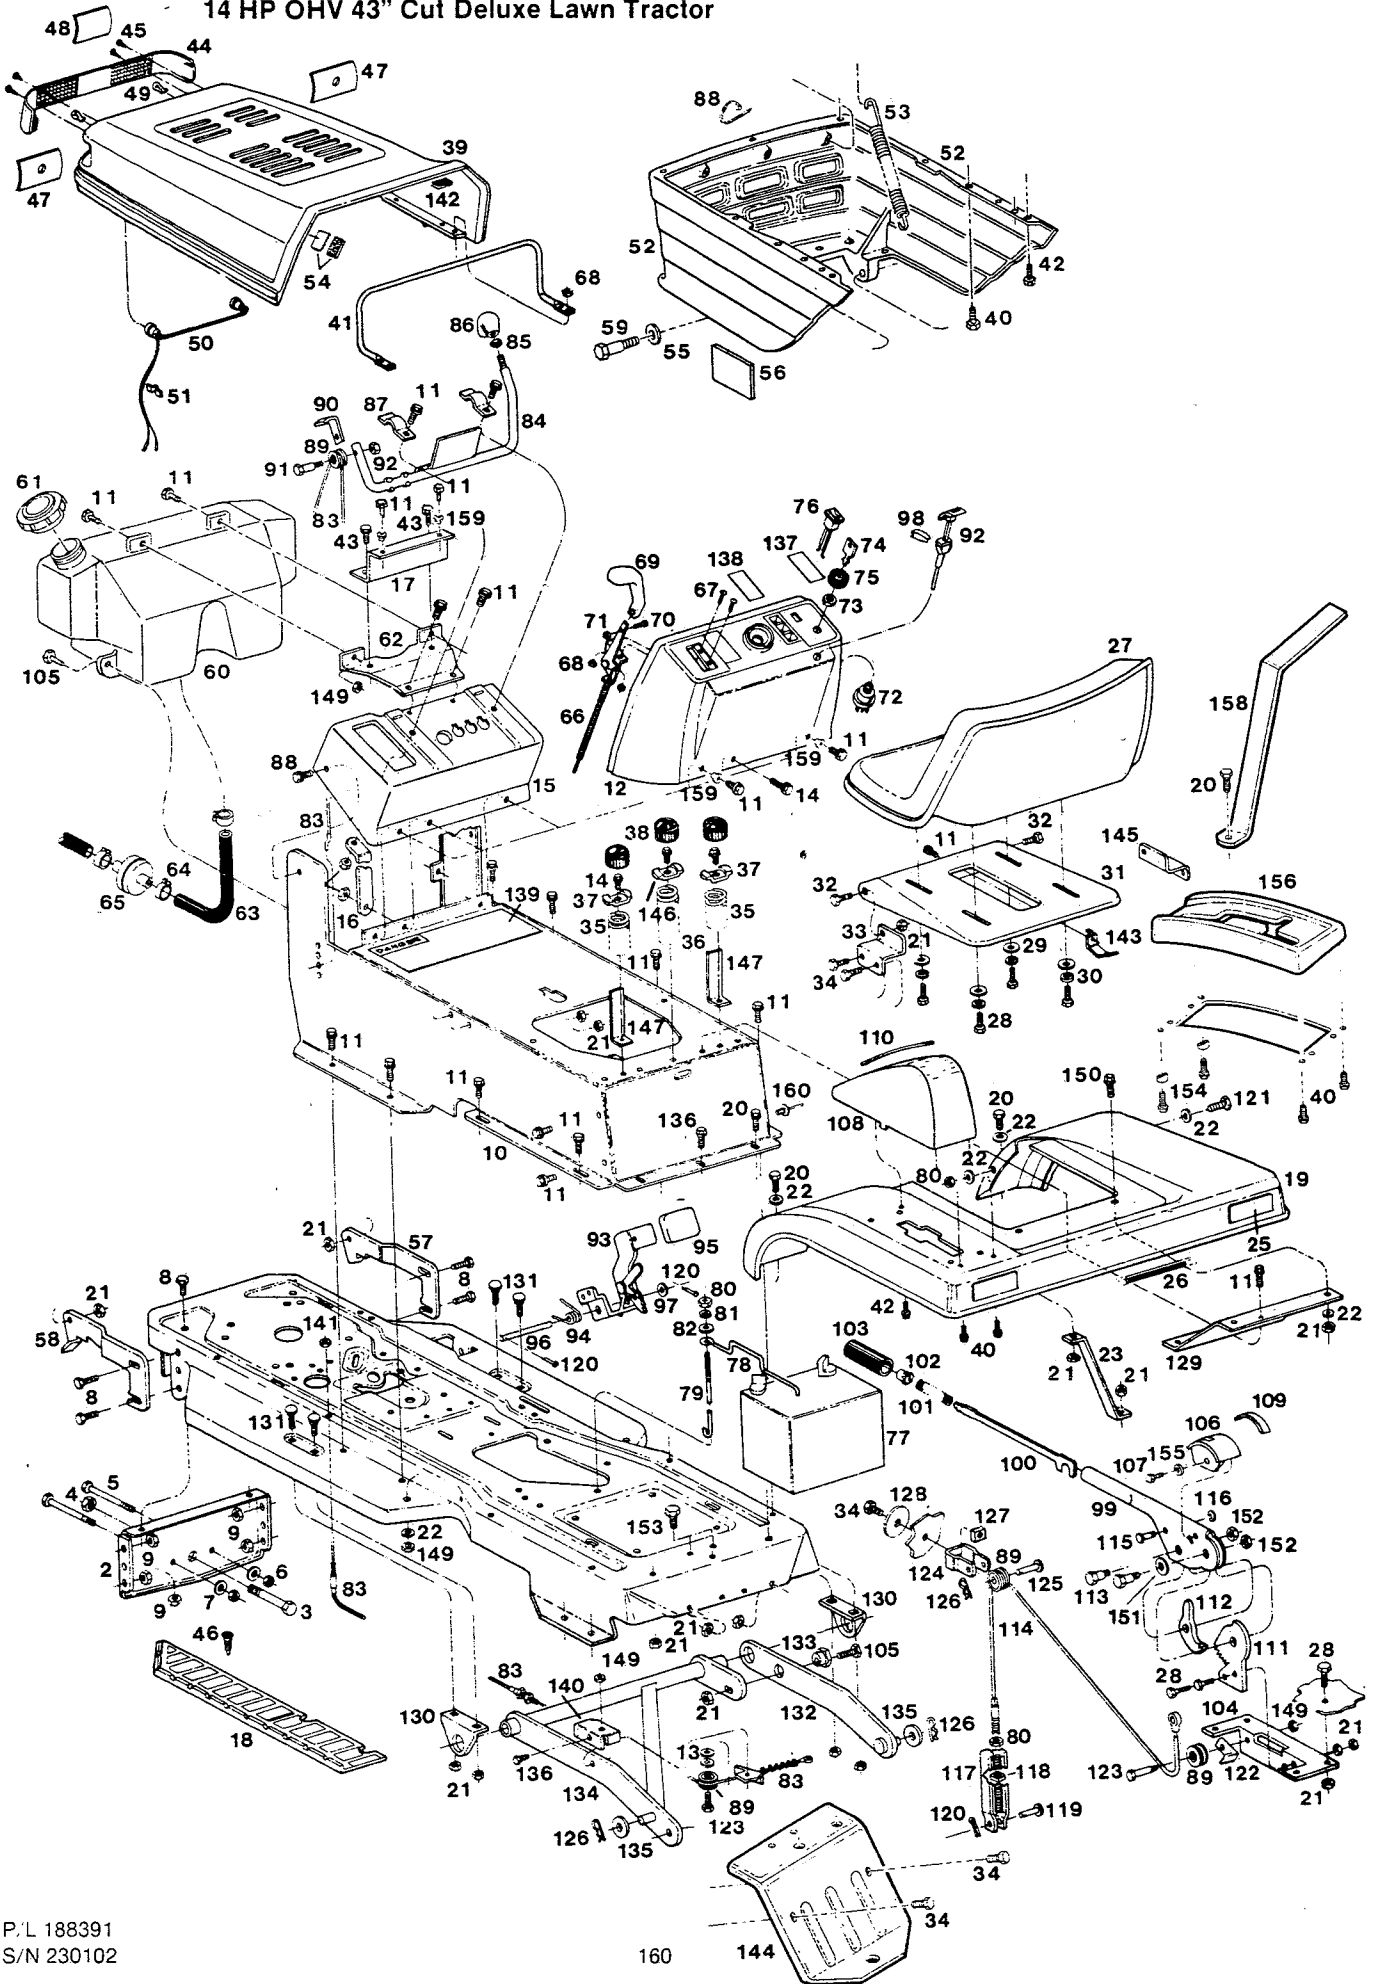

MODEL 620K
14 HP OHV 43" Cut Deluxe Lawn Tractor

MAIN FRAME

MODEL 620K 14 HP OHV 43" Cut Deluxe Lawn Tractor

Index No.	Part No.	Description	Index No.	Part No.	Description
1	019323	Frame - main	81	715094	Washer - lock 1/4
2	019240	Bracket - front axle	82	615690	Washer - flat 1/4
3	380303	Bolt - hex shoulder 1/2-13 x 2-5/8	83	051755	Cable - mower drive control
4	380311	Nut - hex jam 1/2-13 lock	84	098848	Lever - mower drive control
5	151266	Bolt - hex 3/8-16 x 3	85	615625	Nut - hex jam 1/2-13
6	310011	Nut - hex 3/8-16 ctr lock	86	112664	Knob - lever
7	158055	Washer - conical	87	097253	Clip - lever retaining
8	157636	Bolt - hex 5/16-18 x 3/4 whiz	88	110379	Strap - tie
9	157628	Nut - hex lock 5/16-18	89	112177	Pulley - cable
10	017996	Console - chassis	90	096305	Retainer - cable
11	158089	Screw - taptite 1/4-20 x 1/2	91	157446	Bolt - shoulder 1/4-20 x 1-3/8
12	114199	Dash - plastic	92	052183	Control - choke w/cable
13	158956	Washer - 1/4 special	93	109777	Pedal - clutch/brake w/brake lever
14	450858	Bolt - hex 1/4-20 x 3/4	94	100008	Spring - pedal return
15	013763	Support - dash	95	112235	Pad - pedal
16	013771	Brace - dash	96	087668	Shaft - pedal
17	013789	Brace - dash & fuel tank	97	158873	Washer - flat 1/2
18	114744	Pad - foot, L.H. platform	98	089243	Clip - choke retainer
	114736	Pad - foot, R.H. platform (not shown)	99	013748	Lever - height adjusting
19	018028	Fender - rear wheels	100	097303	Rod - lever
20	158972	Bolt - hex 1/4-20 x 1	101	097295	Spring - lever
21	616342	Nut - hex 5/16-18	102	112672	Knob - adjusting lever
22	158113	Washer - flat	103	112680	Grip - lever
23	014357	Brace - fender L.H.	104	014134	Bracket - adjusting lever
24	152108	Bolt - hex 5/16-18 x 1	105	158824	Screw - hex taptite 1/4-10 x 3/4
25	114850	Reflector - fender, red	106	113316	Indicator - height of cut
26	112318	Strip - fender trim	107	158527	Screw 8-32 x 3/8
27	135186	Seat	108	113308	Cover - height adjust lever
28	450346	Bolt - hex 5/16-18 x 3/4	109	008433	Decal - height indicator numbers
29	715185	Washer - flat 5/16	110	008425	Decal - cover, height of cut
30	311118	Washer - lock 5/16	111	098459	Quadrant - height adjust
31	013011	Plate - seat mount	112	098467	Pawl - height adjust
32	157503	Bolt - hex shoulder, 5/16-18 x 5/8	113	158675	Bolt - shoulder 5/16-18 x 5/8
33	013896	Bracket - seat plate L.H.	114	051789	Cable - deck lifting
34	450437	Bolt - hex 5/16-18 x 5/8	115	097337	Pin - clevis
35	109694	Spring - seat, short	116	158857	E Ring
36	097493	Spring - seat, long	117	159137	Clevis - lift cable
37	095174	Clamp - seat spring	118	157966	Nut - square 1/4-20
38	112334	Cover - seat spring	119	157263	Pin - clevis
39	113019	Hood - upper	120	715029	Pin - cotter 3/32 x 3/4
40	158832	Screw - plastite #10 x 1/2	121	159004	Bolt - hex 1/4-20 x 3/4
41	098343	Support - hood	122	097352	Retainer - cable
42	159400	Screw #10-24 x 1	123	158683	Bolt - shoulder 1/4-20 x 1
43	158097	Screw - taptite 1/4-20 x 5/8	124	097279	Clevis - pulley, fender
44	112565	Lens - headlights	125	097287	Pin - clevis
45	158865	Screw - taptite 6 x 1/2	126	715011	Hairpin cotter
46	114777	Fastener - foot pad	127	158923	Nut - square 5/16-18
47	794495	Reflector - light	128	014142	Washer - formed
48	136333	Reflector - center	129	013128	Bracket - fender, rear
49	135533	Bulb - headlight	130	013813	Bracket - hanger
50	136945	Wire - headlights	131	313502	Bolt - rd. head 5/16-18 x 1
51	134676	Clip - wire, press-on	132	019976	Link - suspension R.H.
52	113183	Hood - lower	133	158691	Nut - eccentric, deck leveling
53	136416	Spring - hood	134	022418	Suspension Assembly - lift
54	136671	Fastener - hood (hook & loop)	135	156075	Washer - flat 1/2
55	715417	Washer flat 3/8	136	159228	Screw - tapping 5/16-18 x 3/4
56	006874	Decal - heat reflective	137	006593	Plate - monitor lights
57	176347	Bracket - lower hood R.H.	138	006601	Plate - Lawn Chief
58	176339	Bracket - lower hood L.H.	139	009589	Decal Danger, on console
59	162057	Bolt - shoulder 5/16-18	140	174128	Bracket - cable pulley
60	114025	Tank - fuel, 3 gal.	141	159426	Nut - 1/4-28 jam
61	113340	Cap - fuel tank	142	446799	Pad - hood
62	015305	Bracket - fuel tank	143	014258	Bracket - seat switch
63	672832	Hose - fuel line	144	018093	Plate - rear hitch
64	303859	Clamp - fuel line	145	013904	Bracket - seat plate R.H.
65	432625	Filter - fuel	146	097527	Clamp - long spring
66	052175	Control - throttle w/cable	147	095166	Bracket - seat stop
67	158451	Screw - pan hd. 10-24 x 5/8	148	136184	Cover - long spring
68	715334	Nut - hex keps 10-24	149	616375	Nut - hex 1/4-20 ctr lock
69	112730	Knob - throttle lever	150	157883	Bolt - hex 1/4-20 x 1
70	159335	Screw - pan head 8-32 x 3/8	151	159343	Washer - flat
71	159244	Nut - hex 8-32	152	157610	Nut - hex 5/16-18 flanged
72	138081	Switch - ignition w/o keys	153	157891	Bolt - hex tap 3/8-16 x 1
73	158717	Nut - switch	154	158840	Screw - plastite #10 x 3/4
74	136242	Key - ignition	155	715136	Washer - #10 - 24
75	112698	Boot - ignition switch	156	086785	Guide - shift lever w/decals
76	135814	Switch - head lights	157	162404	Clamp - fuel line
77	135350	Battery - 12 volt, dry	158	018861	Brace - fender RH
78	096123	Bracket - battery hold-down	159	381822	Bushing - nylon w/shoulder
79	096115	Rod - battery hold-down	160	715243	Rivet - pop
80	310052	Nut - hex 1/4-20			