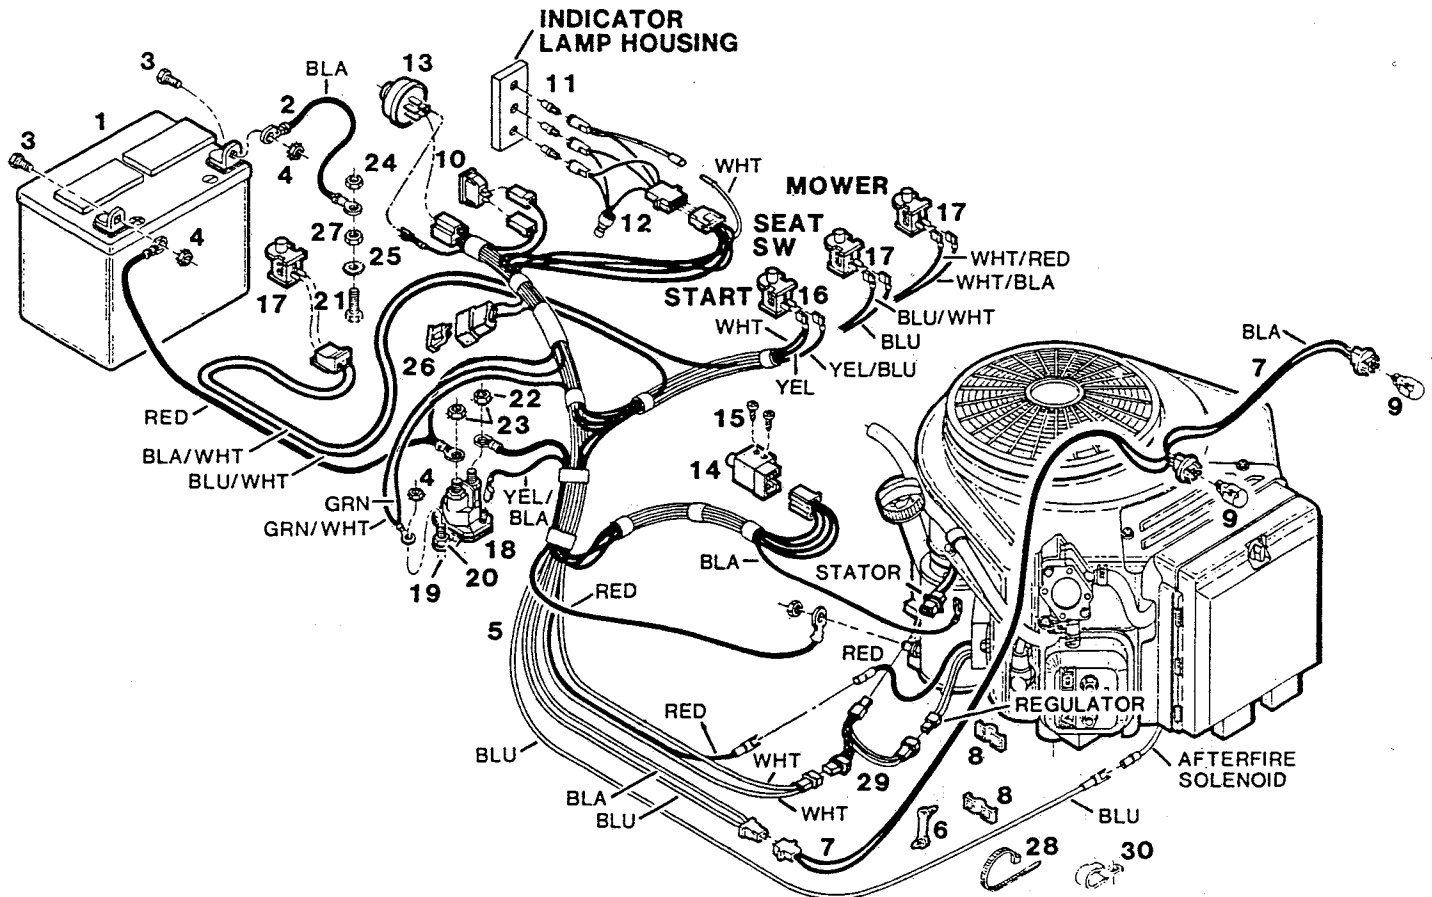

MODEL 620K
14 HP OHV 43" Cut Deluxe Lawn Tractor

ELECTRICAL SYSTEM

Index No.	Part No.	Description	Index No.	Part No.	Description
1	138735	Battery - 12 volt	16	135822	Switch - no start
2	134908	Wire - battery ground, black	17	138750	Switch - system interlock
3	449587	Bolt - hex 1/4-20 x 5/8	18	134940	Solenoid - starter
4	715037	Nut - hex 1/4-20 keps	19	158121	Bolt - hex 1/4-20 x 3/4
5	138651	Harness - wiring	20	616375	Nut - hex 1/4-20
6	112326	Retainer - harness	21	152108	Bolt - hex 5/16-18 x 1
7	136945	Harness - headlights	22	157974	Nut - hex 5/16-24
8	134676	Retainer - harness, press-on	23	152975	Washer - lock 5/16 ext tooth
9	135533	Bulb - headlights	24	150136	Nut - hex 5/16-18
10	135814	Switch - headlights	25	153510	Washer - lock 5/16 int tooth
11	136051	Bulb - monitor indicator	26	-	Fuse - 15 amp (purchase locally)
12	138636	Harness - indicator lights	27	616342	Nut - hex 5/16-18
13	138693	Switch - ignition	28	110379	Tie - cable
14	134825	Switch - clutch interlock	29	138628	Wire - resistor
15	157933	Screw - pan head #12	30	135145	Retainer - wire