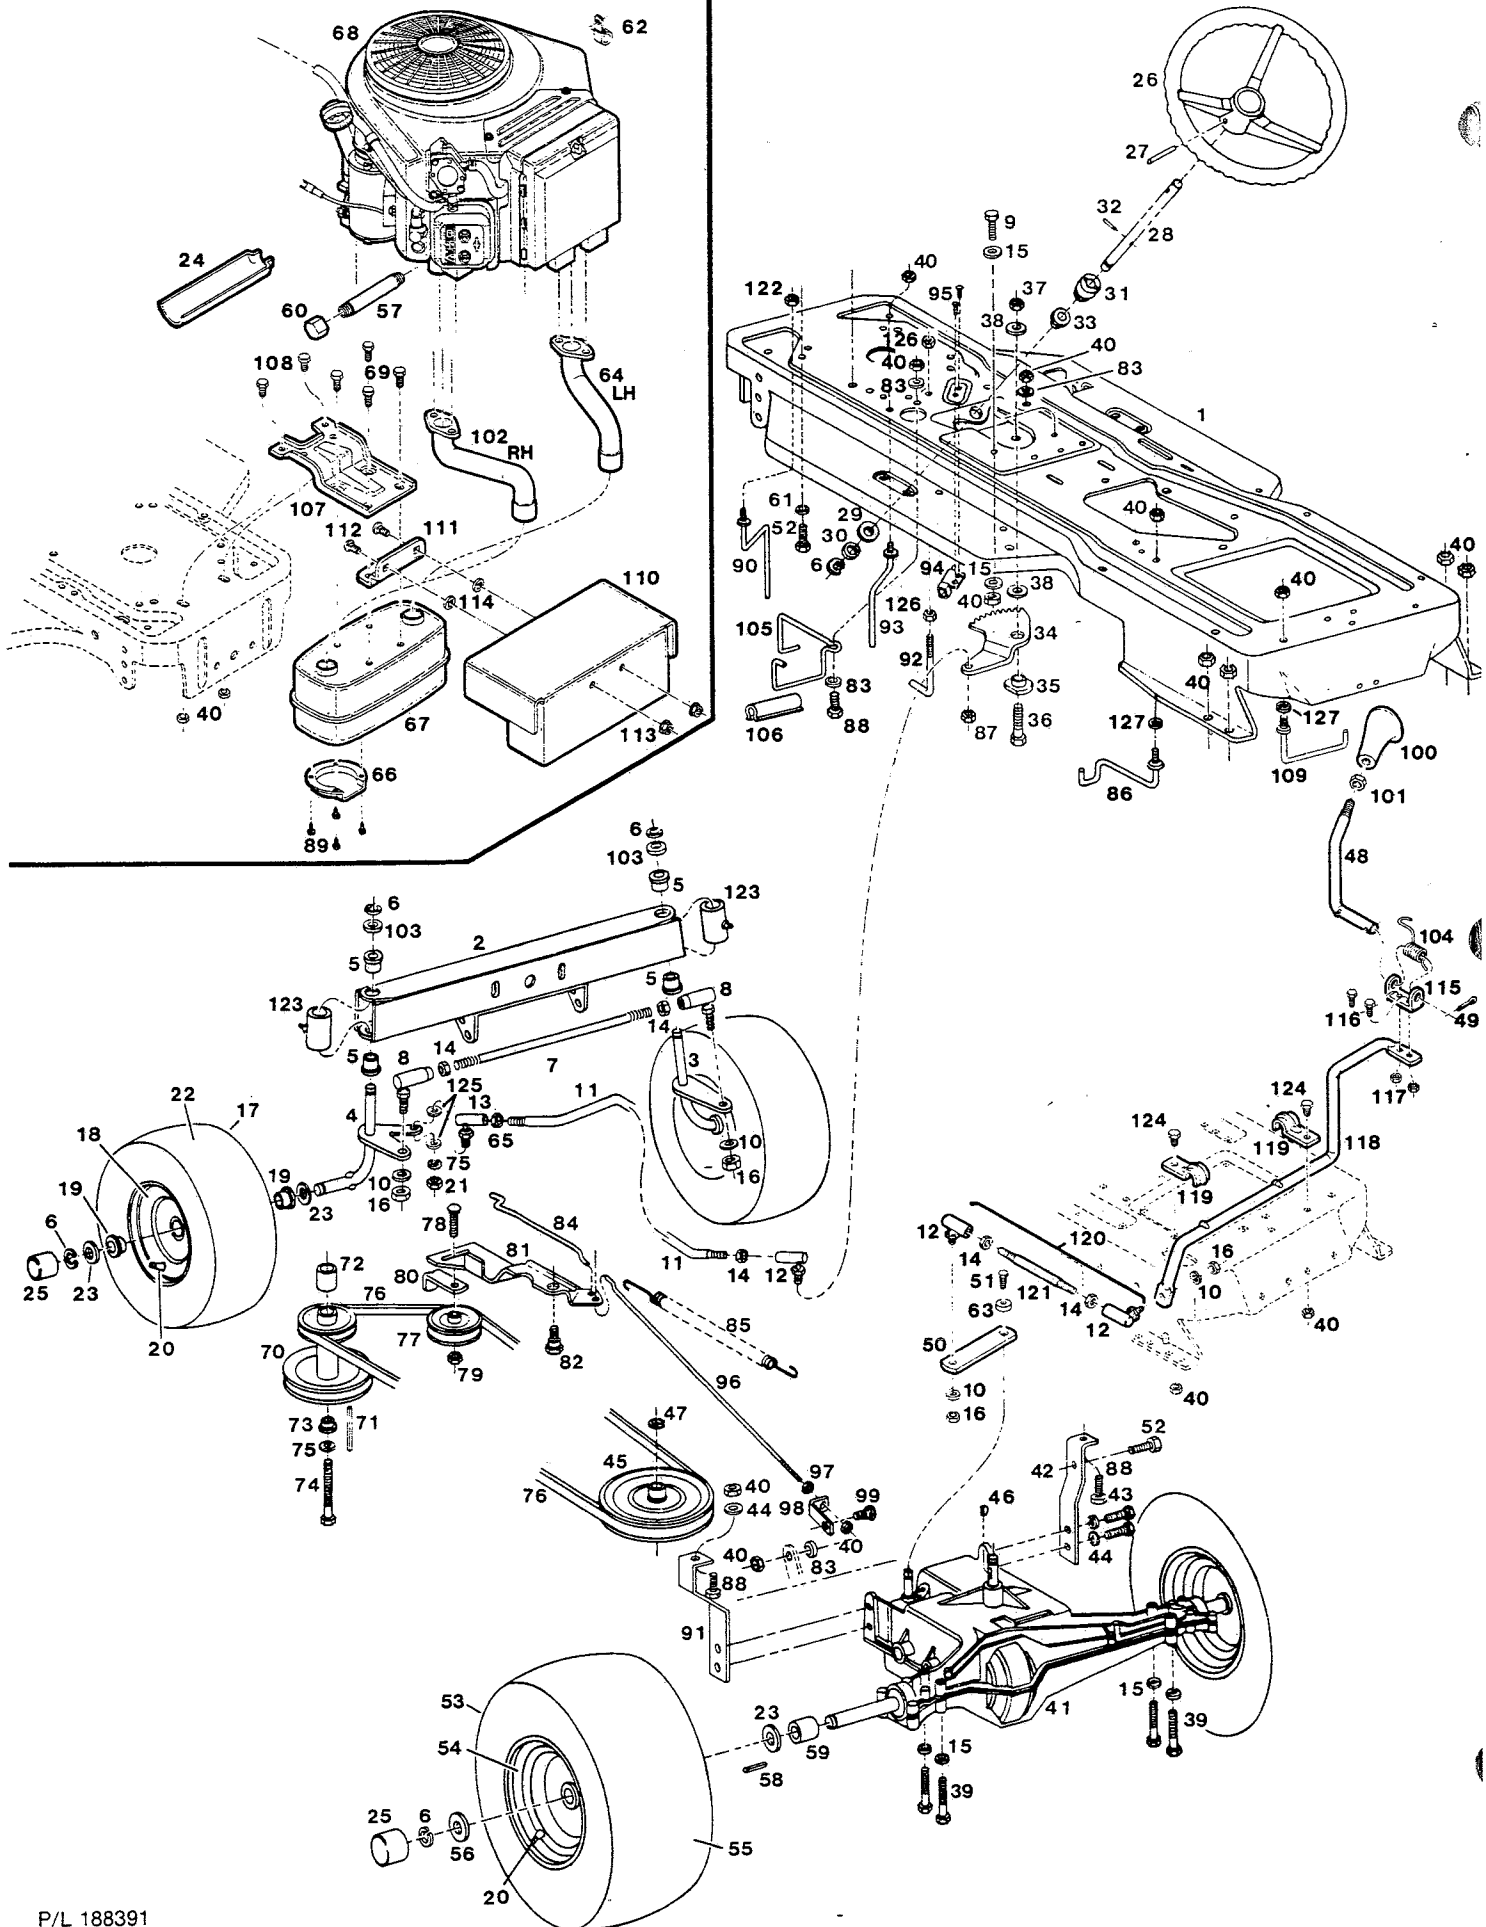

Index No.	Part No.	Description	Index No.	Part No.	Description
1	019323	Frame - main	81	715094	Washer - lock 1/4
2	019240	Bracket - front axle	82	615690	Washer - flat 1/4
3	380303	Bolt - hex shoulder 1/2-13 x 2-5/8	83	051755	Cable - mower drive control
4	380311	Nut - hex jam 1/2-13 lock	84	098848	Lever - mower drive control
5	151266	Bolt - hex 3/8-16 x 3	85	615625	Nut - hex jam 1/2-13
6	310011	Nut - hex 3/8-16 ctr lock	86	112664	Knob - lever
7	158055	Washer - conical	87	097253	Clip - lever retaining
8	157636	Bolt - hex 5/16-18 x 3/4 whiz	88	110379	Strap - tie
9	157628	Nut - hex lock 5/16-18	89	112177	Pulley - cable
10	017996	Console - chassis	90	096305	Retainer - cable
11	158089	Screw - taptite 1/4-20 x 1/2	91	157446	Bolt - shoulder 1/4-20 x 1-3/8
12	114199	Dash - plastic	92	052183	Control - choke w/cable
13	158956	Washer - 1/4 special	93	109777	Pedal - clutch/brake w/brake lever
14	450858	Bolt - hex 1/4-20 x 3/4	94	100008	Spring - pedal return
15	013763	Support - dash	95	112235	Pad - pedal
16	013771	Brace - dash	96	087668	Shaft - pedal
17	013789	Brace - dash & fuel tank	97	158873	Washer - flat 1/2
18	114744	Pad - foot, L.H. platform	98	089243	Clip - choke retainer
	114736	Pad - foot, R.H. platform (not shown)	99	013748	Lever - height adjusting
19	018028	Fender - rear wheels	100	097303	Rod - lever
20	158972	Bolt - hex 1/4-20 x 1	101	097295	Spring - lever
21	616342	Nut - hex 5/16-18	102	112672	Knob - adjusting lever
22	158113	Washer - flat	103	112680	Grip - lever
23	014357	Brace - fender L.H.	104	014134	Bracket - adjusting lever
24	152108	Bolt - hex 5/16-18 x 1	105	158824	Screw - hex taptite 1/4-10 x 3/4
25	114850	Reflector - fender, red	106	113316	Indicator - height of cut
26	112318	Strip - fender trim	107	158527	Screw 8-32 x 3/8
27	135186	Seat	108	113308	Cover - height adjust lever
28	450346	Bolt - hex 5/16-18 x 3/4	109	008433	Decal - height indicator numbers
29	715185	Washer - flat 5/16	110	008425	Decal - cover, height of cut
30	311118	Washer - lock 5/16	111	098459	Quadrant - height adjust
31	013011	Plate - seat mount	112	098467	Pawl - height adjust
32	157503	Bolt - hex shoulder, 5/16-18 x 5/8	113	158675	Bolt - shoulder 5/16-18 x 5/8
33	013896	Bracket - seat plate L.H.	114	051789	Cable - deck lifting
34	450437	Bolt - hex 5/16-18 x 5/8	115	097337	Pin - clevis
35	109694	Spring - seat, short	116	158857	E Ring
36	097493	Spring - seat, long	117	159137	Clevis - lift cable
37	095174	Clamp - seat spring	118	157966	Nut - square 1/4-20
38	112334	Cover - seat spring	119	157263	Pin - clevis
39	113019	Hood - upper	120	715029	Pin - cotter 3/32 x 3/4
40	158832	Screw - plastite #10 x 1/2	121	159004	Bolt - hex 1/4-20 x 3/4
41	098343	Support - hood	122	097352	Retainer - cable
42	159400	Screw #10-24 x 1	123	158683	Bolt - shoulder 1/4-20 x 1
43	158097	Screw - taptite 1/4-20 x 5/8	124	097279	Clevis - pulley, fender
44	112565	Lens - headlights	125	097287	Pin - clevis
45	158865	Screw - taptite 6 x 1/2	126	715011	Hairpin cotter
46	114777	Fastener - foot pad	127	158923	Nut - square 5/16-18
47	794495	Reflector - light	128	014142	Washer - formed
48	136333	Reflector - center	129	013128	Bracket - fender, rear
49	135533	Bulb - headlight	130	013813	Bracket - hanger
50	136945	Wire - headlights	131	313502	Bolt - rd. head 5/16-18 x 1
51	134676	Clip - wire, press-on	132	019976	Link - suspension R.H.
52	113183	Hood - lower	133	158691	Nut - eccentric, deck leveling
53	136416	Spring - hood	134	022418	Suspension Assembly - lift
54	136671	Fastener - hood (hook & loop)	135	156075	Washer - flat 1/2
55	715417	Washer flat 3/8	136	159228	Screw - tapping 5/16-18 x 3/4
56	006874	Decal - heat reflective	137	006593	Plate - monitor lights
57	176347	Bracket - lower hood R.H.	138	006601	Plate - Lawn Chief
58	176339	Bracket - lower hood L.H.	139	009589	Decal Danger, on console
59	162057	Bolt - shoulder 5/16-18	140	174128	Bracket - cable pulley
60	114025	Tank - fuel, 3 gal.	141	159426	Nut - 1/4-28 jam
61	113340	Cap - fuel tank	142	446799	Pad - hood
62	015305	Bracket - fuel tank	143	014258	Bracket - seat switch
63	672832	Hose - fuel line	144	018093	Plate - rear hitch
64	303859	Clamp - fuel line	145	013904	Bracket - seat plate R.H.
65	432625	Filter - fuel	146	097527	Clamp - long spring
66	052175	Control - throttle w/cable	147	095166	Bracket - seat stop
67	158451	Screw - pan hd. 10-24 x 5/8	148	136184	Cover - long spring
68	715334	Nut - hex keps 10-24	149	616375	Nut - hex 1/4-20 ctr lock
69	112730	Knob - throttle lever	150	157883	Bolt - hex 1/4-20 x 1
70	159335	Screw - pan head 8-32 x 3/8	151	159343	Washer - flat
71	159244	Nut - hex 8-32	152	157610	Nut - hex 5/16-18 flanged
72	138081	Switch - ignition w/o keys	153	157891	Bolt - hex tap 3/8-16 x 1
73	158717	Nut - switch	154	158840	Screw - plastite #10 x 3/4
74	136242	Key - ignition	155	715136	Washer - #10 - 24
75	112698	Boot - ignition switch	156	086785	Guide - shift lever w/decals

MODEL 620K
14 HP OHV 43" Cut Deluxe Lawn Tractor