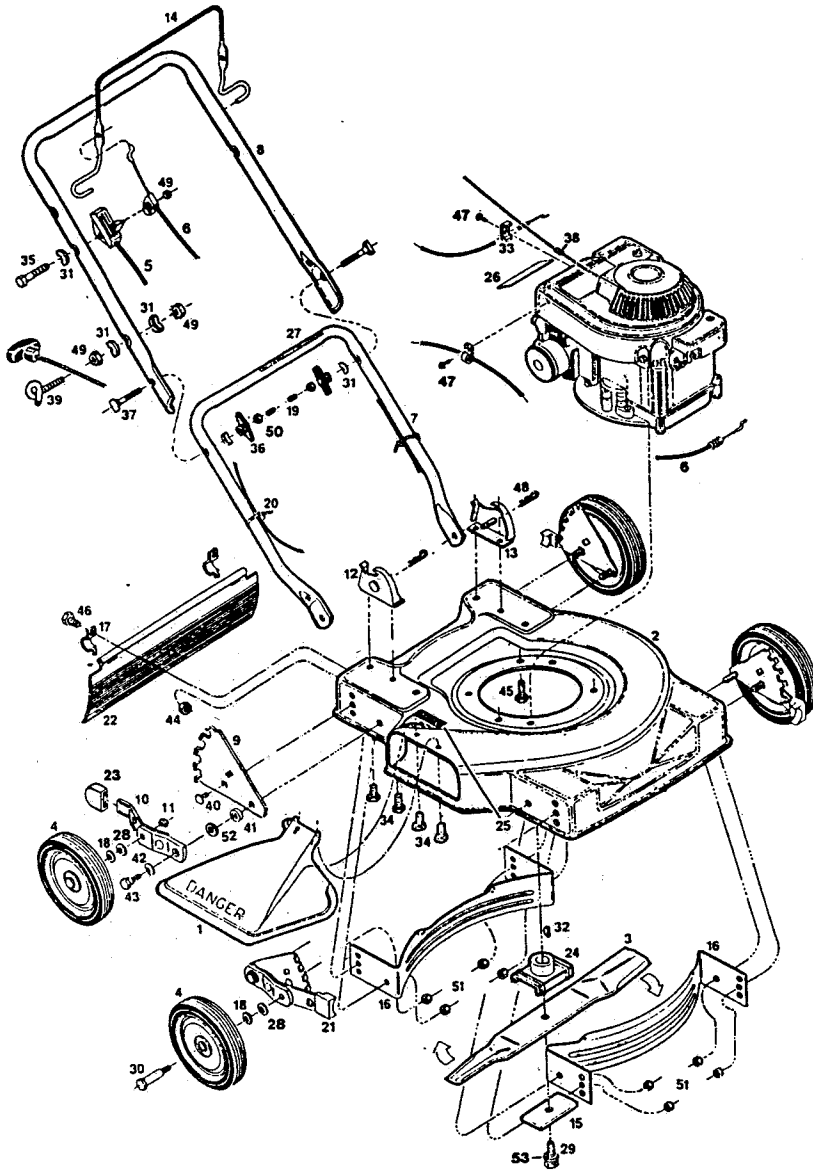

MODEL 63K
3.75 HP 22" Side Discharge Mower
Grass Catcher Model GC12A
P/N 161109
P/N Repl. Bag 161117

INDEX NO.	PART NO.	DESCRIPTION
1	391771	Chute Deflector Assembly
2	015396	Deck - 22"
3	030353	Blade - 22" - Offset
4	042911	Wheel - 8"
5	051219	Control - Throttle w/Cable
6	052142	Cable - Engine/Blade Control
7	072991	Handle - Lower
8	073007	Handle - Upper
9	091249	Back Plate - Height Adjuster
10	085019	Arm Assembly Wheel
11	715524	Locknut 3/8-16 Jam
12	088369	Handle Bracket - Right Hand
13	088377	Handle Bracket - Left Hand
14	073015	Bail - Engine/Blade Control
15	106005	Blade Washer
16	106625	Baffle - Front and Rear
17	106914	Clip - Trailing Shield
18	715607	Washer - Belleville
19	110064	Bolt Cap
20	110379	Cable Tie
21	112540	Tip - Height Adjuster
22	114421	Trailing Shield - Plastic
23	110510	Tip - Height Adjuster
24	126466	Blade Adapter
25	144063	Decal - Danger
26	009415	Decal - Blade Warning
27	715557	Decal - Starting Instructions
28	715417	Washer - 3/8 SAE
29	157255	Bolt - Blade 3/8-24 x 1
30	150730	Shoulder Bolt - Wheel
31	150201	Washer - Curved 5/16
32	150276	Woodruff Key No. 6
33	150318	Cable Clamp
34	457499	Bolt 1/4-20 x 1/2 TD FM
35	153874	Bolt - 1/4-20 x 2 1/4 HHCS
36	113589	Wing Nut
37	151936	Bolt - Curved HD Crg 5/16-18x2 1/4
38	152074	Rope Stop
39	152371	Eyebolt - Rope Guide
40	152405	Bolt - Carriage 3/8-16 x 3/4
41	156182	Washer - Plastic - Height Adjuster
42	152421	Washer - Spring - Height Adjuster
43	156125	Shoulder Bolt - Height Adjuster
44	452318	Nut - #10-24 Hex Nylon Insert
45	457168	Bolt - 3/8-16 x 7/8 TDFM
46	458687	Bolt - Hex Head 10-24 x 1/2
47	150623	Screw - #10-24 x 5/8 HWH
48	715011	Hairpin Cotter
49	715037	Locknut - 1/4-20 Keps
50	310045	Nut 5/16-18 Hex
51	156406	3/8-16 Nut - Flange Lock
52	156877	Washer - 3/8
53	156919	Lockwasher - 3/8