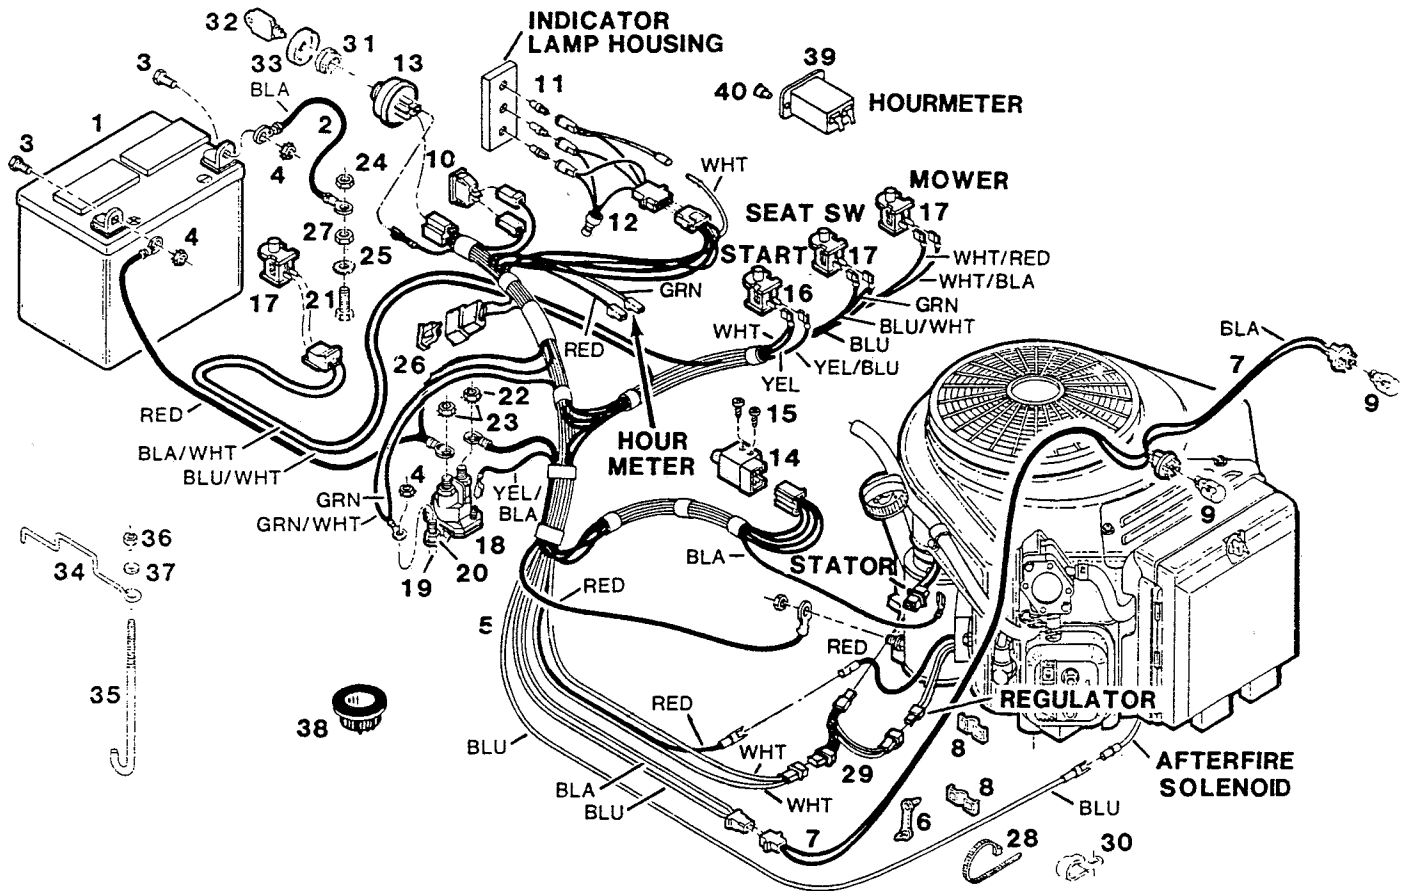

MODEL 640L
16 HP 46" Cut Front-Engine Lawn Tractor
Uses Grass Catcher Assembly Model 43/46
Grass Catcher P/N 230086
Repl. Bag P/N 161166
See p. 212 for breakdown

ELECTRICAL SYSTEM

Index No.	Part No.	Description	Index No.	Part No.	Description
1	138735	Battery - 12 volt	21	152108	Bolt - hex 5/16-18 x 1
2	134908	Wire - battery ground, black	22	157974	Nut - hex 5/16-24
3	449587	Bolt - hex 1/4-20 x 5/8	23	152975	Washer - lock 5/16 ext tooth
4	715037	Nut - hex 1/4-20 keps	24	310151	Nut - hex 5/16-18 nylok
5	138917	Harness - wiring	25	153510	Washer - lock 5/16 int tooth
6	112326	Retainer - harness	26	-	Fuse - 15 amp (purchase locally)
7	136945	Harness - headlights	27	616342	Nut - hex 5/16-18
8	134676	Retainer - harness, press-on	28	110379	Tie - cable
9	135533	Bulb - headlights	29	138628	Wire - resistor
10	135814	Switch - headlights	30	135145	Retainer - wire
11	136051	Bulb - monitor indicator	31	158717	Nut - switch
12	138636	Harness - indicator lights	32	136242	Key - ignition
13	138693	Switch - ignition	33	112698	Boot - ignition switch
14	138925	Switch - clutch interlock	34	096123	Bracket - battery hold-down
15	157933	Screw - pan head #12	35	096115	Rod - battery hold-down
16	138776	Switch - no start	36	452615	Nut - hex 1/4-20 nylok
17	138750	Switch - system interlock	37	615690	Washer - flat 1/4
18	134940	Solenoid - starter	38	114942	Bushing - wire insulator
19	158121	Bolt - hex 1/4-20 x 3/4	39	138867	Hourmeter
20	616375	Nut - hex 1/4-20	40	381038	Rivet - pop 1/8