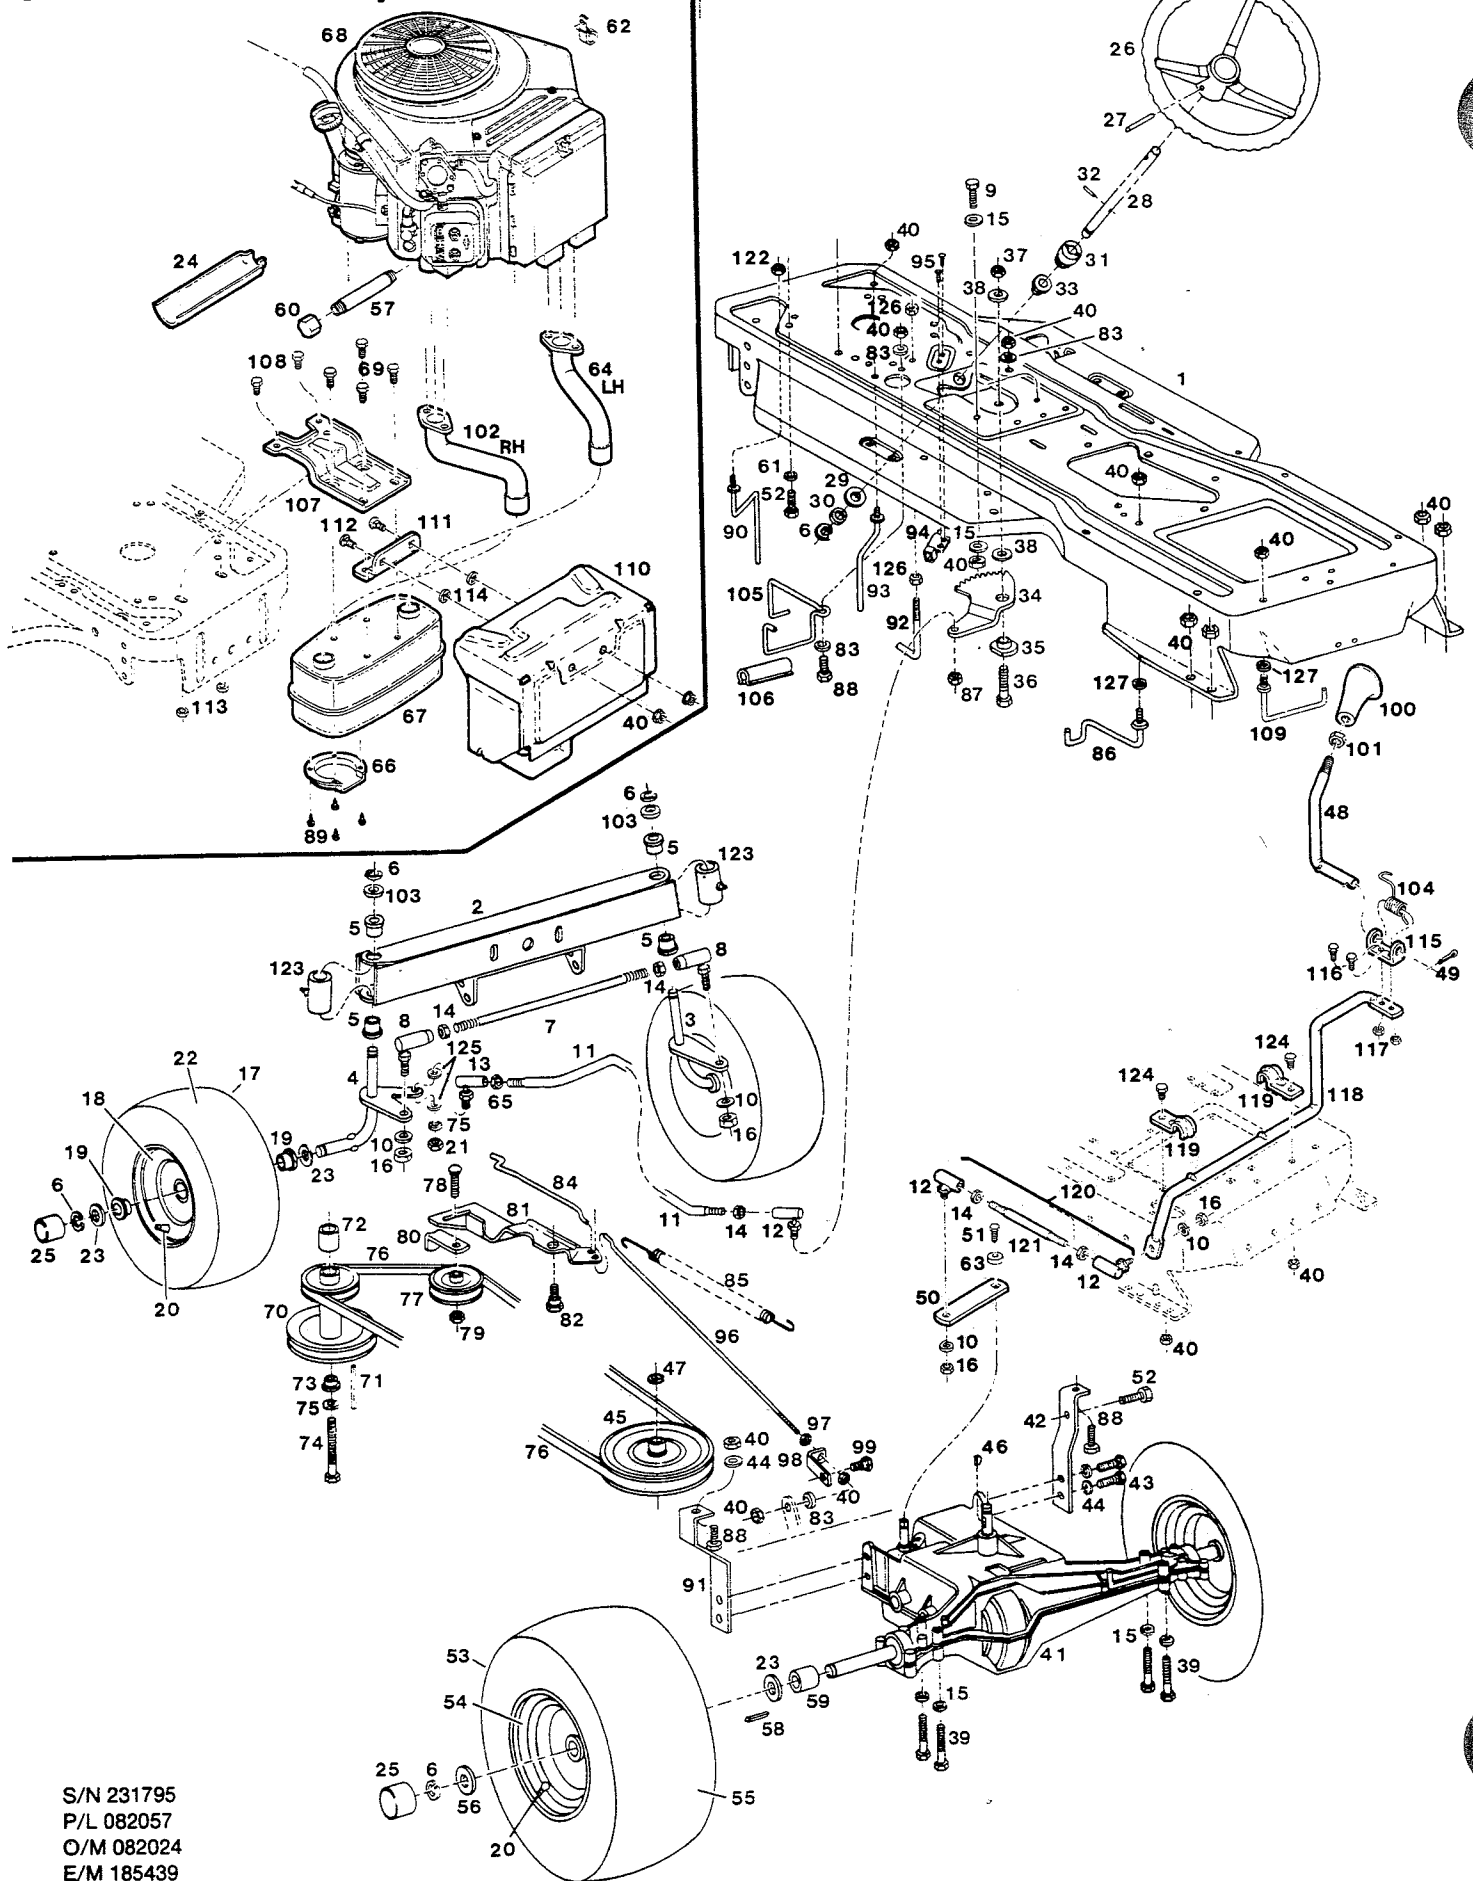

MODEL 640L
16 HP 46" Cut Front-Engine Lawn Tractor
Uses Grass Catcher Assembly Model 43/46

Grass Catcher P/N 230086
Repl. Bag P/N 161166
See p. 212 for breakdown

S/N 231795
P/L 082057
O/M 082024
E/M 185439
P/B 136119

CHASSIS GROUP

MODEL 640L
16 HP 46" Cut Front-Engine Lawn Tractor
Uses Grass Catcher Assembly Model 43/46
Grass Catcher P/N 230086
Repl. Bag P/N 161166
See p. 212 for breakdown