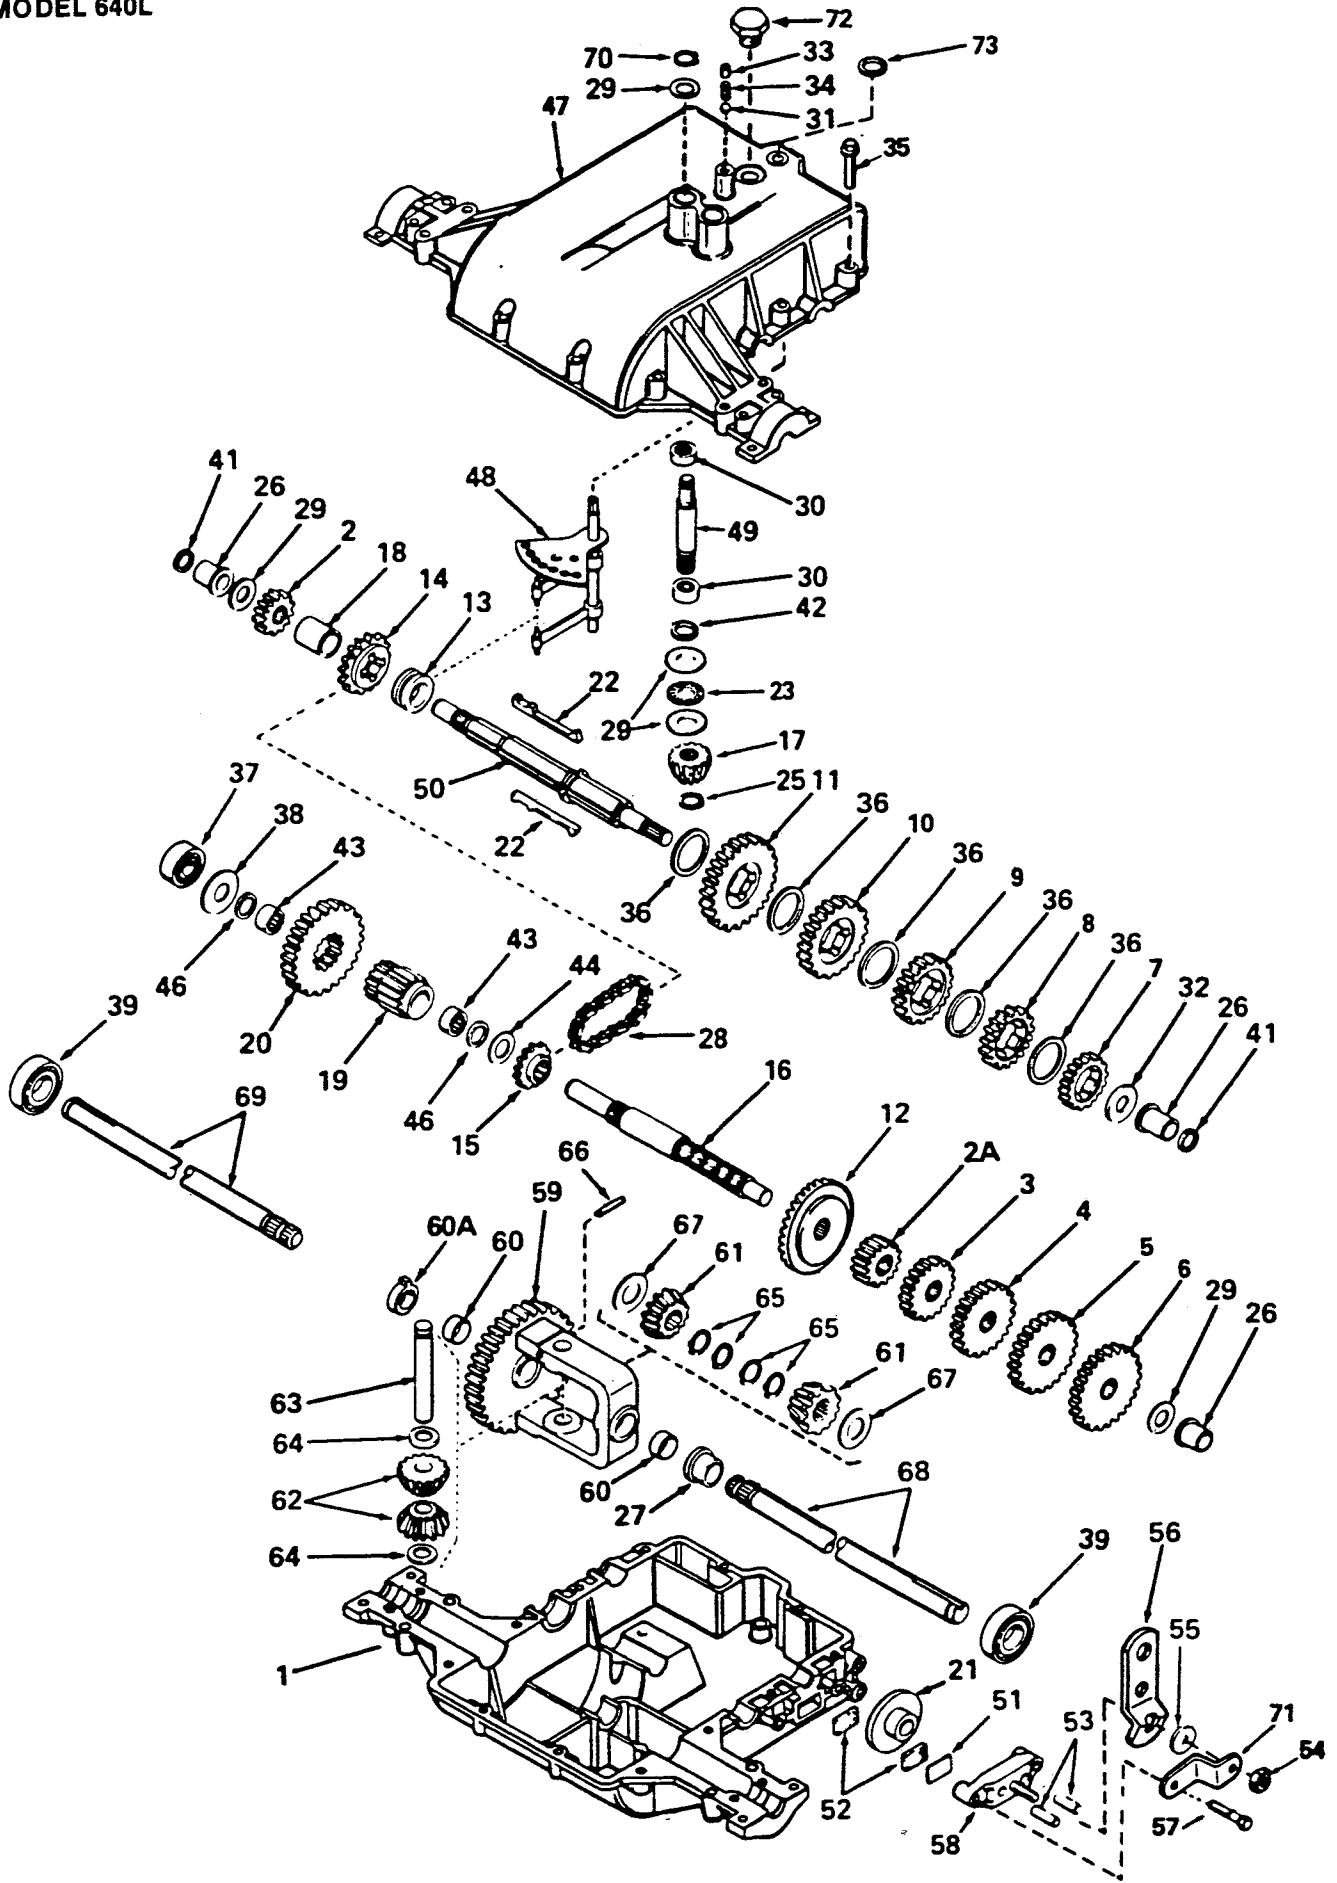

MODEL 640L

TECUMSEH PRODUCTS COMPANY
ENGINE AND TRANSMISSION GROUP
SERVICE OPERATIONS
GRAFTON, WISCONSIN

PEERLESS TRANSAXLE MODEL 801-056

GPE P/N 171314

REF. NO.	PART NUMBER	PART NAME	QTY. REQ.
1	770079	Case, Transaxle	1
2	778136	Gear, Spur (15 teeth)	1
2A	778145	Gear, Spur (12 teeth)	1
3	778126A	Gear, Spur (20 teeth)	1
4	778127A	Gear, Spur (25 teeth)	1
5	778128A	Gear, Spur (28 teeth)	1
6	778163	Gear, Spur (31 teeth)	1
7	778209	Gear, Spur (19 teeth)	1
8	778122A	Gear, Spur (22 teeth)	1
9	778123A	Gear, Spur (25 teeth)	1
10	778124A	Gear, Spur (30 teeth)	1
11	778146A	Gear, Spur (37 teeth)	1
12	778154	Gear, Bevel (42 teeth)	1
13	784266	Collar, Shift	1
14	786060	Sprocket (14 teeth)	1
15	786061	Sprocket (10 teeth)	1
16	776204	Shaft, Counter	1
17	778176	Bevel Pinion, Input	1
18	786074	Spacer	1
19	778138	Pinion, Output	1
20	778139	Gear, Output	1
21	790003	Disk, Brake	1
22	792089A	Key	4
23	780071	Bearing, Thrust	1
25	788040	Ring, Retaining	1
26	780105A	Bushing, Flanged	3
27	780118A	Bushing, Flanged	1
28	786062A	Chain, Roller (No. 41 chain, 22 links)	1
29	780072	Washer, Thrust	5
30	780122	Bearing, Needle	2
31	792077	Ball, Steel	1
32	780109	Washer, Thrust	1
33	792078	Screw, Set, 3/8-16 x 3/8	1
34	792079	Spring	1
35	792073	Screw, Flanged hex hd. threadforming, 1/4-20 x 1-1/4	17
36	780108	Washer, Thrust	5
37	780121	Bearing, Ball	1
38	780113	Washer, Flat	1
39	780119	Bearing, Ball	2
41	788051	Ring, Square cut	2
42	788057	Seal, Square cut	1
43	780112	Bearing, Needle	2
44	780114	Washer, Flat	1
46	788053	Ring, Square cut	2

NOTE: Transaxles & transaxle parts are to be ordered from Tecumseh Peerless Central Parts/Service Distributors. See p. 4.