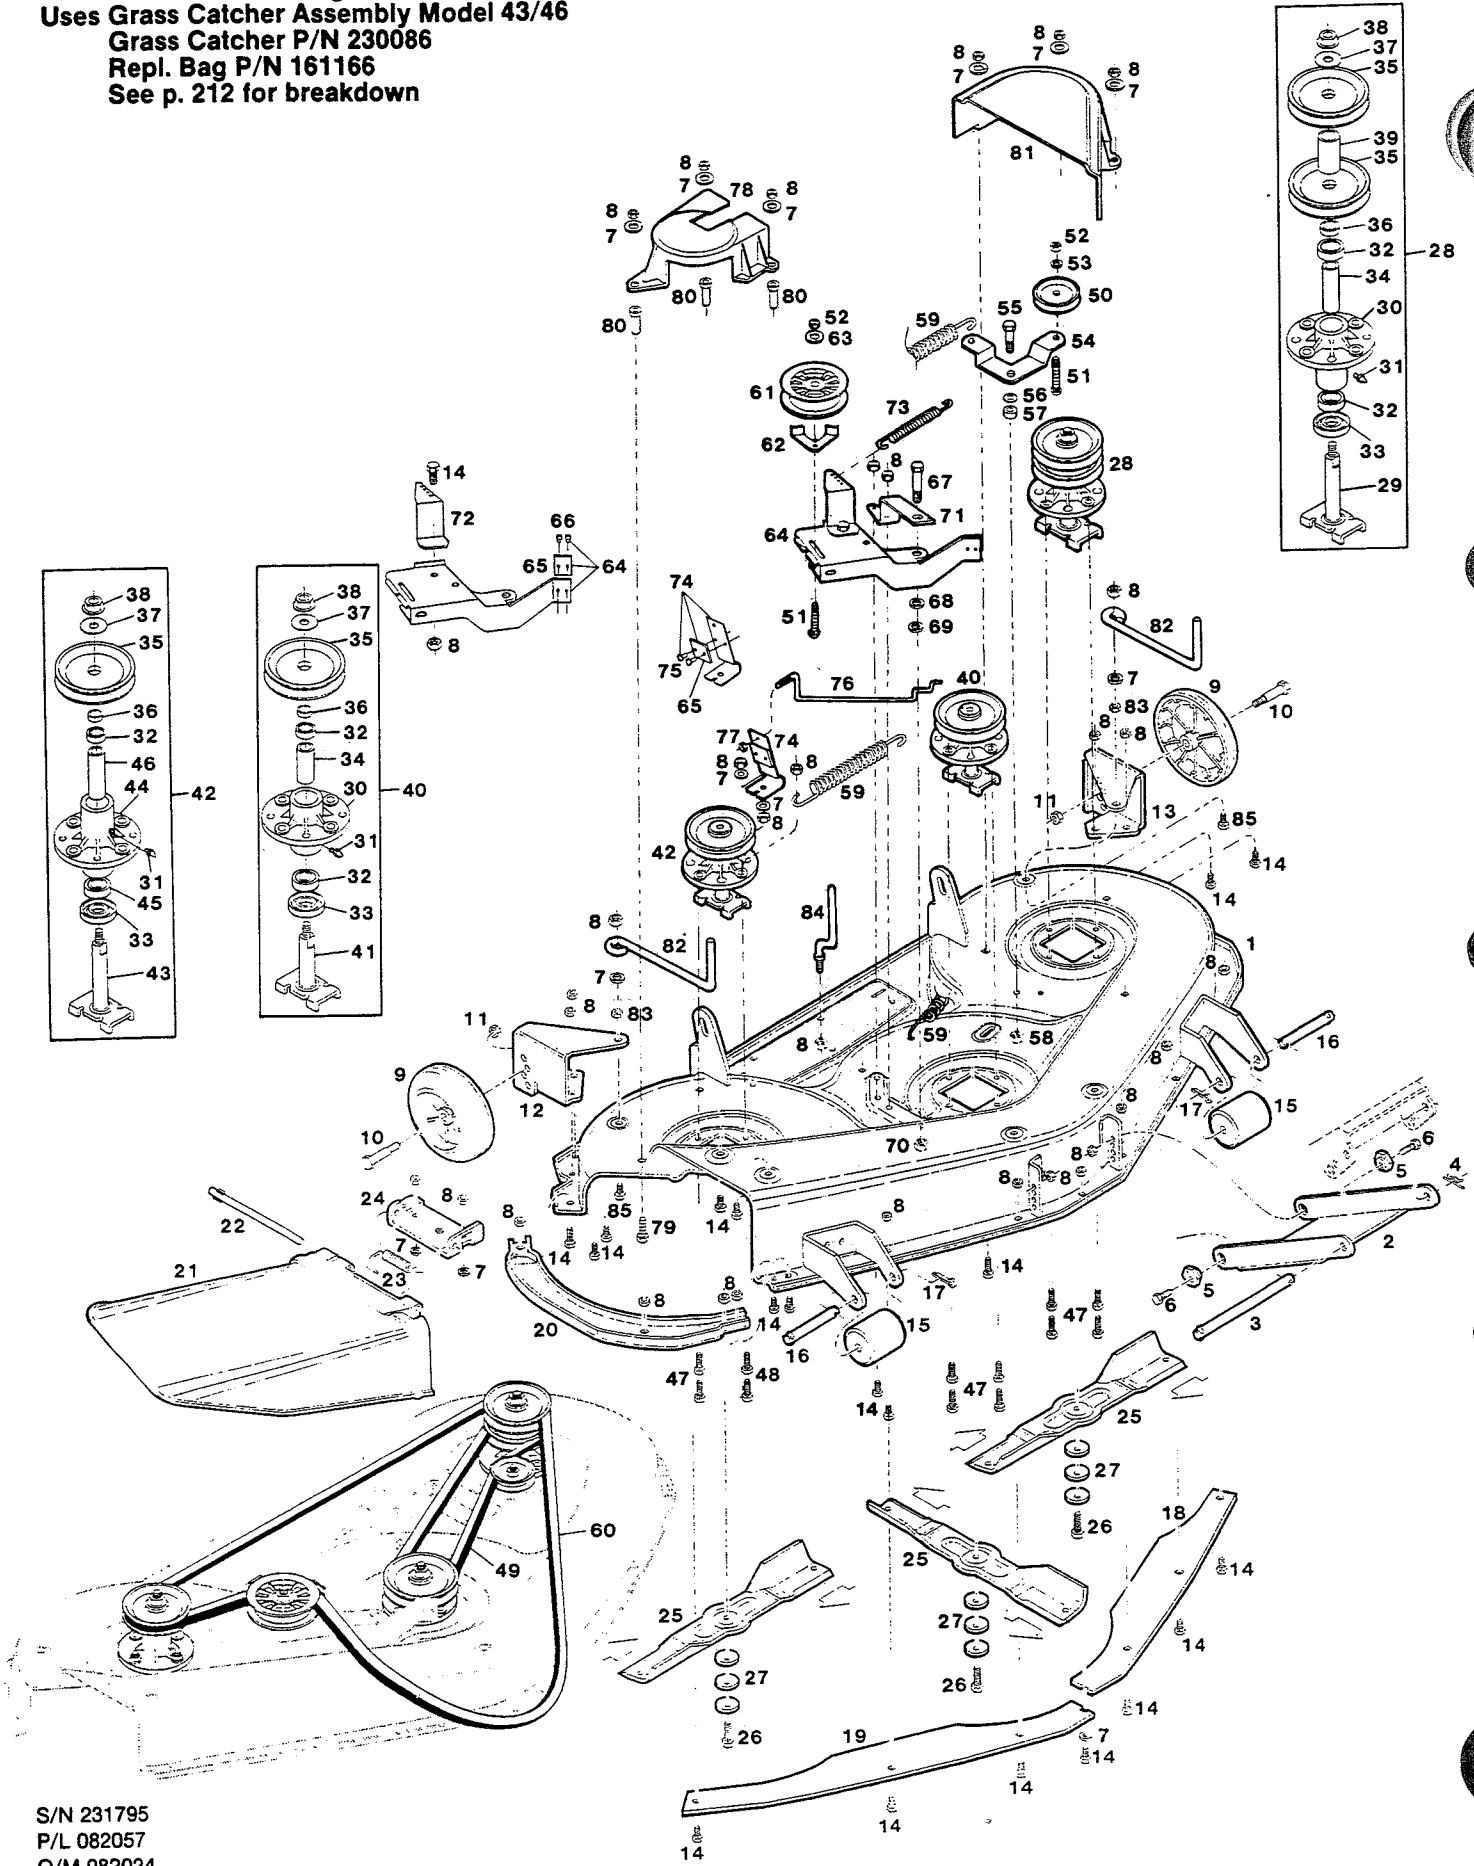

MODEL 640L
16 HP 46" Cut Front-Engine Lawn Tractor
Uses Grass Catcher Assembly Model 43/46
Grass Catcher P/N 230086
Repl. Bag P/N 161166
See p. 212 for breakdown

S/N 231795
P/L 082057
O/M 082024
E/M 185439
P/B 136119

MODEL 640L
16 HP 46" Cut Front-Engine Lawn Tractor
Uses Grass Catcher Assembly Model 43/46
Grass Catcher P/N 230086
Repl. Bag P/N 161166
See p. 212 for breakdown

46" MOWER DECK AND DRIVE

Index No.	Part No.	Description	Index No.	Part No.	Description
1	020149	Deck - mower 46"	43	093880	Shaft - blade w/saddle
2	022426	Drawbar - deck	44	093872	Housing - spindle w/o brgs
3	097469	Pin - drawbar	45	137760	Bearing - shaft, lower
4	715011	Hairpin cotter	46	093864	Spacer - bearings
5	158691	Nut - eccentric deck leveling	47	159830	Bolt - hex tap 5/16-18 x 7/8
6	156968	Bolt - hex 5/16-18 x 1-1/4	48	159202	Bolt - hex tap 5/16-18 x 1-3/8
7	715185	Washer - flat 5/16	49	138891	Belt - drive, center blade
8	310151	Nut - hex 5/16-18 nylok	50	098079	Pulley - idler
9	042226	Wheel - gauge 6"	51	158444	Bolt - carriage 3/8-16 x 2
10	157495	Bolt - shoulder 3/8-16 x 2-3/8	52	715391	Nut - hex 3/8-16
11	451195	Nut - hex 3/8 - 16 nylok	53	150185	Washer - split lock 3/8
12	019406	Bracket - gauge wheel RH	54	097626	Arm - idler pulley
13	019398	Bracket - gauge wheel LH	55	157479	Bolt - shoulder 5/16-18 x 7/8
14	450346	Bolt - hex 5/16-18 x 5/8	56	158048	Washer - flat 5/8
15	042838	Roller - deck front	57	158337	Washer - flat 3/8
16	086470	Pin - roller axle	58	157610	Nut - hex 5/16-18 whiz lock
17	715029	Pin - cotter 1/8 x 1-1/4	59	109637	Spring - idler tension
18	019380	Baffle - deck LH	60	138909	Belt - drive, from engine
19	019372	Baffle - deck RH	61	098004	Pulley - idler
20	019364	Bar - skid	62	093211	Retainer - belt, double
21	114033	Deflector - discharge opening	63	715417	Washer - flat 3/8
22	086330	Pin - deflector pivot	64	093427	Arm - idler w/brake pad Includes next 2 parts
23	086322	Spring - deflector	65	135046	Pad - brake
24	093732	Bracket - deflector	66	159152	Rivet - 3/16 x 1/2
25	138446	Blade - 16" Hilift	67	381616	Bolt - shoulder 3/8-16 x 2-3/4
26	158543	Bolt - hex nylok 3/8-24 x 1	68	158469	Washer - flat 3/8
27	158055	Washer - conical lock	69	337584	Washer - flat 3/8
28	094921	Spindle assembly - blade LH Includes items 29, 30, 31, 32, 33, 34, 35, 36, 37, 38 & 39	70	156406	Nut - hex 3/8-16 whiz lock
29	094910	Shaft - blade w/saddle	71	023242	Brace - idler arm
30	094482	Housing - spindle w/o brgs	72	023283	Extension - idler arm
31	164673	Fitting - grease	73	086710	Spring - clutch engaging
32	~~095406~~	Bearing - shaft 137760	74	093435	Arm - brake w/brake pad Includes #65 and 75
33	134981	Shield - dust	75	159186	Rivet - 3/16 x 7/16
34	098194	Spacer - bearings	76	093245	Rod - brake
35	093849	Pulley - drive	77	452615	Nut - hex 1/4-20 nylok
36	093856	Spacer - drive pulley, top	78	114702	Guard - belt RH
37	164905	Washer - drive pulley, special	79	158493	Bolt - hex 5/16-18 x 2-1/4
38	159301	Nut - hex 7/16-20 flange lock	80	093260	Spacer - RH guard
39	094909	Spacer - between pulleys, LH spindle	81	115188	Guard - belt LH
40	094923	Spindle asser ,bly - blade, center Includes items 30, 31, 32, 33, 34, 35, 36, 37, 38 & 41	82	094916	Guide - belt, RH & LH pulleys
41	138511	Shaft - blade w/saddle	83	159145	Nut - hex 5/16-18 jam
42	094922	Spindle assembly - blade RH Includes items 31, 32, 33, 35, 36, 37, 38, 43, 44, 45 & 46	84	097808	Guide - belt, rear
			85	156950	Bolt - hex 5/16-18 x 1-1/4
			--	143115	Decal - DANGER
			--	396739	Deck assembly - complete

S/N 231795
P/L 082057
O/M 082024
E/M 185439
P/B 136119